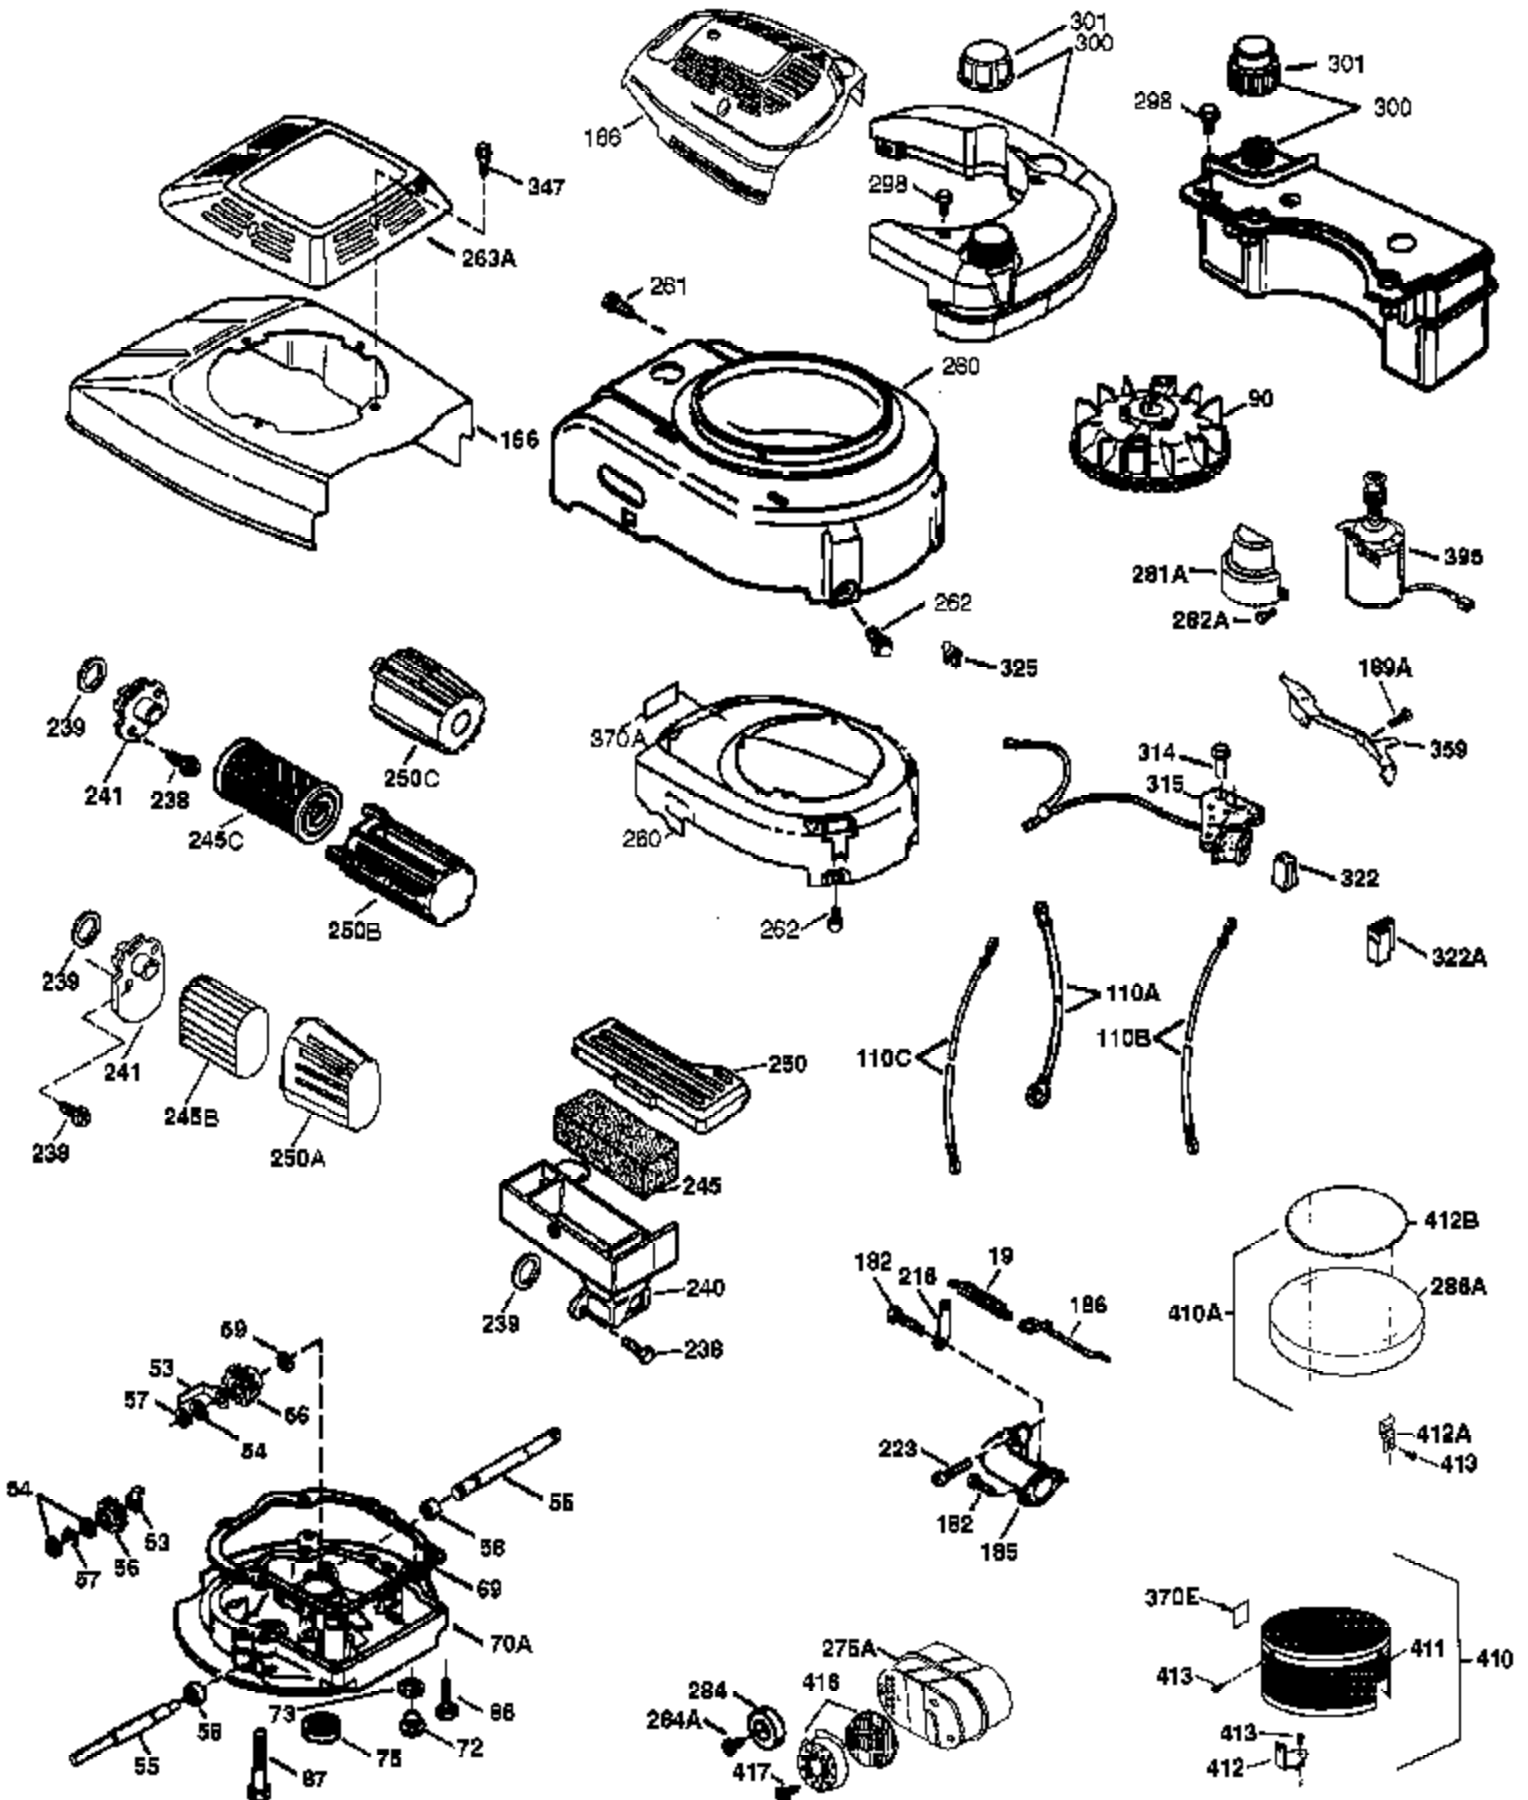

Engine Parts List #2

Ref #	Part Number	Qty	Description
19	37453	1	Extension Spring
41	36070	1	Piston & Pin Ass'y. (Std.) (Incl. 43)
41	36071	1	Piston & Pin Ass'y. (.010" OS) (Incl. 43)
69	35261	1	* Mounting Flange Gasket
72	36083	1	Oil Drain Plug
75	27897	1	Oil Seal
86	650488	6	Screw, 1/4-20 x 1-1/4"
90	611112	1	Flywheel
182	6201	2	Screw, 1/4-28 x 7/8"
185	36785	1	Intake Pipe
186	36255	1	Governor Link
223	650451	2	Screw, 1/4-20 x 1"
238	650806	2	Screw, 10-32 x 5/8"
239	34338	1	* Air Cleaner Gasket
240	36743	1	Air Cleaner Body
245	36745	1	Air Cleaner Filter
250	36744	1	Air Cleaner Cover
260	36800	1	Blower Housing
261	30200	2	Screw, 10-24 x 9/16"
262	650831	2	Screw, 1/4-20 x 1/2"
263A	36758	1	Starter Grill
298	28763	3	Screw, 10-32 x 35/64"
300	36757	1	Fuel Tank (Incl. 292 & 301)
301	36246	1	Fuel Cap
370A	36261	2	Lubrication Decal
416	36085	1	Spark Arrestor Kit (Incl. 417)(Optional)
417	650821	1	Screw, 10-32 x 1/2" (Optional)