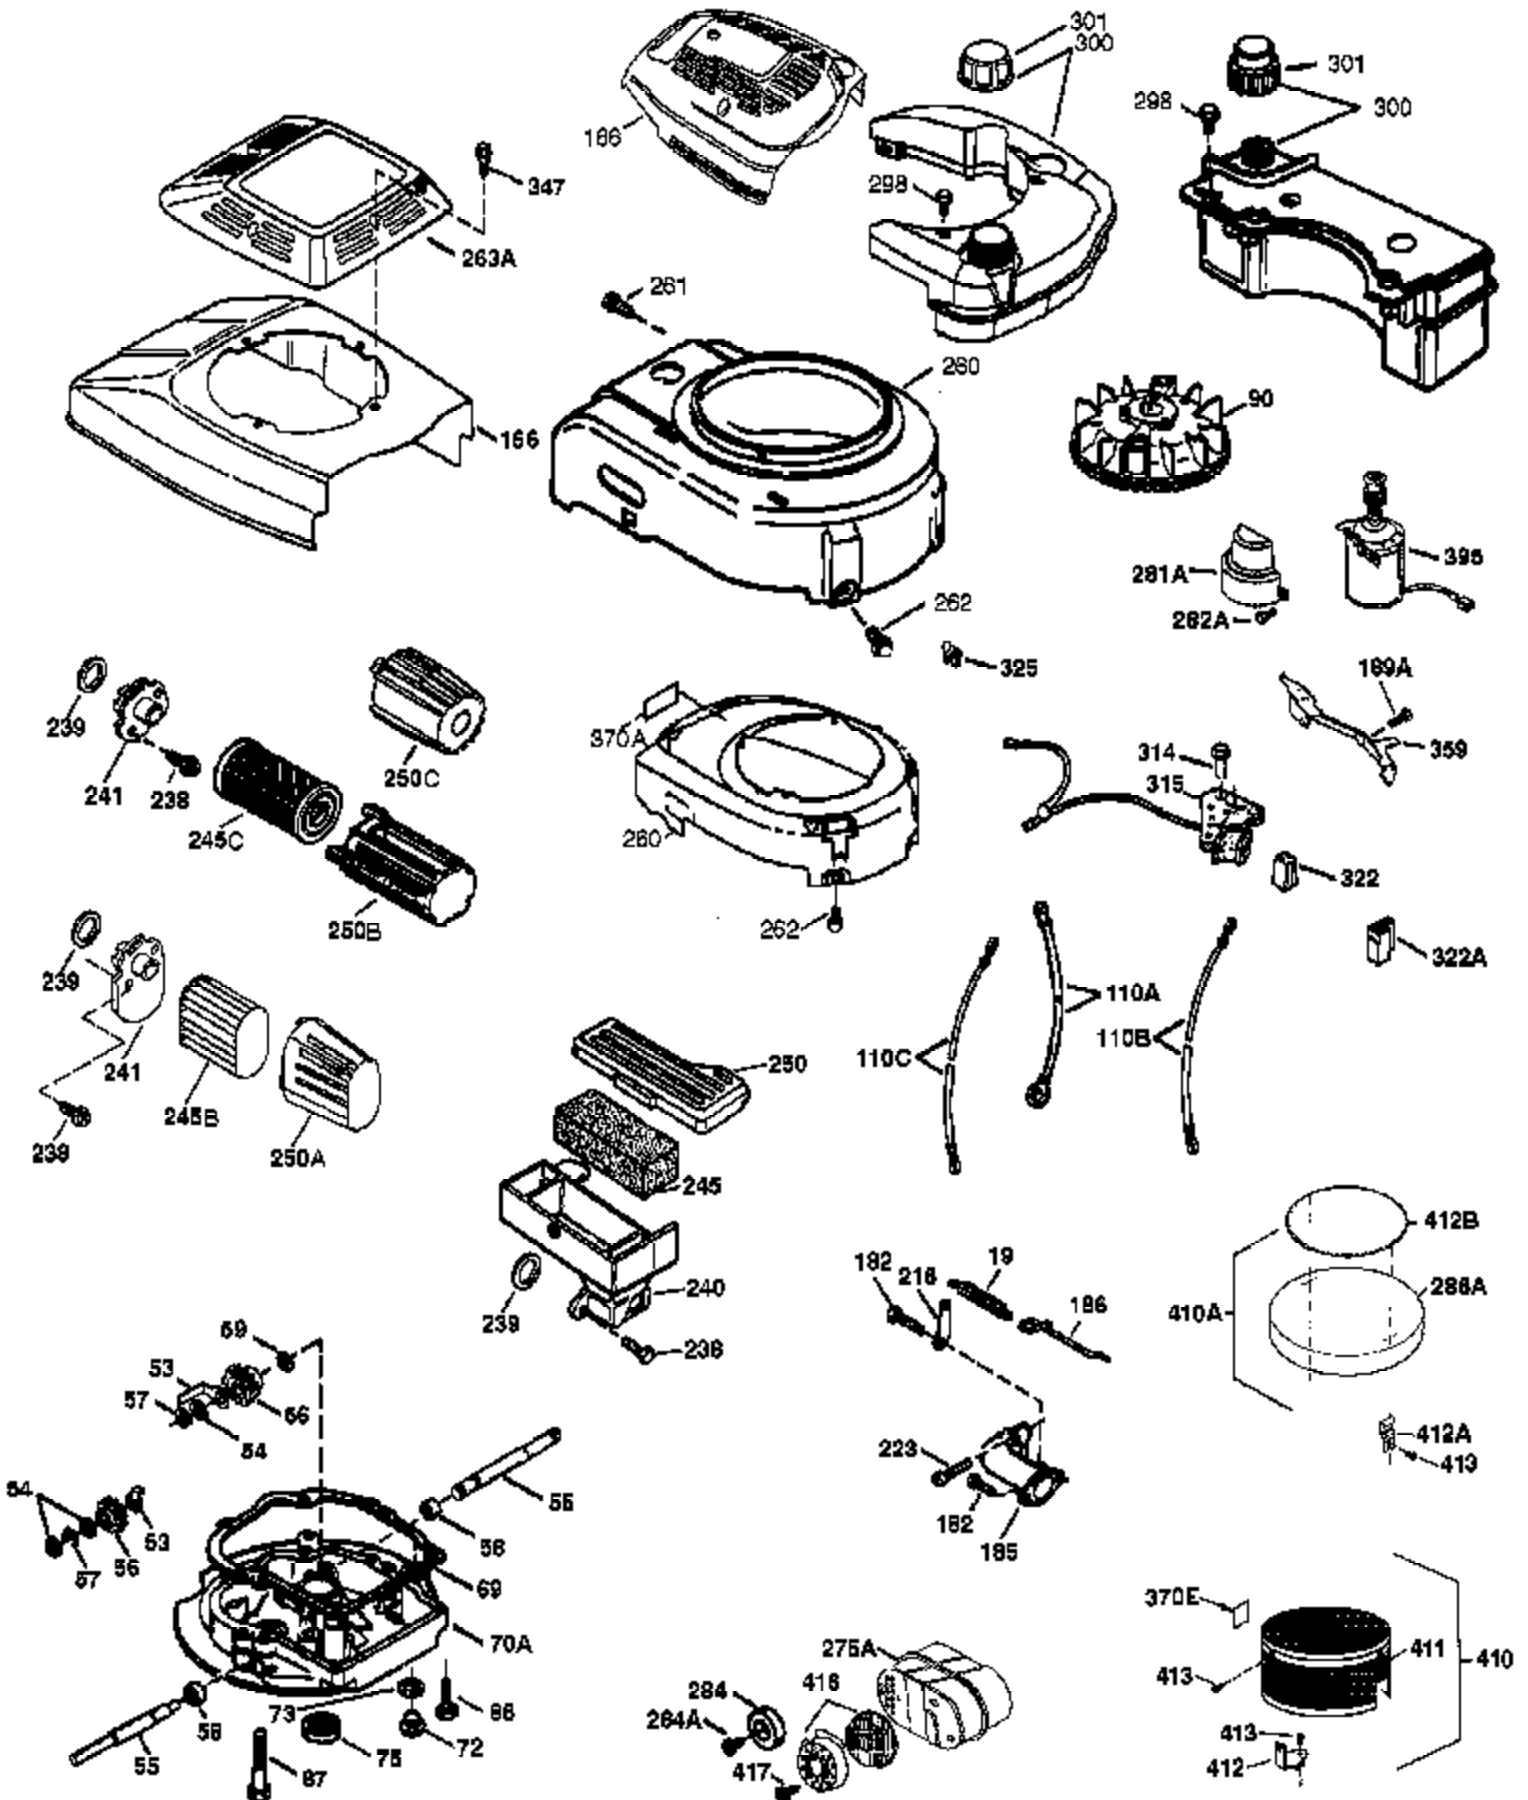

Ref #	Part Number	Qty	Description
19	37453	1	Extension Spring
41	36070	1	Piston & Pin Ass'y. (Std.) (Incl. 43)
41	36071	1	Piston & Pin Ass'y. (.010" OS) (Incl. 43)
69	35261	1	* Mounting Flange Gasket
72	36083	1	Oil Drain Plug
75	27897	1	Oil Seal
86	650488	6	Screw, 1/4-20 x 1-1/4"
90	611112	1	Flywheel
182	6201	2	Screw, 1/4-28 x 7/8"
185	36785	1	Intake Pipe
186	36255	1	Governor Link
223	650451	2	Screw, 1/4-20 x 1"
238	650806	2	Screw, 10-32 x 5/8"
239	34338	1	* Air Cleaner Gasket
240	36743	1	Air Cleaner Body
245	36745	1	Air Cleaner Filter
250	36744	1	Air Cleaner Cover
260	36800	1	Blower Housing
261	30200	2	Screw, 10-24 x 9/16"
262	650831	2	Screw, 1/4-20 x 1/2"
263A	36758	1	Starter Grill
298	28763	3	Screw, 10-32 x 35/64"
300	36757	1	Fuel Tank (Incl. 292 & 301)
301	36246	1	Fuel Cap
370A	36261	2	Lubrication Decal
416	36085	1	Spark Arrestor Kit (Incl. 417)(Optional)
417	650821	1	Screw, 10-32 x 1/2" (Optional)