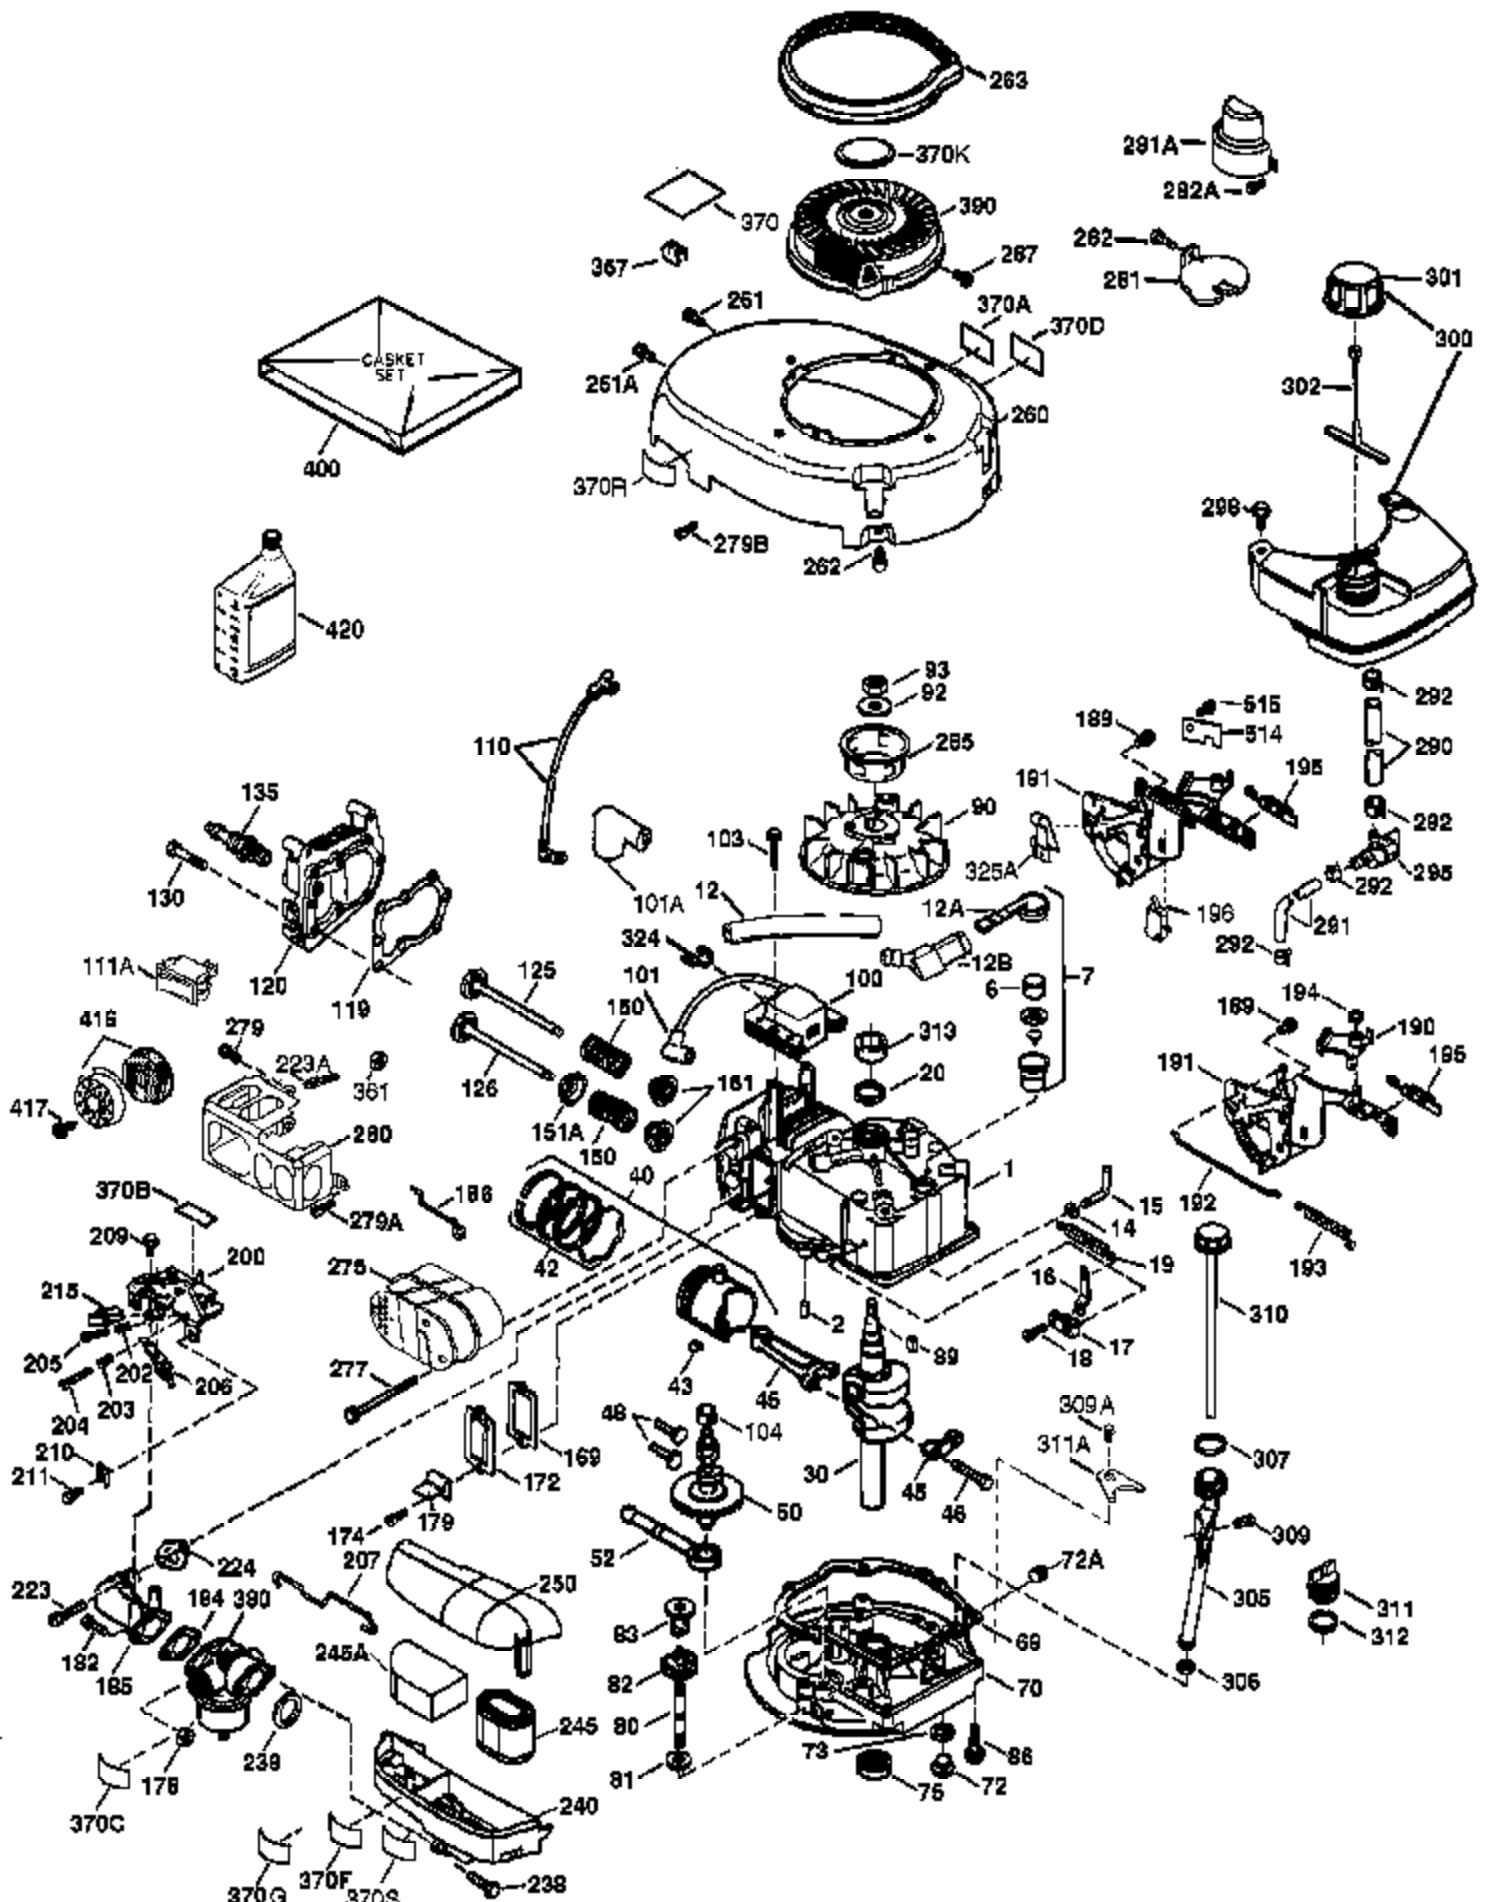

## Engine Parts List #1

Ref #	Part Number	Qty	Description
	1 37266	1	Cylinder (Incl. 2,20 & 150)
	2 26727	2	Dowel Pin
	6 33734	1	Breather Element
	7 36557	1	Breather Ass'y. (Incl. 6 & 12A)
12A	36558	1	Breather Cover & Tube
	14 28277	1	Washer
	15 30589	1	Governor Rod (Incl. 14)
	16 34839A	1	Governor Lever
	17 31335	1	Governor Lever Clamp
	18 651018	1	Screw, Torx T-15, 8-32 x 19/64"
	19 36281	1	Extension Spring
	20 32600	1	Oil Seal
	30 36836	1	Crankshaft
	40 40004	1	Piston, Pin & Ring Set (Std.)
	40 40005	1	Piston, Pin & Ring Set (.010" OS)
	41 36070	1	Piston & Pin Ass'y. (Std.) (Incl. 43)
	41 36071	1	Piston & Pin Ass'y. (.010" OS) (Incl. 43)
	42 40006	1	Ring Set (Std.)
	42 40007	1	Ring Set (.010" OS)
	43 20381	2	Piston Pin Retaining Ring
	45 36777	1	Connecting Rod Ass'y. (Incl. 46)
	46 32610A	2	Connecting Rod Bolt
	48 27241	2	Valve Lifter
	50 36778	1	Camshaft (MCR)
	52 29914	1	Oil Pump Ass'y.
	69 35261	1	* Mounting Flange Gasket
	70 34311E	1	Mounting Flange (Incl. 72 thru 83,306 )
	72 36083	1	Oil Drain Plug
	75 27897	1	Oil Seal
	80 30574A	1	Governor Shaft
	81 30590A	1	Washer
	82 30591	1	Governor Gear Ass'y. (Incl. 81)
	83 30588A	1	Governor Spool
	86 650488	6	Screw, 1/4-20 x 1-1/4"
	89 611004	1	Flywheel Key
	90 611112	1	Flywheel
	92 650815	1	Belleville Washer
	93 650816	1	Flywheel Nut
	100 34443B	1	Solid State Ignition
	101 610118	1	Spark Plug Cover
	103 651007	2	Screw, Torx T-15, 10-24 x 15/16"
	110 37047	1	Ground Wire
	119 36787	1	* Cylinder Head Gasket
	120 36825	1	Cylinder Head
	125 37288	1	Exhaust Valve (Std.) (Incl. 151)
	126 37289	1	Intake Valve (Std.) (Incl. 151)
	130 6021A	8	Screw, 5/16-18 x 1-1/2"
	135 35395	1	Resistor Spark Plug (RJ19LM)
	150 31672	2	Valve Spring
151A	40017	1	Intake Valve Seal
	151 31673	2	Valve Spring Cap
	169 36783	1	* Valve Cover Gasket
	172 36784	1	Valve Cover
	174 30200	2	Screw, 10-24 x 9/16"
	178 29752	2	Nut & Lock Washer, 1/4-28
	182 6201	2	Nut & Lock Washer, 1/4-28
	184 26756	1	* Carburetor To Intake Pipe Gasket
	185 36785	1	Intake Pipe