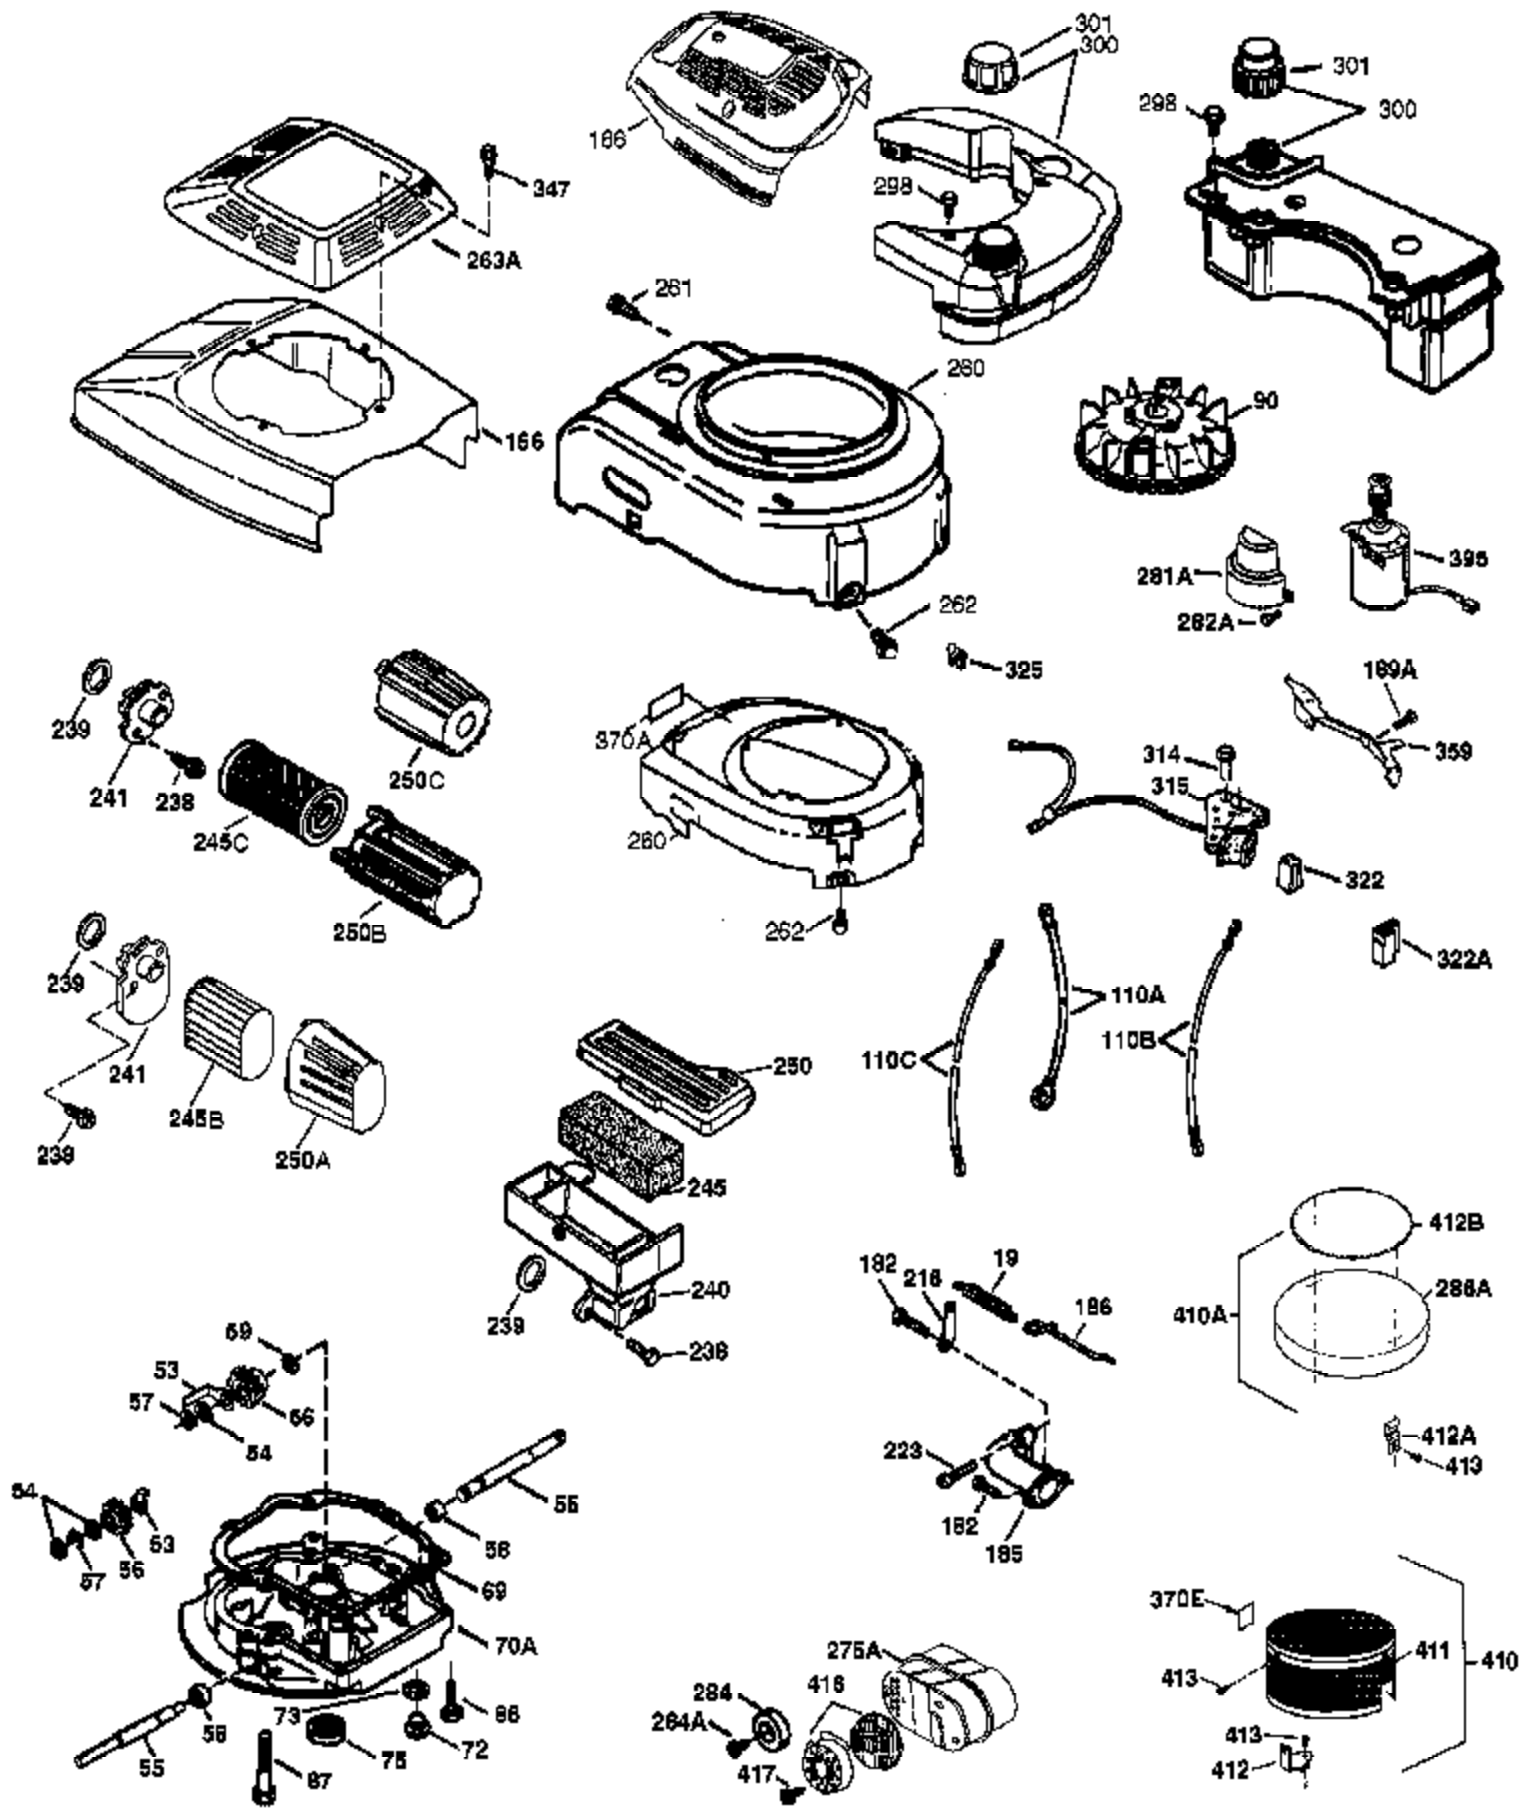

Ref #	Part Number	Qty	Description
19	36281	1	Extension Spring
41	36070	1	Piston & Pin Ass'y. (Std.) (Incl. 43)
41	36071	1	Piston & Pin Ass'y. (.010" OS) (Incl. 43)
69	35261	1	* Mounting Flange Gasket
72	36083	1	Oil Drain Plug
75	27897	1	Oil Seal
86	650488	6	Screw, 1/4-20 x 1-1/4"
90	611112	1	Flywheel
182	6201	2	Nut & Lock Washer, 1/4-28
185	36785	1	Intake Pipe
186	32653	1	Governor Link
216	33086	1	R.P.M. Adjusting Lever
223	650451	2	Screw, 1/4-20 x 1"
238	650806	2	Screw, 10-32 x 5/8"
239	34338	1	* Air Cleaner Gasket
240	36743	1	Air Cleaner Body
245	36745	1	Air Cleaner Filter
250	36744	1	Air Cleaner Cover
260	36800	1	Blower Housing
261	30200	2	Screw, 10-24 x 9/16"
262	650831	2	Screw, 1/4-20 x 1/2"
263A	36758	1	Starter Grill
298	28763	3	Screw, 10-32 x 35/64"
300	36757	1	Fuel Tank (Incl. 292 & 301)
301	36246	1	Fuel Cap
370A	36261	1	Lubrication Decal
416	36085	1	Spark Arrestor Kit (Incl. 417)(Optional)
417	650821		Screw, 10-32 x 1/2" (Optional)