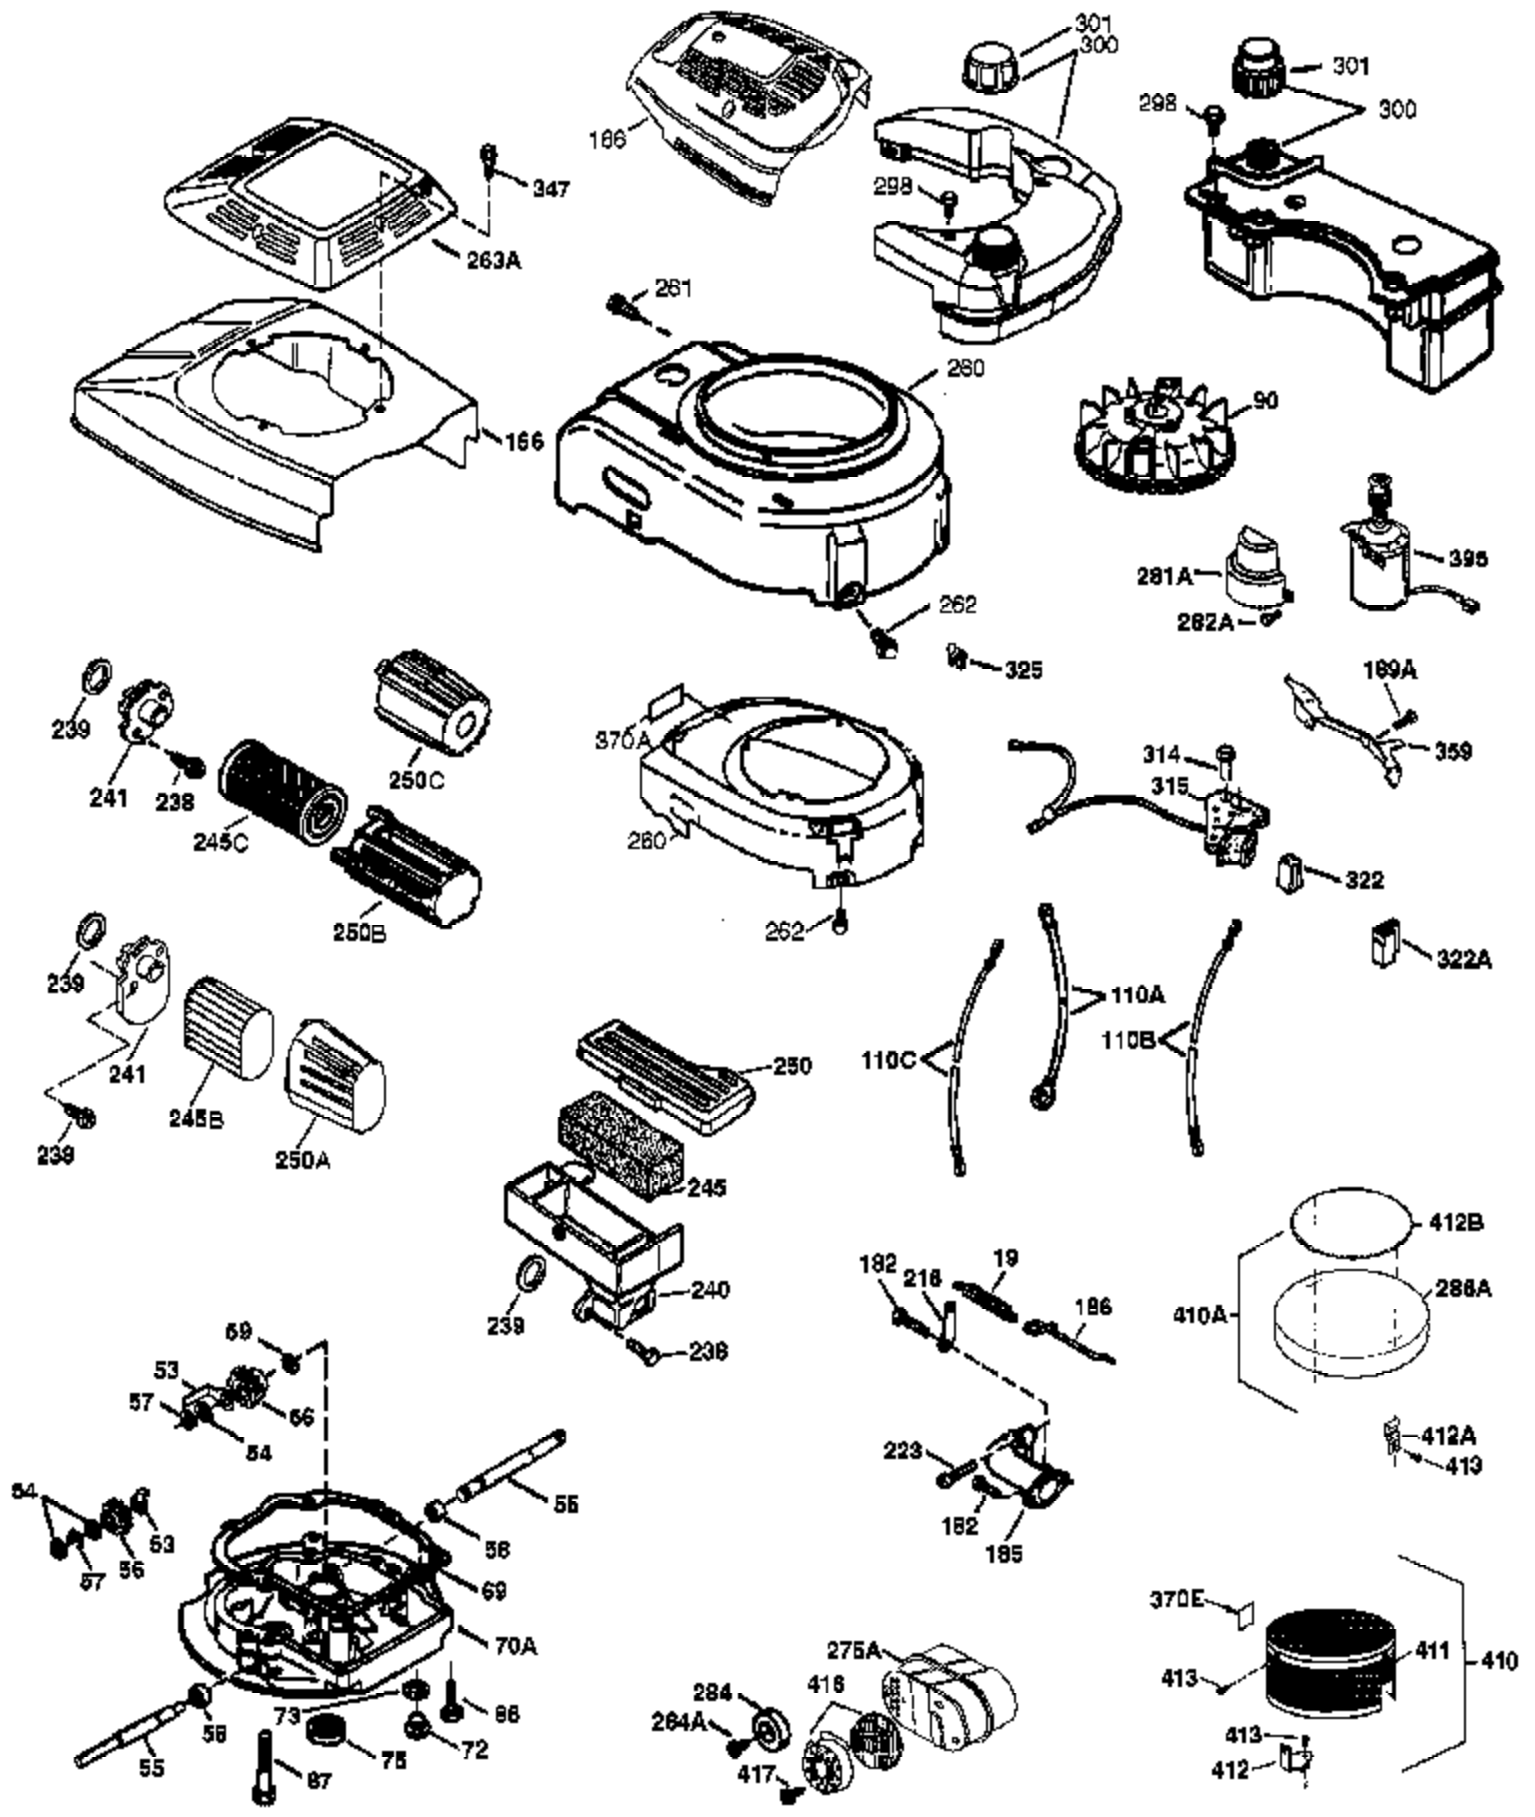

Ref #	Part Number	Qty	Description
19	36281	1	Extension Spring
41	36070	1	Piston & Pin Ass'y. (Std.) (Incl. 43)
41	36071	1	Piston & Pin Ass'y. (.010" OS) (Incl. 43)
53	31745	1	Tang Washer
54	31747	1	Washer
55	35667	1	P.T.O. Shaft
56	31746	1	L.H. Worm Gear
57	31749	1	Retainer Ring
58	31744	1	Oil Seal
59	31787	1	Washer
69	35261	1	* Mounting Flange Gasket
72	36083	1	Oil Drain Plug
75	26208	1	Oil Seal
86	650488	5	Screw, 1/4-20 x 1-1/4"
87	650492	1	Screw, 1/4-20 x 2-1/4"
90	611112	1	Flywheel
182	6201	2	Screw, 1/4-28 x 7/8"
185	36785	1	Intake Pipe
186	34337	1	Governor Link
223	650451	2	Screw, 1/4-20 x 1"
238	650932	2	Screw, 10-32 x 49/64"
239	34338	1	* Air Cleaner Gasket
241	35797	1	Air Cleaner Collar
245	35066	1	Air Cleaner Filter
250	35065	1	Air Cleaner Cover
260	36980	1	Blower Housing
261	30200	2	Screw, 10-24 x 9/16"
262	650831	2	Screw, 1/4-20 x 1/2"
275A	36838A	1	Spark Arrestor Muffler (Optional) (Incl. 284,284A,416,417)
284A	650821	1	Screw, 10-32 x 1/2" (Optional)
284	36663	1	Muffler Deflector (Incl. 284A)(Optional)
298	28763	3	Screw, 10-32 x 35/64"
300	36916	1	Fuel Tank (Incl. 292 & 301)
301	36246	1	Fuel Cap
416	36085	1	Spark Arrestor Kit (Incl. 417)(Optional)
417	650821	1	Screw, 10-32 x 1/2" (Optional)
900	750852A		Engine Replacement (Not Available in California) order from 71-999
900	750799A	1	Replacement Short Block 750799A order from 71-999