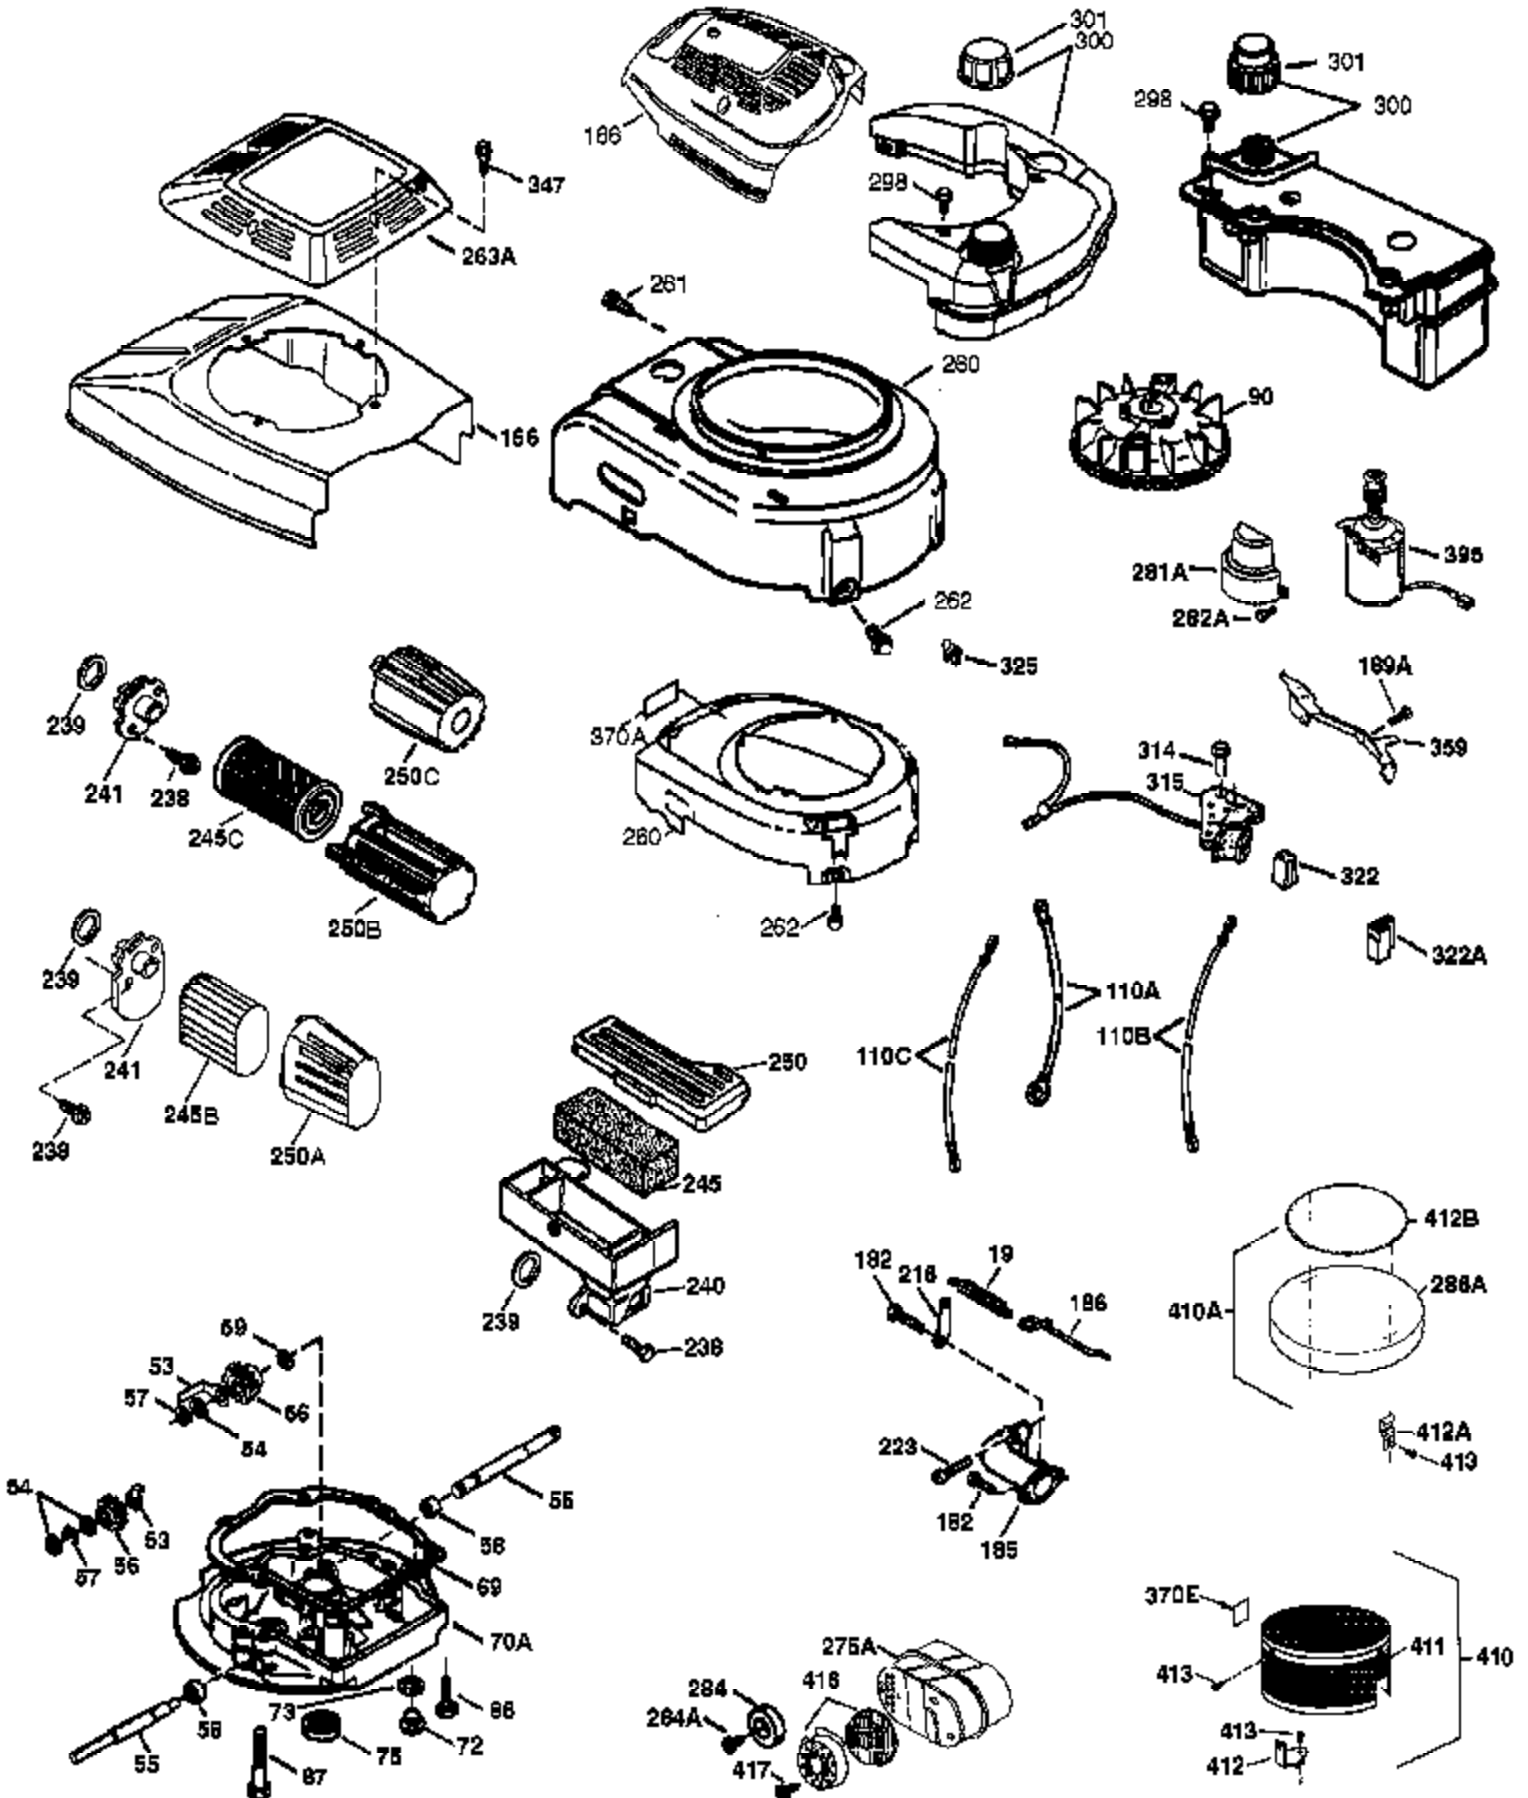

Ref #	Part Number	Qty	Description
19	36281	1	Extension Spring
41	36070	1	Piston & Pin Ass'y. (Std.) (Incl. 43)
41	36071	1	Piston & Pin Ass'y. (.010" OS) (Incl. 43)
53	31745	1	Tang Washer
54	31747	1	Washer
55	35667	1	P.T.O. Shaft
56	31746	1	L.H. Worm Gear
57	31749	1	Retainer Ring
58	31744	1	Oil Seal
59	31787	1	Washer
69	35261	1	* Mounting Flange Gasket
72	36083	1	Oil Drain Plug
75	26208	1	Oil Seal
86	650488	5	Screw, 1/4-20 x 1-1/4"
87	650492	1	Screw, 1/4-20 x 2-1/4"
90	611112	1	Flywheel
182	6201	2	Screw, 1/4-28 x 7/8"
185	36785	1	Intake Pipe
186	34337	1	Governor Link
223	650451	2	Screw, 1/4-20 x 1"
238	650932	2	Screw, 10-32 x 49/64"
239	34338	1	* Air Cleaner Gasket
241	35797	1	Air Cleaner Collar
245	35066	1	Air Cleaner Filter
250	35065	1	Air Cleaner Cover
260	36980	1	Blower Housing
261	30200	2	Screw, 10-24 x 9/16"
262	650831	2	Screw, 1/4-20 x 1/2"
275A	36838A	1	Spark Arrestor Muffler (Optional) (Incl. 284,284A,416,417)
284	36663	1	Muffler Deflector (Incl. 284A)(Optional)
284A	650821	1	Screw, 10-32 x 1/2" (Optional)
298	28763	3	Screw, 10-32 x 35/64"
300	36916	1	Fuel Tank (Incl. 292 & 301)
301	36246	1	Fuel Cap
325	37152	1	Spring Clip
370A	36261	1	Lubrication Decal
416	36085	1	Spark Arrestor Kit (Incl. 417)(Optional)
417	650821	1	Screw, 10-32 x 1/2" (Optional)
900	0	1	Replacement Engine 750852, order from 71-999
900	0		Replacement Short Block NONE