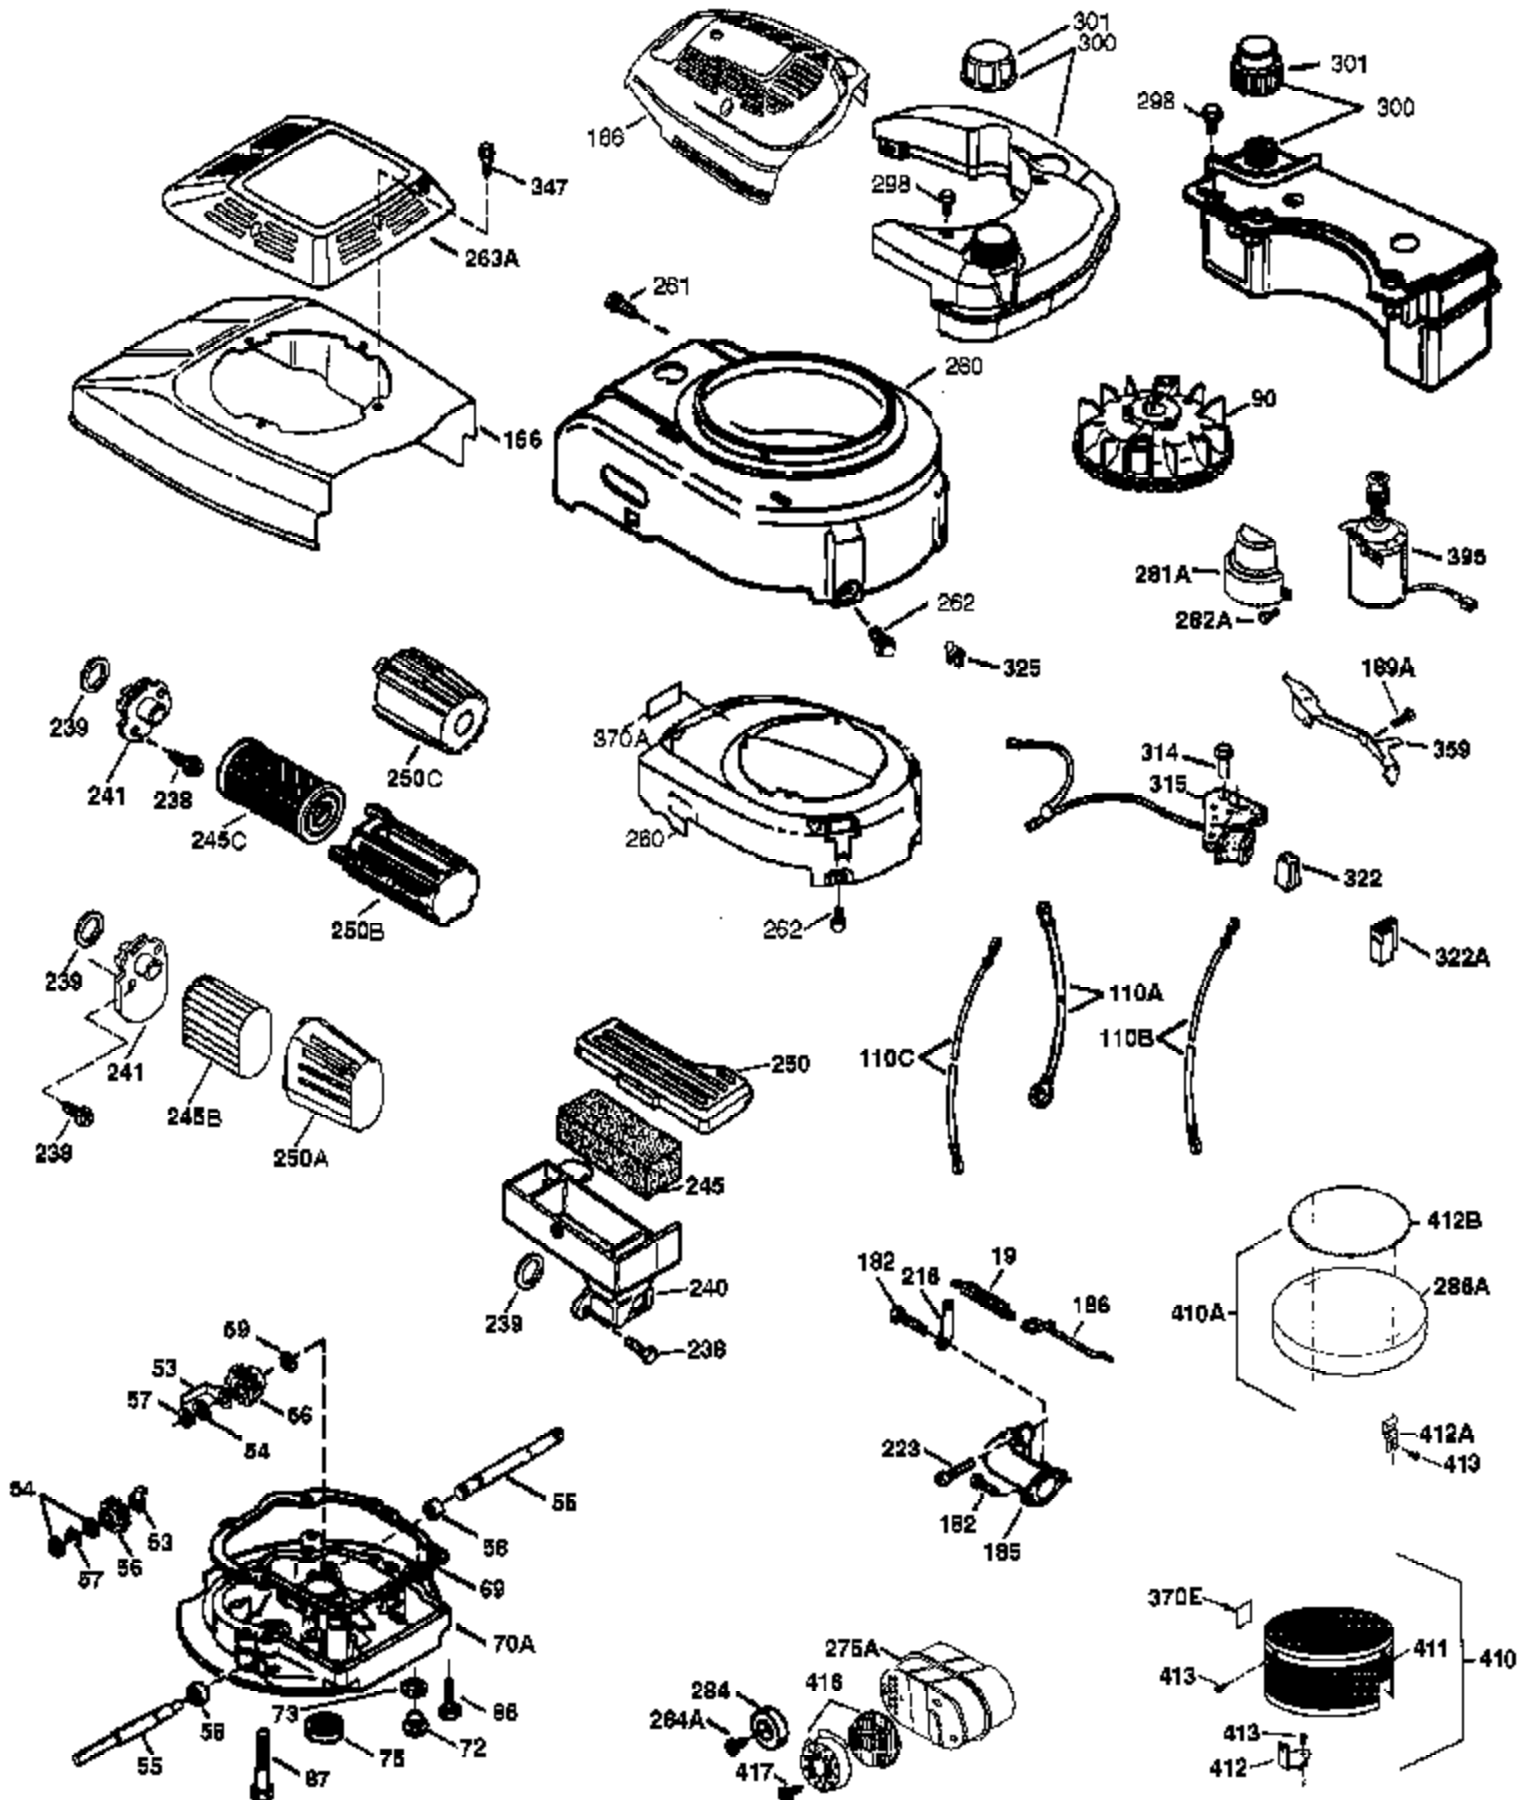

Ref #	Part Number	Qty	Description
19	37329	1	Extension Spring
41	36070	1	Piston & Pin Ass'y. (Std.) (Incl. 43)
41	36071	1	Piston & Pin Ass'y. (.010" OS) (Incl. 43)
69	35261	1	* Mounting Flange Gasket
72	36083	1	Oil Drain Plug
75	27897	1	Oil Seal
86	650488	6	Screw, 1/4-20 x 1-1/4"
90	611213	1	Flywheel
182	6201	2	Screw, 1/4-28 x 7/8"
185	36785	1	Intake Pipe
186	36255	1	Governor Link
223	650451	2	Screw, 1/4-20 x 1"
238	650932	2	Screw, 10-32 x 49/64"
239	34338	1	* Air Cleaner Gasket
241	36919	1	Air Cleaner Collar
245	36905	1	Air Cleaner Filter
250	37122	1	Air Cleaner Cover
260	36980	1	Blower Housing
261	30200	2	Screw, 10-24 x 9/16"
262	650831	2	Screw, 1/4-20 x 1/2"
263A	37345	1	Starter Grill
298	28763	2	Screw, 10-32 x 35/64"
300	36916	1	Fuel Tank (Incl. 292 & 301)
301	36246	1	Fuel Cap
347	651038	1	Screw, 10-32 x 27/32"
359	37346	1	Starter Guard
370E	37501	1	Air Cleaner Decal
370A	36261	2	Lubrication Decal
416	36085	1	Spark Arrestor Kit (Incl. 417)(Optional)
417	650821	1	Screw, 10-32 x 1/2" (Optional)