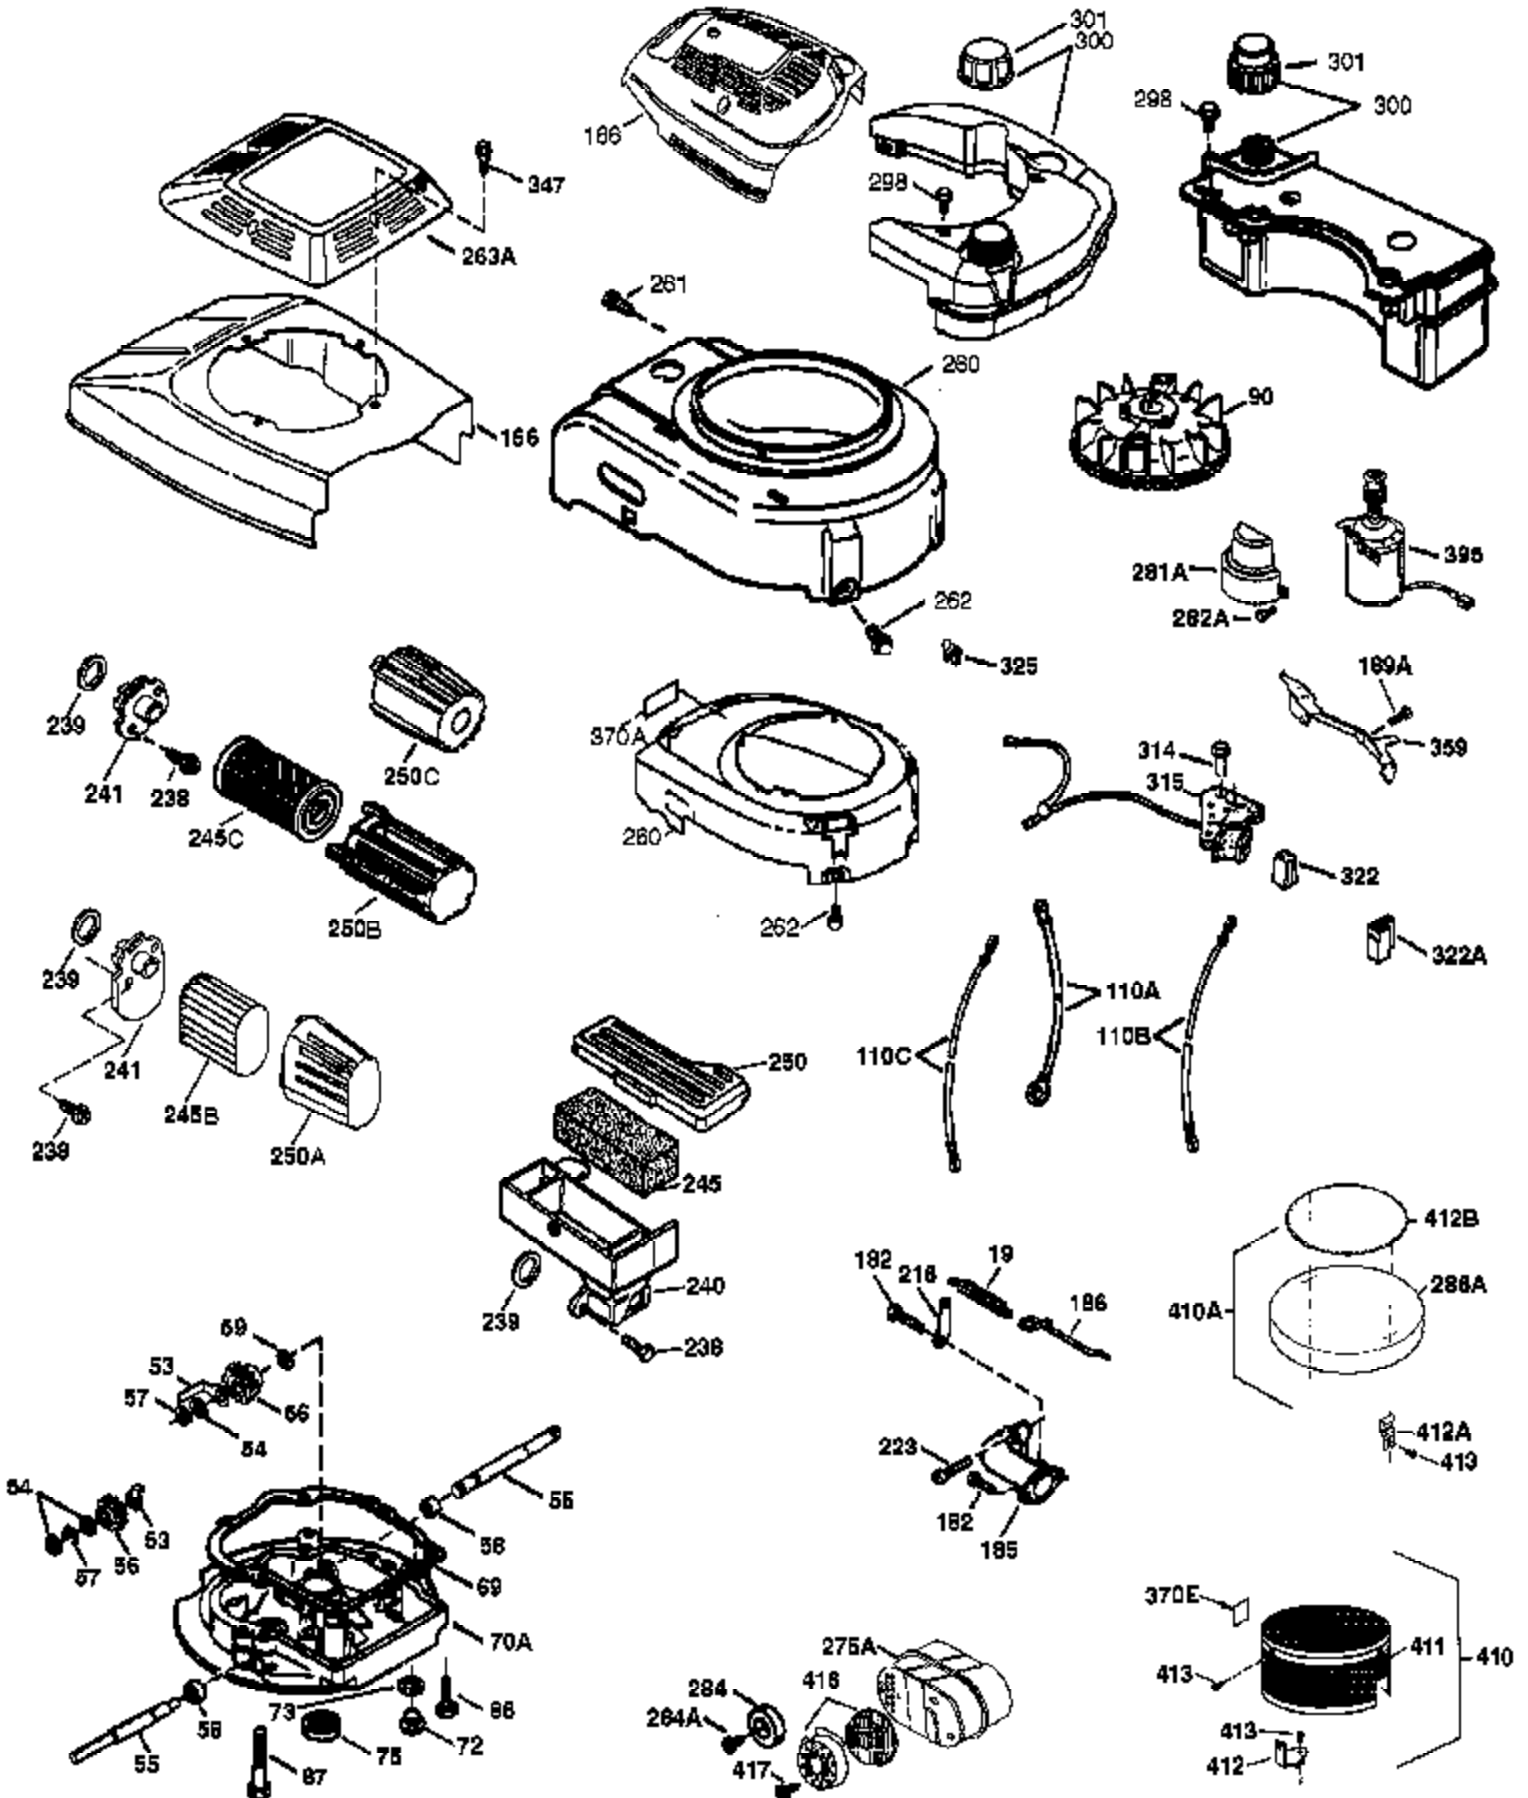

Ref #	Part Number	Qty	Description
19	36281	1	Extension Spring
41	36070	1	Piston & Pin Ass'y. (Std.) (Incl. 43)
41	36071	1	Piston & Pin Ass'y. (.010" OS) (Incl. 43)
69	37797	1	Mounting Flange Gasket
72	36083	1	Oil Drain Plug
75	28460	1	Oil Seal
86	650488	6	Screw, 1/4-20 x 1-1/4"
90	611213	1	Flywheel
182	6201	2	Screw, 1/4-28 x 7/8"
185	36785	1	Intake Pipe
186	34337	1	Governor Link
223	650451	2	Screw, 1/4-20 x 1"
238	650806	2	Screw, 10-32 x 5/8"
239	34338	1	* Air Cleaner Gasket
240	36743	1	Air Cleaner Body (Incl. 239)
245	36745	1	Air Cleaner Filter
250	36744	1	Air Cleaner Cover
260	36800	1	Blower Housing
261	30200	2	Screw, 10-24 x 9/16"
262	650831	2	Screw, 1/4-20 x 1/2"
263A	36758	1	Starter Grill
298	28763	3	Screw, 10-32 x 35/64"
300	36757	1	Fuel Tank (Incl. 292 & 301)
301	36246	1	Fuel Cap
370A	36261	1	Lubrication Decal
416	36085	1	Spark Arrestor Kit (Incl. 417)(Optional)
417	650821	1	Screw, 10-32 x 1/2" (Optional)