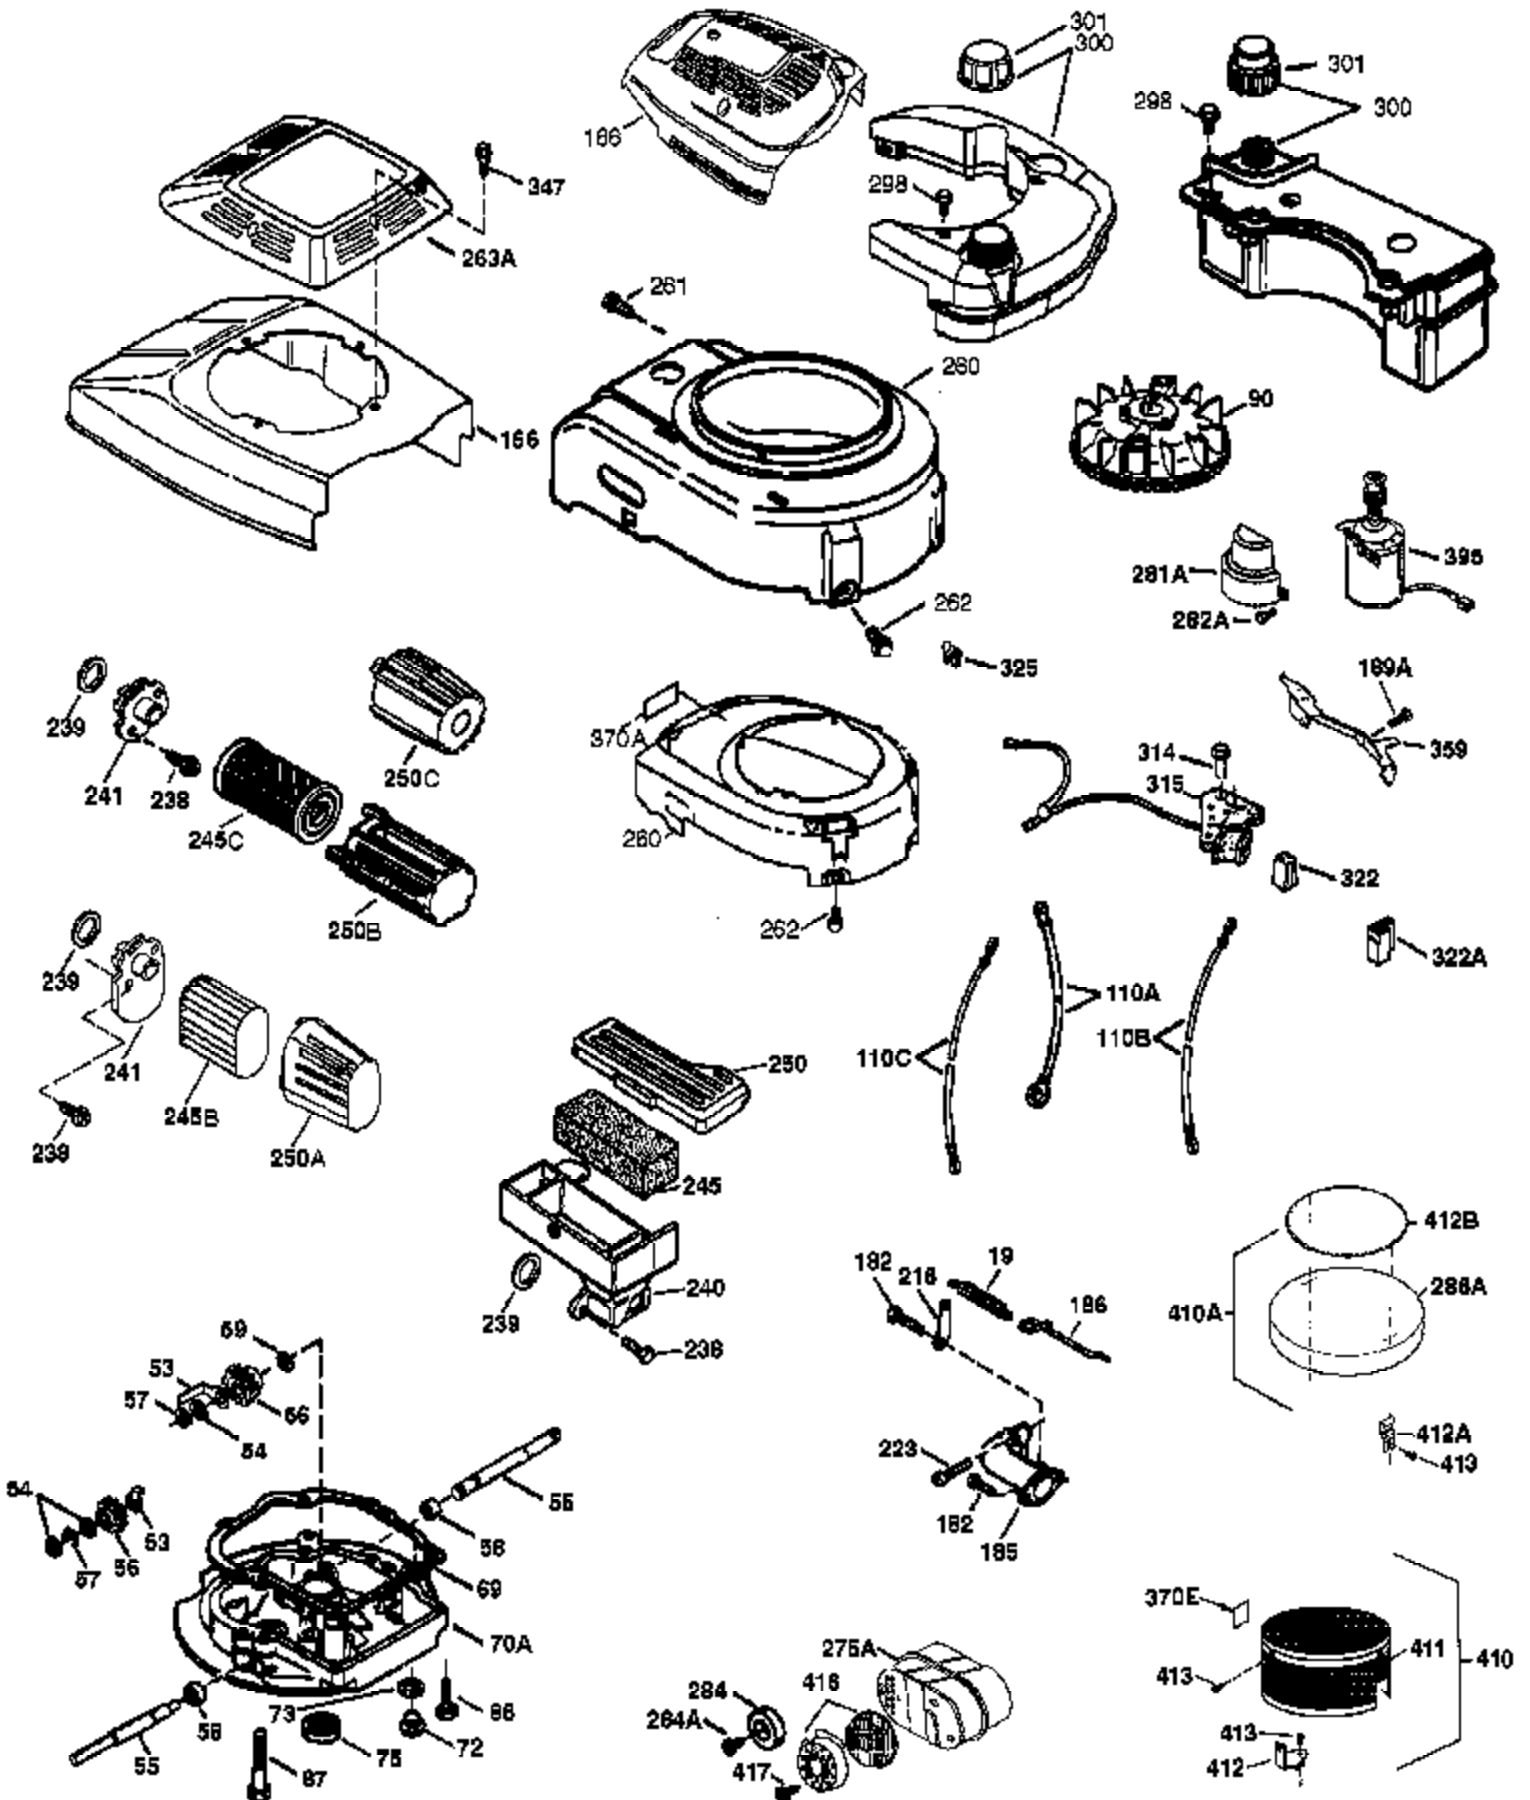

Ref #	Part Number	Qty	Description
178	29752	2	Nut & Lock Washer, 1/4-28
179	30593	1	Retainer Clip
182	6201	2	Screw, 1/4-28 x 7/8"
184	26756	1	* Carburetor To Intake Pipe Gasket
185	36785	1	Intake Pipe
186	34337	1	Governor Link
196	35035	1	Power Restart Switch
200	33131A	1	Control Bracket (Incl. 202 thru 206)
202	36482	1	Compression Spring
203	31342	1	Compression Spring
204	651029	1	Screw, Torx T-10, 5-40 x 7/16"
205	651019	1	Screw, Torx T-10, 6-32 x 41/64"
206	610973	1	Terminal
207	34336	1	Throttle Link
209	30200	2	Screw, 10-24 x 9/16"
223	650451	2	Screw, 1/4-20 x 1"
224	36786	1	* Intake Pipe Gasket
238	650806	2	Screw, 10-32 x 1/2"
239	34338	1	* Air Cleaner Gasket
240	36743	1	Air Cleaner Body (Incl. 239)
245A	36746	1	Air Cleaner Filter
245	36745	1	Air Cleaner Filter
250	36744	1	Air Cleaner Cover Ass'y
260	37215	1	Blower Housing
261	30200	2	Screw, 10-24 x 9/16"
262	650831	4	Screw, 1/4-20 x 1/2"
275	36790A	1	Muffler (Incl. 277)
277	650988	2	Screw, 1/4-20 x 2-5/16"
285	35000A	1	Starter Cup
287	650926	2	Screw, 8-32 x 21/64"
290	34357	1	Fuel Line
292	26460		Fuel Line Clamp
292	26460	2	Fuel Line Clamp
298	28763	3	Screw, 10-32 x 35/64"
300	36757	1	Fuel Tank (Incl. 292 & 301)
301	35355	1	Fuel Cap (Red)
305	35577	1	Oil Fill Tube
306	36996	1	* "O"-Ring
307	35499	1	"O"-Ring
309	650562	1	Screw, 10-32 x 1/2"
310	35578	1	Dipstick
313	34080	1	Spacer
370C	37318	1	Primer Decal (3X)
370K	36695	1	4.5 HP Emblem Decal
370A	36261	1	Lubrication Decal
380	640273	1	Carburetor (Incl. 184)
390	590737	1	Rewind Starter (NOTE: This engine could have been built with 590739 starter).
400	36792B	1	* Gasket Set (Incl. items marked PK in notes). Incl. Part #s 26756 (1), 28833 (1), 34338 (1), 36783 (1), 36786 (1), 36787 (1), 36832 (1), 36996 (1), 37130 (1)
416	36085	1	Spark Arrestor Kit (Incl. 417)
417	650983	1	Screw, 8-32 x 1/2"
420	730225A	1	SAE 30 4-Cycle Engine Oil (Quart)