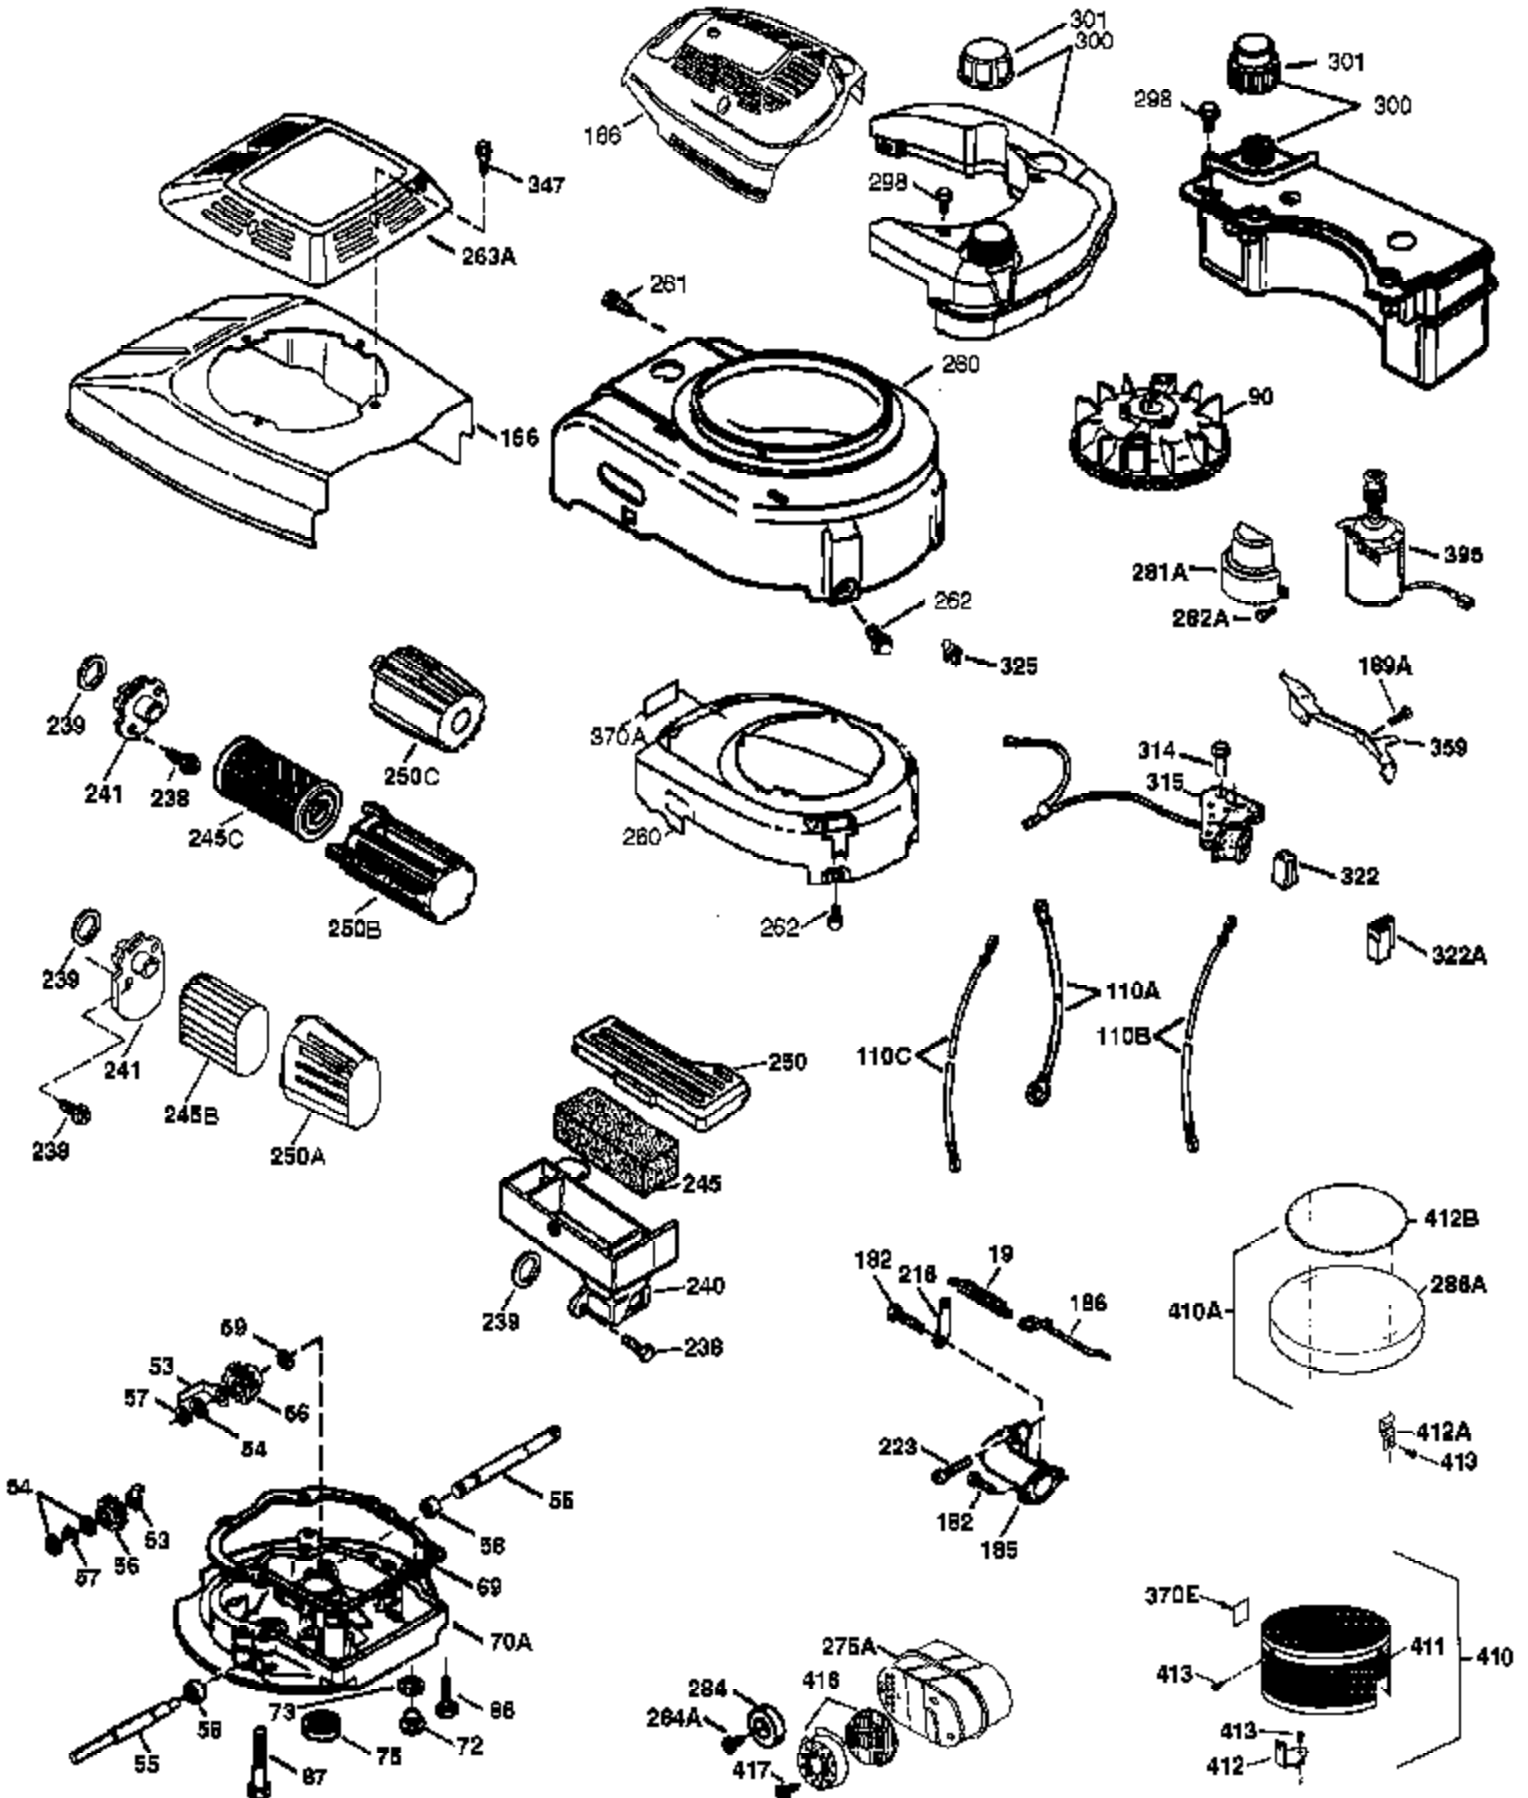

Ref #	Part Number	Qty	Description
19	36281	1	Extension Spring
41	36070	1	Piston & Pin Ass'y. (Std.) (Incl. 43)
41	36071	1	Piston & Pin Ass'y. (.010" OS) (Incl. 43)
69	35261	1	* Mounting Flange Gasket
72	36083	1	Oil Drain Plug
75	28460	1	Oil Seal
86	650488	6	Screw, 1/4-20 x 1-1/4"
90	611213	1	Flywheel
182	6201	2	Screw, 1/4-28 x 7/8"
185	36785	1	Intake Pipe
186	34337	1	Governor Link
189A	650765	1	Screw, 10-32 x 1/2"
223	650451	2	Screw, 1/4-20 x 1"
238	650932	2	Screw, 10-32 x 49/64"
239	34338	1	* Air Cleaner Gasket
241	35797	1	Air Cleaner Collar
245	35066	1	Air Cleaner Filter
250	35986	1	Air Cleaner Cover
260	36798	1	Blower Housing
261	30200	2	Screw, 10-24 x 9/16"
262	650831	2	Screw, 1/4-20 x 1/2"
300	35586	1	Fuel Tank (Incl. 292 & 301)
301	35650	1	Fuel Cap
359	36773	1	Starter Guard
370A	36261	1	Lubrication Decal
416	36085	1	Spark Arrestor Kit (Incl. 417)(Optional)
417	650821	1	Screw, 10-32 x 1/2" (Optional)