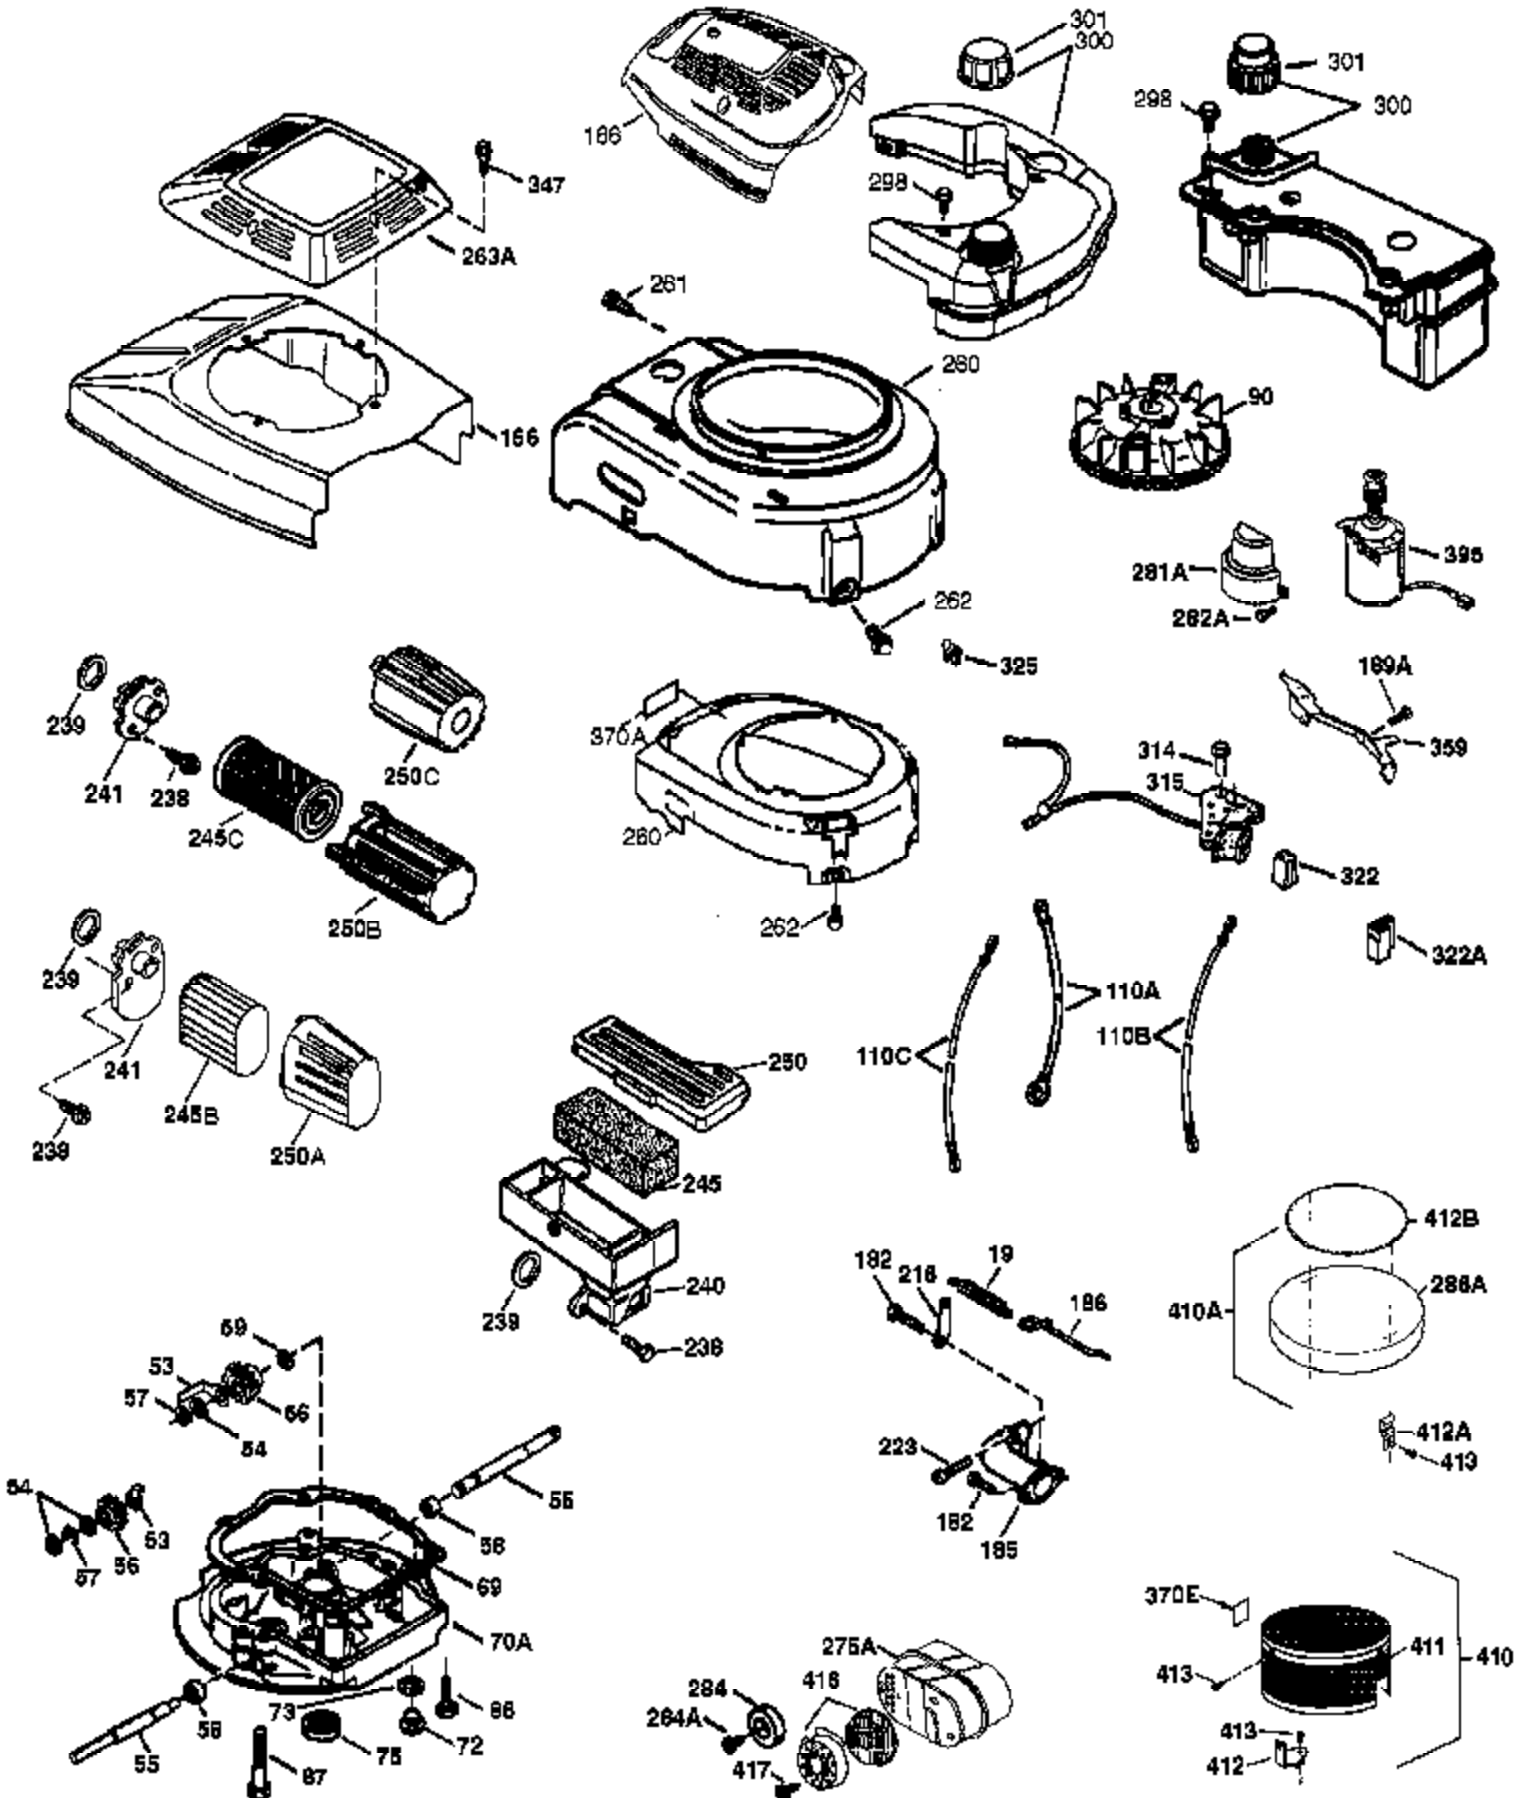

Ref #	Part Number	Qty	Description
416	36085	1	Spark Arrestor Kit (Incl. 417)(Optional)
417	650821	1	Screw, 10-32 x 1/2" (Optional)
420	730225	1	SAE 30 4-Cycle Engine Oil (Quart)
900		1	Replacement Short Blk 750812C