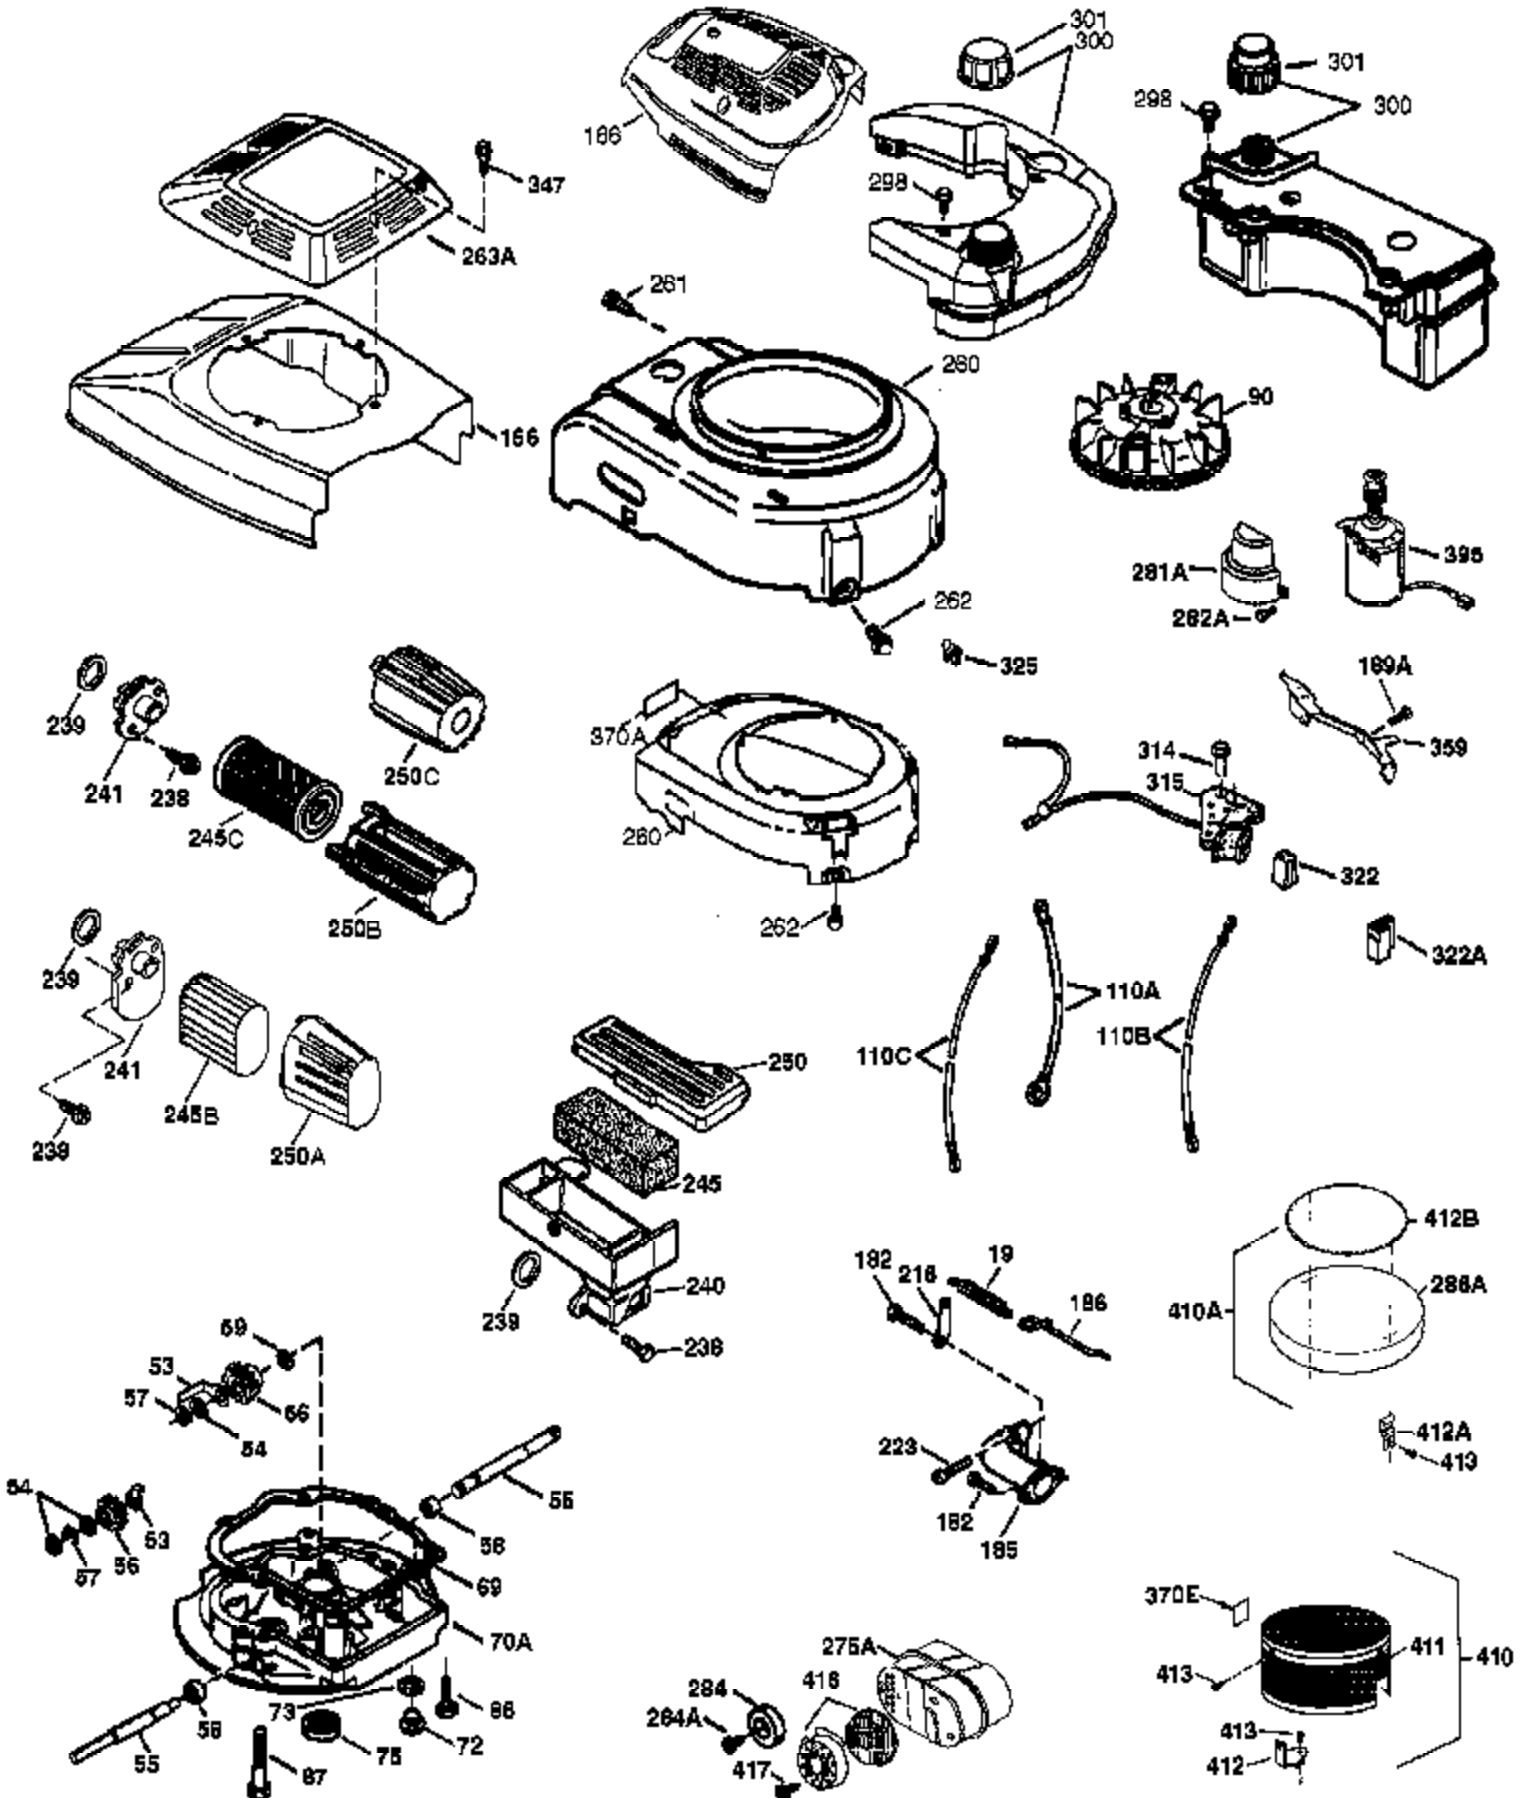

Ref #	Part Number	Qty	Description
19	36281	1	Extension Spring
41	36070	1	Piston & Pin Ass'y. (Std.) (Incl. 43)
41	36071	1	Piston & Pin Ass'y. (.010" OS) (Incl. 43)
69	35261	1	* Mounting Flange Gasket
72	36083	1	Oil Drain Plug
75	27897	1	Oil Seal
86	650488	6	Screw, 1/4-20 x 1-1/4"
90	611213	1	Flywheel
182	6201	2	Screw, 1/4-28 x 7/8"
185	36785	1	Intake Pipe
186	34337	1	Governor Link
189A	650765	1	Screw, 10-32 x 1/2"
223	650451	2	Screw, 1/4-20 x 1"
238	650806	2	Screw, 10-32 x 5/8"
239	34338	1	* Air Cleaner Gasket
240	37115	1	Air Cleaner Body (Incl. 239)
245	37116	1	Air Cleaner Filter
250	37118	1	Air Cleaner Cover
260	37151	1	Blower Housing
261	30200	2	Screw, 10-24 x 9/16"
262	650831	2	Screw, 1/4-20 x 1/2"
300	35586	1	Fuel Tank (Incl. 292 & 301)
301	35650	1	Fuel Cap
359	36773	1	Starter Guard
370A	36261	1	Lubrication Decal
416	36085	1	Spark Arrestor Kit (Incl. 417)(Optional)
417	650760	1	Screw, 8-32 x 3/8" (Optional)