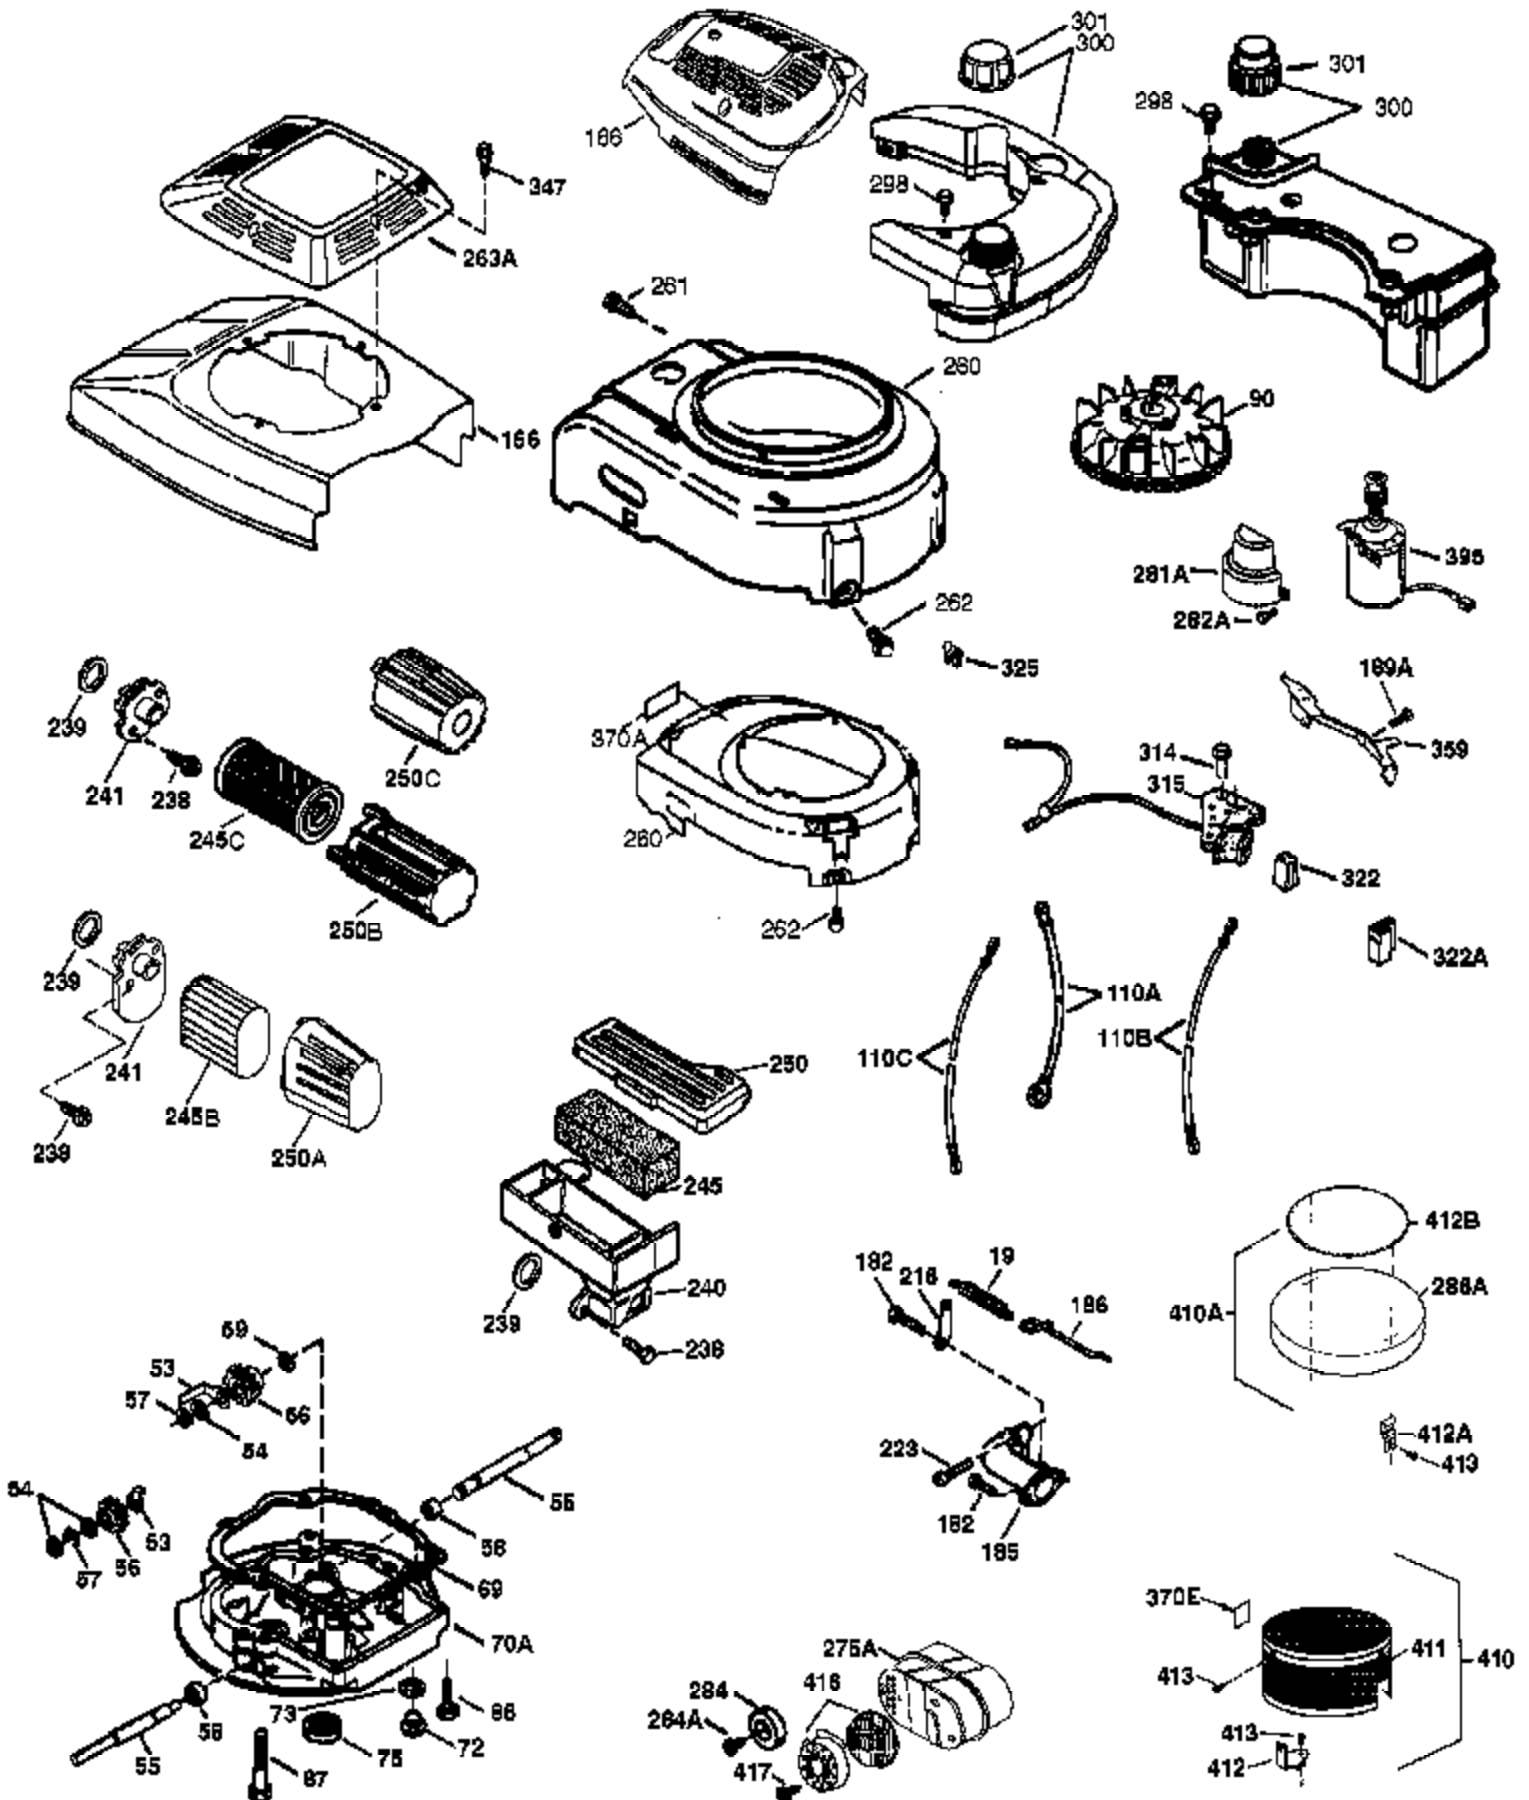

Engine Parts List #2

Ref #	Part Number	Qty	Description
19	36281	1	Extension Spring
41	36070	1	Piston & Pin Ass'y. (Std.) (Incl. 43)
41	36071	1	Piston & Pin Ass'y. (.010" OS) (Incl. 43)
69	35261	1	Mounting Flange Gasket
72	36083	1	Oil Drain Plug
75	27897	1	Oil Seal
86	650488	6	Screw, 1/4-20 x 1-1/4"
90	611112	1	Flywheel
182	6201	2	Screw, 1/4-28 x 7/8"
185	36785	1	Intake Pipe
186	34337	1	Governor Link
223	650451	2	Screw, 1/4-20 x 1"
238	650806	2	Screw, 10-32 x 5/8"
239	34338	1	* Air Cleaner Gasket
240	36743	1	Air Cleaner Body
245	36745	1	Air Cleaner Filter
250	36744	1	Air Cleaner Cover
260	37189	1	Blower Housing
261	30200	2	Screw, 10-24 x 9/16"
262	650831	2	Screw, 1/4-20 x 1/2"
284	34422	1	Muffler Deflector
284A	650760	1	Screw, 8-32 x 3/8"
298	28763	3	Screw, 10-32 x 35/64"
300	36757	1	Fuel Tank (Incl. 292 & 301)
301	36246	1	Fuel Cap
370A	36261	1	Lubrication Decal
416	36085	1	Spark Arrestor Kit (Incl. 417)(Optional)
417	650983	1	Screw, 8-32 x 1/2" (Optional)