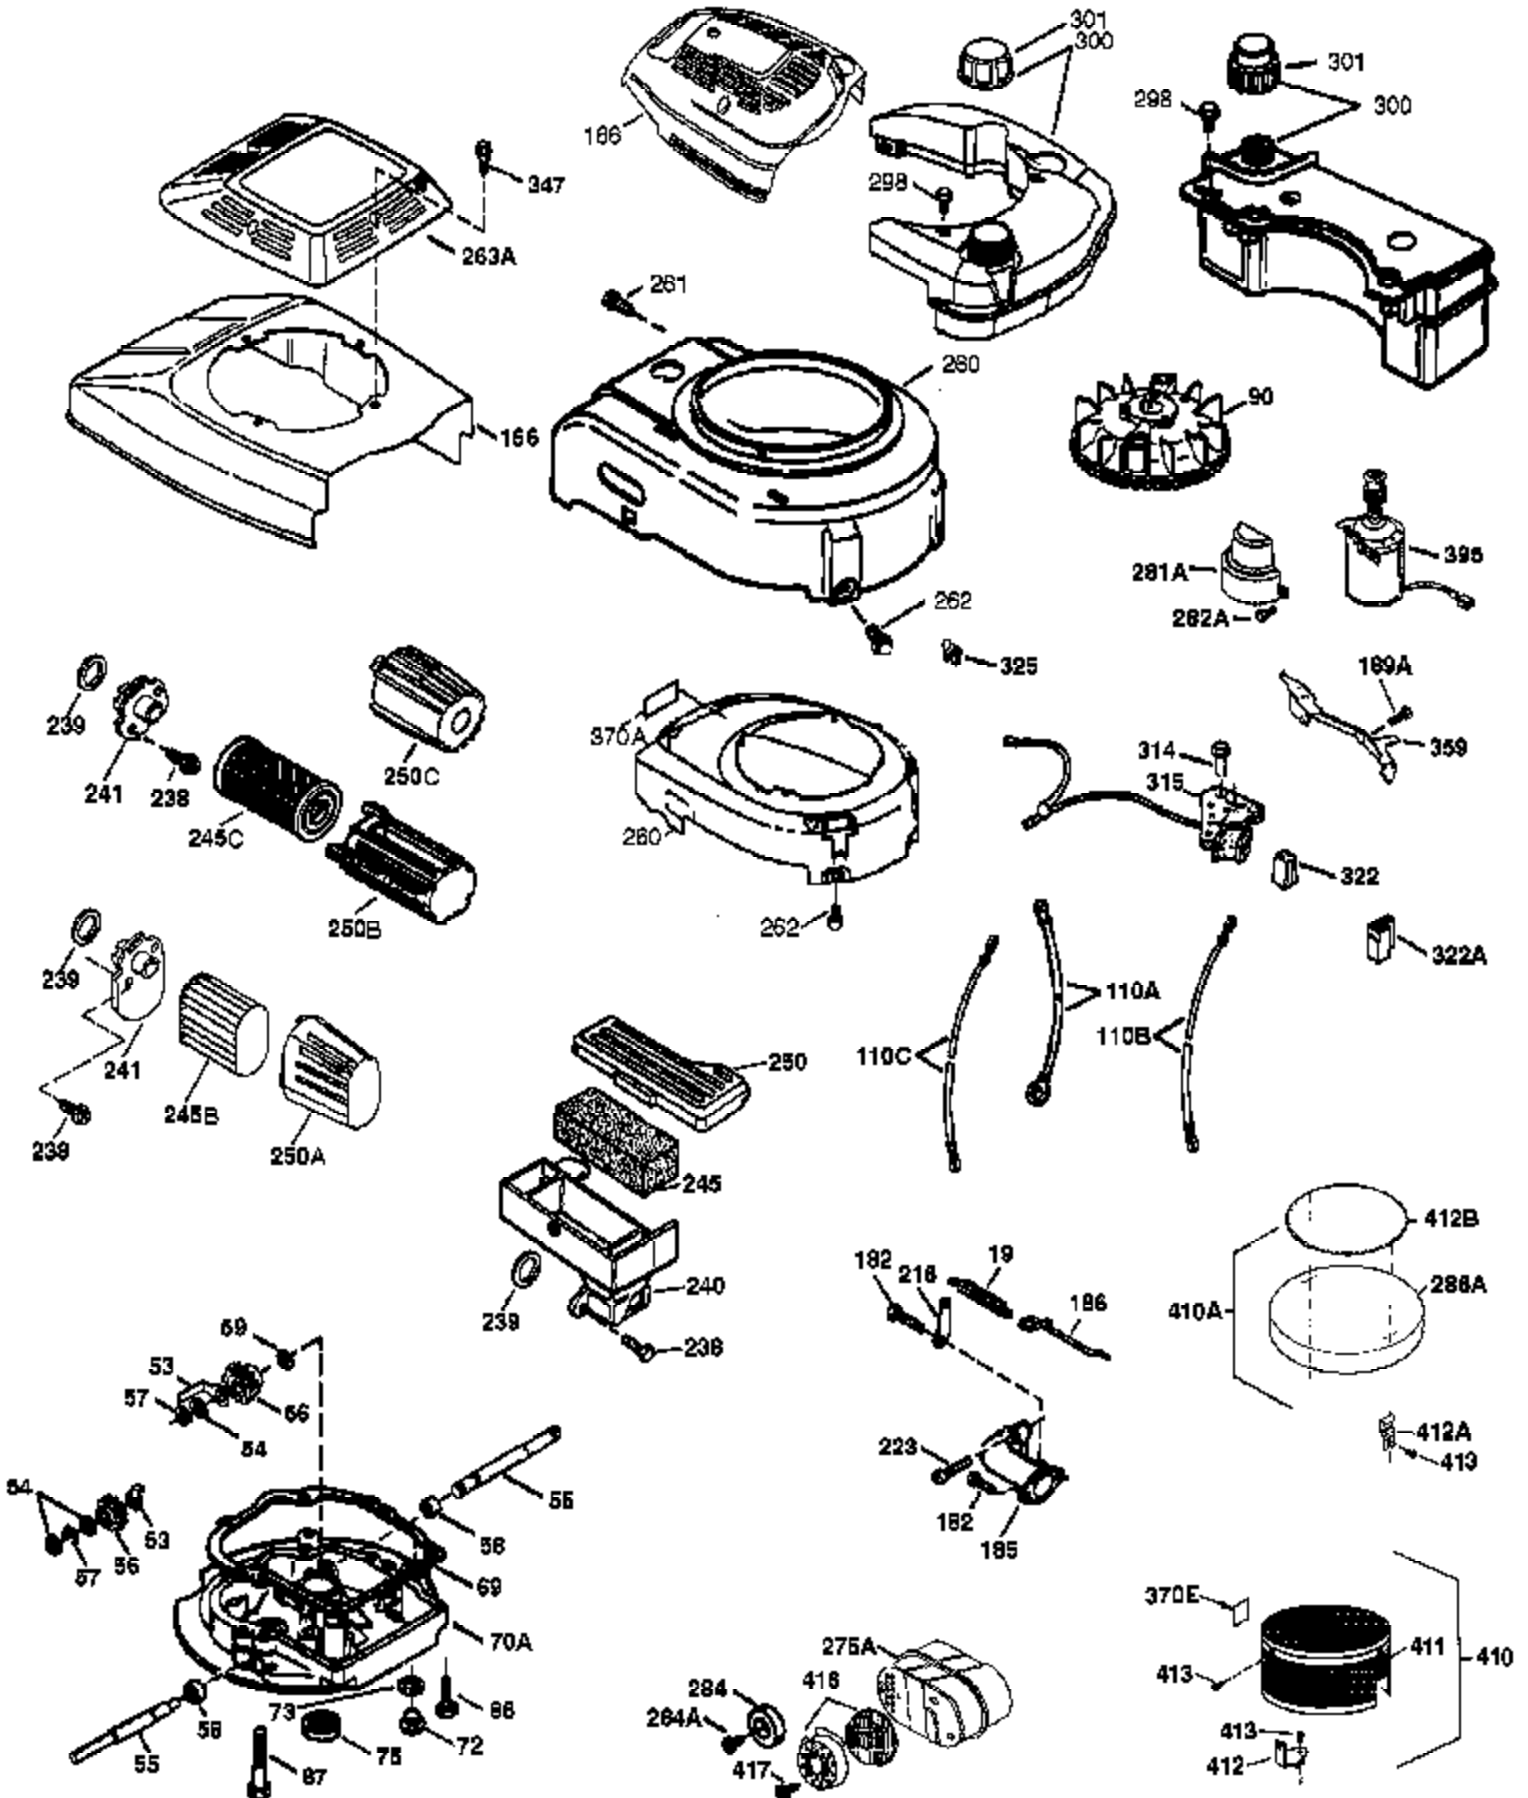

Engine Parts List #2

Ref #	Part Number	Qty	Description
19	36796	1	Extension Spring
41	36070	1	Piston & Pin Ass'y. (Std.) (Incl. 43)
41	36071	1	Piston & Pin Ass'y. (.010" OS) (Incl. 43)
69	35261	1	Mounting Flange Gasket
72	36083	1	Oil Drain Plug
75	27897	1	Oil Seal
86	650488	6	Screw, 1/4-20 x 1-1/4"
90	611112	1	Flywheel
182	6201	2	Screw, 1/4-28 x 7/8"
185	36785	1	Intake Pipe
186	36255	1	Governor Link
223	650451	2	Screw, 1/4-20 x 1"
238	650806	2	Screw, 10-32 x 5/8"
239	34338	1	* Air Cleaner Gasket
240	37115	1	Air Cleaner Body (Incl. 239)
245	37116	1	Air Cleaner Filter
250	37118	1	Air Cleaner Cover
260	37151	1	Blower Housing
261	30200	2	Screw, 10-24 x 9/16"
262	650831	2	Screw, 1/4-20 x 1/2"
300	35586	1	Fuel Tank (Incl. 292 & 301)
301	36246	1	Fuel Cap
370A	36261	1	Lubrication Decal
416	36085	1	Spark Arrestor Kit (Incl. 417)(Optional)
417	650983	1	Screw, 8-32 x 1/2" (Optional)