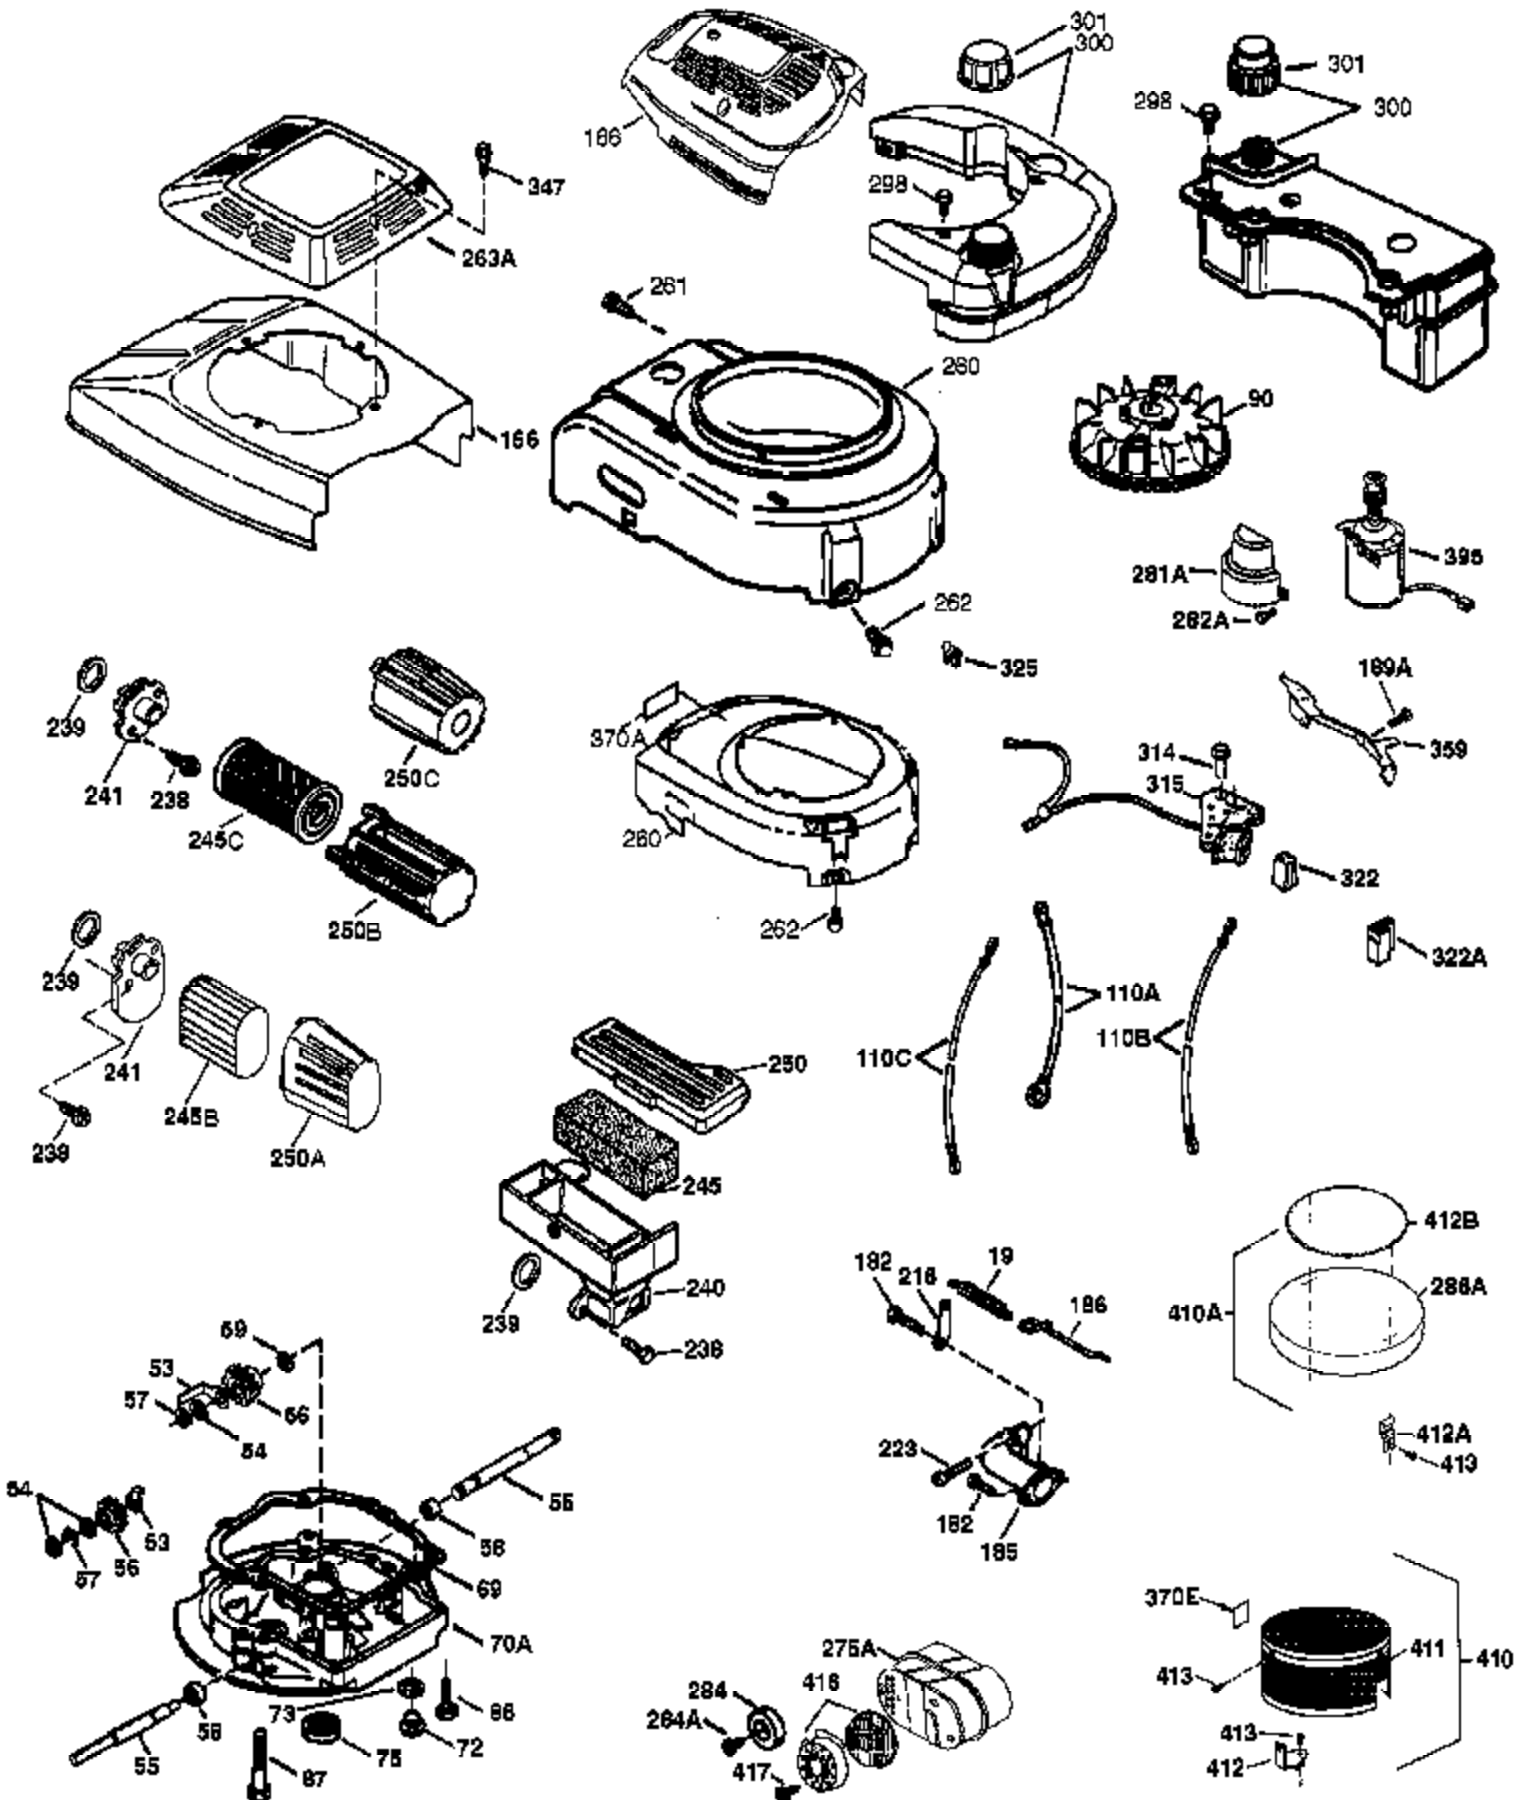

Ref #	Part Number	Qty	Description
19	37329	1	Extension Spring
41	36070	1	Piston & Pin Ass'y. (Std.) (Incl. 43)
41	36071	1	Piston & Pin Ass'y. (.010" OS) (Incl. 43)
69	35261	1	* Mounting Flange Gasket
72	36083	1	Oil Drain Plug
75	27897	1	Oil Seal
86	650488	6	Screw, 1/4-20 x 1-1/4"
90	611213	1	Flywheel
182	6201	2	Screw, 1/4-28 x 7/8"
185	36785	1	Intake Pipe
186	36255	1	Governor Link
189A	650356	1	Screw, 1-32 x 1/2"
223	650451	2	Screw, 1/4-20 x 1"
238	650932	2	Screw, 10-32 x 49/64"
239	34338	1	* Air Cleaner Gasket
241	36919	1	Air Cleaner Collar
245	36905	1	Air Cleaner Filter
250	37122	1	Air Cleaner Cover
260	36980	1	Blower Housing
261	30200	2	Screw, 10-24 x 9/16"
262	650831	2	Screw, 1/4-20 x 1/2"
263A	37345	1	Starter Grill
298	28763	2	Screw, 10-32 x 35/64"
300	36916	1	Fuel Tank (Incl. 292 & 301)
301	36246	1	Fuel Cap
347	651038	1	Screw, 10-32 x 27/32"
359	37346	1	Flywheel Guard
370A	36261	2	Lubrication Decal
370E	34387	1	Air Cleaner Decal
416	36085	1	Spark Arrestor Kit (Incl. 417)(Optional)
417	650821	1	Screw, 10-32 x 1/2" (Optional)
900	0	1	Replacement Engine 750848A. order from 71-199
900	0	1	Replacement Short Block 750812C, order from 71-999."NOT AVAILABLE IN CALIFORNIA"