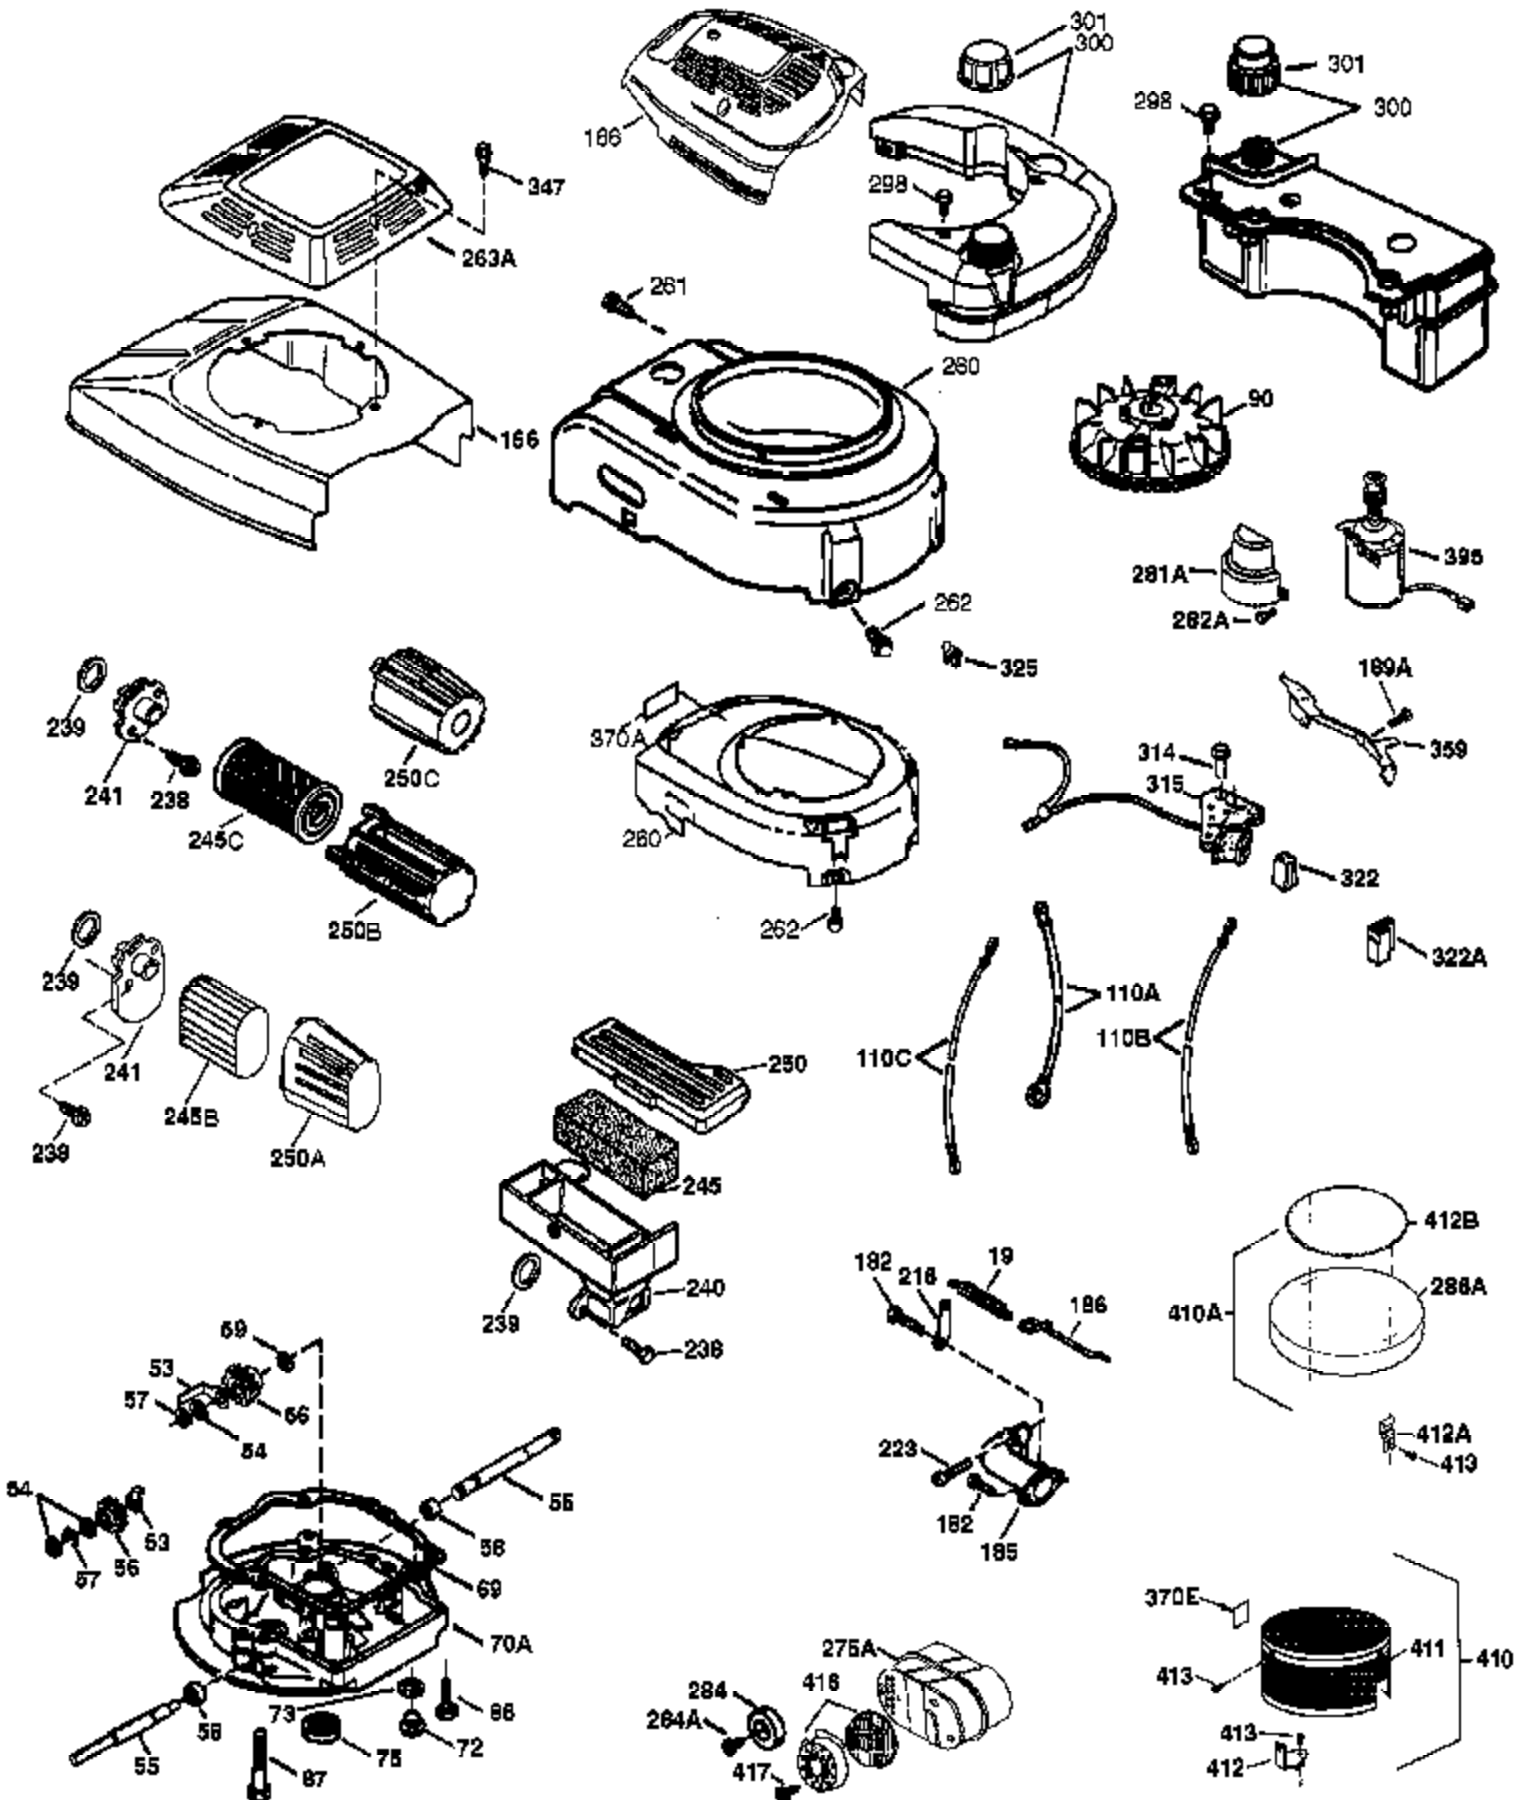

Ref #	Part Number	Qty	Description
19	36281	1	Extension Spring
41	36070	1	Piston & Pin Ass'y. (Std.) (Incl. 43)
41	36071	1	Piston & Pin Ass'y. (.010" OS) (Incl. 43)
69	35261	1	* Mounting Flange Gasket
72	36083	1	Oil Drain Plug
75	27897	1	Oil Seal
86	650488	6	Screw, 1/4-20 x 1-1/4"
90	611112	1	Flywheel
182	6201	2	Screw, 1/4-28 x 7/8"
185	36785	1	Intake Pipe
186	34337	1	Governor Link
223	650451	2	Screw, 1/4-20 x 1"
238	650806	2	Screw, 10-32 x 5/8"
239	34338	1	* Air Cleaner Gasket
240	36743	1	Air Cleaner Body
245	36745	1	Air Cleaner Filter
250	36744	1	Air Cleaner Cover
260	36800	1	Blower Housing
261	30200	2	Screw, 10-24 x 9/16"
262	650831	2	Screw, 1/4-20 x 1/2"
263A	36758	1	Starter Grill
298	28763	3	Screw, 10-32 x 35/64"
300	36757	1	Fuel Tank (Incl. 292 & 301)
301	36246	1	Fuel Cap
370A	36261	2	Lubrication Decal
416	36085	1	Spark Arrestor Kit (Incl. 417)(Optional)
417	650821	1	Screw, 10-32 x 1/2" (Optional)