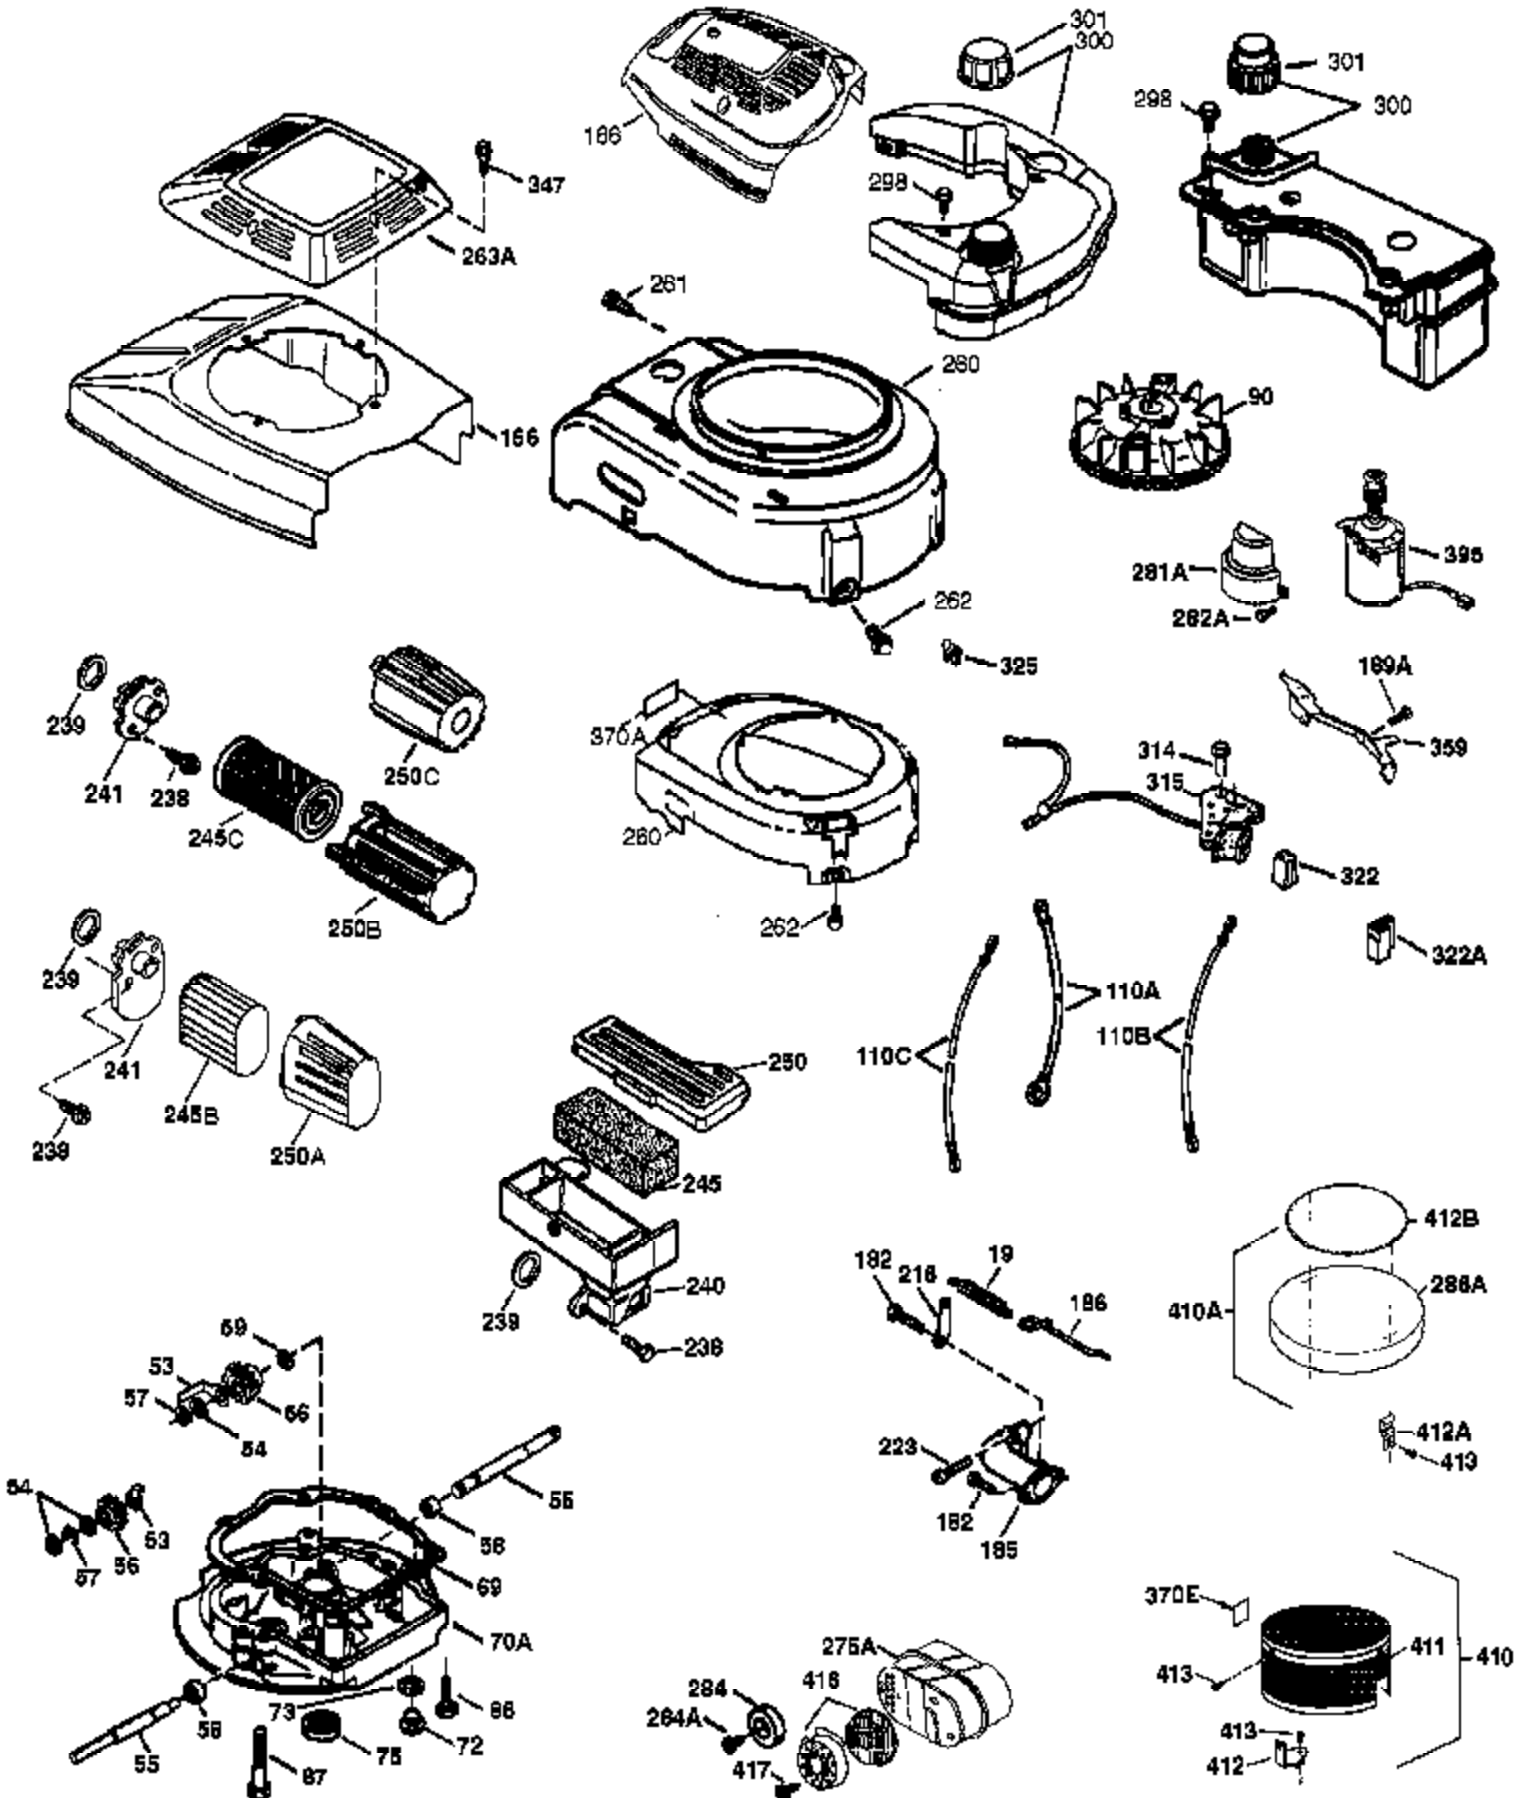

Engine Parts List #2

Ref #	Part Number	Qty	Description
19	36281	1	Extension Spring
41	36070	1	Piston & Pin Ass'y. (Std.) (Incl. 43)
41	36071	1	Piston & Pin Ass'y. (.010" OS) (Incl. 43)
69	35261	1	Mounting Flange Gasket
72	30572	1	Oil Drain Plug (Incl. 73)
73	28833	1	* Drain Plug Gasket
75	28460	1	Oil Seal
86	650488	6	Screw, 1/4-20 x 1-1/4"
90	611213	1	Flywheel
182	6201	2	Screw, 1/4-28 x 7/8"
185	36785	1	Intake Pipe
186	34337	1	Governor Link
189A	650356	1	Screw, Torx T-30, 1/4-20 x 3/8"
189B	650765	1	Screw, 10-32 x 1/2"
223	650451	2	Screw, 1/4-20 x 1"
238	650932	2	Screw, 10-32 x 49/64"
239	34338	1	* Air Cleaner Gasket
241	35797	1	Air Cleaner Collar
245	35066	1	Air Cleaner Filter
250	35986	1	Air Cleaner Cover
260	37191	1	Blower Housing
261	30200	2	Screw, 10-24 x 9/16"
262	650831	2	Screw, 1/4-20 x 1/2"
263A	36758	1	Starter Grill
284	34422	1	Muffler Deflector
284A	650760	1	Screw, 8-32 x 3/8"
298	28763	2	Screw, 10-32 x 35/64"
300	36279	1	Fuel Tank (Incl. 292 & 301)
301	35650	1	Fuel Cap
359	36773	1	Starter Guard
370A	36261	1	Lubrication Decal
416	36085	1	Spark Arrestor Kit (Incl. 417)(Optional)
417	650760	1	Screw, 8-32 x 3/8" (Optional)