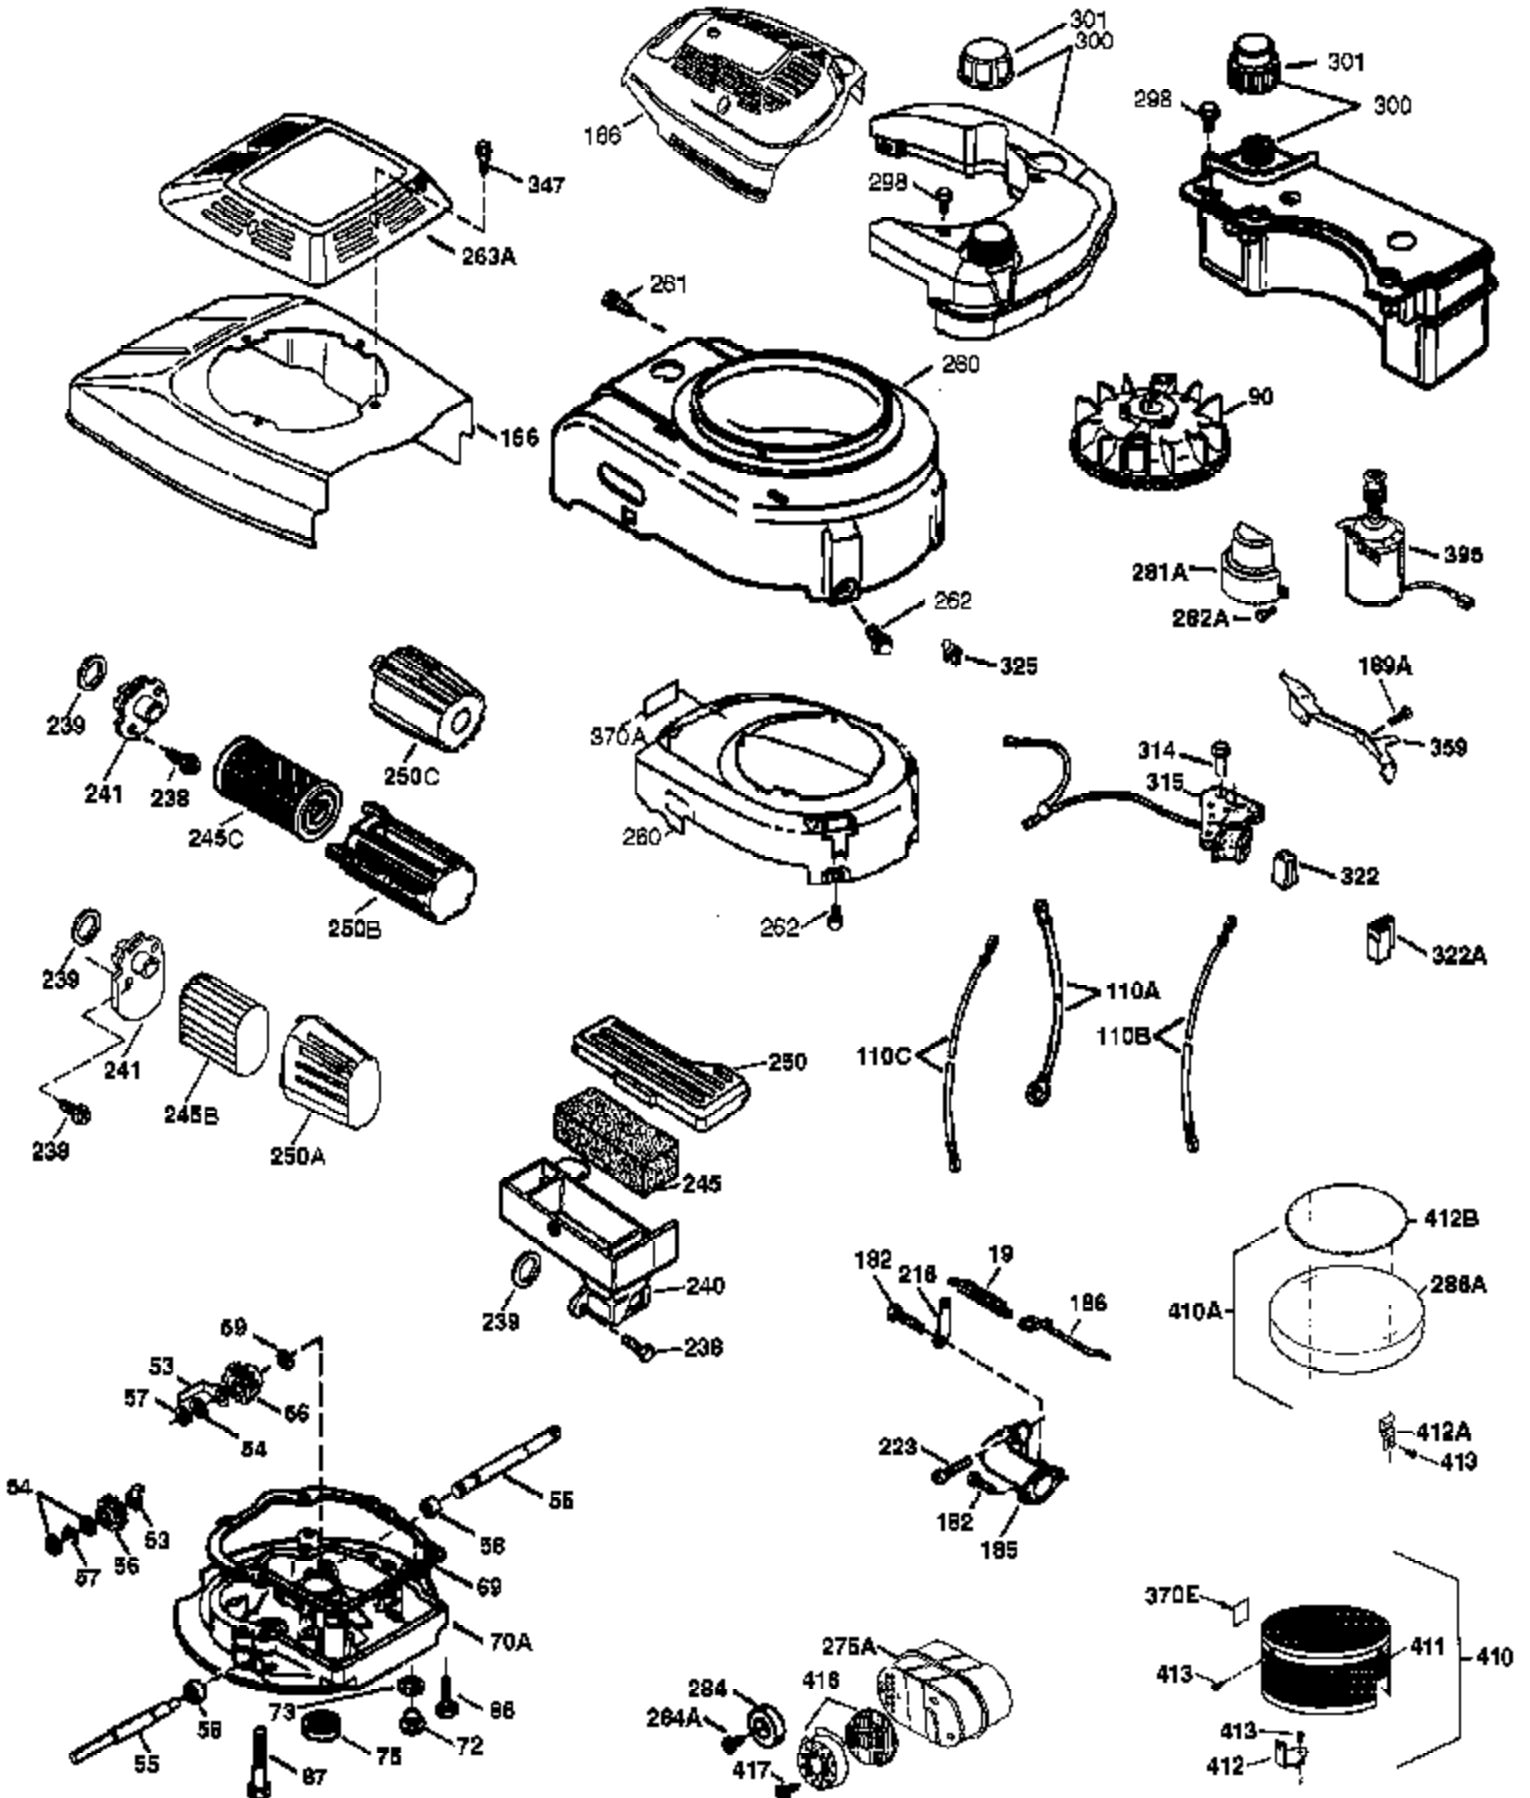

Ref #	Part Number	Qty	Description
19	36281	1	Extension Spring
41	36070	1	Piston & Pin Ass'y. (Std.) (Incl. 43)
41	36071	1	Piston & Pin Ass'y. (.010" OS) (Incl. 43)
69	35261	1	* Mounting Flange Gasket
72	30572	1	Oil Drain Plug (Incl. 73)
73	28833	1	Drain Plug Gasket
75	28460	1	Oil Seal
86	650488	6	Screw, 1/4-20 x 1-1/4"
90	611213	1	Flywheel
182	6201	2	Screw, 1/4-28 x 7/8"
185	36785	1	Intake Pipe
186	34337	1	Governor Link
189A	650765	1	Screw, 10-32 x 1/2"
223	650451	2	Screw, 1/4-20 x 1"
238	650932	2	Screw, 10-32 x 49/64"
239	34338	1	* Air Cleaner Gasket
241	35797	1	Air Cleaner Collar
245	35066	1	Air Cleaner Filter
250	35986	1	Air Cleaner Cover
260	37191	1	Blower Housing
261	30200	2	Screw, 10-24 x 9/16"
262	650831	2	Screw, 1/4-20 x 1/2"
263A	36758	1	Starter Grill
284	34422	1	Muffler Deflector
284A	650760	1	Screw, 8-32 x 3/8"
298	28763	2	Screw, 10-32 x 35/64"
300	36279	1	Fuel Tank (Incl. 292 & 301)
301	35650	1	Fuel Cap
359	36773	1	Starter Guard
370A	36261	2	Lubrication Decal
416	36085	1	Spark Arrestor Kit (Incl. 417)(Optional)
417	650760	1	Screw, 8-32 x 3/8" (Optional)