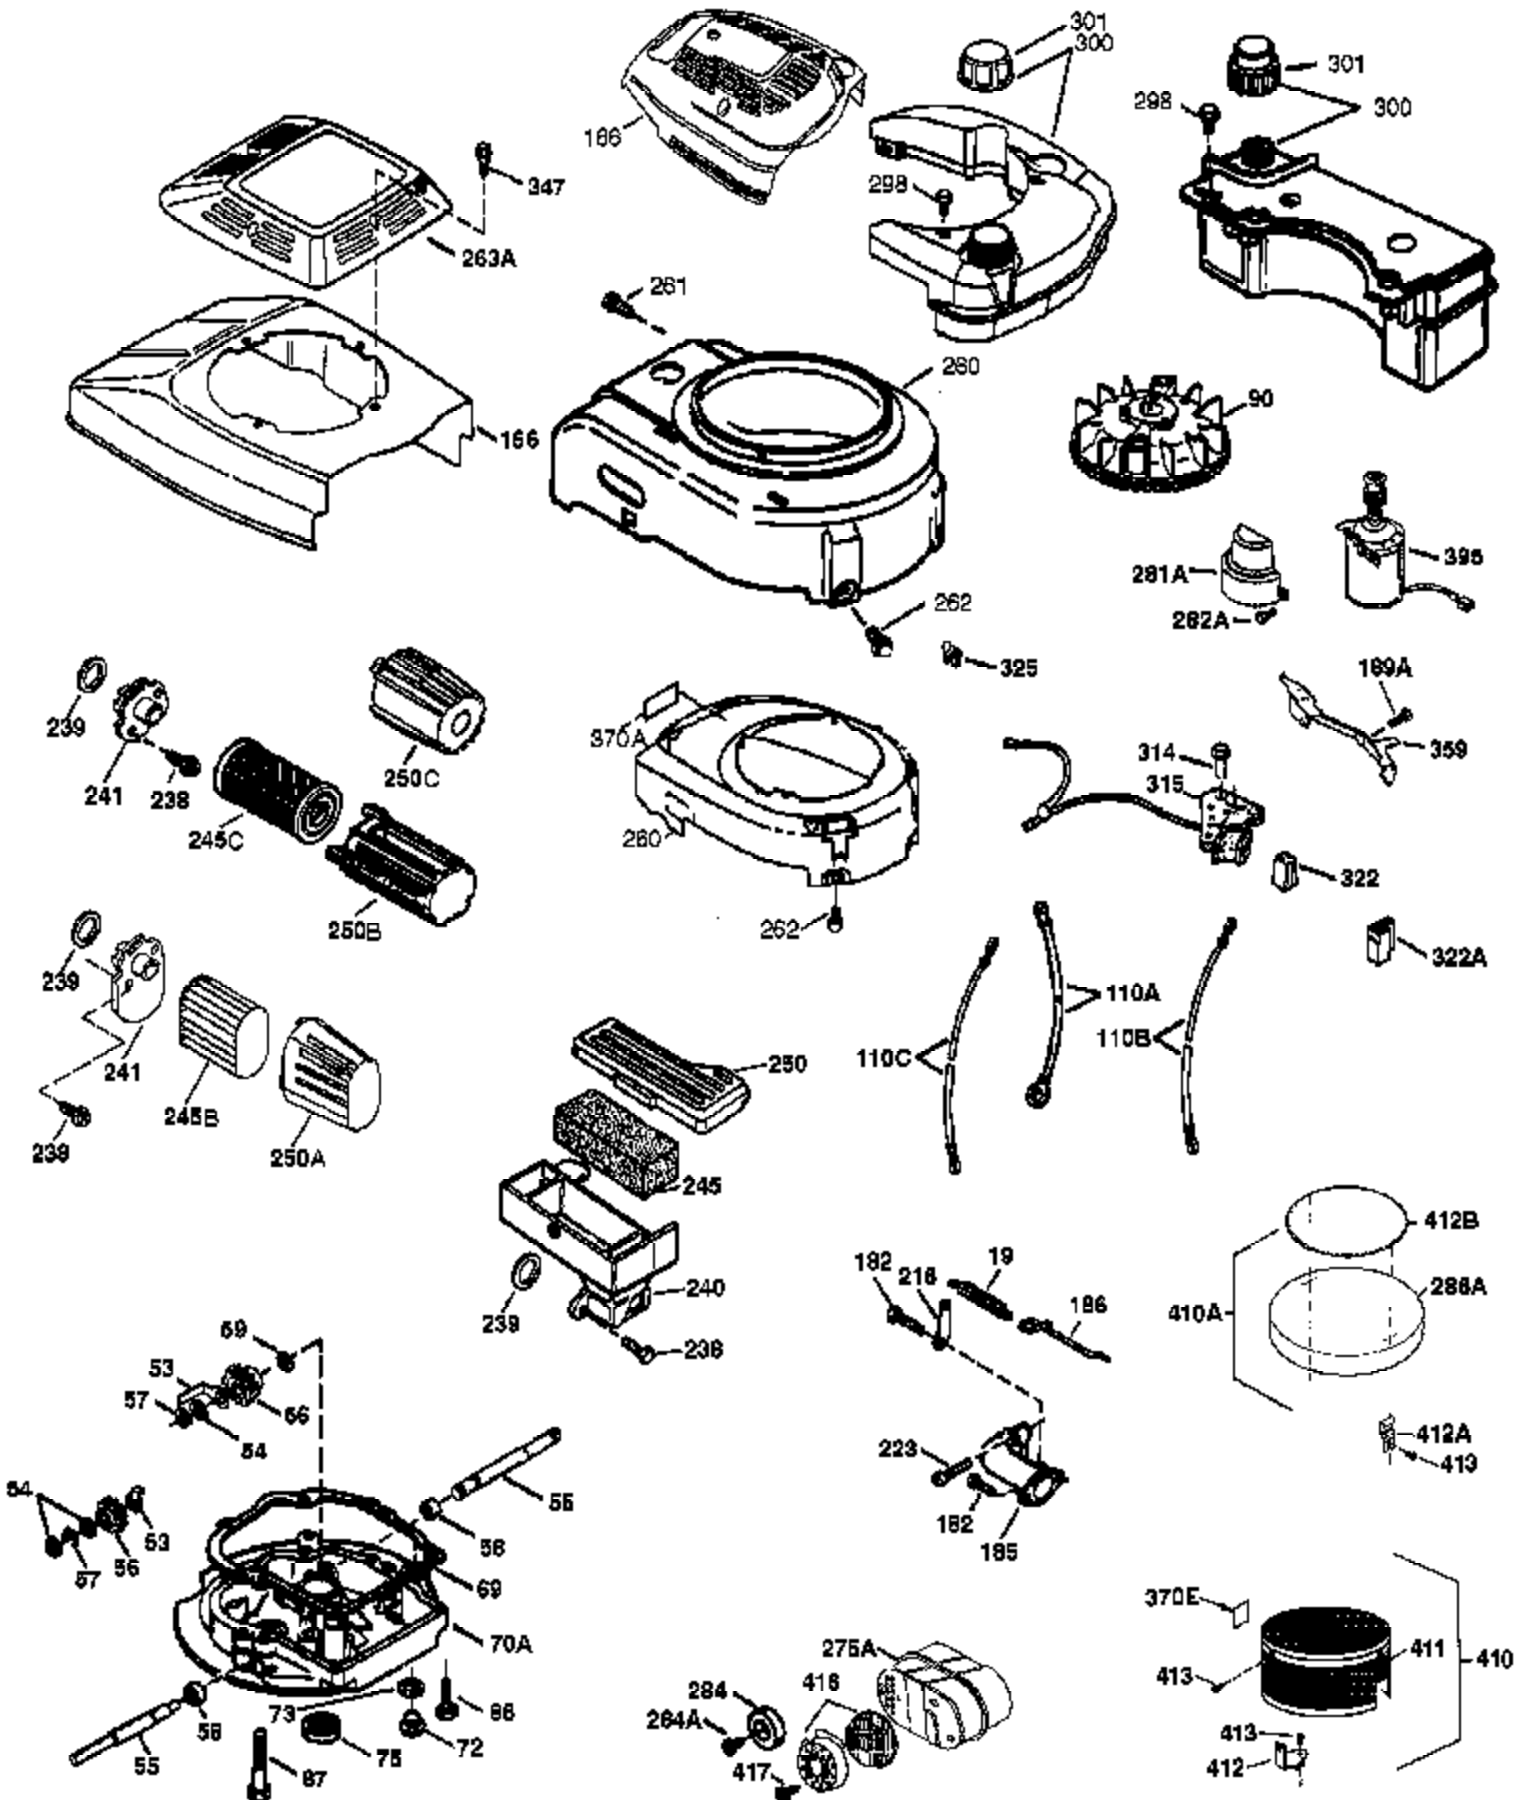

Ref #	Part Number	Qty	Description
19	36281	1	Extension Spring
41	36070	1	Piston & Pin Ass'y. (Std.) (Incl. 43)
41	36071	1	Piston & Pin Ass'y. (.010" OS) (Incl. 43)
69	35261	1	* Mounting Flange Gasket
72	30572	1	Oil Drain Plug (Incl. 73)
73	28833	1	Drain Plug Gasket
75	27897	1	Oil Seal
86	650488	6	Screw, 1/4-20 x 1-1/4"
90	611112	1	Flywheel
110A	36230	1	Ground Wire
182	6201	2	Screw, 1/4-28 x 7/8"
185	36785	1	Intake Pipe
186	34337	1	Governor Link
223	650451	2	Screw, 1/4-20 x 1"
238	650806	2	Screw, 10-32 x 5/8"
239	34338	1	* Air Cleaner Gasket
240	37115	1	Air Cleaner Body (Incl. 239)
245	37116	1	Air Cleaner Filter
250	37118	1	Air Cleaner Cover
260	37151	1	Blower Housing
261	30200	2	Screw, 10-24 x 9/16"
262	650831	2	Screw, 1/4-20 x 1/2"
284A	650760	1	Screw, 8-32 x 3/8"
284	34422	1	Muffler Deflector
300	35586	1	Fuel Tank (Incl. 292 & 301)
301	36246	1	Fuel Cap
370A	36261	2	Lubrication Decal
416	36085	1	Spark Arrestor Kit (Incl. 417)(Optional)
417	650760	1	Screw, 8-32 x 3/8" (Optional)