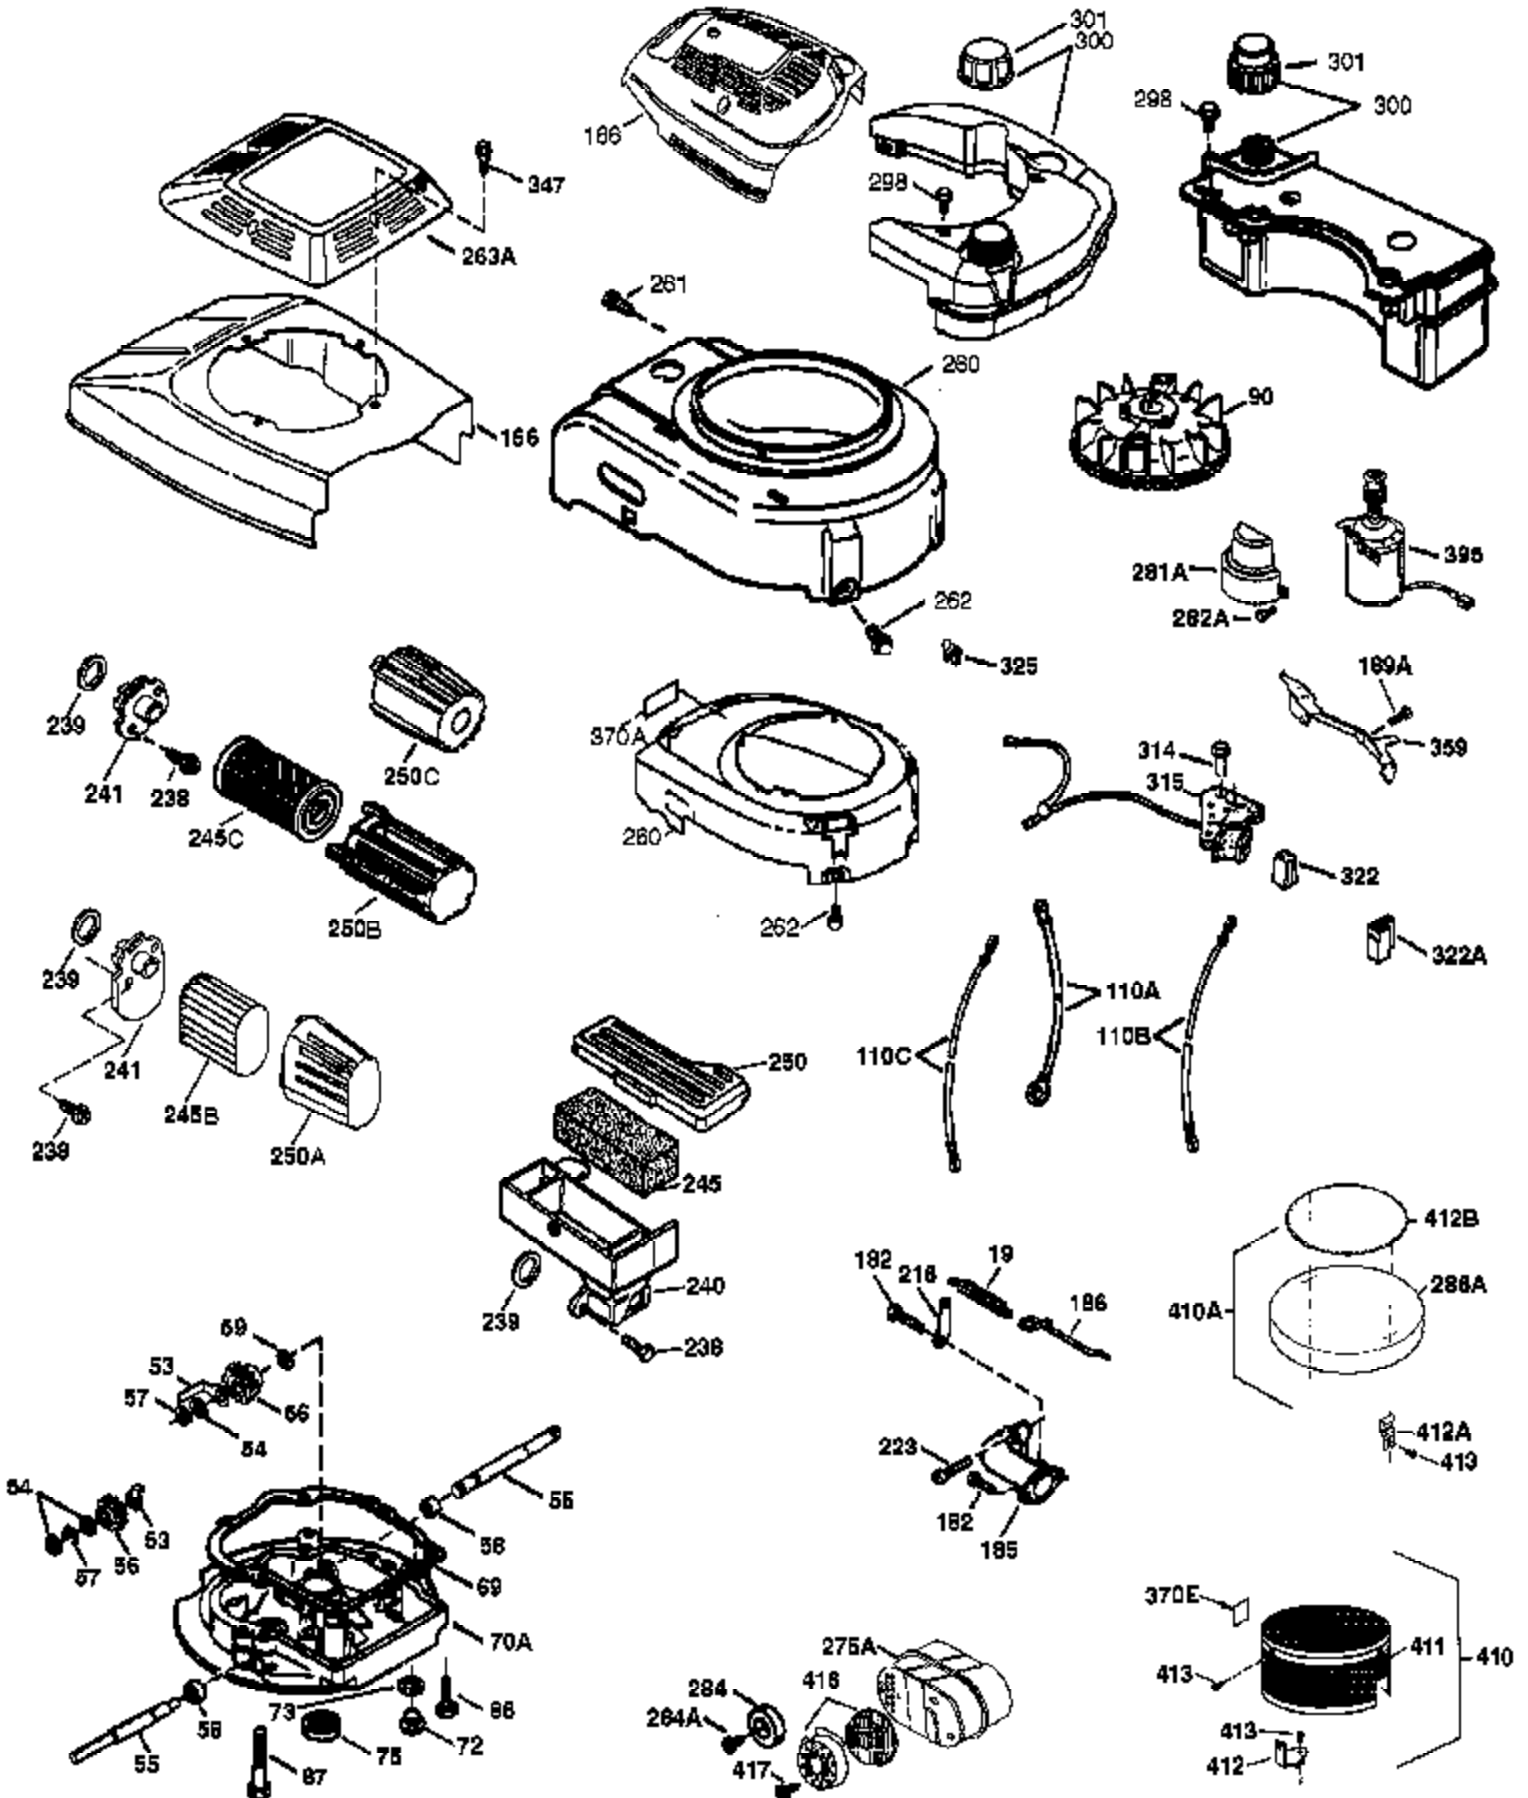

Ref #	Part Number	Qty	Description
19	36281	1	Extension Spring
41	36070	1	Piston & Pin Ass'y. (Std.) (Incl. 43)
41	36071	1	Piston & Pin Ass'y. (.010" OS) (Incl. 43)
53	31745	1	Tang Washer
54	31747	1	Washer
55	35667	1	P.T.O. Shaft
56	31746	1	L.H. Worm Gear
57	31749	1	Retaining Ring
58	31744	1	Oil Seal
59	31787	1	Washer
69	35261	1	* Mounting Flange Gasket
72	36083	1	Oil Drain Plug
75	26208	1	Oil Seal
86	650488	5	Screw, 1/4-20 x 1-1/4"
87	650492	1	Screw, 1/4-20 x 2"
90	611112	1	Flywheel
182	6201	2	Screw, 1/4-28 x 7/8"
185	36785	1	Intake Pipe
186	32653	1	Governor Link
216	33086	1	R.P.M. Adjusting Lever
223	650451	2	Screw, 1/4-20 x 1"
238	650932	2	Screw, 10-32 x 49/64"
239	34338	1	* Air Cleaner Gasket
241	35797	1	Air Cleaner Collar
245	35066	1	Air Cleaner Filter
250	35065	1	Air Cleaner Cover
260	36980	1	Blower Housing
261	30200	2	Screw, 10-24 x 9/16"
262	650831	2	Screw, 1/4-20 x 1/2"
298	28763	3	Screw, 10-32 x 35/64"
300	36916	1	Fuel Tank (Incl. 292 & 301)
301	36246	1	Fuel Cap
370A	36261	2	Lubrication Decal
416	36085	1	Spark Arrestor Kit (Incl. 417)(Optional)
417	650760	1	Screw, 8-32 x 3/8" (Optional)
900	0		Replacement Engine NONE
900	0	1	Replacement S/B 750799, order from 71 -999