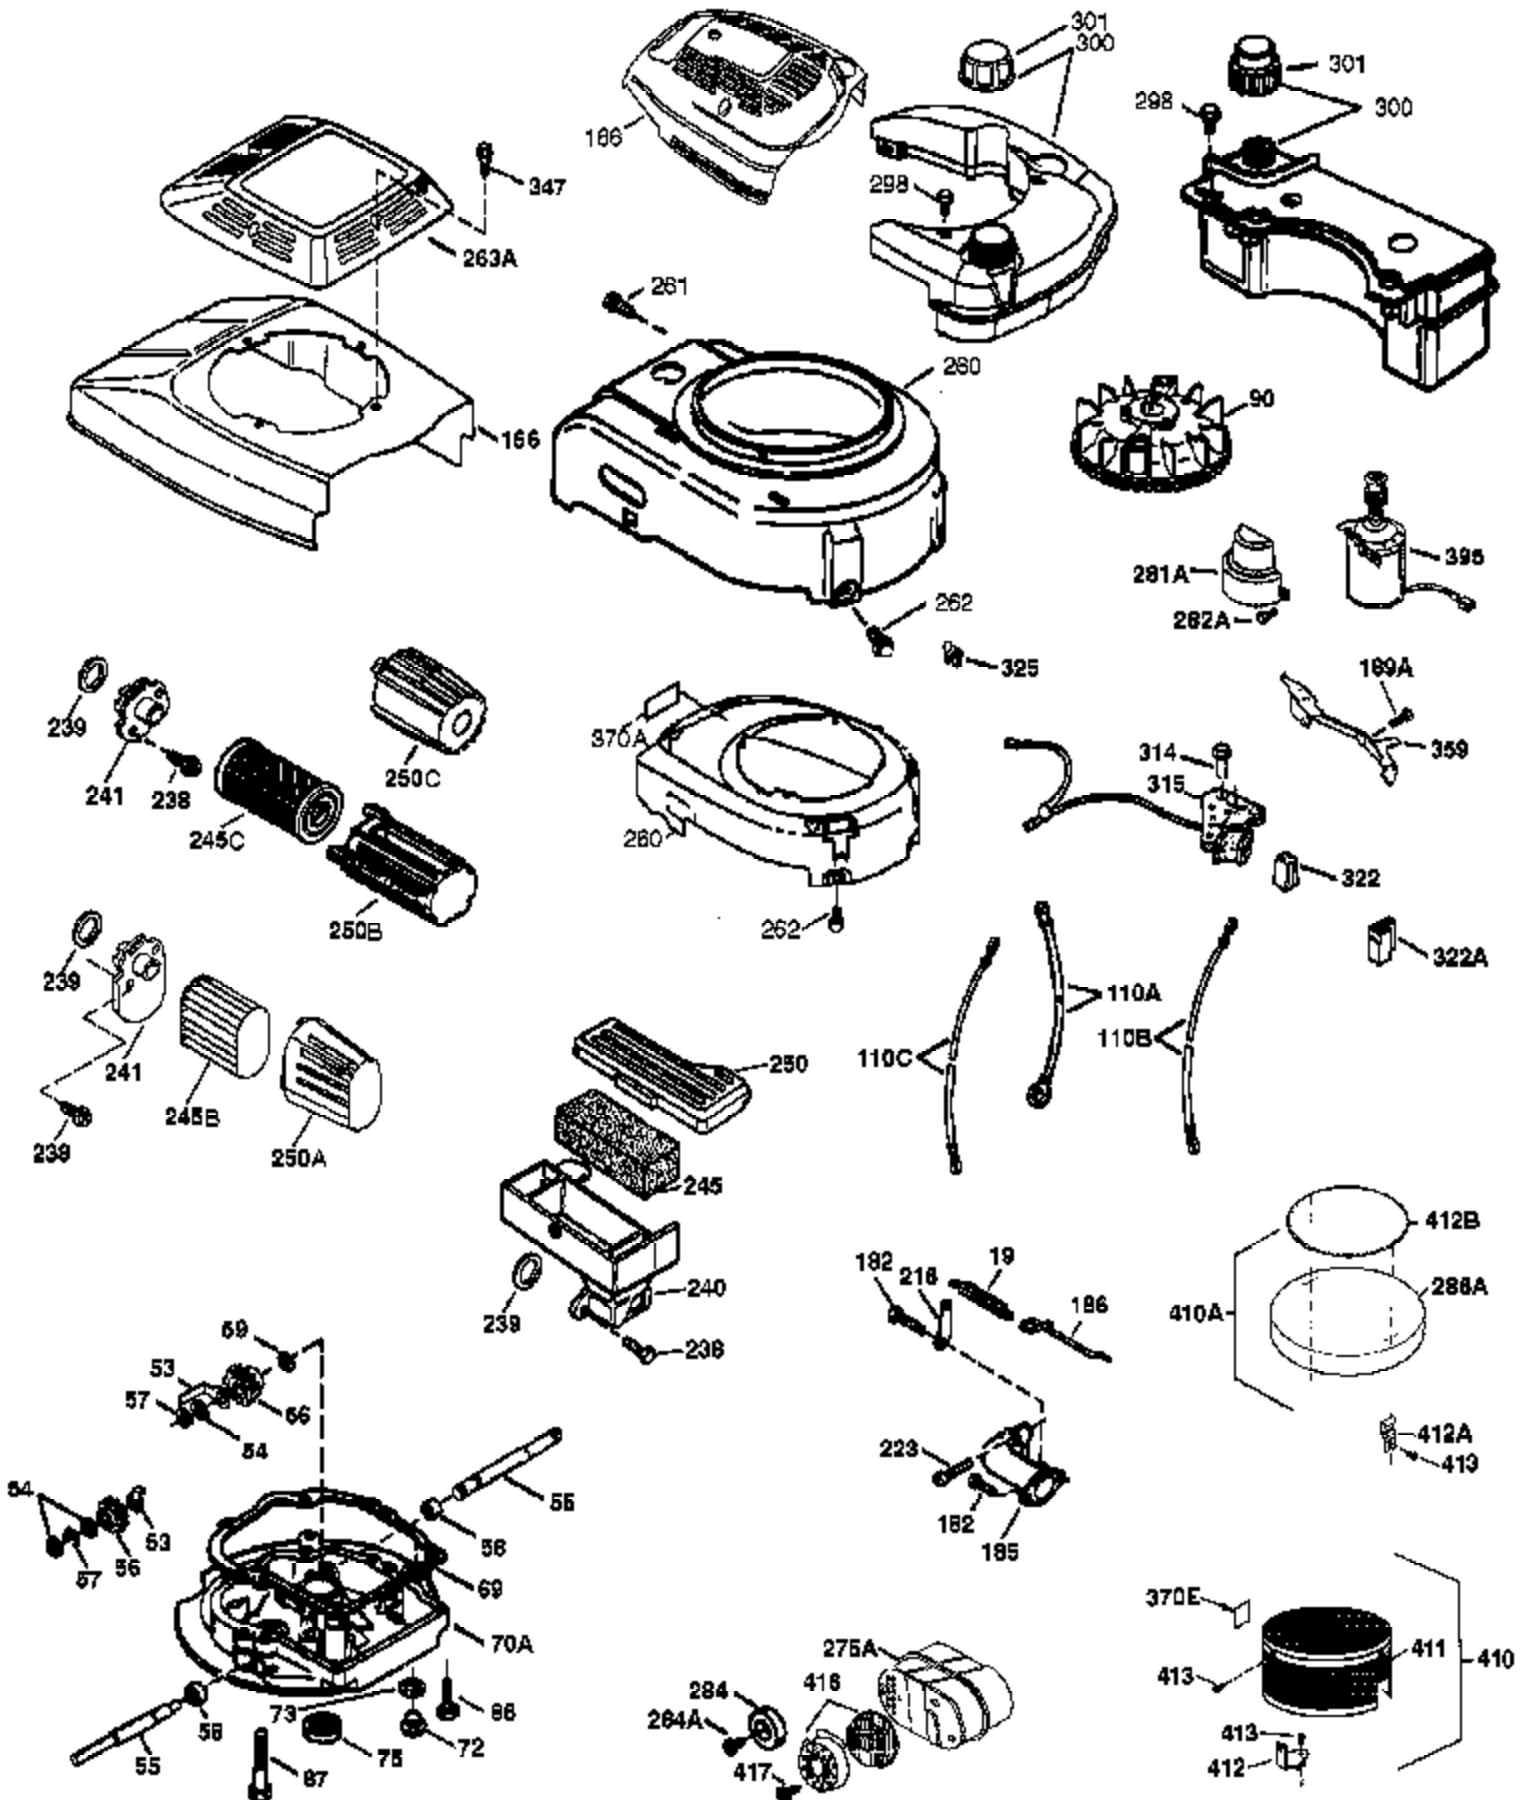

Ref #	Part Number	Qty	Description
19	36281	1	Extension Spring
41	36070	1	Piston & Pin Ass'y. (Std.) (Incl. 43)
41	36071	1	Piston & Pin Ass'y. (.010" OS) (Incl. 43)
69	35261	1	* Mounting Flange Gasket
72	36083	1	Oil Drain Plug
75	27897	1	Oil Seal
86	650488	6	Screw, 1/4-20 x 1-1/4"
90	611112	1	Flywheel
182	6201	2	Screw, 1/4-28 x 7/8"
185	36785	1	Intake Pipe
186	32653	1	Governor Link
216	33086	1	R.P.M. Adjusting Lever
223	650451	2	Screw, 1/4-20 x 1"
238	650932	2	Screw, 10-32 x 49/64"
239	34338	1	* Air Cleaner Gasket
241	35797	1	Air Cleaner Collar
245	35066	1	Air Cleaner Filter
250	35065	1	Air Cleaner Cover
260	36980	1	Blower Housing
261	30200	2	Screw, 10-24 x 9/16"
262	650831	2	Screw, 1/4-20 x 1/2"
298	28763	3	Screw, 10-32 x 35/64"
300	36916	1	Fuel Tank (Incl. 292 & 301)
301	36246	1	Fuel Cap
370A	36261	2	Lubrication Decal
416	36085	1	Spark Arrestor Kit (Incl. 417)(Optional)
417	650760	1	Screw, 8-32 x 3/8" (Optional)
900	0		Replacement Engine NONE
900	0	1	Replacement S/B 750796, order from 71 -999