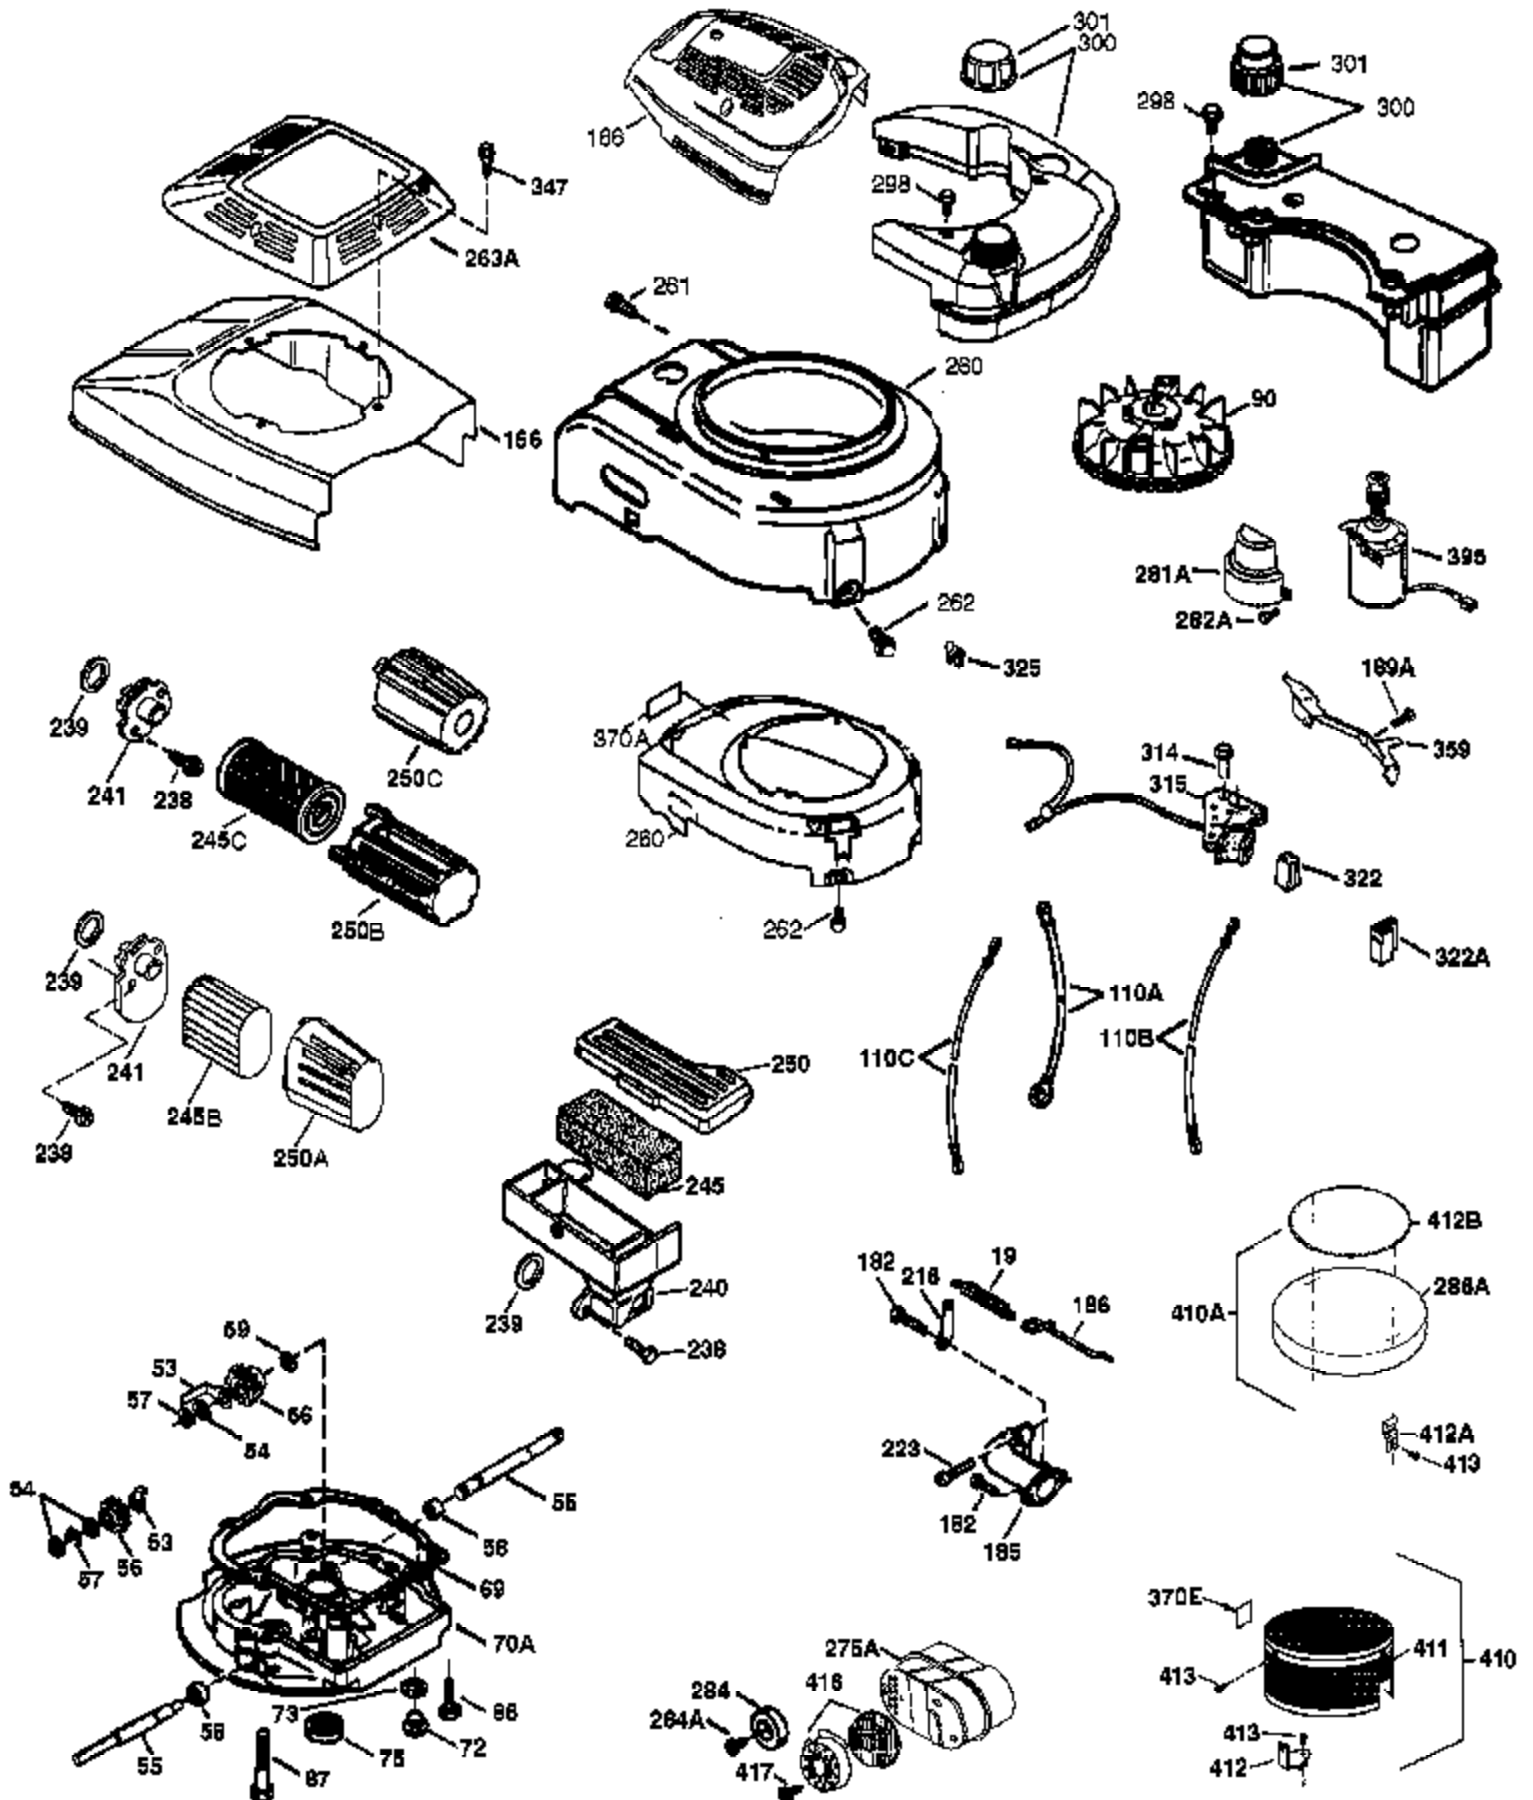

Engine Parts List #2

Ref #	Part Number	Qty	Description
19	36281	1	Extension Spring
41	36070	1	Piston & Pin Ass'y. (Std.) (Incl. 43)
41	36071	1	Piston & Pin Ass'y. (.010" OS) (Incl. 43)
69	35261	1	* Mounting Flange Gasket
72	36083	1	Oil Drain Plug
75	27897	1	Oil Seal
86	650488	6	Screw, 1/4-20 x 1-1/4"
90	611112	1	Flywheel
182	6201	2	Screw, 1/4-28 x 7/8"
185	36785	1	Intake Pipe
186	34337	1	Governor Link
223	650451	2	Screw, 1/4-20 x 1"
238	650806	2	Screw, 10-32 x 5/8"
239	34338	1	* Air Cleaner Gasket
240	36743	1	Air Cleaner Body
245	36745	1	Air Cleaner Filter
250	36744	1	Air Cleaner Cover
260	36800	1	Blower Housing
261	30200	2	Screw, 10-24 x 9/16"
262	650831	2	Screw, 1/4-20 x 1/2"
263A	36758	1	Starter Grill
298	28763	3	Screw, 10-32 x 35/64"
300	36757	1	Fuel Tank (Incl. 292 & 301)
301	36246	1	Fuel Cap
370A	36261	1	Lubrication Decal
416	36085	1	Spark Arrestor Kit (Incl. 417)(Optional)
417	650760	1	Screw, 8-32 x 3/8" (Optional)