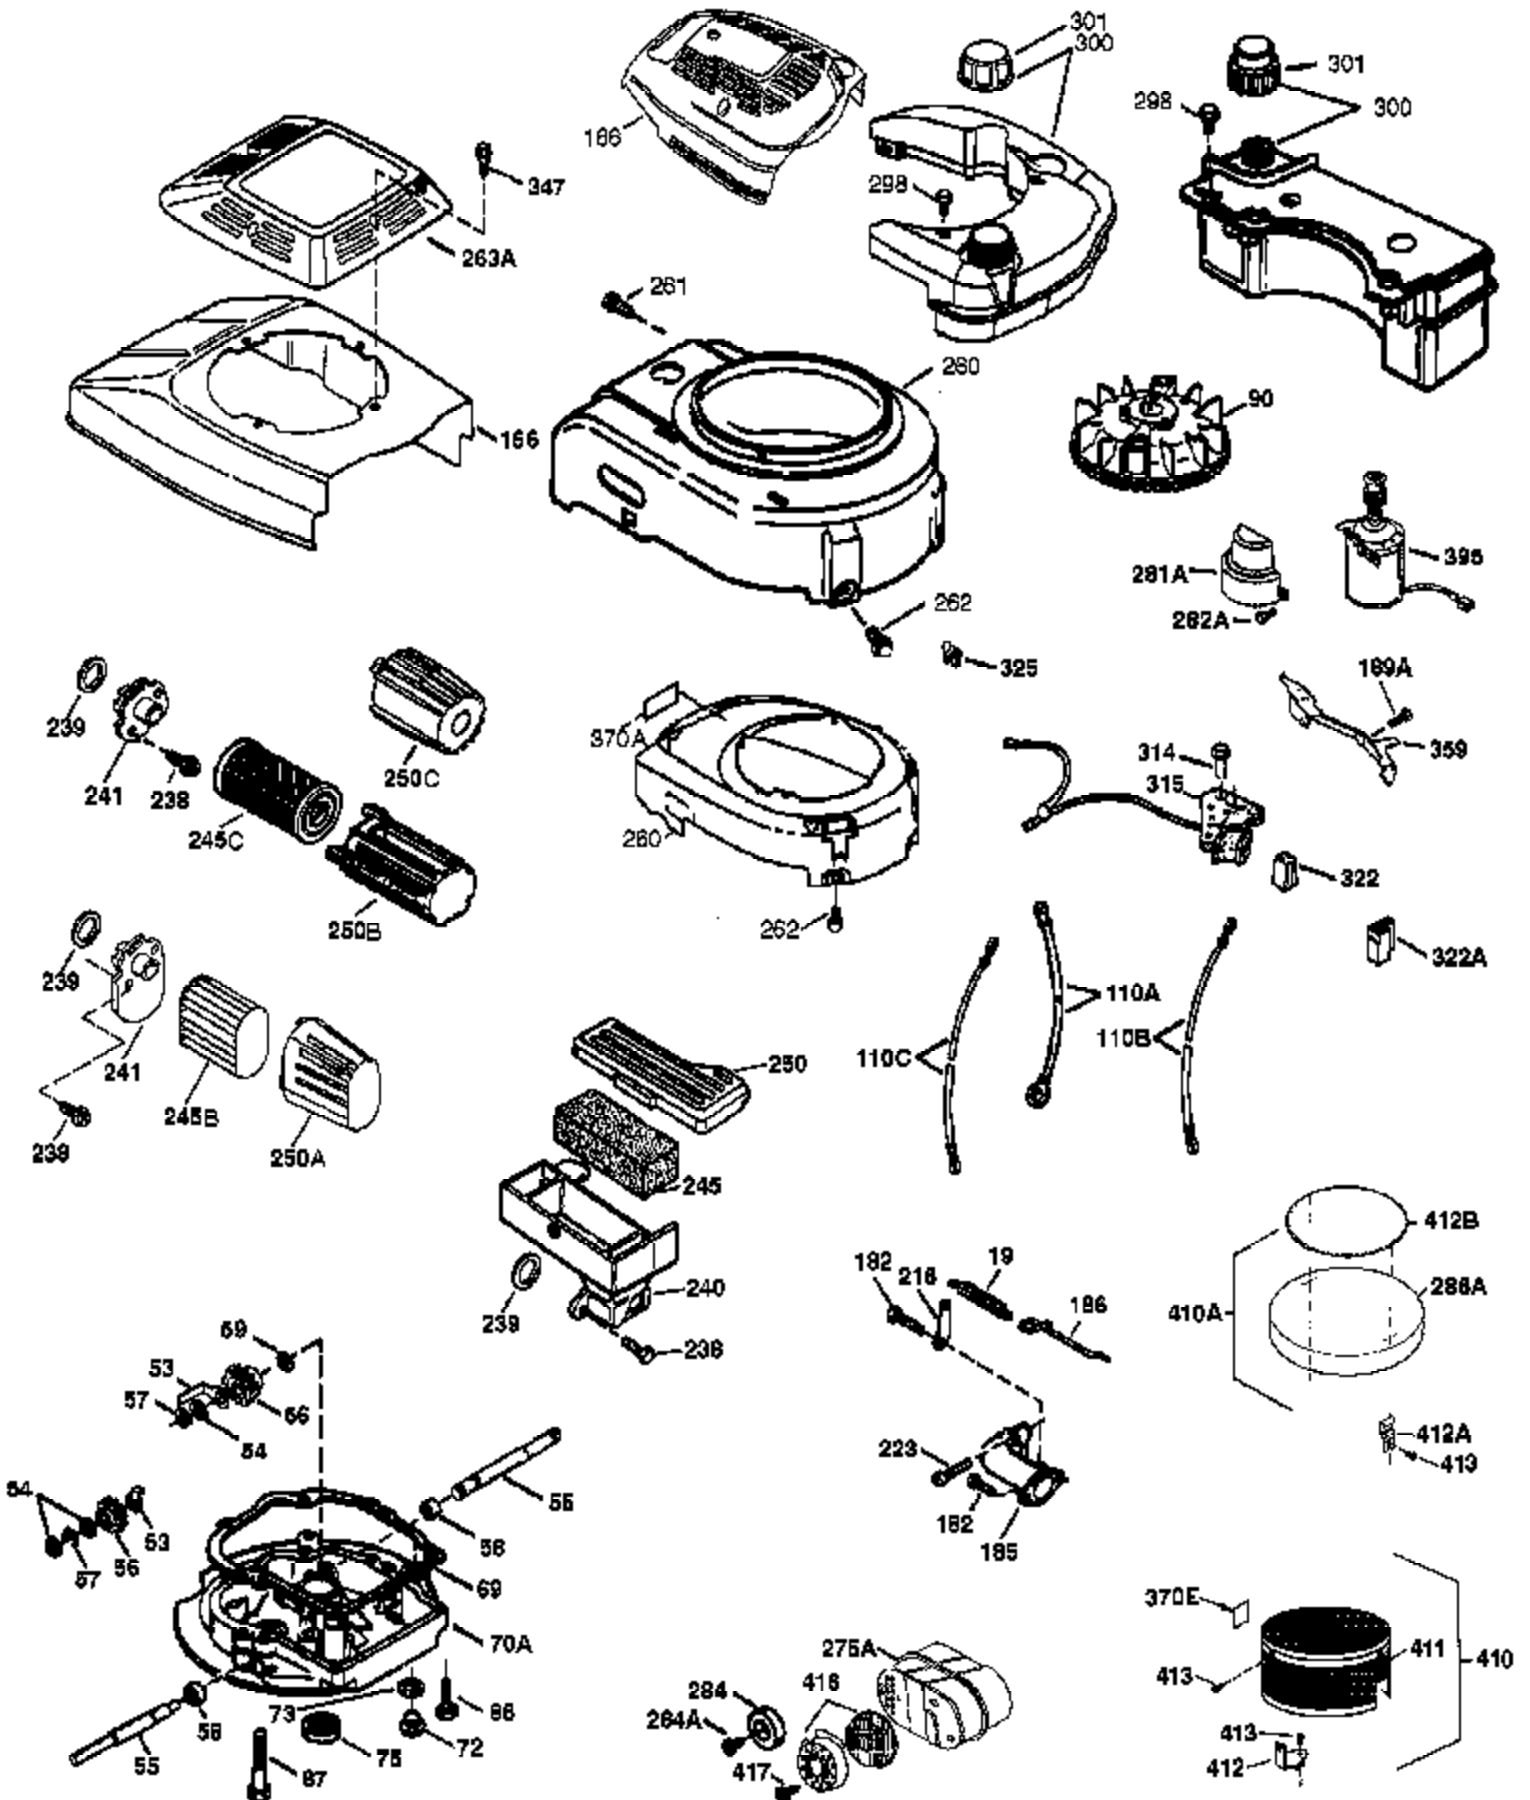

Ref #	Part Number	Qty	Description
19	36281	1	Extension Spring
41	36070	1	Piston & Pin Ass'y. (Std.) (Incl. 43)
41	36071	1	Piston & Pin Ass'y. (.010" OS) (Incl. 43)
69	35261	1	* Mounting Flange Gasket
72	36083	1	Oil Drain Plug
75	27897	1	Oil Seal
86	650488	6	Screw, 1/4-20 x 1-1/4"
90	611112	1	Flywheel
182	6201	2	Screw, 1/4-28 x 7/8"
185	36785	1	Intake Pipe
186	34337	1	Governor Link
223	650451	2	Screw, 1/4-20 x 1"
238	650932	2	Screw, 10-32 x 49/64"
239	34338	1	* Air Cleaner Gasket
241	35797	1	Air Cleaner Collar
245	35066	1	Air Cleaner Filter
250	35065	1	Air Cleaner Cover
260	36980	1	Blower Housing
261	30200	2	Screw, 10-24 x 9/16"
262	650831	2	Screw, 1/4-20 x 1/2"
275A	36838A	1	Spark Arrestor Kit (Optional) (Incl. 284,284A,416,417)
284	36663	1	Muffler Deflector (Incl. 284A)(Optional)
284A	650821		Screw, 10-32 x 1/2" (Optional)
298	28763	3	Screw, 10-32 x 35/64"
300	36916	1	Fuel Tank (Incl. 292 & 301)
301	36246	1	Fuel Cap
325	37152	1	Spring Clip
370A	36261	2	Lubrication Decal
416	36085	1	Spark Arrestor Kit (Incl. 417)(Optional)
417	650821	1	Screw, 10-32 x 1/2" (Optional)
900	0	1	Replacement Engine 750818A, order from 71-999
900	0	1	Replacement Short Block 750796B, order from 71-999