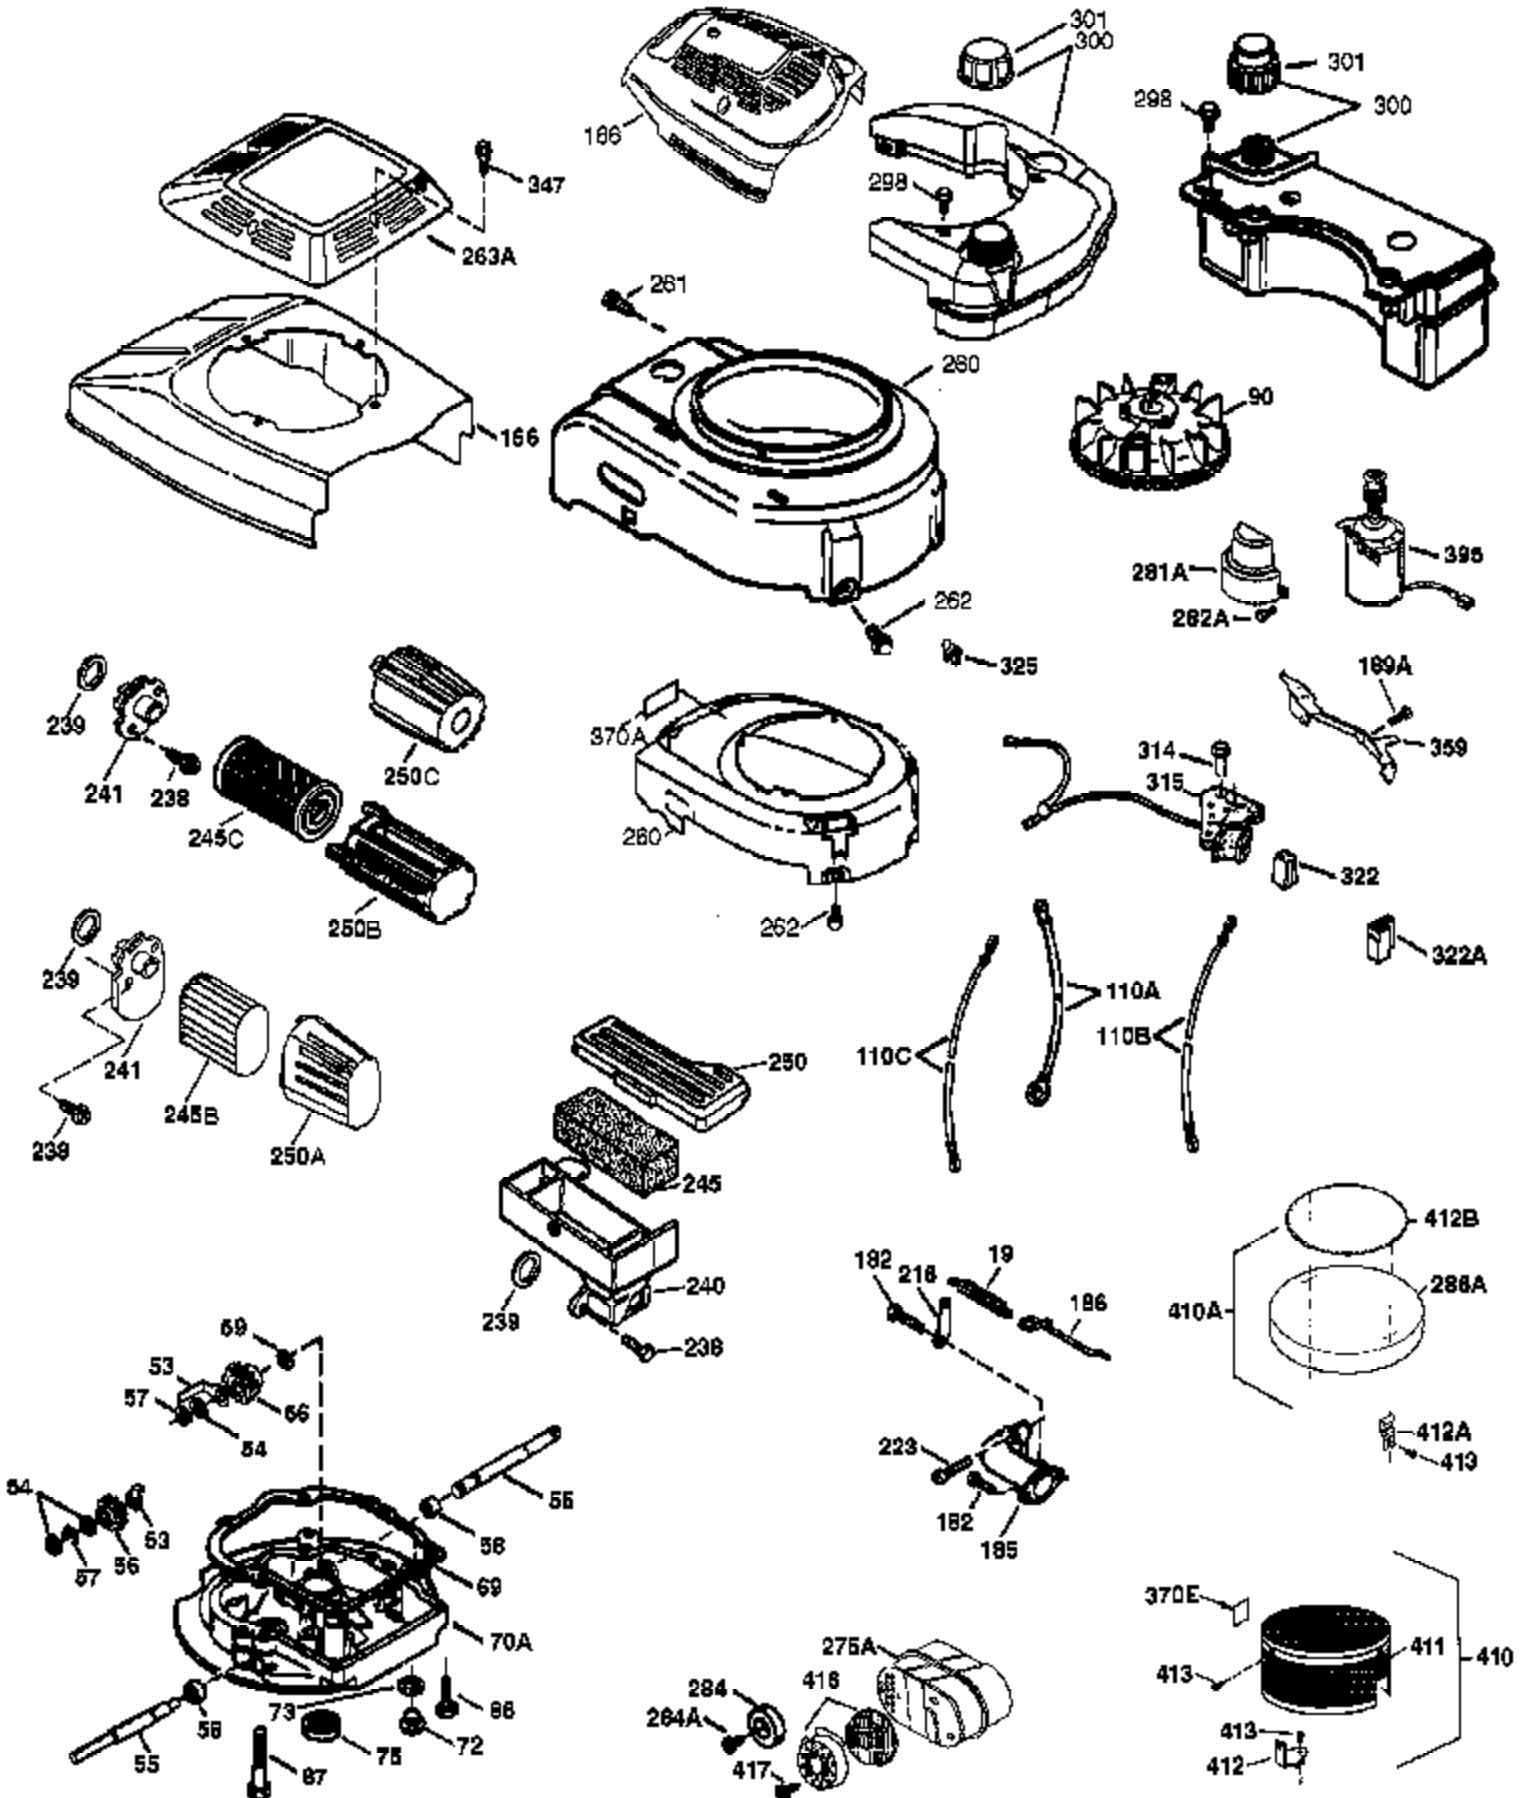

Engine Parts List #2

Ref #	Part Number	Qty	Description
19	36281	1	Extension Spring
41	36070	1	Piston & Pin Ass'y. (Std.) (Incl. 43)
41	36071	1	Piston & Pin Ass'y. (.010" OS) (Incl. 43)
69	35261	1	* Mounting Flange Gasket
72	36083	1	Oil Drain Plug
75	27897	1	Oil Seal
86	650488	6	Screw, 1/4-20 x 1-1/4"
90	611112	1	Flywheel
182	6201	2	Screw, 1/4-28 x 7/8"
185	36785	1	Intake Pipe
186	34337	1	Governor Link
223	650451	2	Screw, 1/4-20 x 1"
238	650932	2	Screw, 10-32 x 49/64"
239	34338	1	* Air Cleaner Gasket
241	35797	1	Air Cleaner Collar
245	35066	1	Air Cleaner Filter
250	35065	1	Air Cleaner Cover
260	36980	1	Blower Housing
261	30200	2	Screw, 10-24 x 9/16"
262	650831	2	Screw, 1/4-20 x 1/2"
298	28763	3	Screw, 10-32 x 35/64"
300	36916	1	Fuel Tank (Incl. 292 & 301)
301	36246	1	Fuel Cap
370A	36261	2	Lubrication Decal
416	36085	1	Spark Arrestor Kit (Incl. 417)(Optional)
417	650760	1	Screw, 8-32 x 3/8" (Optional)
900	0		Replacement Engine NONE
900	0	1	Replacement S/B 750796, order from 71 -999