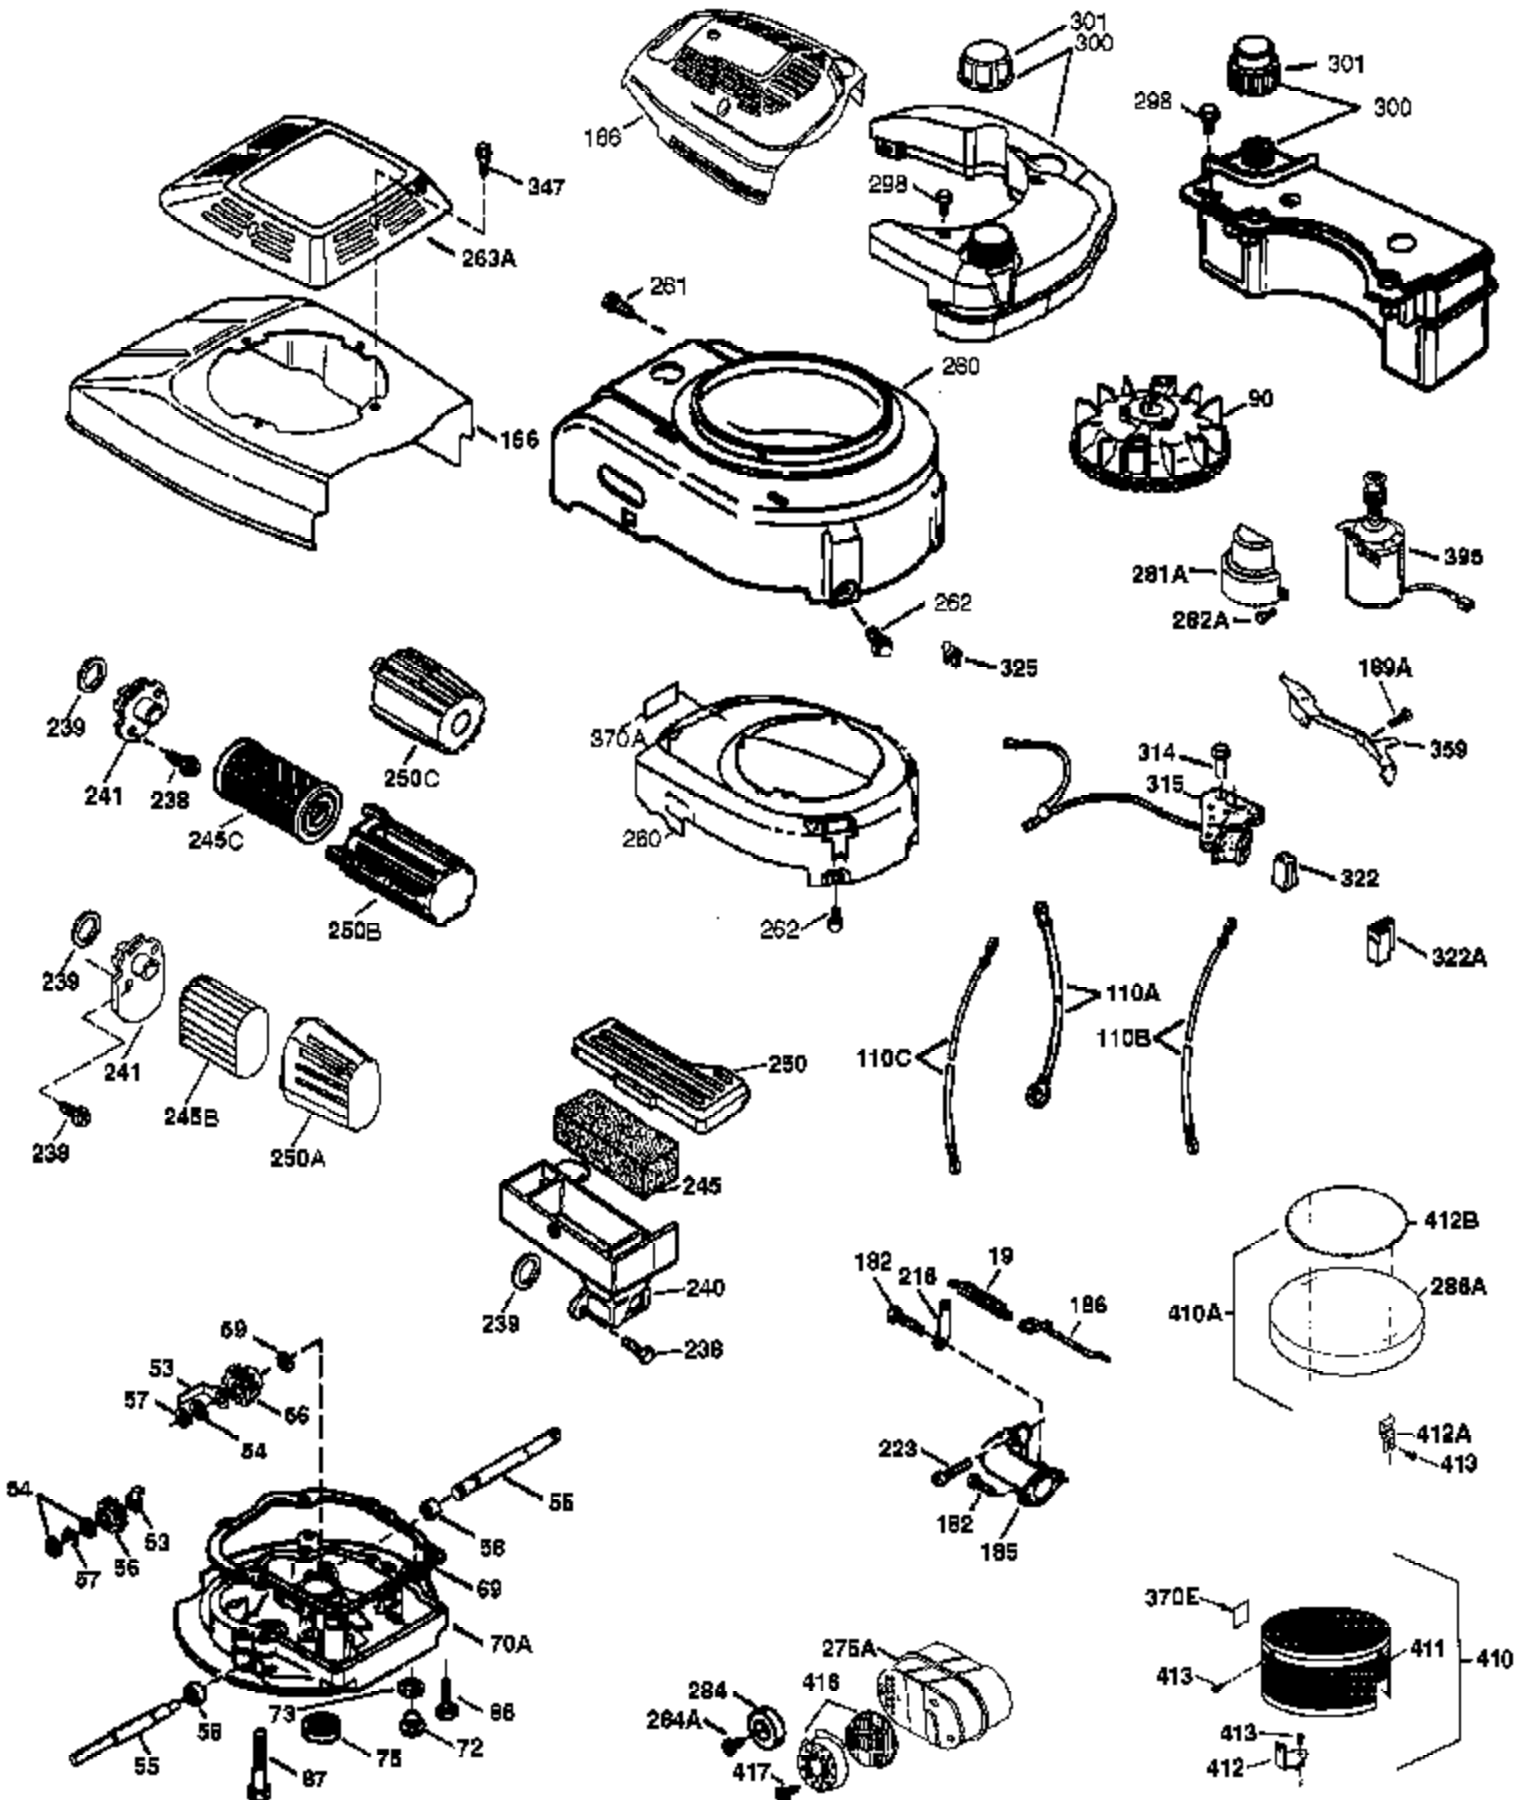

Ref #	Part Number	Qty	Description
19	36281	1	Extension Spring
41	36070	1	Piston & Pin Ass'y. (Std.) (Incl. 43)
41	36071	1	Piston & Pin Ass'y. (.010" OS) (Incl. 43)
69	35261	1	* Mounting Flange Gasket
72	30572	1	Oil Drain Plug (Incl. 73)
73	28833	1	Drain Plug Gasket
75	27897	1	Oil Seal
86	650488	6	Screw, 1/4-20 x 1-1/4"
90	611112	1	Flywheel
182	6201	2	Screw, 1/4-28 x 7/8"
185	36785	1	Intake Pipe
186	34337	1	Governor Link
223	650451	2	Screw, 1/4-20 x 1"
238	650806	2	Screw, 10-32 x 5/8"
239	34338	1	* Air Cleaner Gasket
240	36743	1	Air Cleaner Body
245	36745	1	Air Cleaner Filter
250	36744	1	Air Cleaner Cover
260	36800	1	Blower Housing
261	30200	2	Screw, 10-24 x 9/16"
262	650831	2	Screw, 1/4-20 x 1/2"
263A	36758	1	Starter Grill
298	28763	3	Screw, 10-32 x 35/64"
300	36757	1	Fuel Tank (Incl. 292 & 301)
301	36246	1	Fuel Cap
370A	36261	1	Lubrication Decal
416	36085	1	Spark Arrestor Kit (Incl. 417)(Optional)
417	650821	1	Screw, 10-32 x 1/2" (Optional)