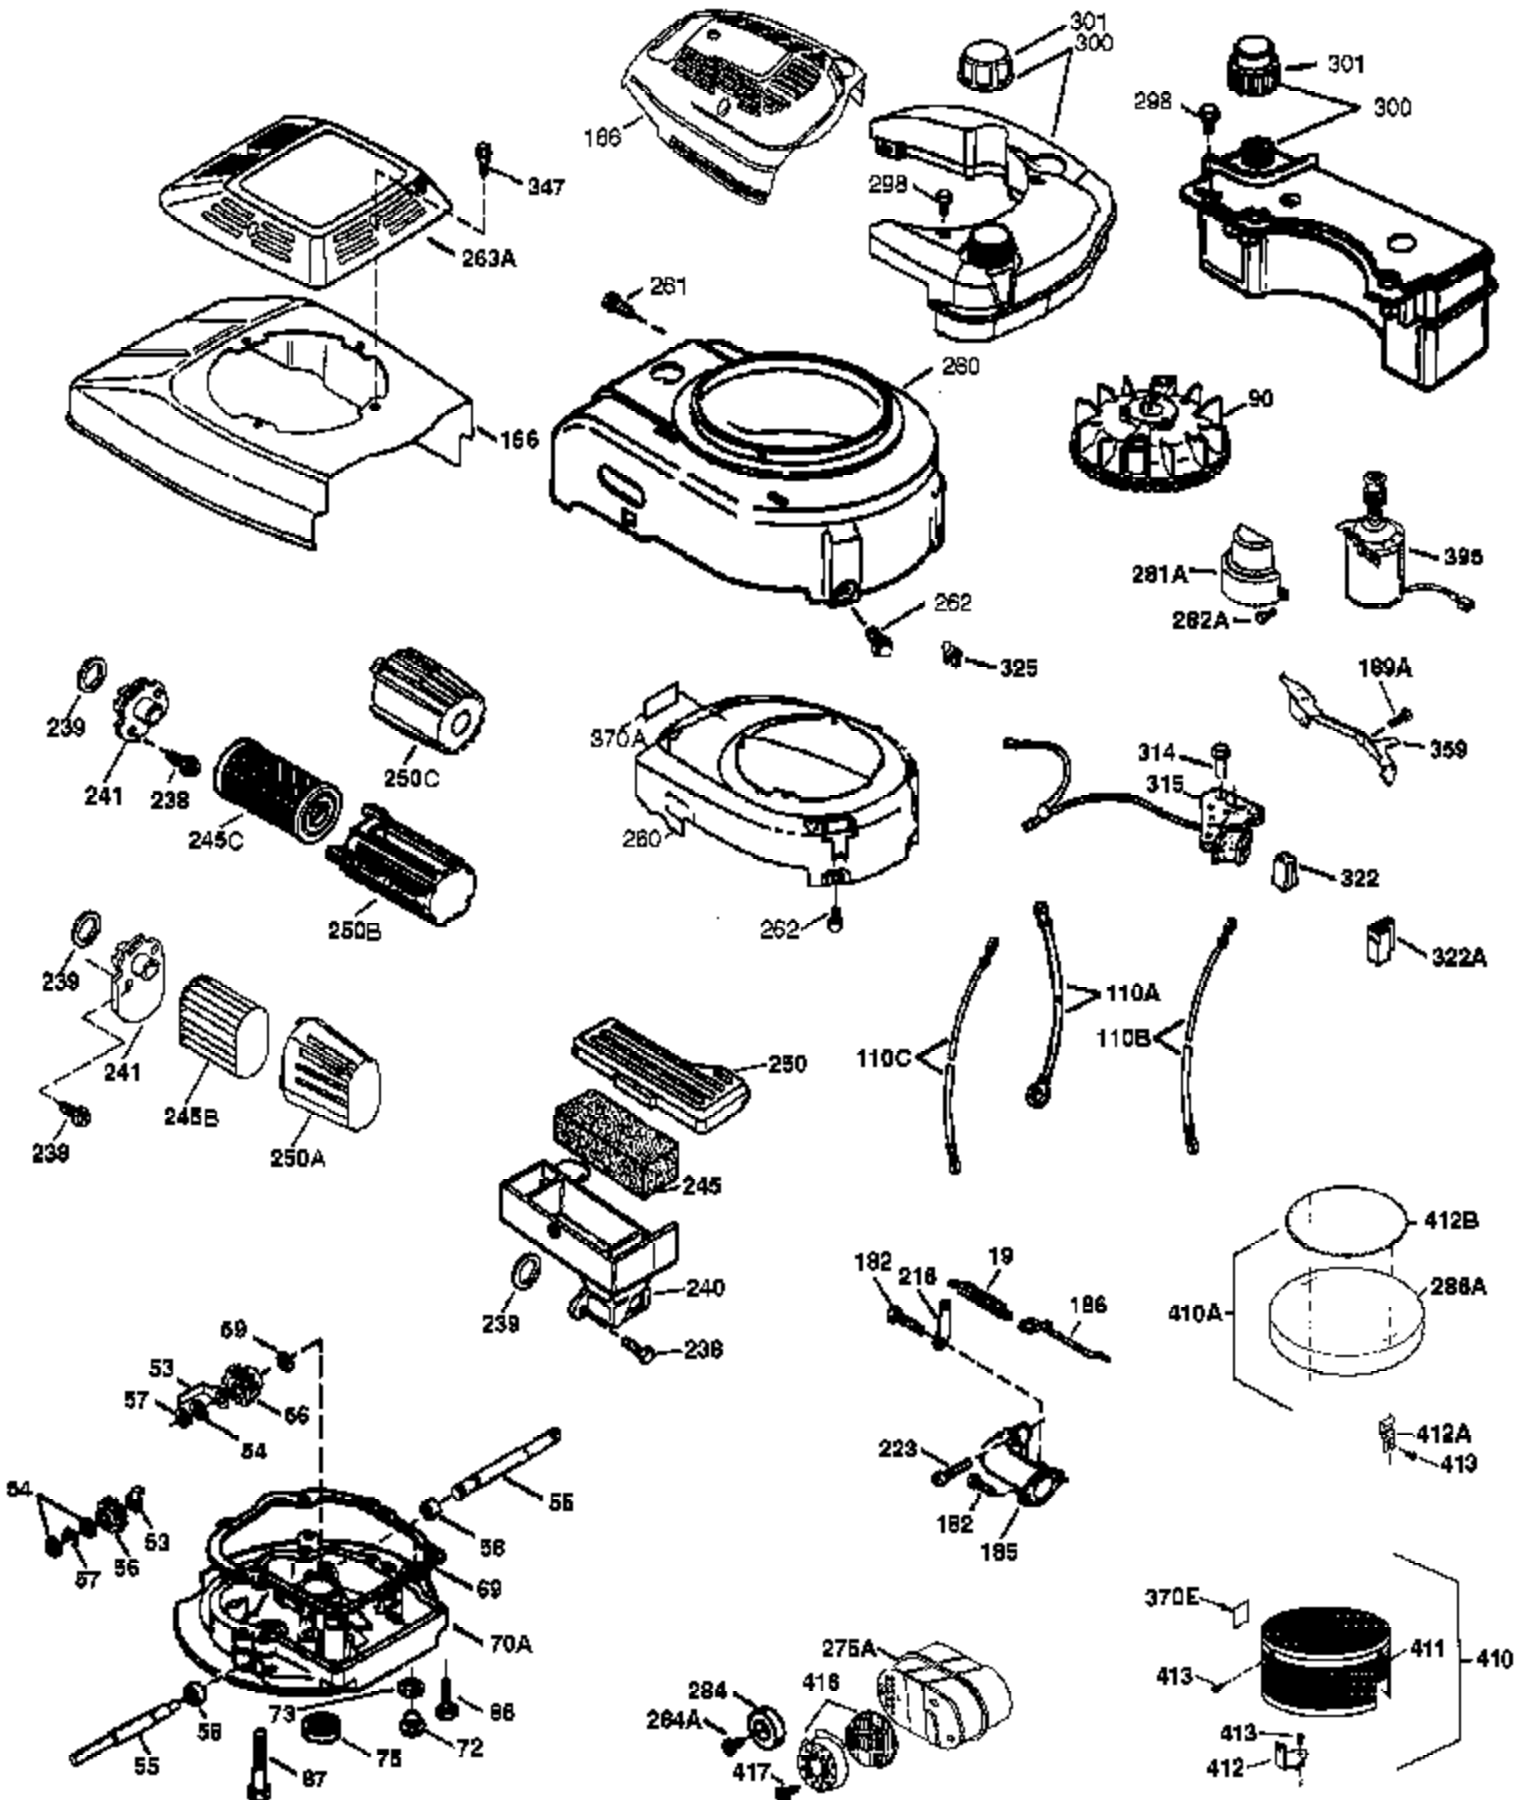

Engine Parts List #2

Ref #	Part Number	Qty	Description
19	36281	1	Extension Spring
41	36070	1	Piston & Pin Ass'y. (Std.) (Incl. 43)
41	36071	1	Piston & Pin Ass'y. (.010" OS) (Incl. 43)
69	35261	1	Mounting Flange Gasket
72	30572	1	Oil Drain Plug (Incl. 73)
73	28833	1	Drain Plug Gasket
75	27897	1	Oil Seal
86	650488	6	Screw, 1/4-20 x 1-1/4"
90	611112	1	Flywheel
182	6201	2	Screw, 1/4-28 x 7/8"
185	36785	1	Intake Pipe
186	34337	1	Governor Link
223	650451	2	Screw, 1/4-20 x 1"
238	650932	2	Screw, 10-32 x 49/64"
239	34338	1	* Air Cleaner Gasket
241	35797	1	Air Cleaner Collar
245	35066	1	Air Cleaner Filter
250	35986	1	Air Cleaner Cover
260	36798	1	Blower Housing
261	30200	2	Screw, 10-24 x 9/16"
262	650831	2	Screw, 1/4-20 x 1/2"
300	35586	1	Fuel Tank (Incl. 292 & 301)
301	36246	1	Fuel Cap
370A	36261	1	Lubrication Decal
416	36085	1	Spark Arrestor Kit (Incl. 417)(Optional)
417	650760	1	Screw, 8-32 x 3/8" (Optional)