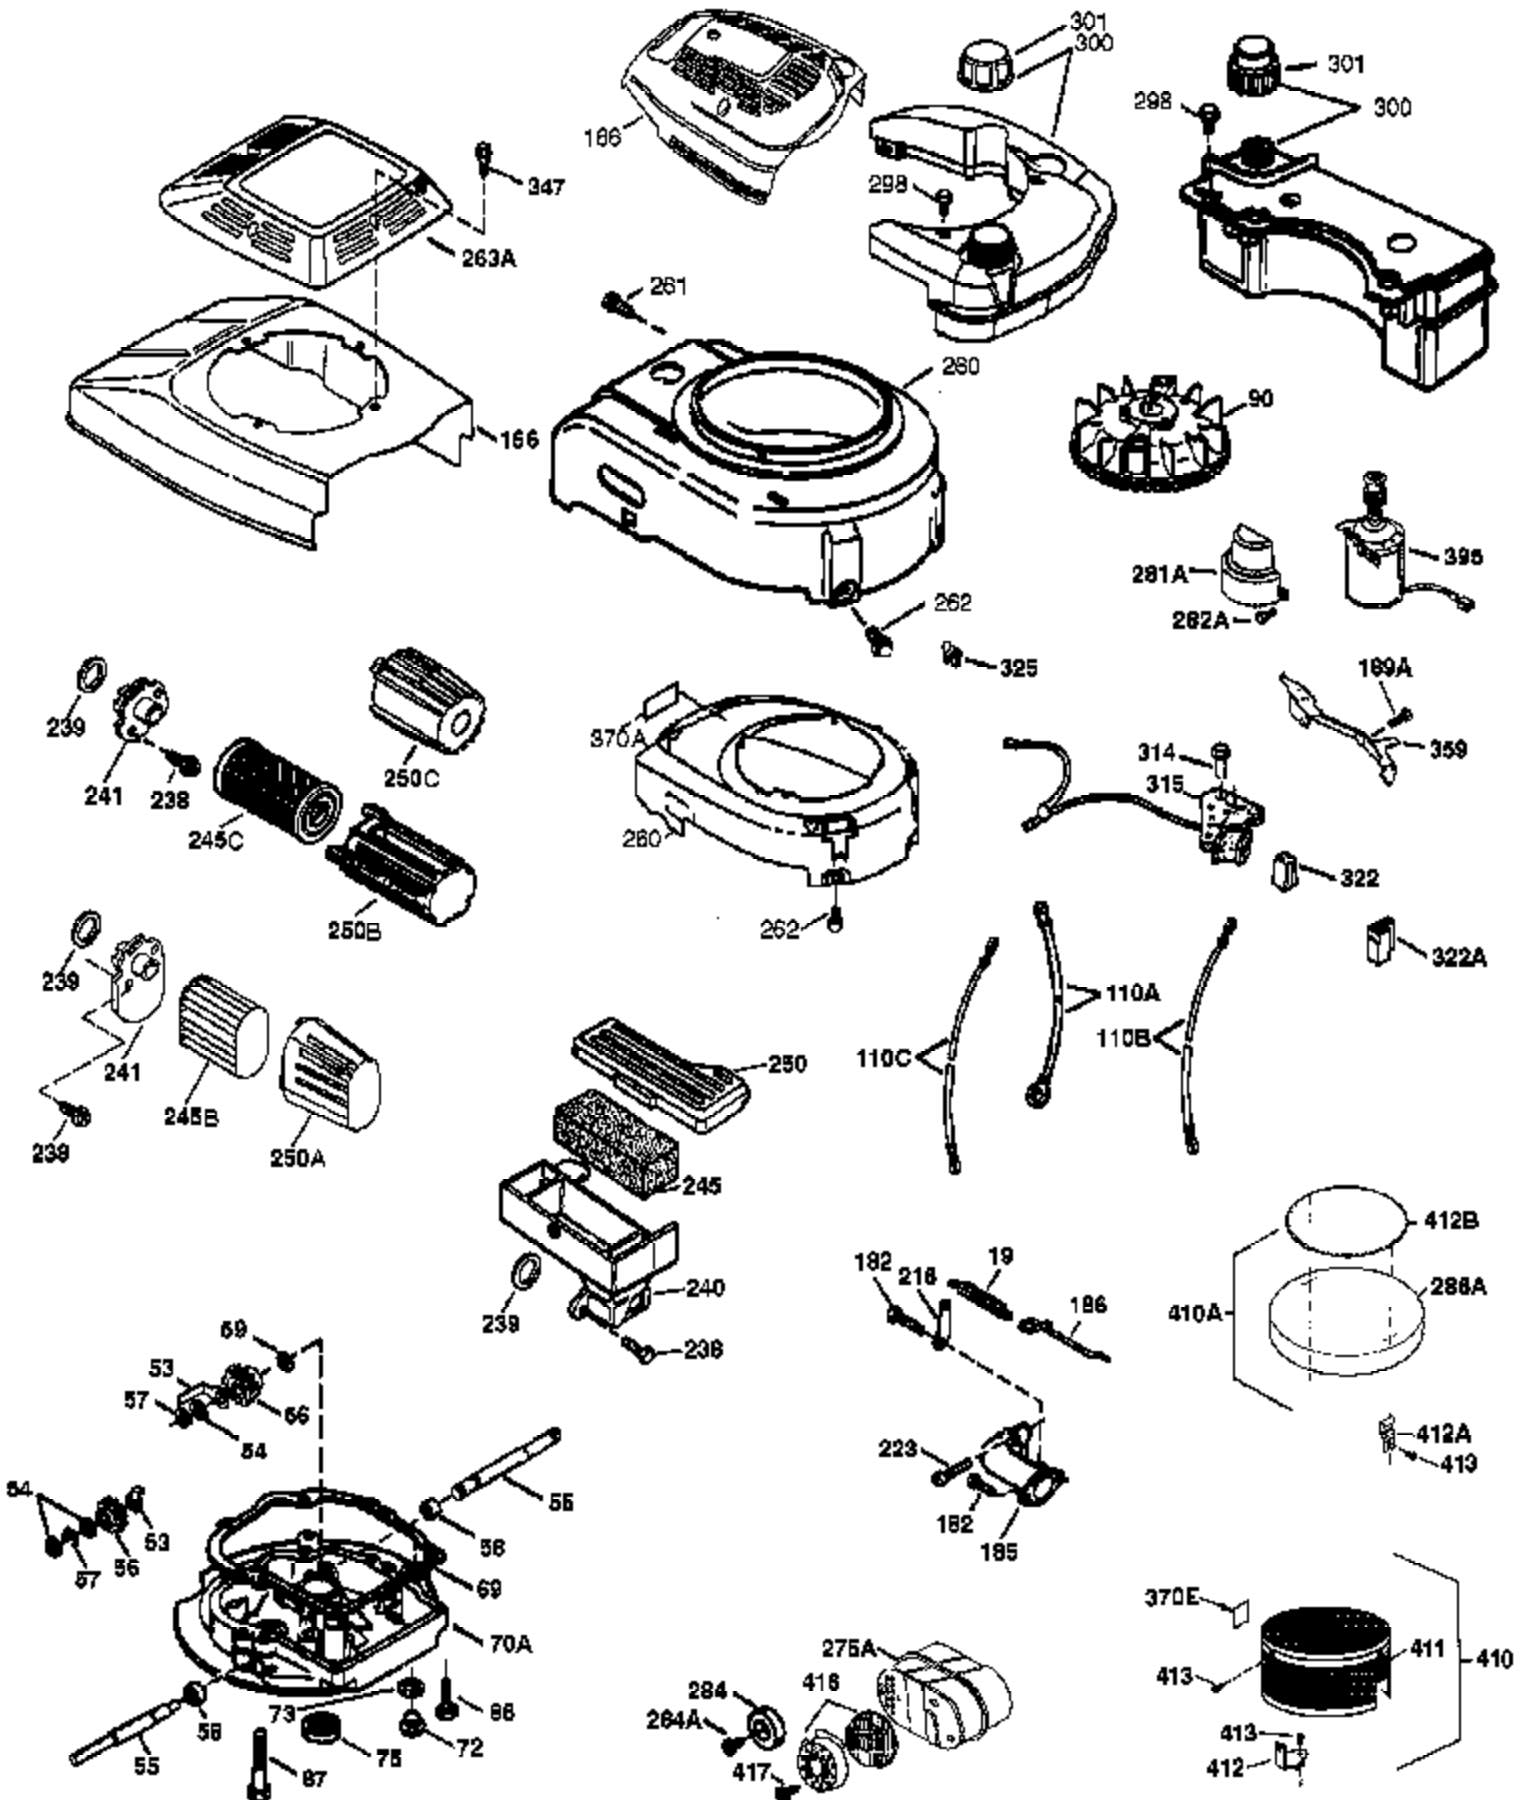

Engine Parts List #2

Ref #	Part Number	Qty	Description
	19 36281	1	Extension Spring
	41 36070	1	Piston & Pin Ass'y. (Std.) (Incl. 43)
	41 36071	1	Piston & Pin Ass'y. (.010" OS) (Incl. 43)
	69 35261	1	Mounting Flange Gasket
	72 36083	1	Oil Drain Plug
	75 27897	1	Oil Seal
	86 650488	6	Screw, 1/4-20 x 1-1/4"
	90 611112	1	Flywheel
110A	36230	1	Ground Wire
182	6201	2	Screw, 1/4-28 x 7/8"
185	36785	1	Intake Pipe
186	34337	1	Governor Link
223	650451	2	Screw, 1/4-20 x 1"
238	650932	2	Screw, 10-32 x 49/64"
239	34338	1	* Air Cleaner Gasket
241	35797	1	Air Cleaner Collar
245	35066	1	Air Cleaner Filter
250	35986	1	Air Cleaner Cover
260	36798	1	Blower Housing
261	30200	2	Screw, 10-24 x 9/16"
262	650831	2	Screw, 1/4-20 x 1/2"
284A	650760	1	Screw, 8-32 x 3/8"
284	34422	1	Muffler Deflector (Incl. 284A)
300	35586	1	Fuel Tank (Incl. 292 & 301)
301	36246	1	Fuel Cap
370A	36261	1	Lubrication Decal
416	36085	1	Spark Arrestor Kit (Incl. 417)(Optional)
417	650760	1	Screw, 8-32 x 3/8" (Optional)