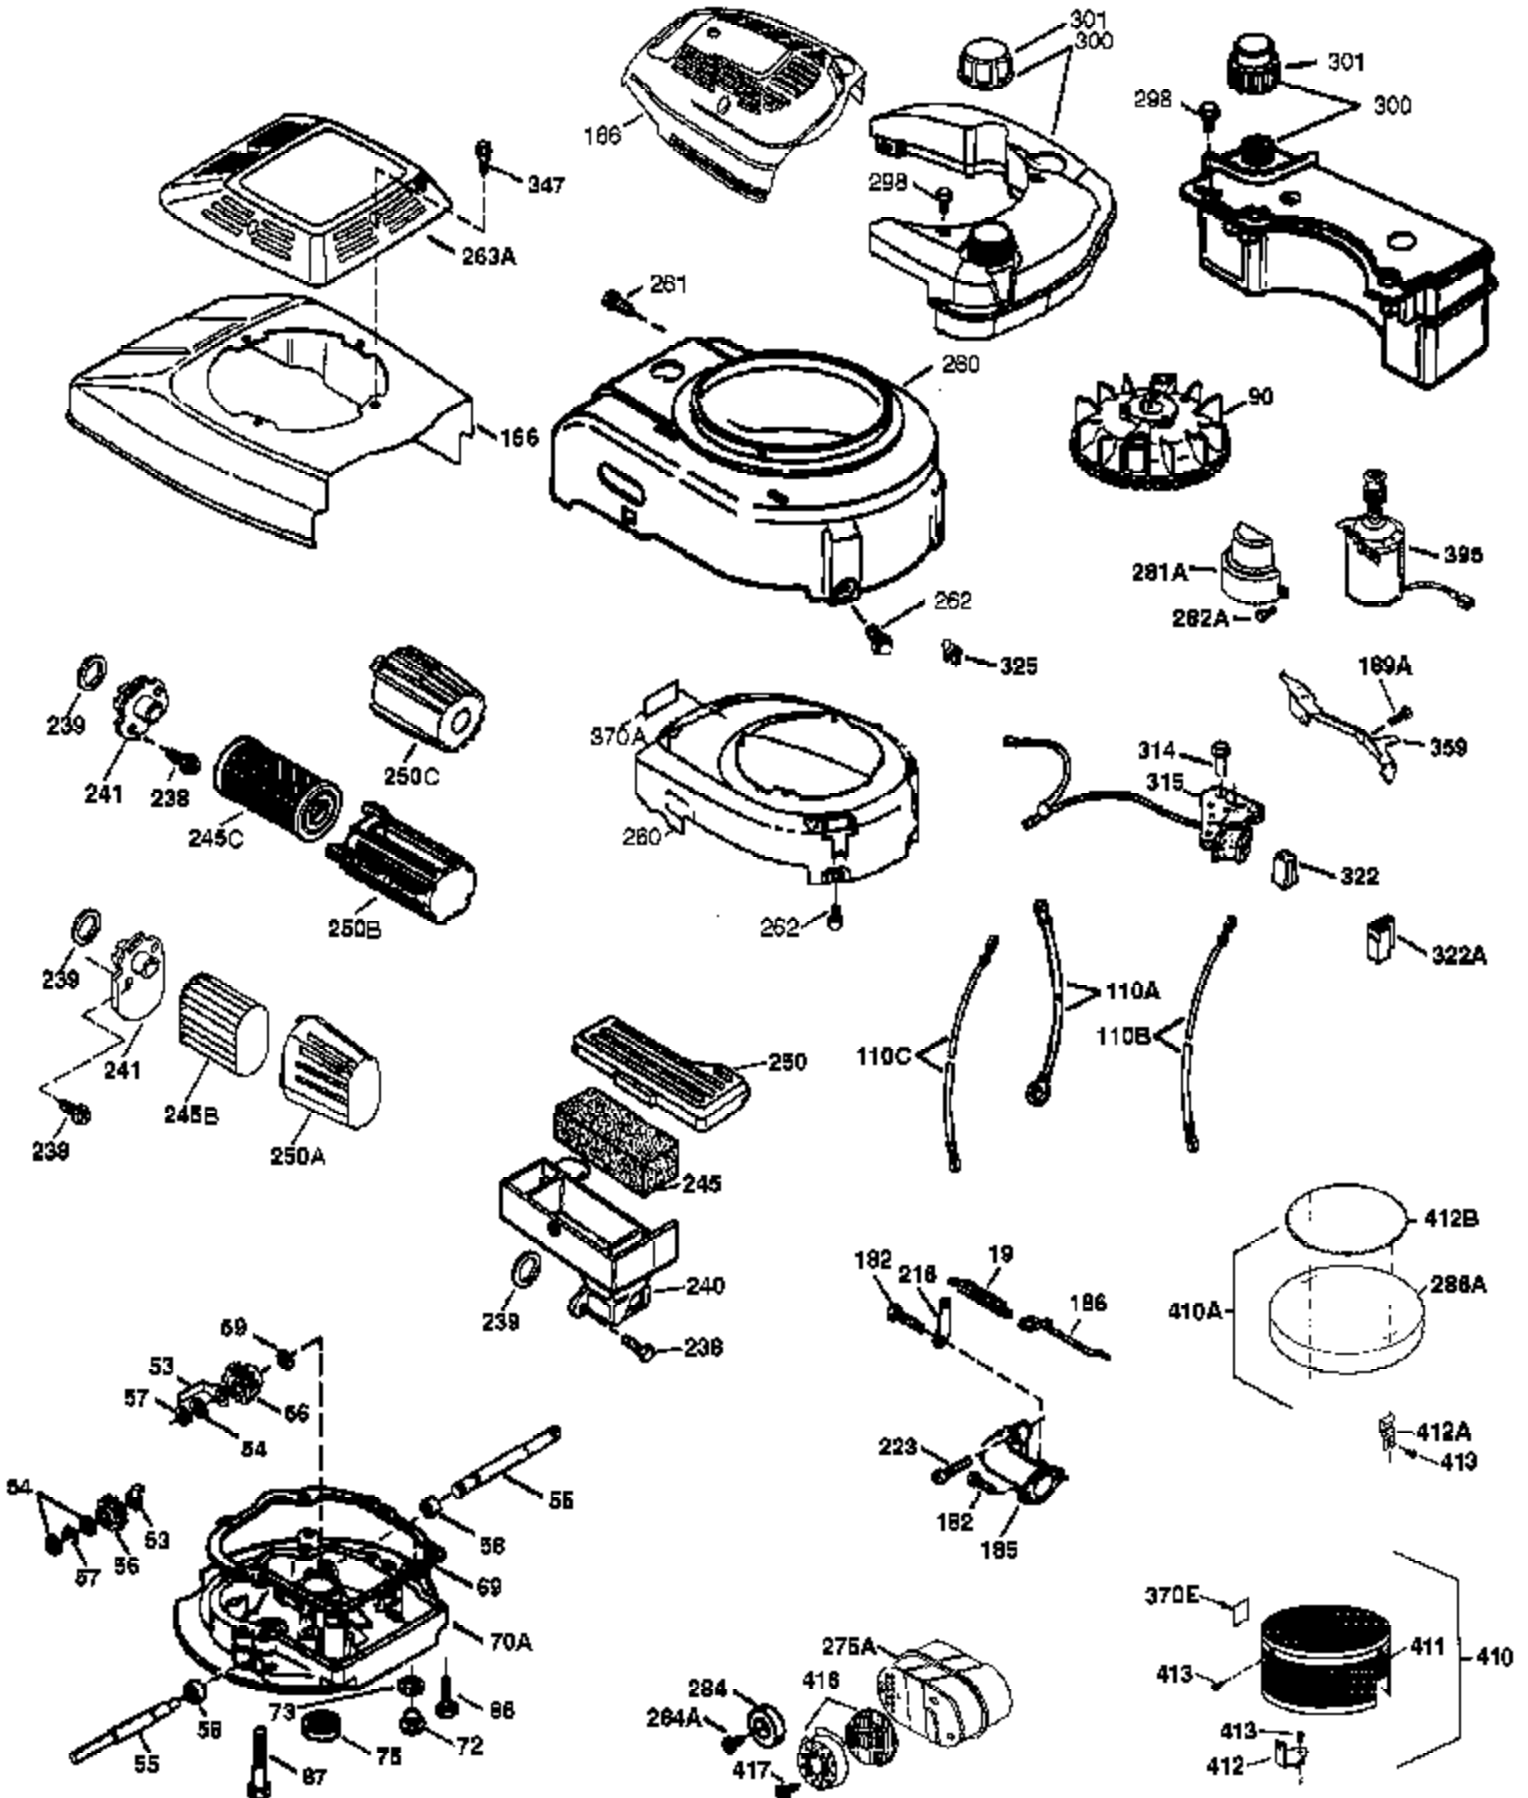

Engine Parts List #2

Ref #	Part Number	Qty	Description
19	36281	1	Extension Spring
41	36070	1	Piston & Pin Ass'y. (Std.) (Incl. 43)
41	36071	1	Piston & Pin Ass'y. (.010" OS) (Incl. 43)
69	35261	1	* Mounting Flange Gasket
72	36083	1	Oil Drain Plug
75	27897	1	Oil Seal
86	650488	6	Screw, 1/4-20 x 1-1/4"
90	611112	1	Flywheel
182	6201	2	Screw, 1/4-28 x 7/8"
185	36785	1	Intake Pipe
186	32653	1	Governor Link
216	33086	1	R.P.M. Adjusting Lever
223	650451	2	Screw, 1/4-20 x 1"
238	650932	2	Screw, 10-32 x 49/64"
239	34338	1	* Air Cleaner Gasket
241	35797	1	Air Cleaner Collar
245	35066	1	Air Cleaner Filter
250	35065	1	Air Cleaner Cover
260	36980	1	Blower Housing
261	30200	2	Screw, 10-24 x 9/16"
262	650831	2	Screw, 1/4-20 x 1/2"
298	28763	3	Screw, 10-32 x 35/64"
300	36916	1	Fuel Tank (Incl. 292 & 301)
301	36246	1	Fuel Cap
370A	36261	2	Lubrication Decal
416	36085	1	Spark Arrestor Kit (Incl. 417)(Optional)
417	650760	1	Screw, 8-32 x 3/8" (Optional)
900	0		Replacement Engine NONE
900	0	1	Replacement S/B 750795, order from 71 -999