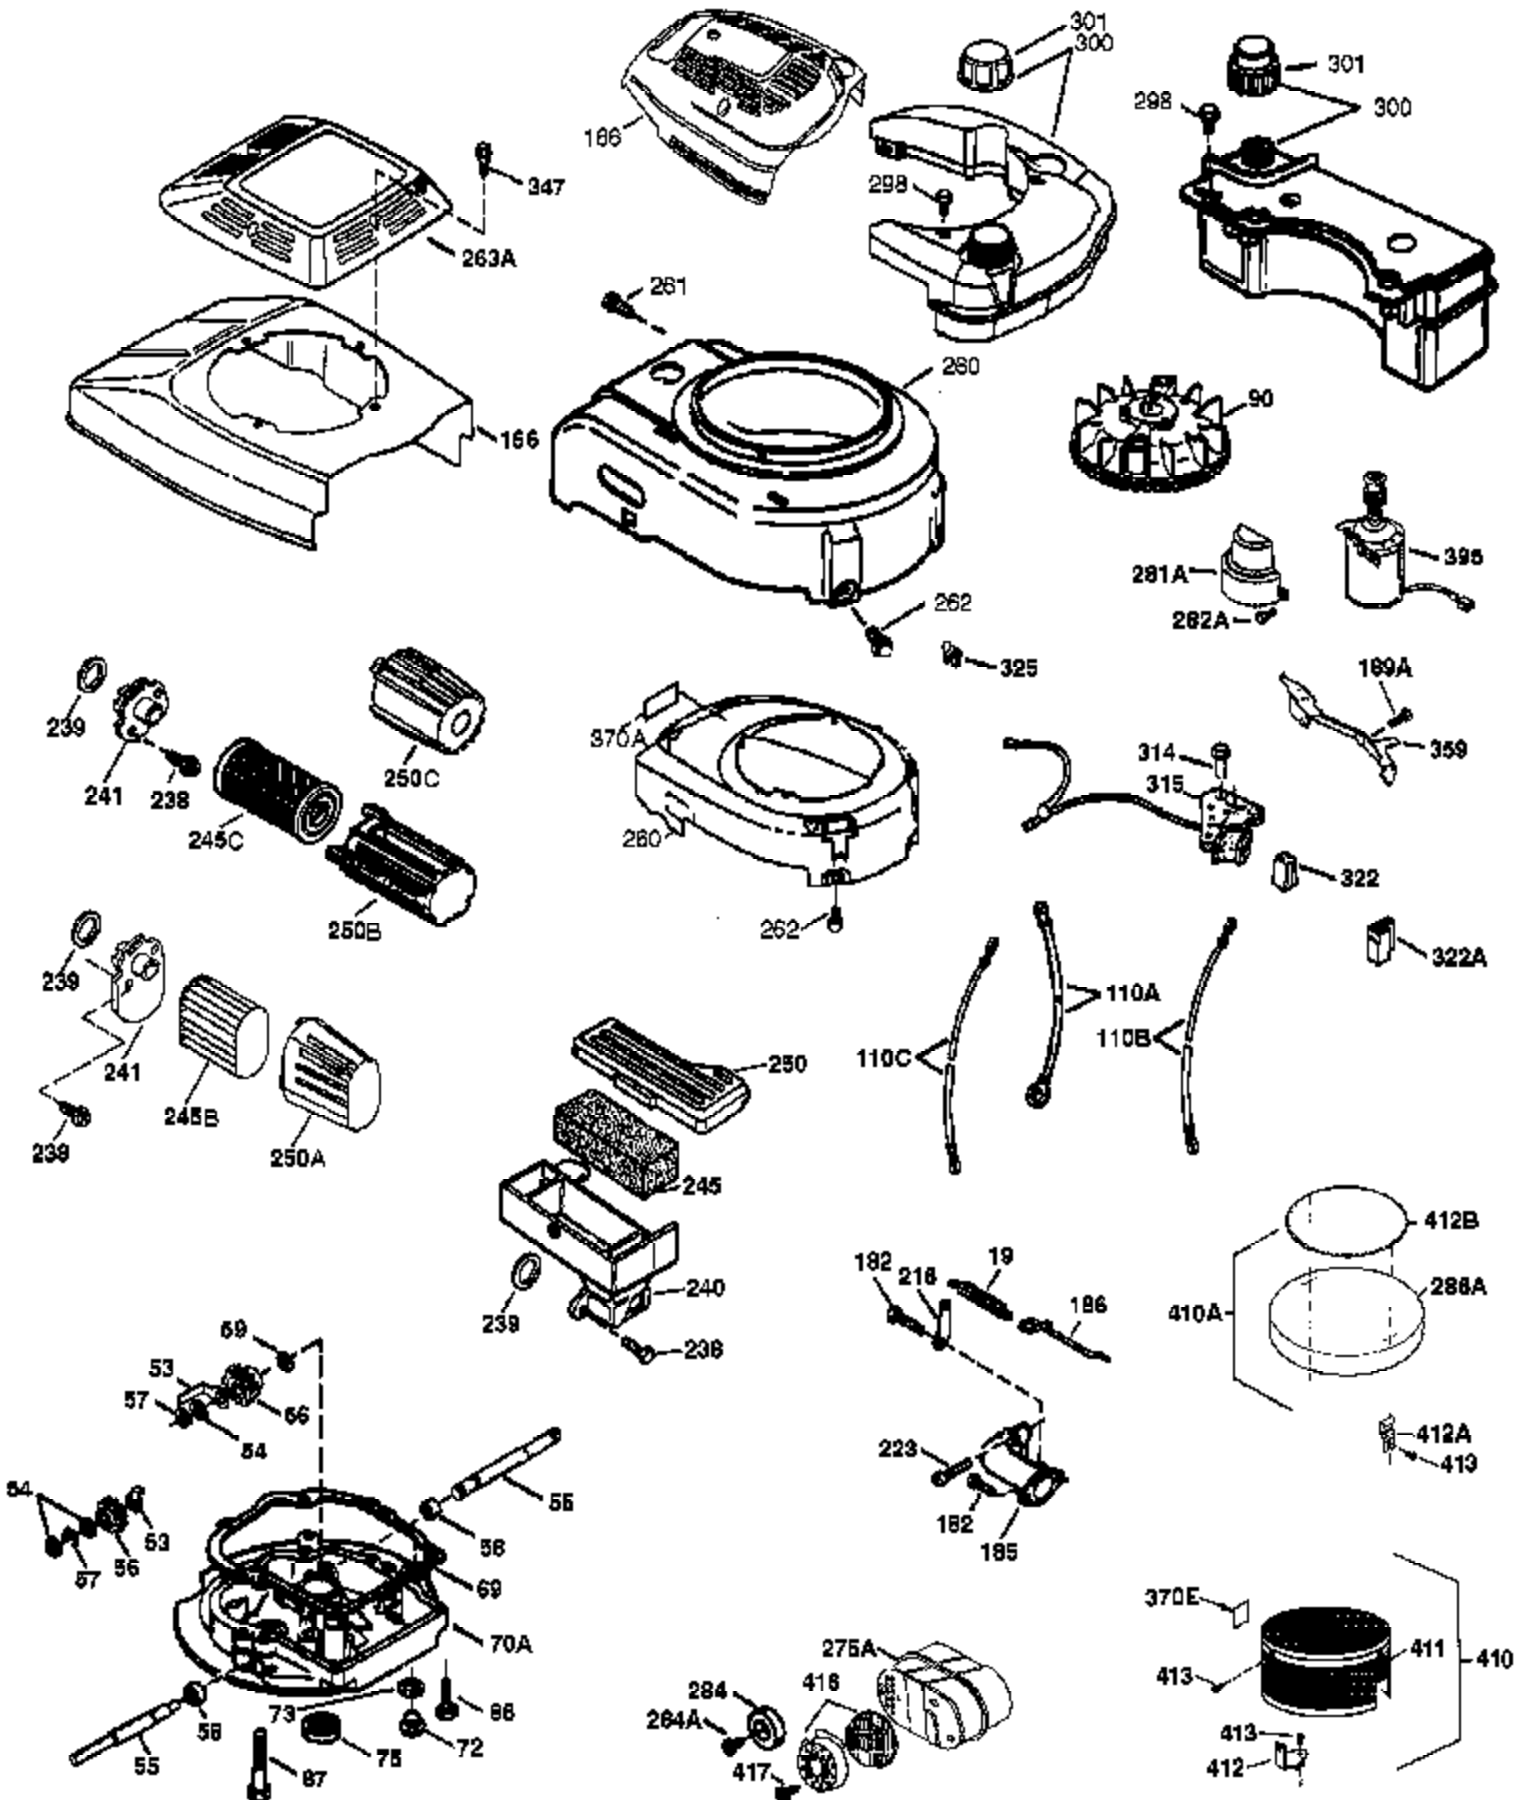

Ref #	Part Number	Qty	Description
19	36796	1	Extension Spring
41	36070	1	Piston & Pin Ass'y. (Std.) (Incl. 43)
41	36071	1	Piston & Pin Ass'y. (.010" OS) (Incl. 43)
69	35261	1	Mounting Flange Gasket
72	36083	1	Oil Drain Plug
75	27897	1	Oil Seal
86	650488	6	Screw, 1/4-20 x 1-1/4"
90	611112	1	Flywheel
182	6201	2	Screw, 1/4-28 x 7/8"
185	36785	1	Intake Pipe
186	36255	1	Governor Link
223	650451	2	Screw, 1/4-20 x 1"
238	650932	2	Screw, 10-32 x 49/64"
239	34338	1	* Air Cleaner Gasket
241	35797	1	Air Cleaner Collar
245	35066	1	Air Cleaner Filter
250	35986	1	Air Cleaner Cover
260	36798	1	Blower Housing
261	30200	2	Screw, 10-24 x 9/16"
262	650831	2	Screw, 1/4-20 x 1/2"
275A	36790	1	Muffler (Optional) (NOTE: This muffler used tog ether with Ref#'s 284,284A,416 & 417 make up an optional spark arrestor mu ffler).
284	36663	1	Muffler Deflector (Incl. 284A)(Option al)
284A	650760	1	Screw, 8-32 x 3/8" (Optional)
300	35586	1	Fuel Tank (Incl. 292 & 301)
301	36246	1	Fuel Cap
370A	36261	1	Lubrication Decal
416	36085	1	Spark Arrestor Kit (Incl. 417)(Option al)
417	650760	1	Screw, 8-32 x 3/8" (Optional)