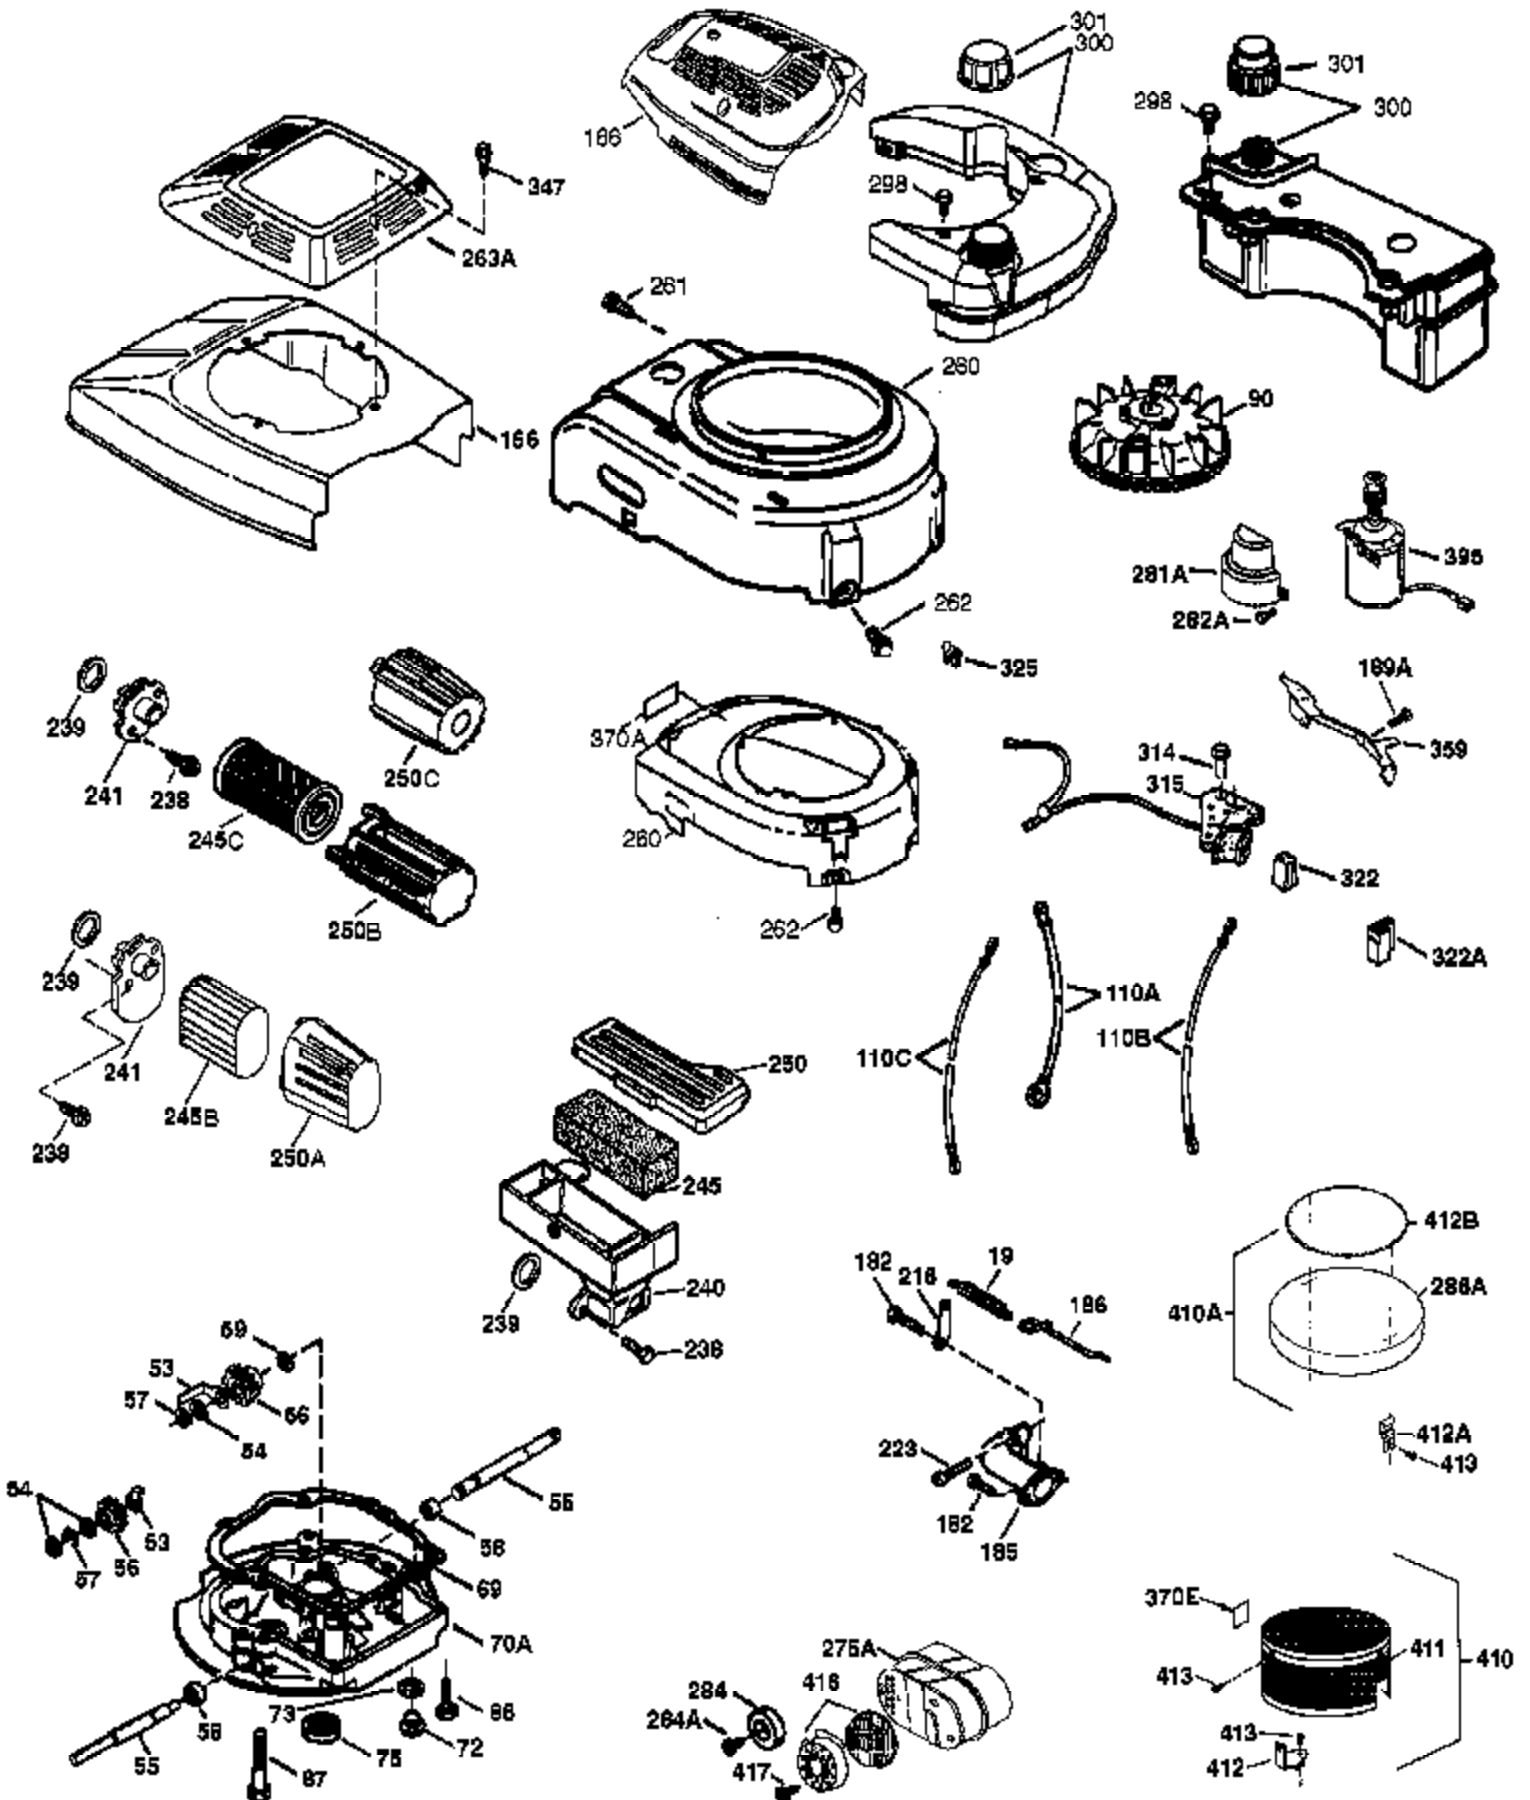

Engine Parts List #2

Ref #	Part Number	Qty	Description
19	36796	1	Extension Spring
41	36070	1	Piston & Pin Ass'y. (Std.) (Incl. 43)
41	36071	1	Piston & Pin Ass'y. (.010" OS) (Incl. 43)
69	35261	1	Mounting Flange Gasket
72	36083	1	Oil Drain Plug
75	27897	1	Oil Seal
86	650488	6	Screw, 1/4-20 x 1-1/4"
90	611112	1	Flywheel
182	6201	2	Screw, 1/4-28 x 7/8"
185	36785	1	Intake Pipe
186	36255	1	Governor Link
223	650451	2	Screw, 1/4-20 x 1"
238	650932	2	Screw, 10-32 x 49/64"
239	34338	1	* Air Cleaner Gasket
241	35797	1	Air Cleaner Collar
245	35066	1	Air Cleaner Filter
250	35986	1	Air Cleaner Cover
260	36999	1	Blower Housing
261	30200	2	Screw, 10-24 x 9/16"
262	650831	2	Screw, 1/4-20 x 1/2"
300	35586	1	Fuel Tank (Incl. 292 & 301)
301	35355	1	Fuel Cap
370A	36261	1	Lubrication Decal
416	36085	1	Spark Arrestor Kit (Incl. 417)(Optional)
417	650760	1	Screw, 8-32 x 3/8" (Optional)