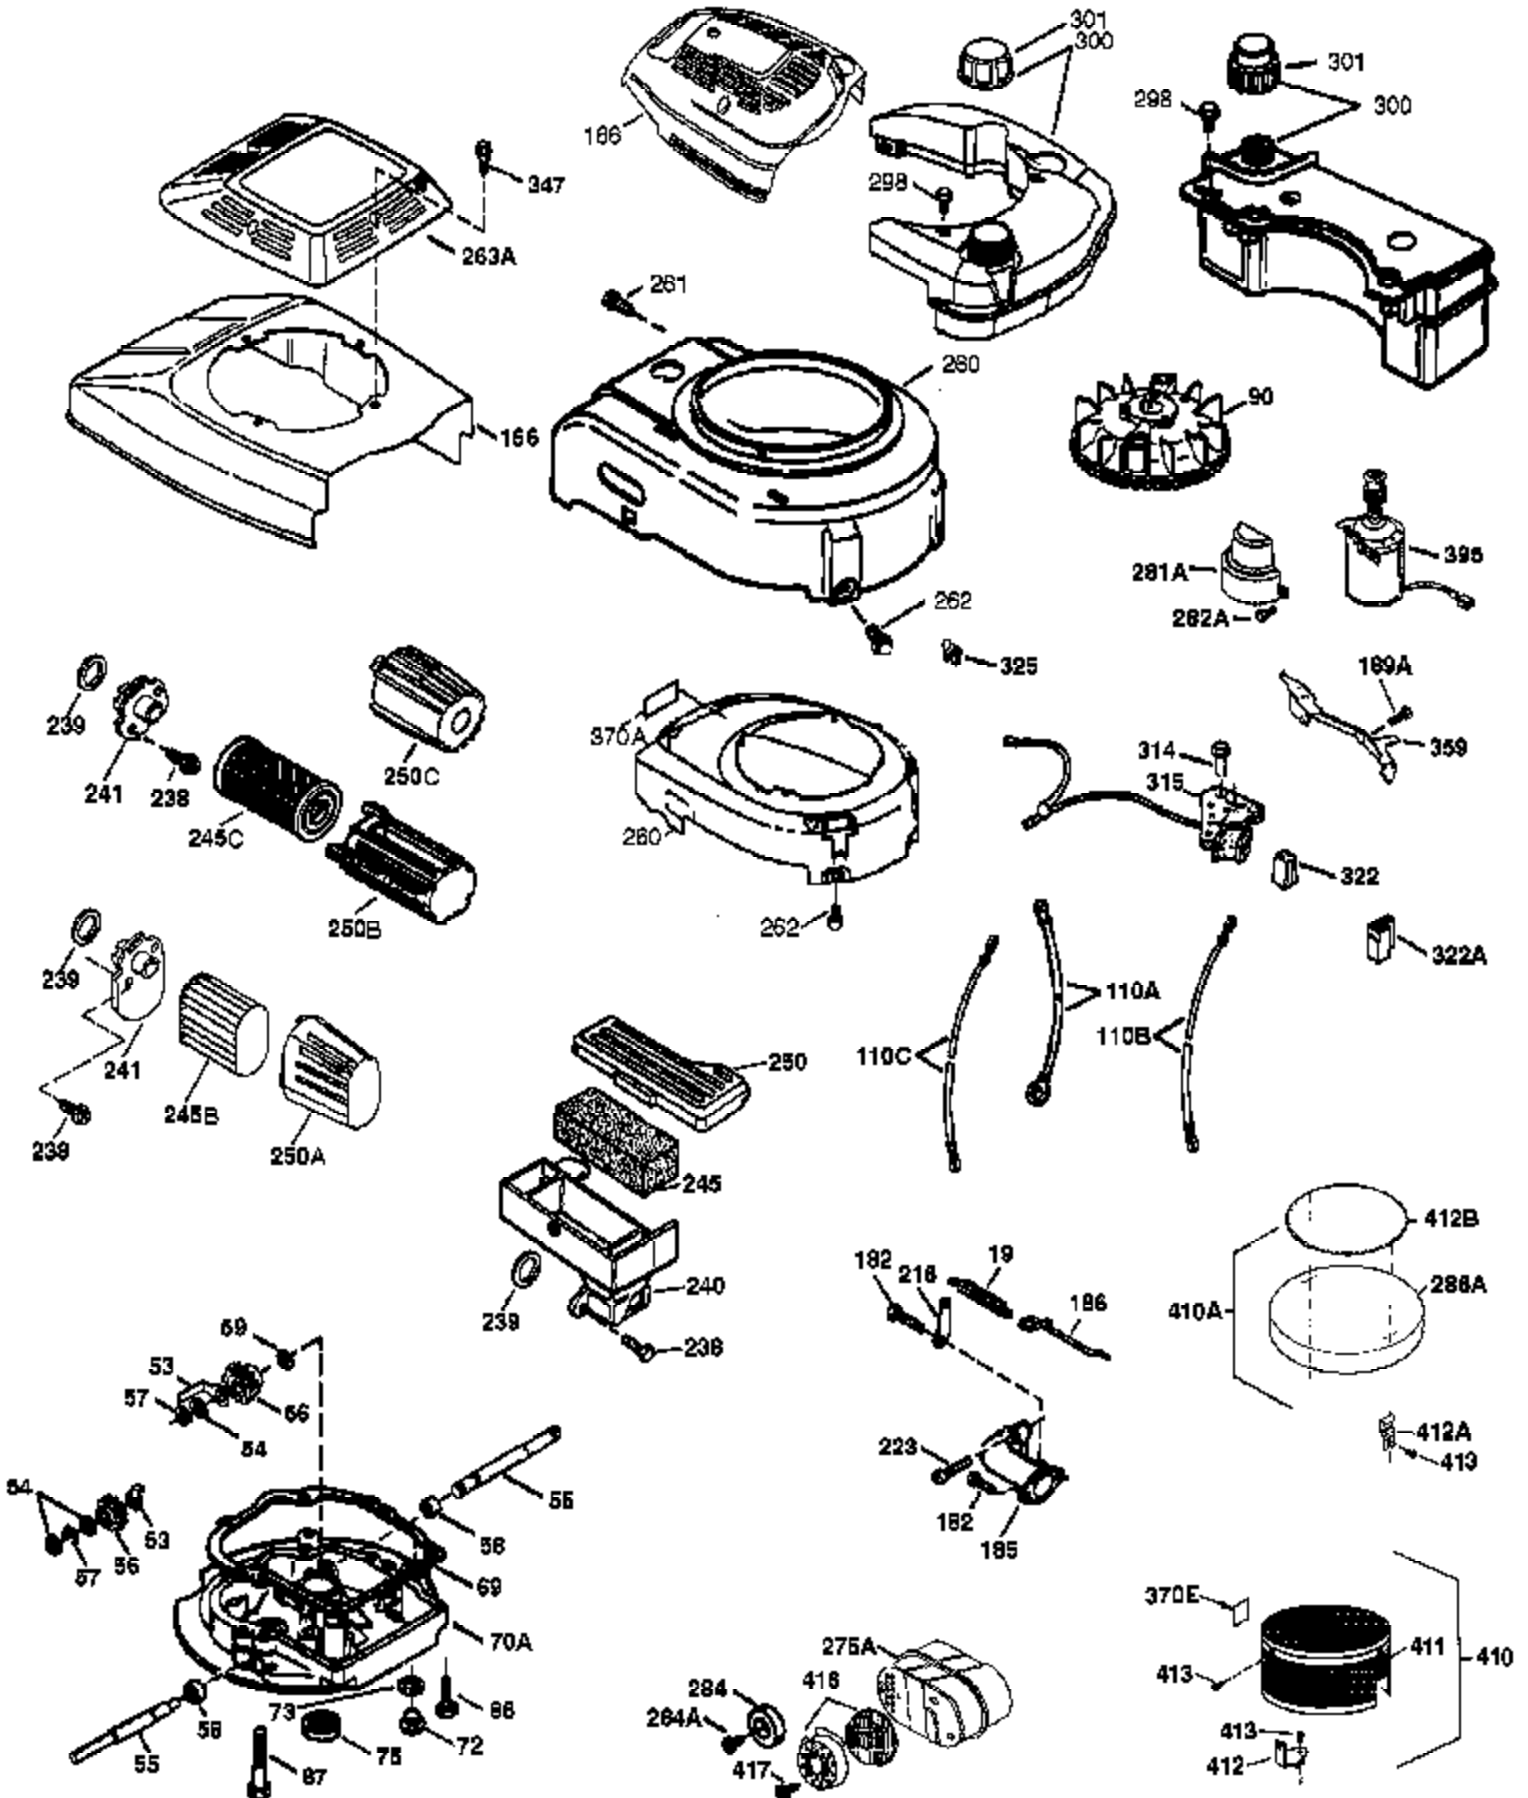

Ref #	Part Number	Qty	Description
19	36281	1	Extension Spring
41	36070	1	Piston & Pin Ass'y. (Std.) (Incl. 43)
41	36071	1	Piston & Pin Ass'y. (.010" OS) (Incl. 43)
69	35261	1	* Mounting Flange Gasket
72	36083	1	Oil Drain Plug
75	27897	1	Oil Seal
86	650488	6	Screw, 1/4-20 x 1-1/4"
90	611112	1	Flywheel
182	6201	2	Screw, 1/4-28 x 7/8"
185	36785	1	Intake Pipe
186	34337	1	Governor Link
189A	650765	1	Screw, 10-32 x 1/2"
223	650451	2	Screw, 1/4-20 x 1"
238	650806	2	Screw, 10-32 x 5/8"
239	34338	1	* Air Cleaner Gasket
240	36743	1	Air Cleaner Body
245	36745	1	Air Cleaner Filter
250	36744	1	Air Cleaner Cover
260	36800	1	Blower Housing
261	30200	2	Screw, 10-24 x 9/16"
262	650831	2	Screw, 1/4-20 x 1/2"
263A	36758	1	Starter Grill
298	28763	3	Screw, 10-32 x 35/64"
300	36757	1	Fuel Tank (Incl. 292 & 301)
301	36246	1	Fuel Cap
359	36773	1	Starter Guard
370A	36261	1	Lubrication Decal
416	36085	1	Spark Arrestor Kit (Incl. 417)(Optional)
417	650821	1	Screw, 10-32 x 1/2" (Optional)