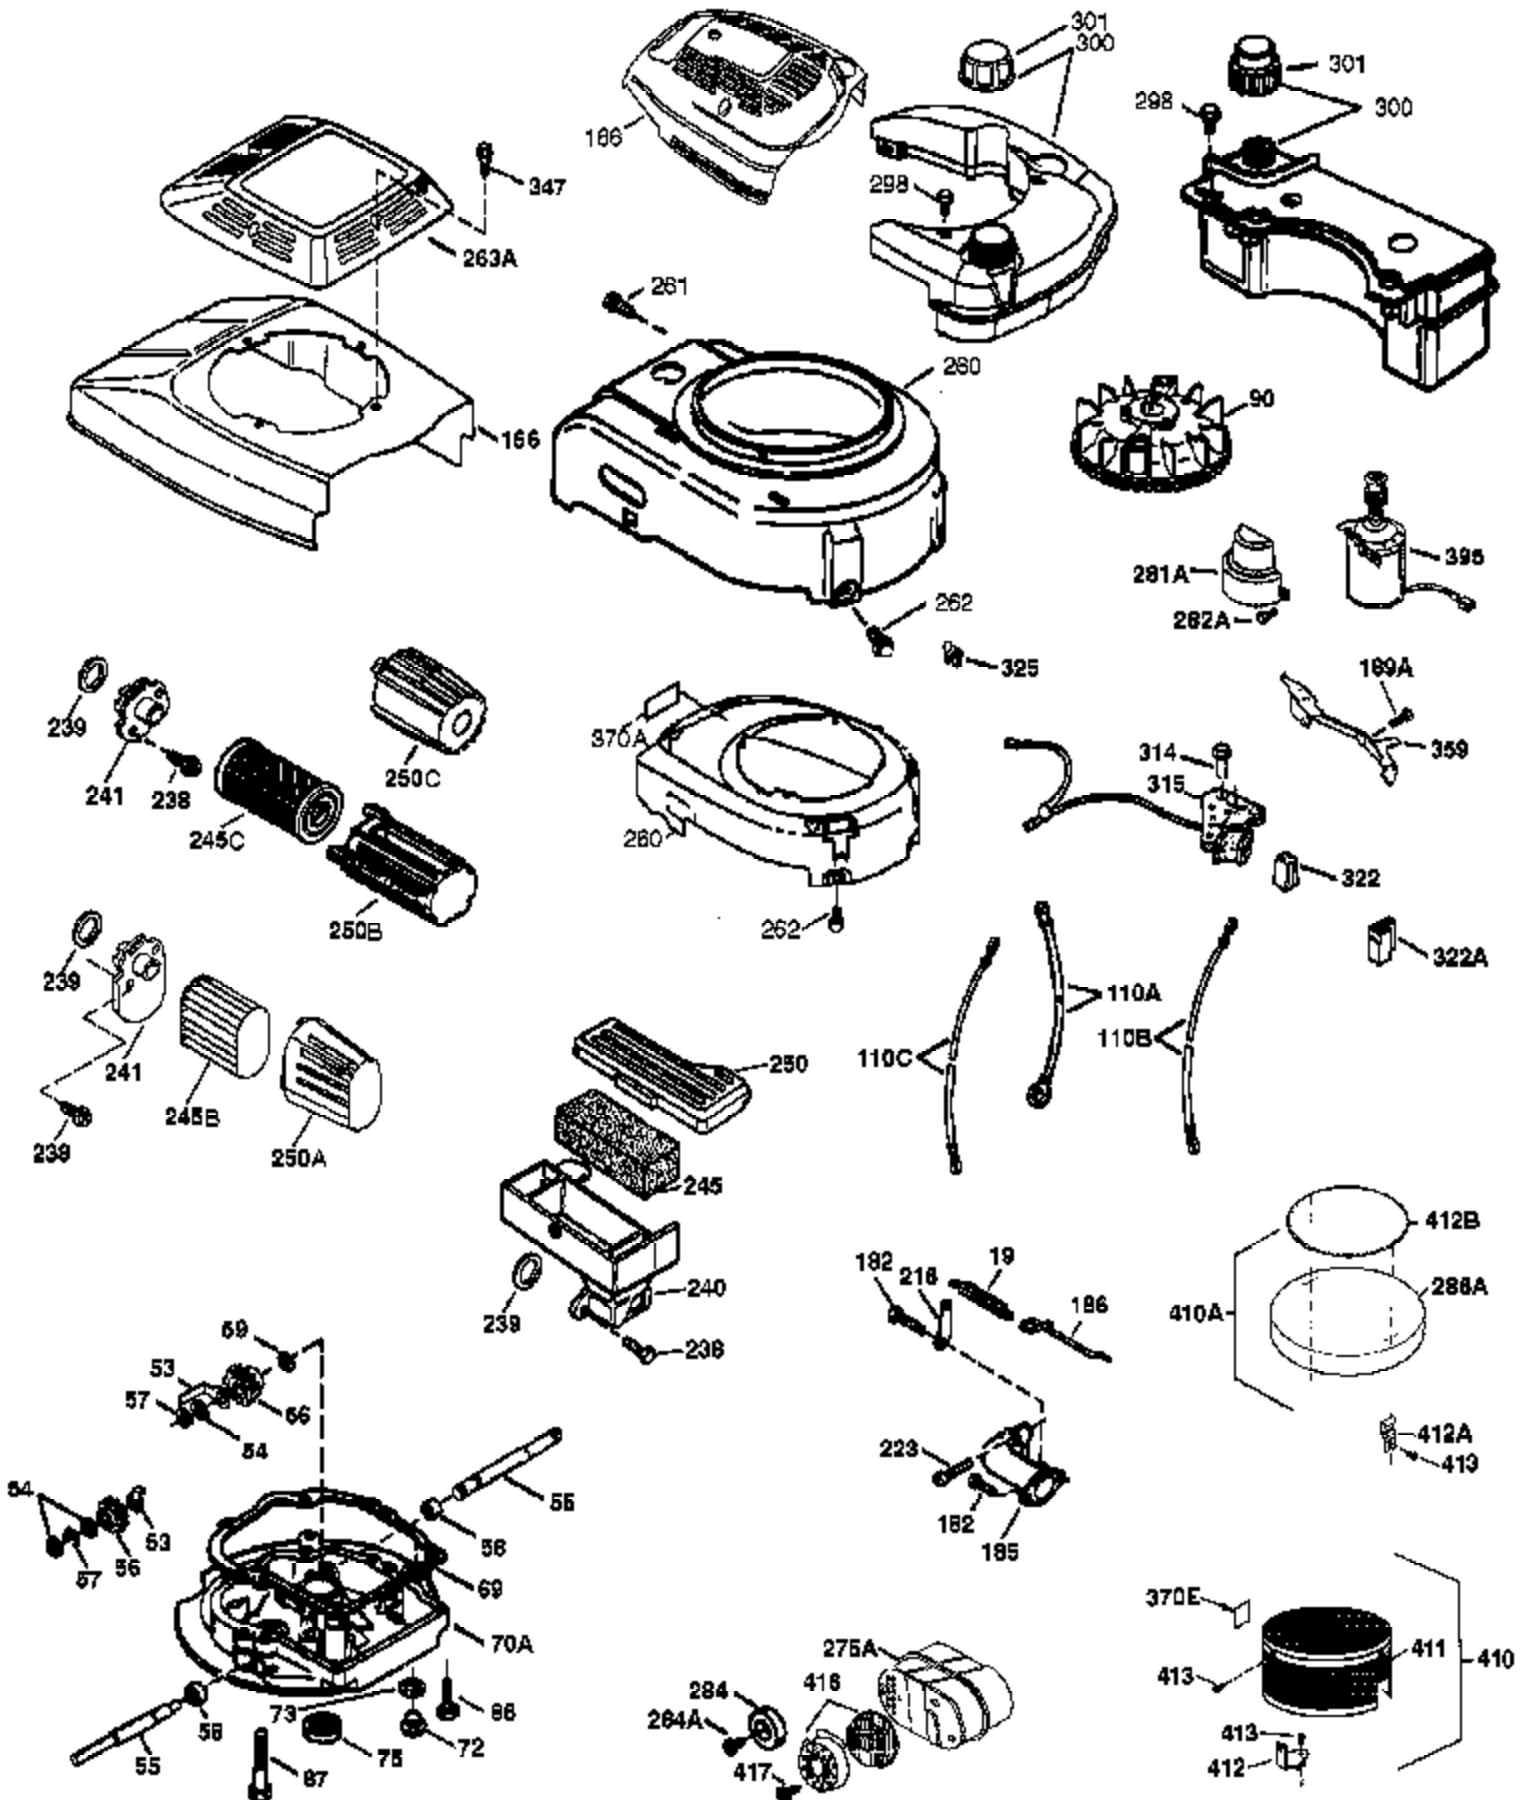

Ref #	Part Number	Qty	Description
179	30593	1	Retainer Clip
182	6201	2	Screw, 1/4-28 x 7/8"
184	26756	1	* Carburetor To Intake Pipe Gasket
185	36785	1	Intake Pipe
186	34337	1	Governor Link
200	33205A	1	Control Bracket (Incl. 202 thru 206)
202	36482	1	Compression Spring
203	31342	1	Compression Spring
204	650549	1	Screw, 5-40 x 7/16"
205	650777	1	Screw, 6-32 x 21/32"
206	610973	1	Terminal
207	34336	1	Throttle Link
209	30200	2	Screw, 10-24 x 9/16"
215	32410	1	Control Knob
223	650451	2	Screw, 1/4-20 x 1"
224	36786	1	* Intake Pipe Gasket
238	650932	2	Screw, 10-32 x 49/64"
239	34338	1	* Air Cleaner Gasket
245	35066	1	Air Cleaner Filter
250	35065	1	Air Cleaner Cover
260	36834	1	Blower Housing
261	30200	2	Screw, 10-24 x 9/16"
262	650831	2	Screw, 1/4-20 x 1/2"
275	36790	1	Muffler (Incl. 277)
277	650988	2	Screw, 1/4-20 x 2-5/16"
285	35000A	1	Starter Cup
287	650926	2	Screw, 8-32 x 21/64"
290	34357	1	Fuel Line
292	26460	2	Fuel Line Clamp
300	35586	1	Fuel Tank (Incl. 292 & 301)
301	35355	1	Fuel Cap
311	27625	1	Oil Fill Plug
313	34080	1	Spacer
370B	35169	1	Control Decal
370A	36261	2	Lubrication Decal
380	640026	1	Carburetor (Incl. 184)
390	590694	1	Rewind Starter (NOTE: This engine could have been built with 590737 starter. Refer to the design of the rope pulley strength ribs for part identification. Individual starter parts do not interchange.)
400	36792	1	* Gasket Set (Incl. items marked PK in notes). Incl. Part #s 26756 (1), 28833 (1), 34265 (1), 34338 (1), 35261 (1), 36783 (1), 36786 (1), 36787 (1)
416	36085	1	Spark Arrestor Kit (Incl. 417)(Optional)
417	650760	1	Screw, 8-32 x 3/8" (Optional)