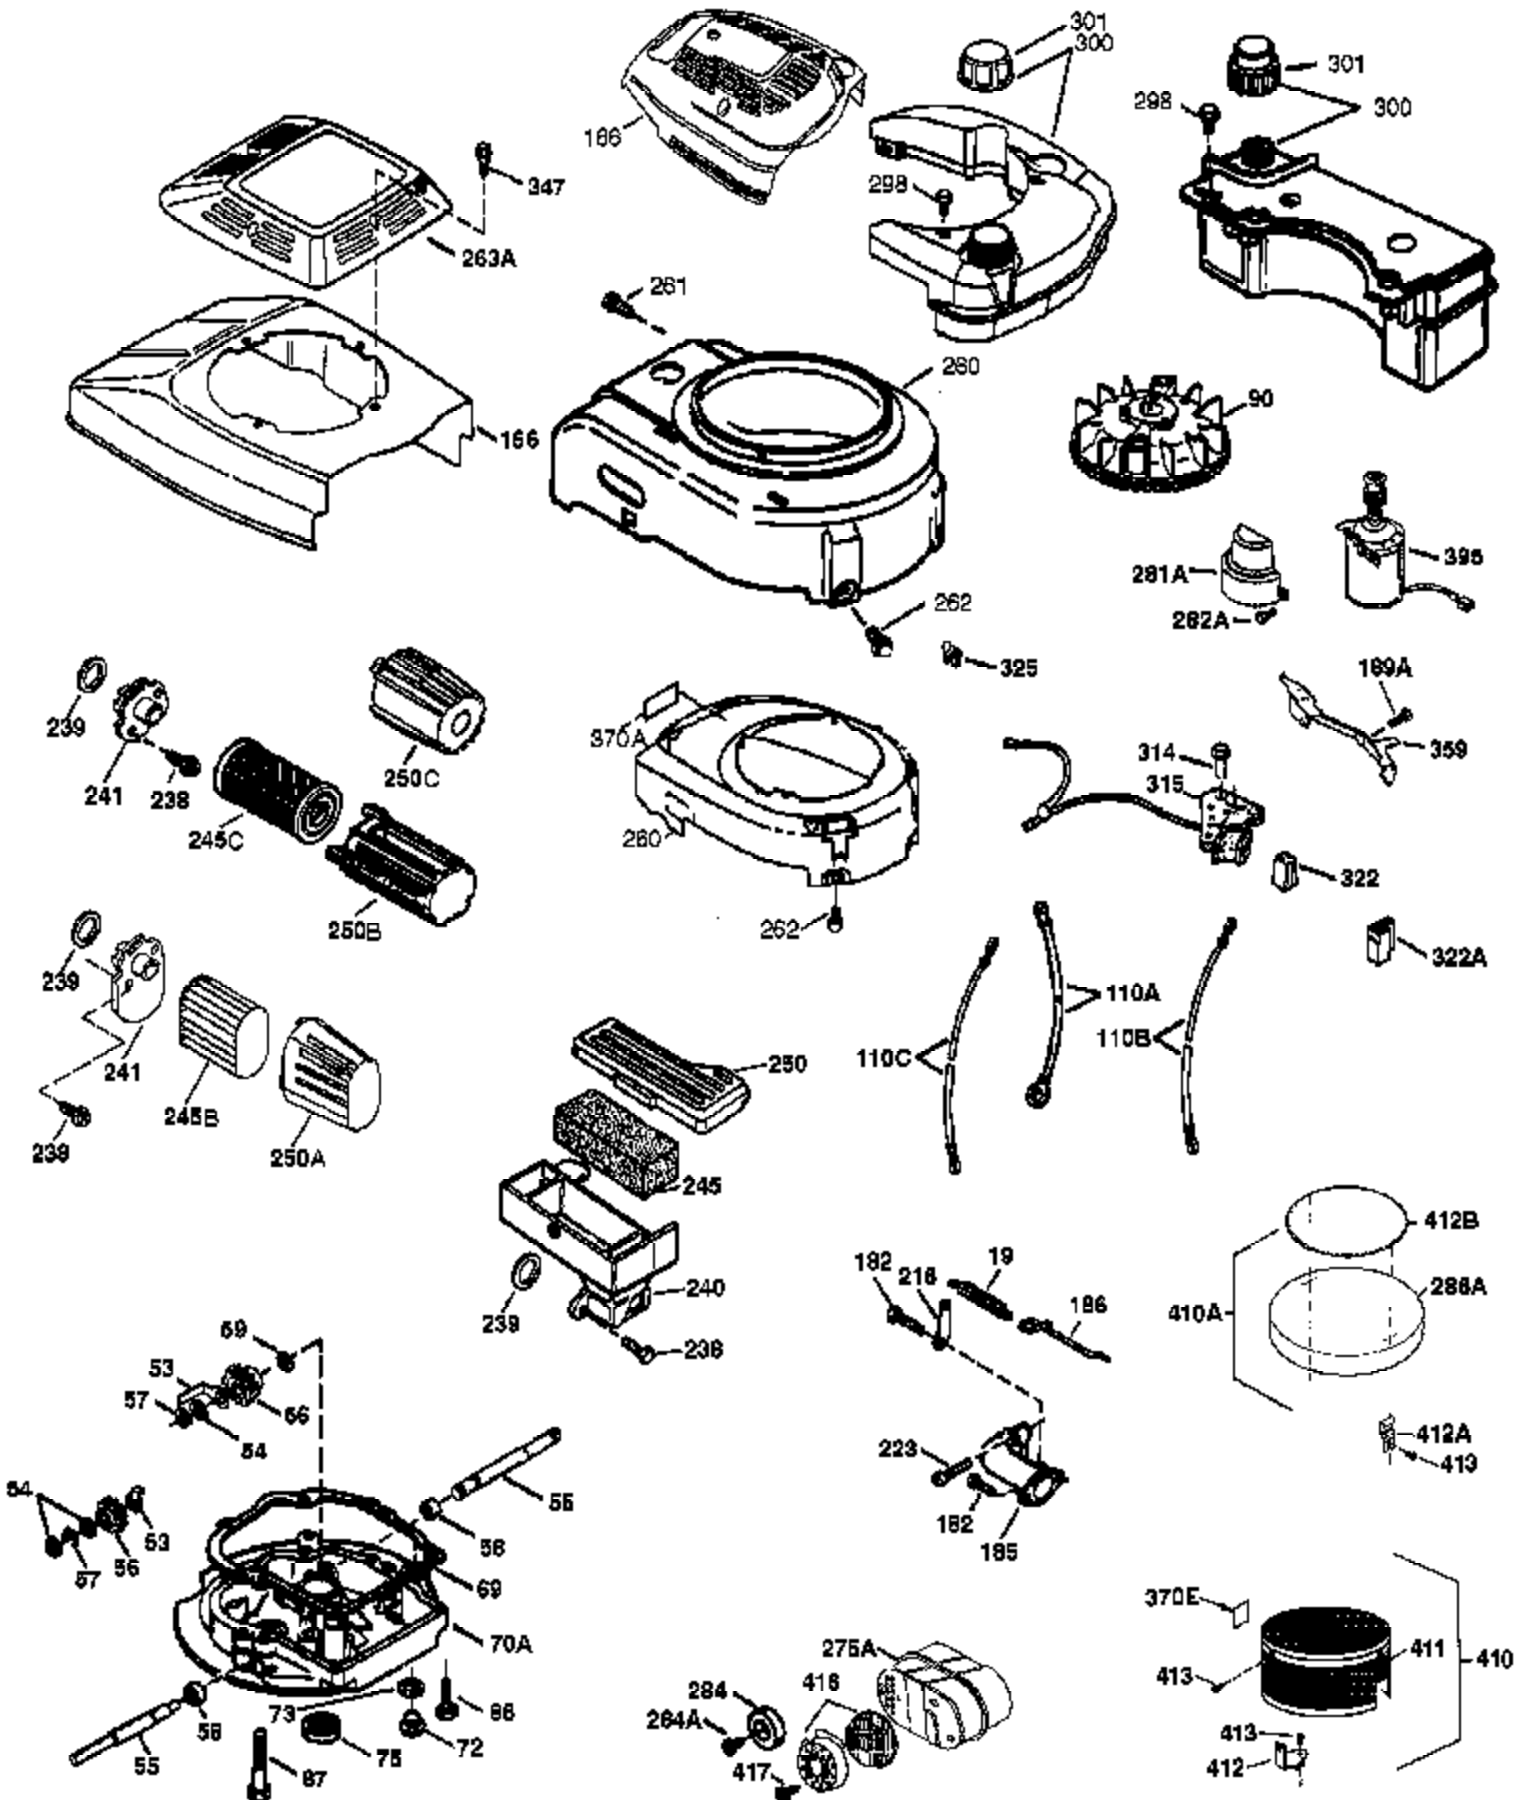

Engine Parts List #2

Ref #	Part Number	Qty	Description
19	36281	1	Extension Spring
41	36070	1	Piston & Pin Ass'y. (Std.) (Incl. 43)
41	36071	1	Piston & Pin Ass'y. (.010" OS) (Incl. 43)
53	31745	1	Tang Washer
54	31747	1	Washer
55	35667	1	P.T.O. Shaft
56	31746	1	L.H. Worm Gear
57	31749	1	Retainer Ring
58	31744	1	Oil Seal
59	31787	1	Washer
69	35261	1	* Mounting Flange Gasket
72	36083	1	Oil Drain Plug
75	26208	1	Oil Seal
86	650488	5	Screw, 1/4-20 x 1-1/4"
87	650492	1	Screw, 1/4-20 x 2-1/4"
90	611112	1	Flywheel
182	6201	2	Screw, 1/4-28 x 7/8"
185	36785	1	Intake Pipe
186	34337	1	Governor Link
223	650451	2	Screw, 1/4-20 x 1"
238	650932	2	Screw, 10-32 x 49/64"
239	34338	1	* Air Cleaner Gasket
241	35797	1	Air Cleaner Collar
245	35066	1	Air Cleaner Filter
250	35065	1	Air Cleaner Cover
260	36794	1	Blower Housing
261	30200	2	Screw, 10-24 x 9/16"
262	650831	2	Screw, 1/4-20 x 1/2"
298	28763	3	Screw, 10-32 x 35/64"
300	34369B	1	Fuel Tank (Incl. 292 & 301)
301	36246	1	Fuel Cap
370A	36261	1	Lubrication Decal
416	36085	1	Spark Arrestor Kit (Incl. 417)(Optional)
417	650760	1	Screw, 8-32 x 3/8" (Optional)