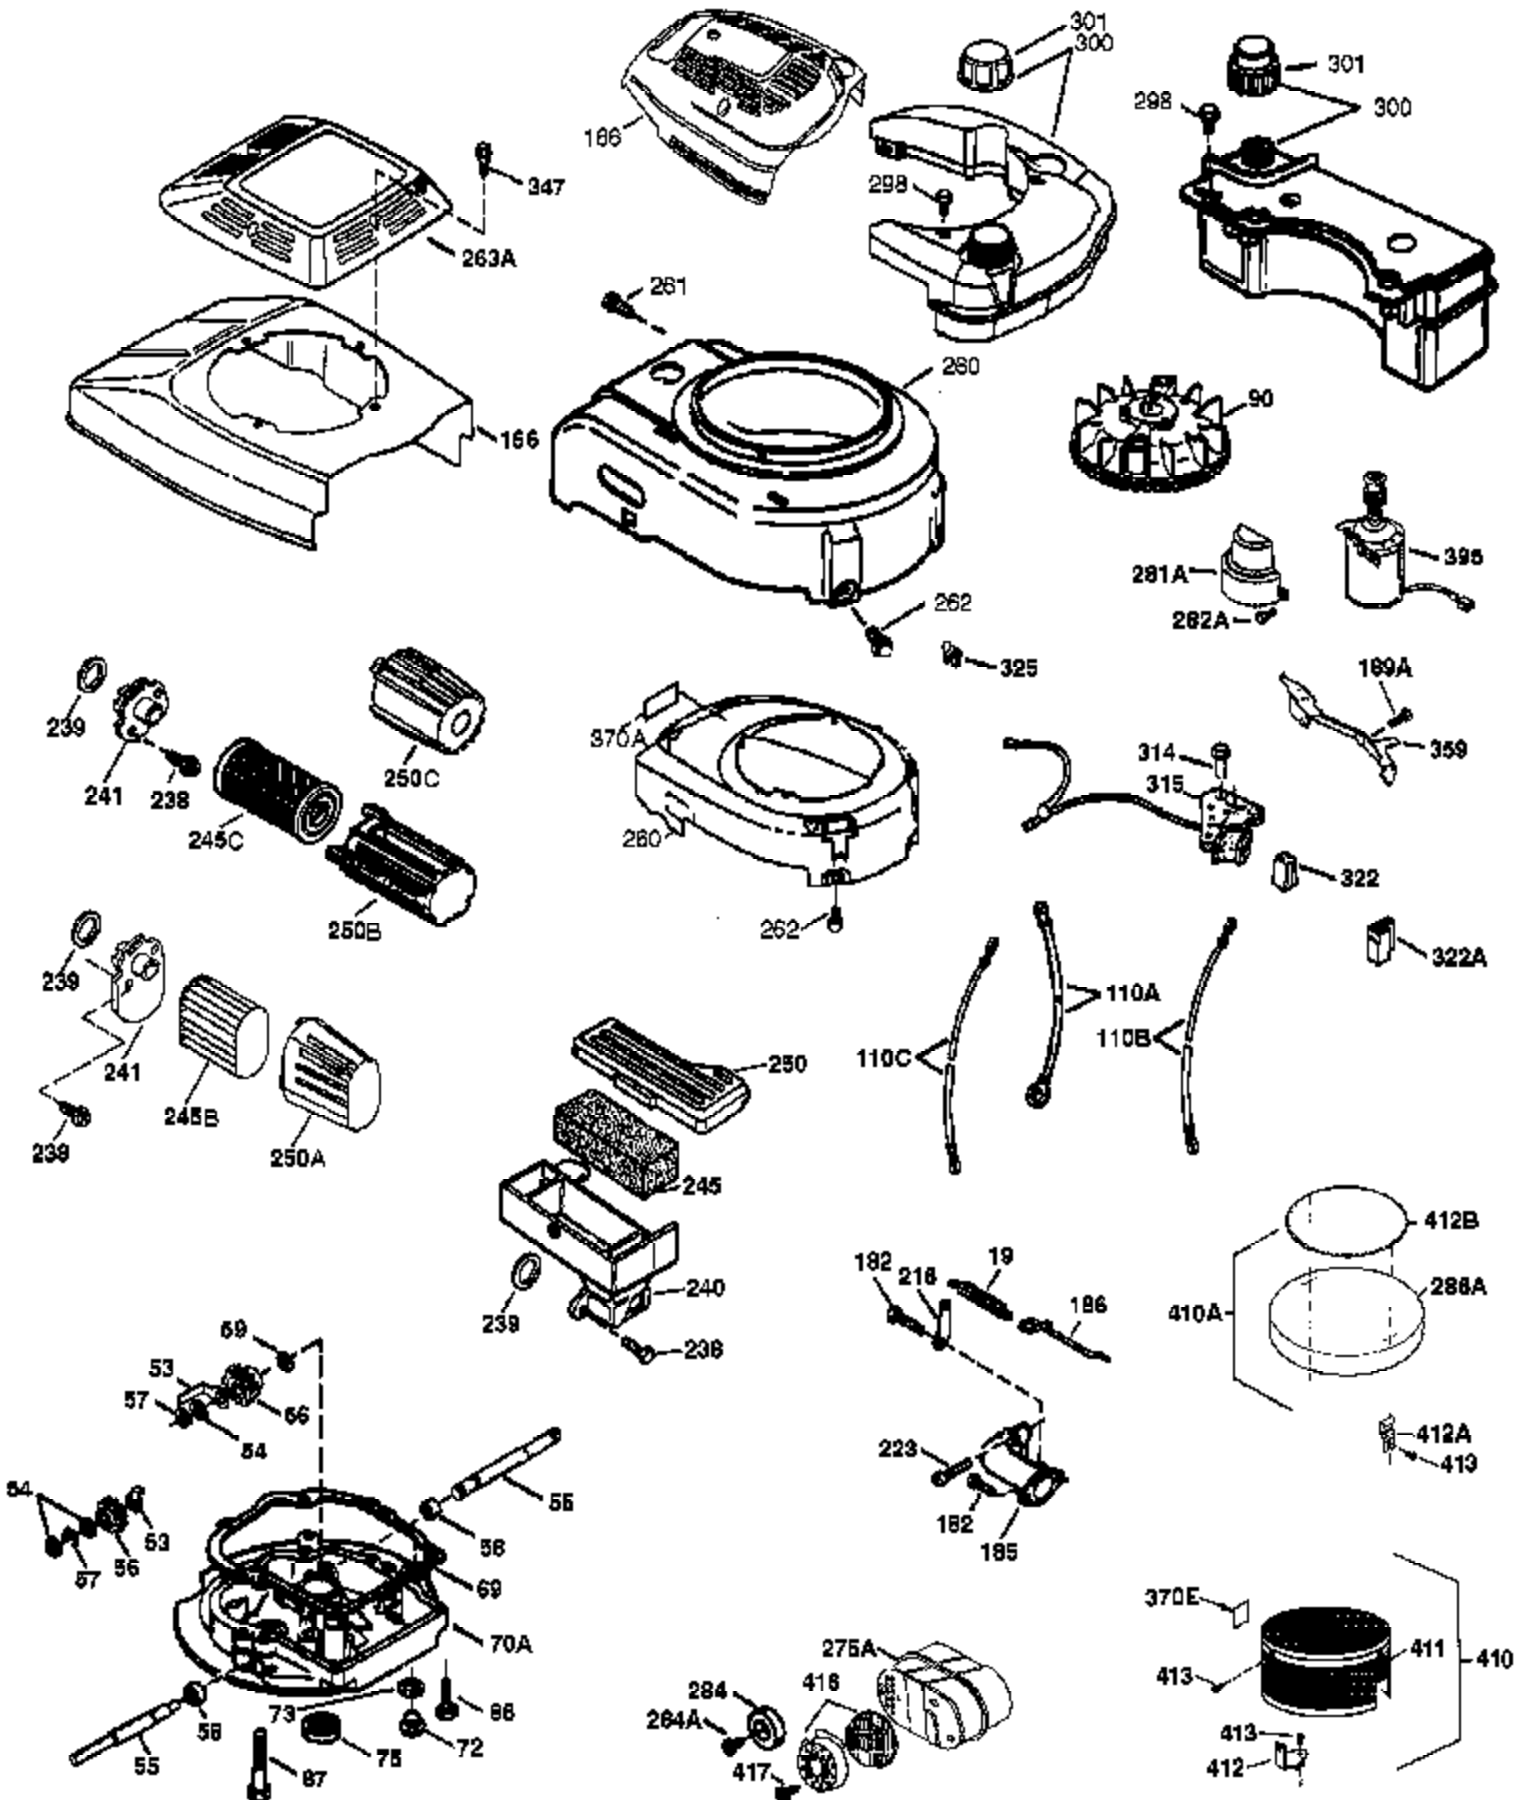

Engine Parts List #2

Ref #	Part Number	Qty	Description
19	36281	1	Extension Spring
41	36070	1	Piston & Pin Ass'y. (Std.) (Incl. 43)
41	36071	1	Piston & Pin Ass'y. (.010" OS) (Incl. 43)
69	35261	1	* Mounting Flange Gasket
72	36083	1	Oil Drain Plug
75	27897	1	Oil Seal
86	650488	6	Screw, 1/4-20 x 1-1/4"
90	611112	1	Flywheel
182	6201	2	Screw, 1/4-28 x 7/8"
185	36785	1	Intake Pipe
186	34337	1	Governor Link
223	650451	2	Screw, 1/4-20 x 1"
238	650932	2	Screw, 10-32 x 49/64"
239	34338	1	* Air Cleaner Gasket
241	35797	1	Air Cleaner Collar
245	35066	1	Air Cleaner Filter
250	35065	1	Air Cleaner Cover
260	36794	1	Blower Housing
261	30200	2	Screw, 10-24 x 9/16"
262	650831	2	Screw, 1/4-20 x 1/2"
298	28763	3	Screw, 10-32 x 35/64"
300	34369B	1	Fuel Tank (Incl. 292 & 301)
301	36246	1	Fuel Cap
370A	36261	2	Lubrication Decal
416	36085	1	Spark Arrestor Kit (Incl. 417)(Optional)
417	650760	1	Screw, 8-32 x 3/8" (Optional)