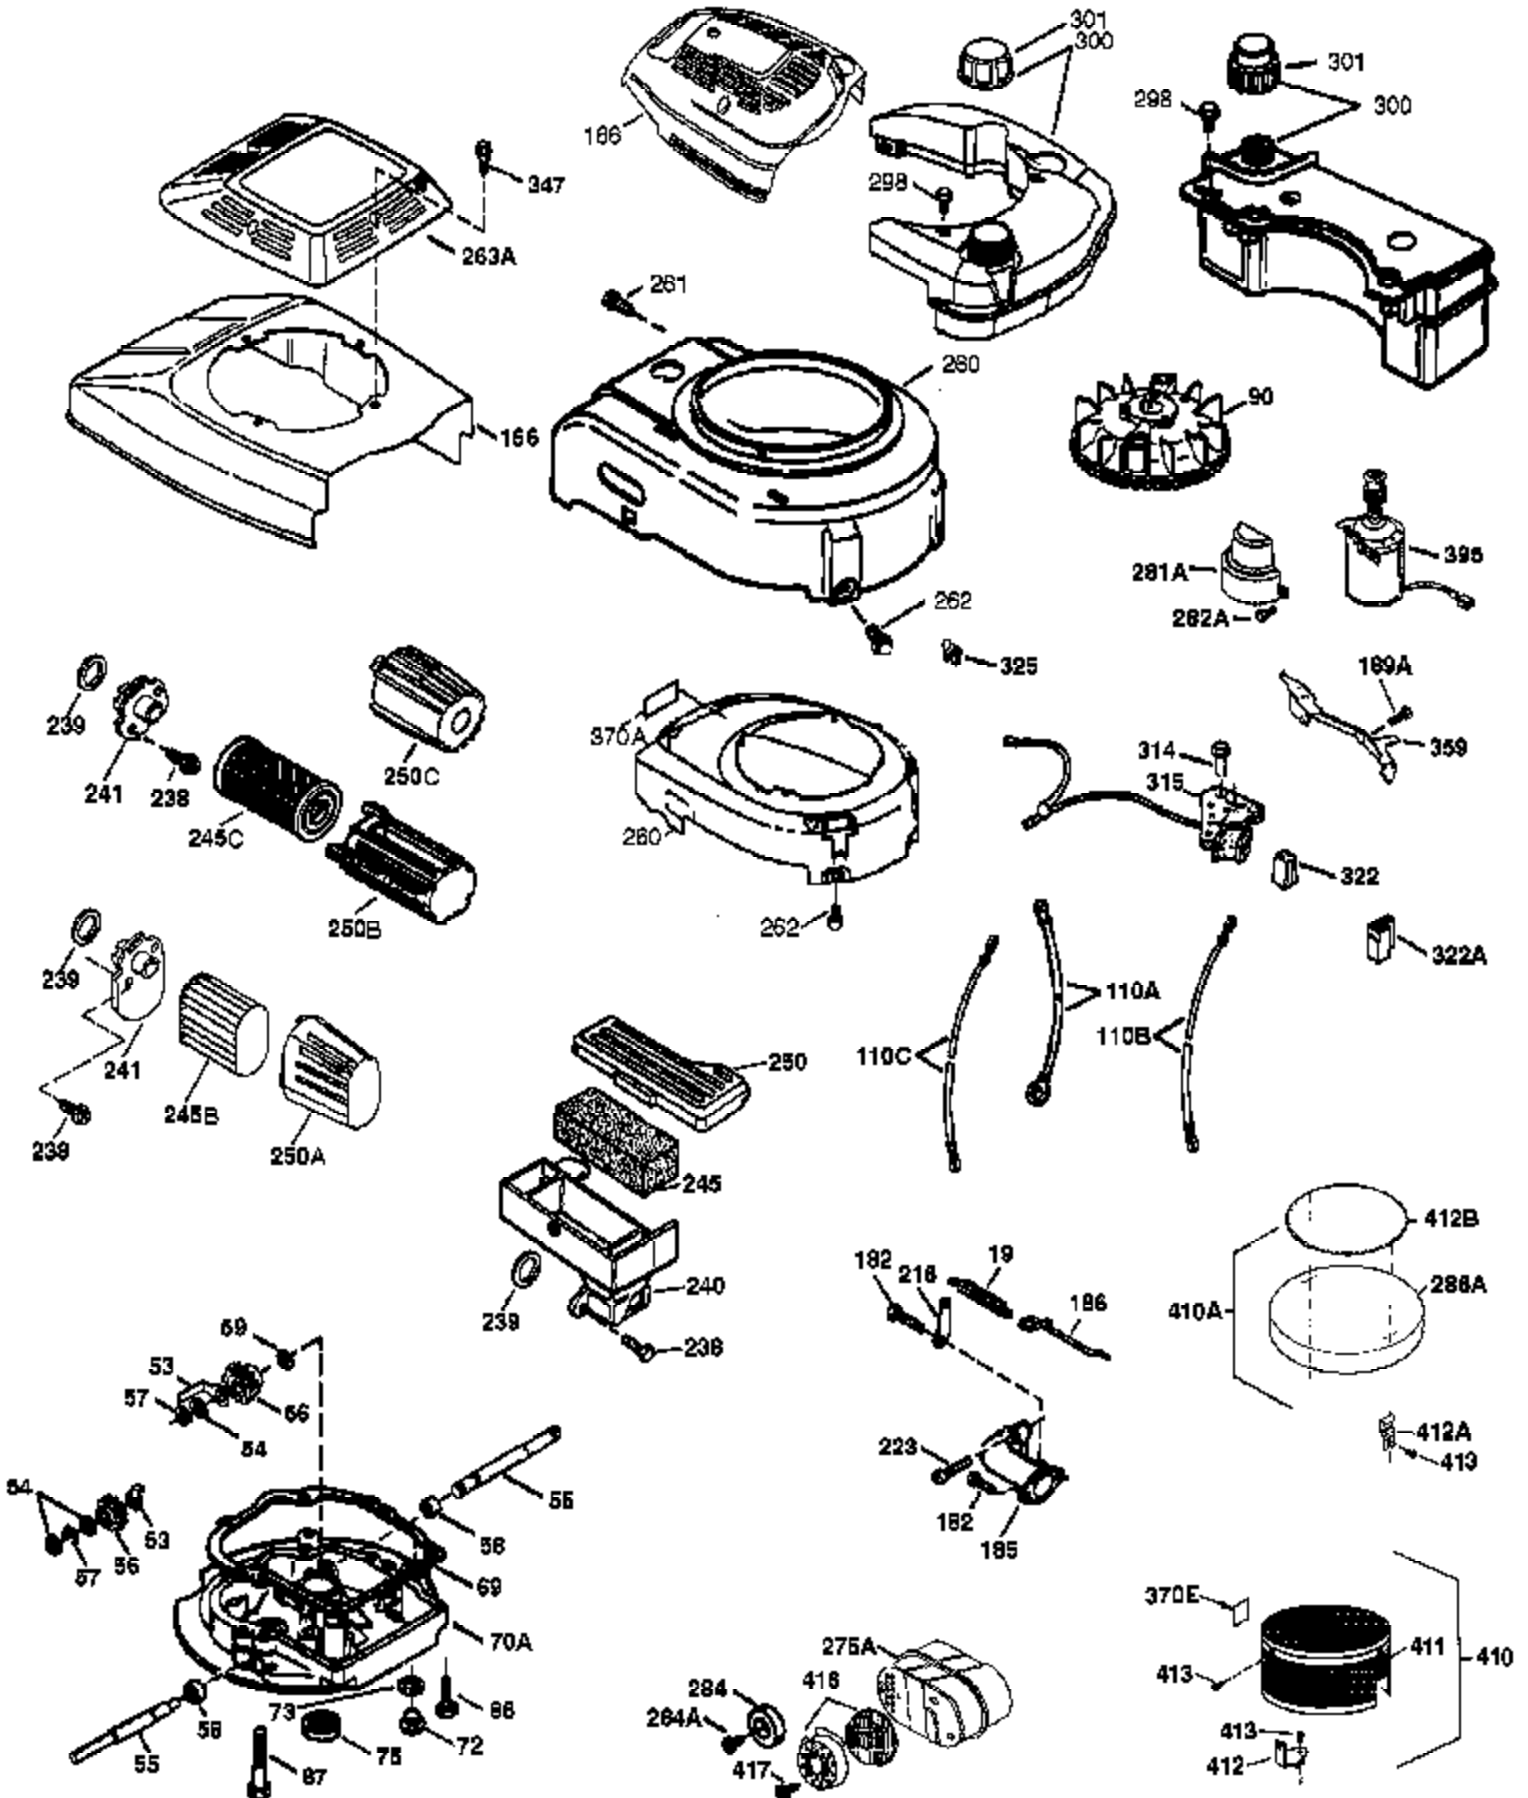

Engine Parts List #2

Ref #	Part Number	Qty	Description
19	36796	1	Extension Spring
41	36070	1	Piston & Pin Ass'y. (Std.) (Incl. 43)
41	36071	1	Piston & Pin Ass'y. (.010" OS) (Incl. 43)
69	35261	1	* Mounting Flange Gasket
72	36083	1	Oil Drain Plug
75	27897	1	Oil Seal
86	650488	6	Screw, 1/4-20 x 1-1/4"
90	611112	1	Flywheel
182	6201	2	Screw, 1/4-28 x 7/8"
185	36785	1	Intake Pipe
186	36255	1	Governor Link
223	650451	2	Screw, 1/4-20 x 1"
238	650932	2	Screw, 10-32 x 49/64"
239	34338	1	* Air Cleaner Gasket
241	35797	1	Air Cleaner Collar
245	35066	1	Air Cleaner Filter
250	35986	1	Air Cleaner Cover
260	36798	1	Blower Housing
261	30200	2	Screw, 10-24 x 9/16"
262	650831	2	Screw, 1/4-20 x 1/2"
300	35586	1	Fuel Tank (Incl. 292 & 301)
301	36246	1	Fuel Cap
370A	36261	1	Lubrication Decal
416	36085	1	Spark Arrestor Kit (Incl. 417)(Optional)
417	650760	1	Screw, 8-32 x 3/8" (Optional)