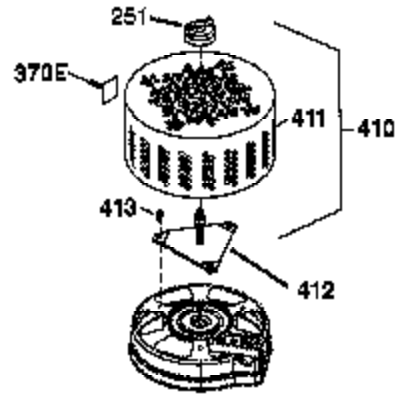

Ref #	Part Number	Qty	Description
238	650932	2	Screw, 10-32 x 49/64"
239	34338	1	* Air Cleaner Gasket
241	36919	1	Air Cleaner Collar
263A	36758	1	Starter Grille
298	28763	3	Screw, 10-32 x 49/64"
301	36246	1	Fuel Cap
416	36085	1	Spark Arrestor Kit (Incl. 417)(Optional)
417	650821	1	Screw, 10-32 x 1/2" (Optional)