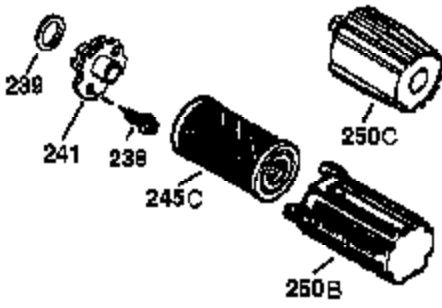

Ref #	Part Number	Qty	Description
238	650932	2	Screw, 10-32 x 49/64"
239	34338	1	* Air Cleaner Gasket
241	36919	1	Air Cleaner Collar
263A	36758	1	Starter Grille
298	28763	3	Screw, 10-32 x 49/64"
301	36246	1	Fuel Cap
416	36085	1	Spark Arrestor Kit (Incl. 417)(Optional)
417	650821	1	Screw, 10-32 x 1/2" (Optional)