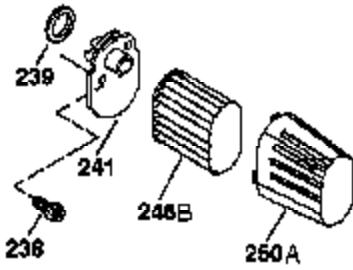

Ref #	Part Number	Qty	Description
238	650932	2	Screw, 10-32 x 49/64"
239	34338	1	* Air Cleaner Gasket
241	36919	1	Air Cleaner Collar
263A	36758	1	Starter Grille
298	28763	3	Screw, 10-32 x 49/64"
301	36246	1	Fuel Cap
416	36085	1	Spark Arrestor Kit (Incl. 417)(Optional)
417	650821	1	Screw, 10-32 x 1/2" (Optional)