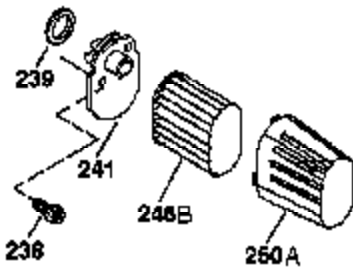

Ref #	Part Number	Qty	Description
101A	611283	1	Spark Plug Shield
223A	651074	1	Stud
238	650932	2	Screw, 10-32 x 49/64"
239	34338	1	* Air Cleaner Gasket
241	36919	1	Air Cleaner Collar
263A	36758	1	Starter Grille
279B	650737	1	Screw, 1/4-20 x 1/2"
298	28763	3	Screw, 10-32 x 49/64"
301	36246	1	Fuel Cap
359	36773	1	Starter Guard
416	36085	1	Spark Arrestor Kit (Incl. 417)(Optional)
417	650821	1	Screw, 10-32 x 1/2" (Optional)