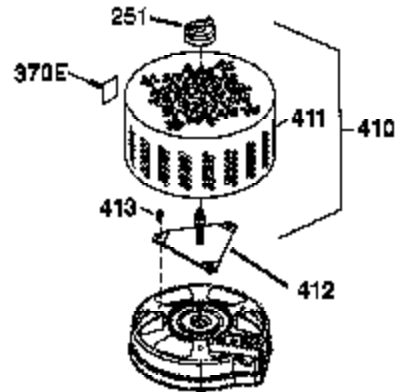

Ref #	Part Number	Qty	Description
101A	611283	1	Spark Plug Shield
223A	651074	1	Stud
238	650932	2	Screw, 10-32 x 49/64"
239	34338	1	* Air Cleaner Gasket
241	36919	1	Air Cleaner Collar
263A	36758	1	Starter Grille
279B	650737	1	Screw, 1/4-20 x 1/2"
298	28763	3	Screw, 10-32 x 49/64"
301	36246	1	Fuel Cap
359	36773	1	Starter Guard
416	36085	1	Spark Arrestor Kit (Incl. 417)(Optional)
417	650821	1	Screw, 10-32 x 1/2" (Optional)