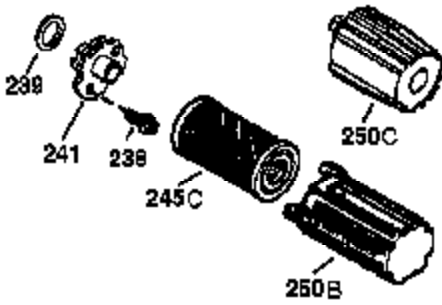

Ref #	Part Number	Qty	Description
101A	611283	1	Spark Plug Shield
223A	651074	1	Stud
238	650932	2	Screw, 10-32 x 49/64"
239	34338	1	* Air Cleaner Gasket
241	36919	1	Air Cleaner Collar
263A	36758	1	Starter Grille
279B	650737	1	Screw, 1/4-20 x 1/2"
298	28763	3	Screw, 10-32 x 49/64"
301	36246	1	Fuel Cap
359	36773	1	Starter Guard
416	36085	1	Spark Arrestor Kit (Incl. 417)(Optional)
417	650821	1	Screw, 10-32 x 1/2" (Optional)