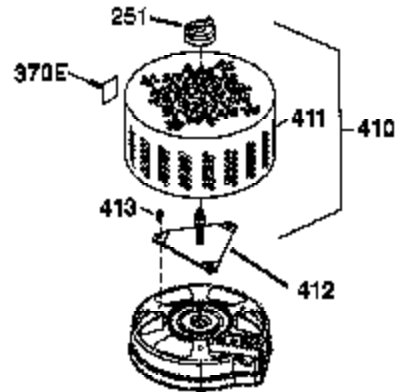

Ref #	Part Number	Qty	Description
238	650932	2	Screw, 10-32 x 49/64"
239	34338	1	* Air Cleaner Gasket
241	36919	1	Air Cleaner Collar
298	28763	3	Screw, 10-32 x 35/64"
301	37656	1	Fuel Cap
375A	37503	1	Spark Arrestor Muffler Kit (Optional)
900	0		Replacement Engine None
900	750879	1	Replacement Short Block, 750879 order from 71-999