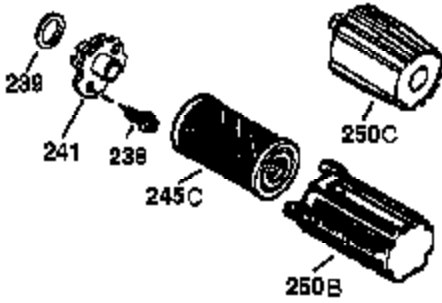

Ref #	Part Number	Qty	Description
238	650932	2	Screw, 10-32 x 49/64"
239	34338	1	* Air Cleaner Gasket
241	36919	1	Air Cleaner Collar
298	28763	3	Screw, 10-32 x 35/64"
301	37656	1	Fuel Cap
375A	37503	1	Spark Arrestor Muffler Kit (Optional)
900	0		Replacement Engine None
900	750879	1	Replacement Short Block, 750879 order from 71-999