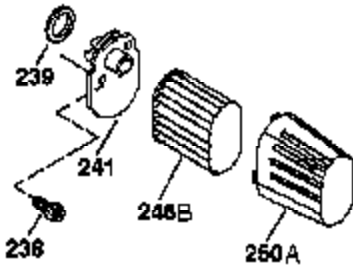

Ref #	Part Number	Qty	Description
238	650932	2	Screw, 10-32 x 49/64"
239	34338	1	* Air Cleaner Gasket
241	36919	1	Air Cleaner Collar
298	28763	3	Screw, 10-32 x 35/64"
301	37656	1	Fuel Cap
375A	37503	1	Spark Arrestor Muffler Kit (Optional)
900	0		Replacement Engine None
900	750879	1	Replacement Short Block, 750879 order from 71-999