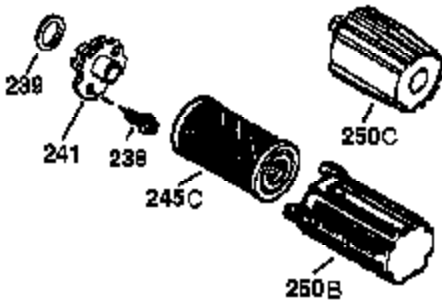

Ref #	Part Number	Qty	Description
238	650932	2	Screw, 10-32 x 49/64"
239	34338	1	* Air Cleaner Gasket
241	36919	1	Air Cleaner Collar
298	28763	3	Screw, 10-32 x 35/64"
301	37844	1	Fuel Cap
416	37530	1	Spark Arrestor Kit (Incl. 417)(Optional)
417	650760	1	Screw, 8-32 x 3/8" (Optional)