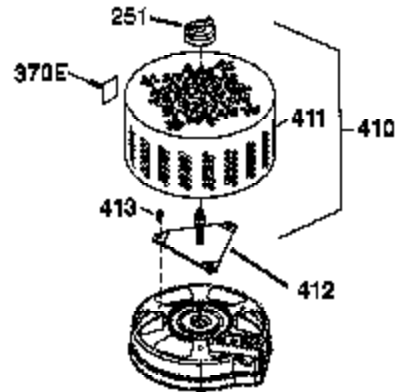

Ref #	Part Number	Qty	Description
238	650932	2	Screw, 10-32 x 49/64"
239	34338	1	* Air Cleaner Gasket
241	36919	1	Air Cleaner Collar
298	28763	3	Screw, 10-32 x 35/64"
301	37844	1	Fuel Cap
416	37530	1	Spark Arrestor Kit (Incl. 417)(Optional)
417	650760	1	Screw, 8-32 x 3/8" (Optional)