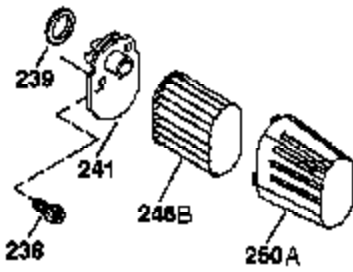

Ref #	Part Number	Qty	Description
238	650932	2	Screw, 10-32 x 49/64"
239	34338	1	* Air Cleaner Gasket
241	36919	1	Air Cleaner Collar
298	28763	3	Screw, 10-32 x 35/64"
301	37844	1	Fuel Cap
416	37530	1	Spark Arrestor Kit (Incl. 417)(Optional)
417	650760	1	Screw, 8-32 x 3/8" (Optional)