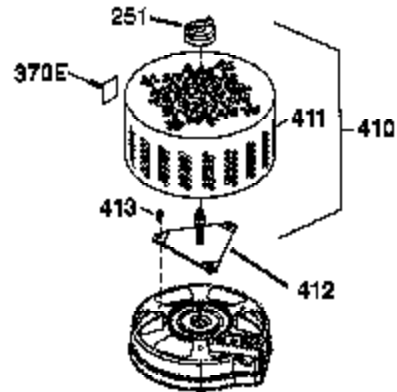

Engine Parts List #2

Ref #	Part Number	Qty	Description
238	650932	2	Screw, 10-32 x 49/64"
239	34338	1	* Air Cleaner Gasket
241	35797	1	Air Cleaner Collar
245C	35066	1	Air Filter (Conical)
250B	35065	1	Air Cleaner Cover
298	28763	3	Screw, 10-32 x 49/64"
300A	36916	1	Fuel Tank (Incl. 292 & 301)
301	36246	1	Fuel Cap
370R	37317	1	Caution Decal
416	36085	1	Spark Arrestor Kit (Incl. 417)(Optional)
417	650821	1	Screw, 10-32 x 1/2" (Optional)
900	750880	1	Replacement Engine, order from 71-999
900	750881	1	Replacement Short Block, order from 71-999