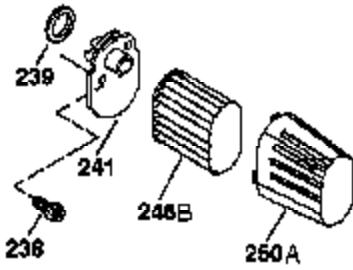

Engine Parts List #2

Ref #	Part Number	Qty	Description
238	650932	2	Screw, 10-32 x 49/64"
239	34338	1	* Air Cleaner Gasket
241	35797	1	Air Cleaner Collar
245C	35066	1	Air Filter (Conical)
250B	35065	1	Air Cleaner Cover
298	28763	3	Screw, 10-32 x 49/64"
300A	36916	1	Fuel Tank (Incl. 292 & 301)
301	36246	1	Fuel Cap
370R	37317	1	Caution Decal
416	36085	1	Spark Arrestor Kit (Incl. 417)(Optional)
417	650821	1	Screw, 10-32 x 1/2" (Optional)
900	750880	1	Replacement Engine, order from 71-999
900	750881	1	Replacement Short Block, order from 71-999