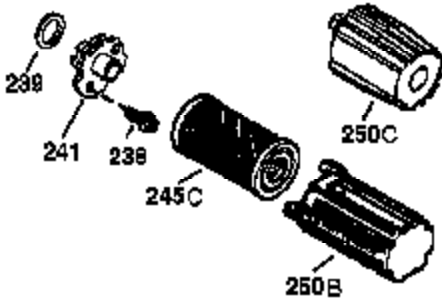

Engine Parts List #2

Ref #	Part Number	Qty	Description
238	650932	2	Screw, 10-32 x 49/64"
239	34338	1	* Air Cleaner Gasket
241	35797	1	Air Cleaner Collar
245C	35066	1	Air Filter (Conical)
250B	35065	1	Air Cleaner Cover
298	28763	3	Screw, 10-32 x 49/64"
300A	36916	1	Fuel Tank (Incl. 292 & 301)
301	36246	1	Fuel Cap
370R	37317	1	Caution Decal
416	36085	1	Spark Arrestor Kit (Incl. 417)(Optional)
417	650821	1	Screw, 10-32 x 1/2" (Optional)
900	750880	1	Replacement Engine, order from 71-999
900	750881	1	Replacement Short Block, order from 71-999