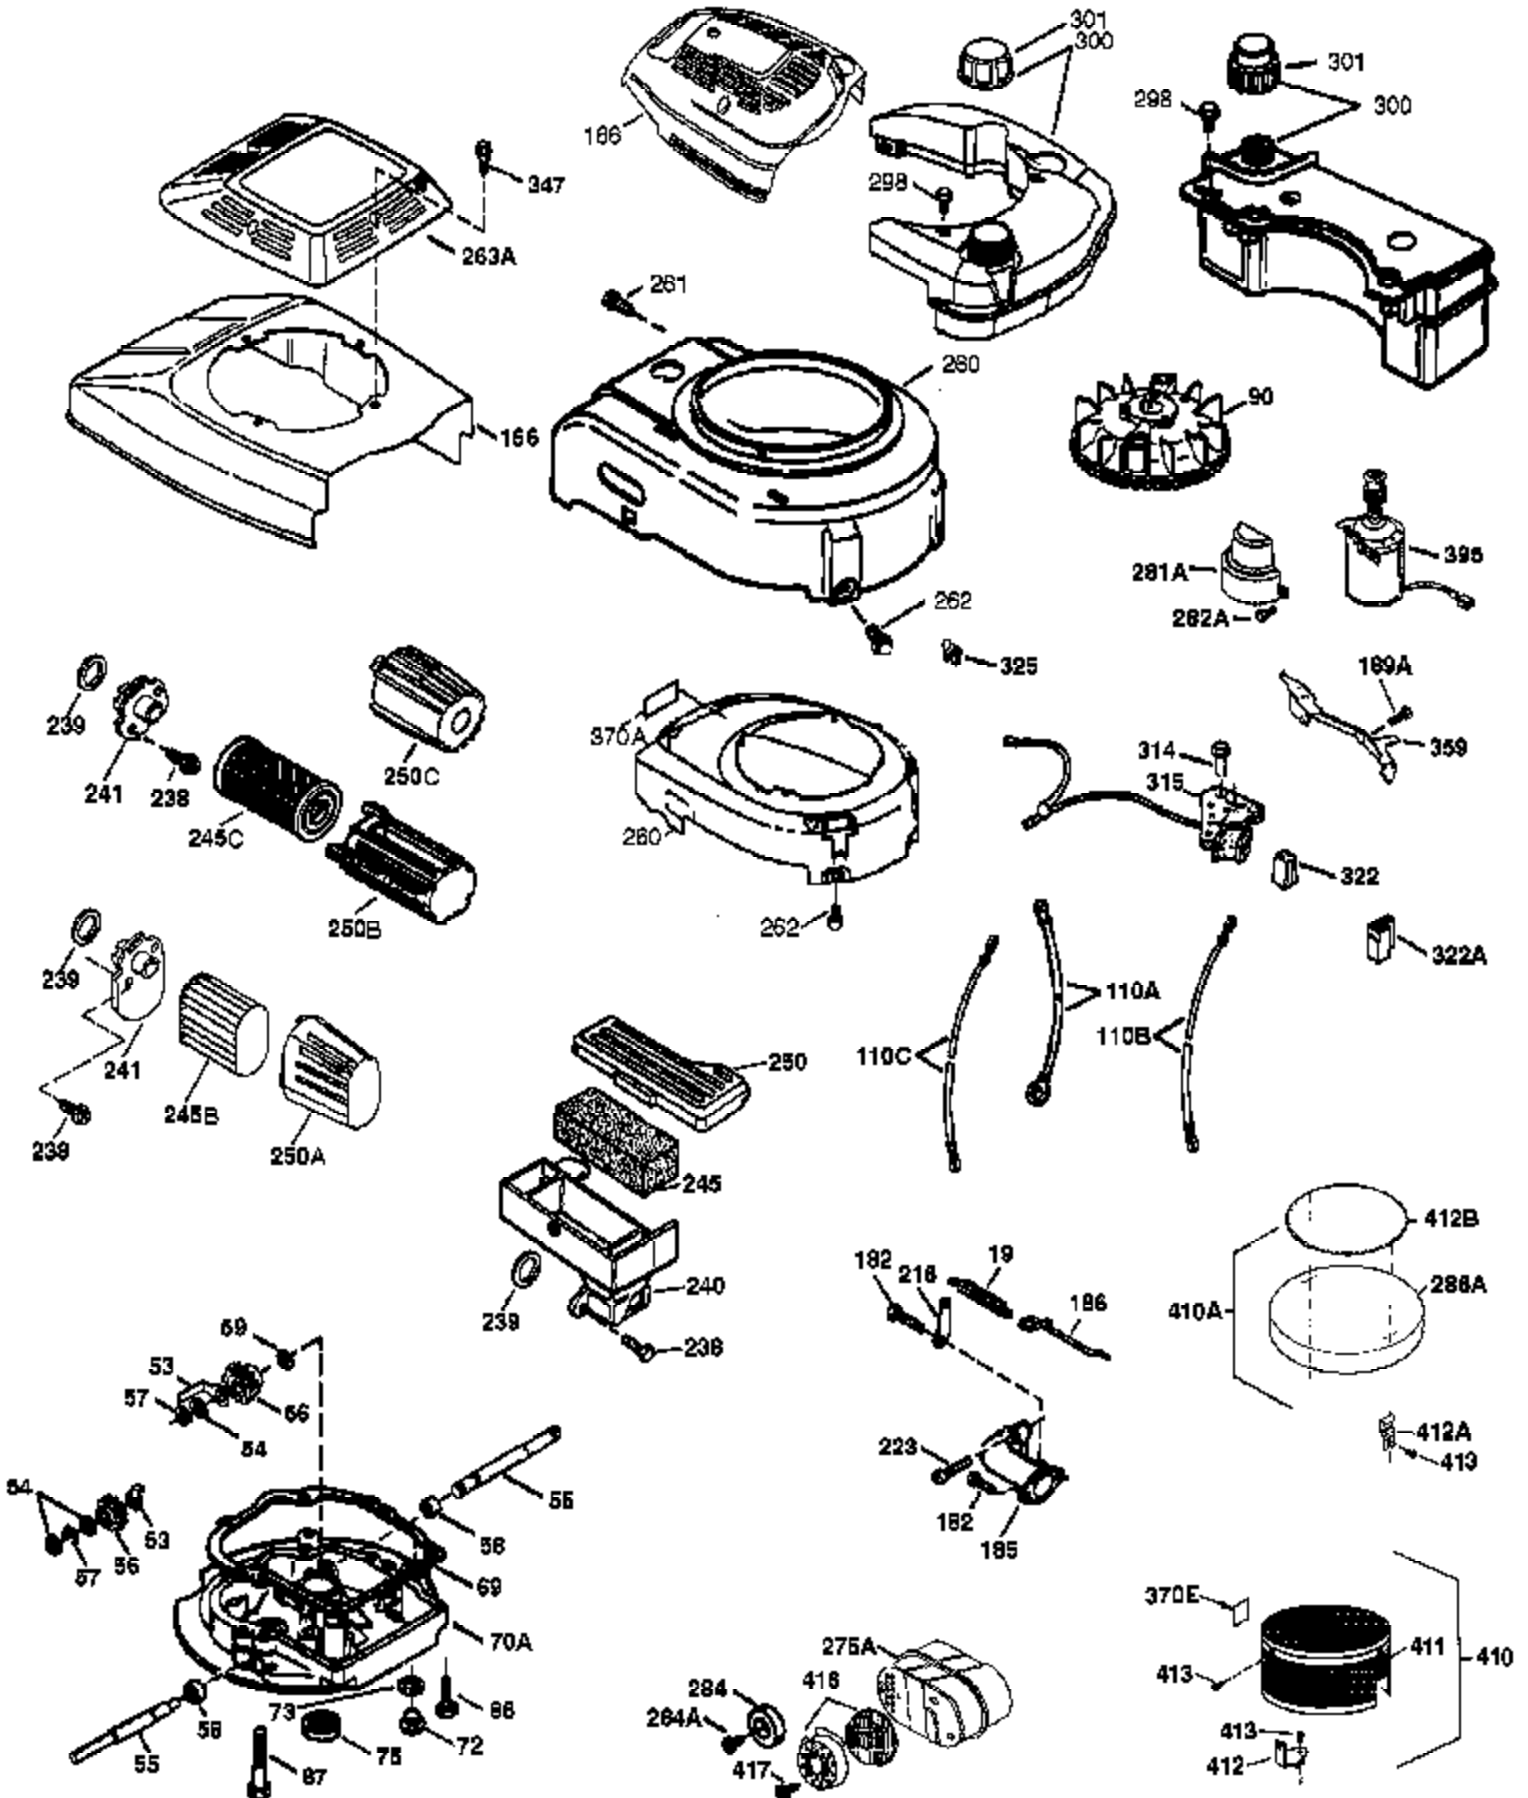

Engine Parts List #2

Ref #	Part Number	Qty	Description
19	36281	1	Extension Spring
41	35541	1	Piston & Pin Ass'y. (Std.) (Incl. 43)
41	35542	1	Piston & Pin Ass'y. (.010" OS) (Incl. 43)
41	35543	1	Piston & Pin Ass'y. (.020" OS) (Incl. 43)
69	37609	1	* Mounting Flange Gasket
72	37614	1	Oil Drain Plug
75	27897	1	Oil Seal
86	650488	6	Screw, 1/4-20 x 1-1/4"
90	611112	1	Flywheel
182	6201	2	Screw, 1/4-28 x 7/8"
185	36785	1	Intake Pipe
186	32653	1	Governor link
216	33086	1	Speed Adjustment Lever
223	650451	2	Screw, 1/4-20 x 1"
238	650932	2	Screw, 10-32 x 49/64"
239	34338	1	* A/C Gasket
241	36919	1	A/C Collar
245	36905	1	A/C Filter
250	37122	1	A/C Cover (Black)
260	37589	1	Blower Housing
261	30200	2	Screw, 10-24 x 9/16"
262	650831	2	Screw, 1/4-20 x 1/2"
300	35586	1	Fuel Tank (Incl. 292 & 301)
301	36246	1	Fuel Cap (Black)
416	36085	1	Spark Arrestor Kit (Incl. 417)(Optional)
417	650821	1	Screw, 10-32 x 1/2" (Optional)