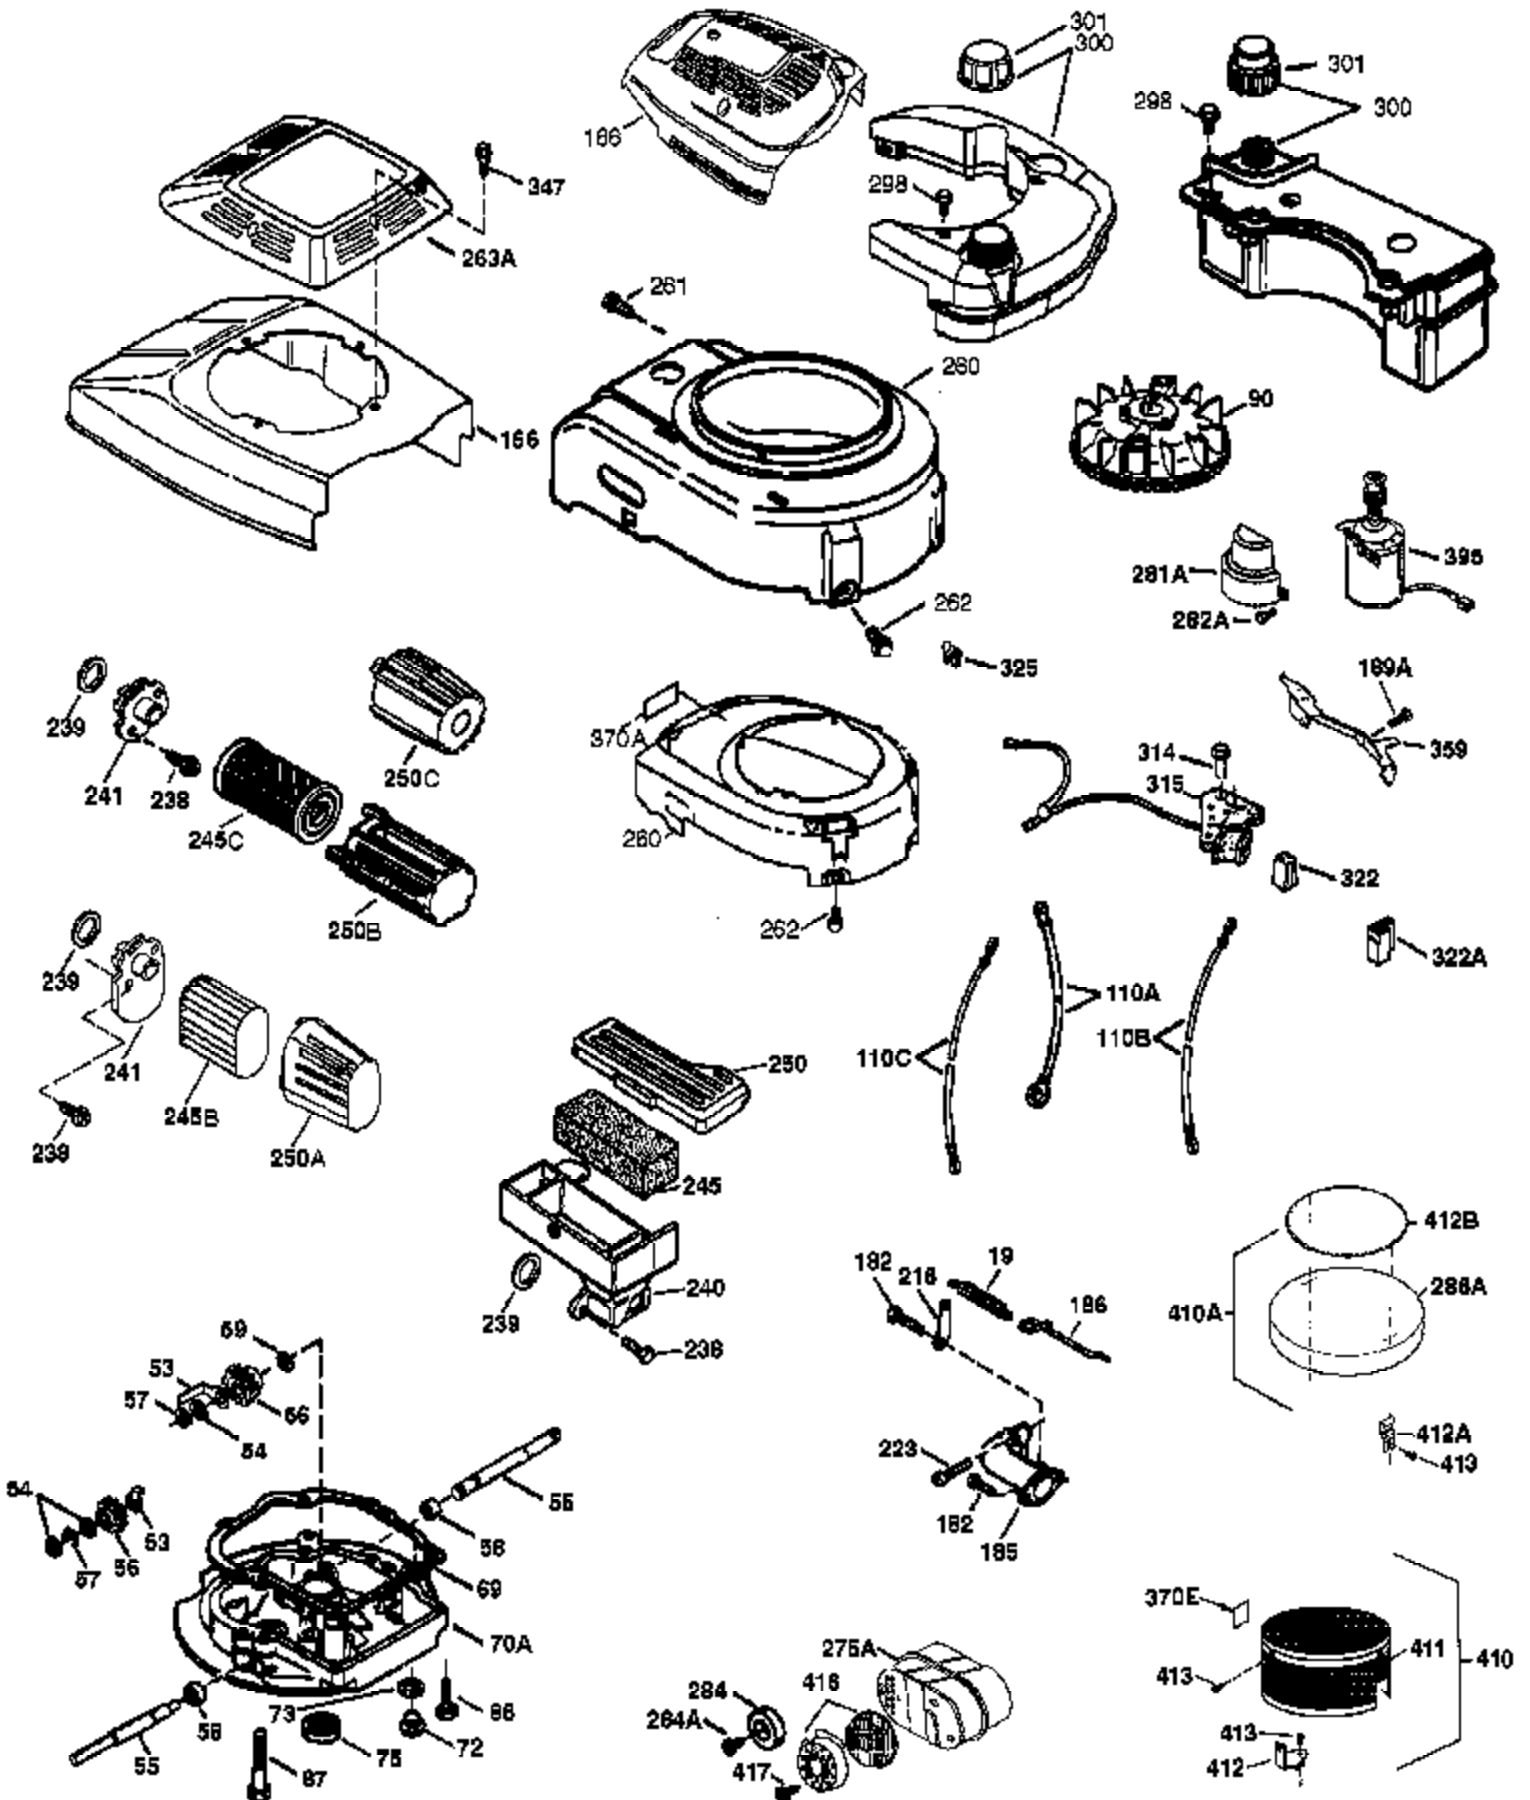

Engine Parts List #2

Ref #	Part Number	Qty	Description
19	36281	1	Extension Spring
41	35541	1	Piston & Pin Ass'y. (Std.) (Incl. 43)
41	35542	1	Piston & Pin Ass'y. (.010" OS) (Incl. 43)
41	35543	1	Piston & Pin Ass'y. (.020" OS) (Incl. 43)
69	35261	1	* Mounting Flange Gasket
72	36083	1	Oil Drain Plug
75	27897	1	Oil Seal
86	650488	6	Screw, 1/4-20 x 1-1/4"
90	611112	1	Flywheel
182	6201	2	Screw, 1/4-28 x 7/8"
185	36785	1	Intake Pipe
186	32653	1	Governor link
216	33086	1	Speed Adjustment Lever
223	650451	2	Screw, 1/4-20 x 1"
238	650932	2	Screw, 10-32 x 49/64"
239	34338	1	* A/C Gasket
241	36919	1	A/C Collar
245	36905	1	A/C Filter
250	37122	1	Air Cleaner Cover
260	37589	1	Blower Housing
261	30200	2	Screw, 10-24 x 9/16"
262	650831	2	Screw, 1/4-20 x 1/2"
300	35586	1	Fuel Tank (Incl. 292 & 301)
301	36246	1	Fuel Cap (Black)
416	36085	1	Spark Arrestor Kit (Incl. 417)(Optional)
417	650821	1	Screw, 10-32 x 1/2" (Optional)