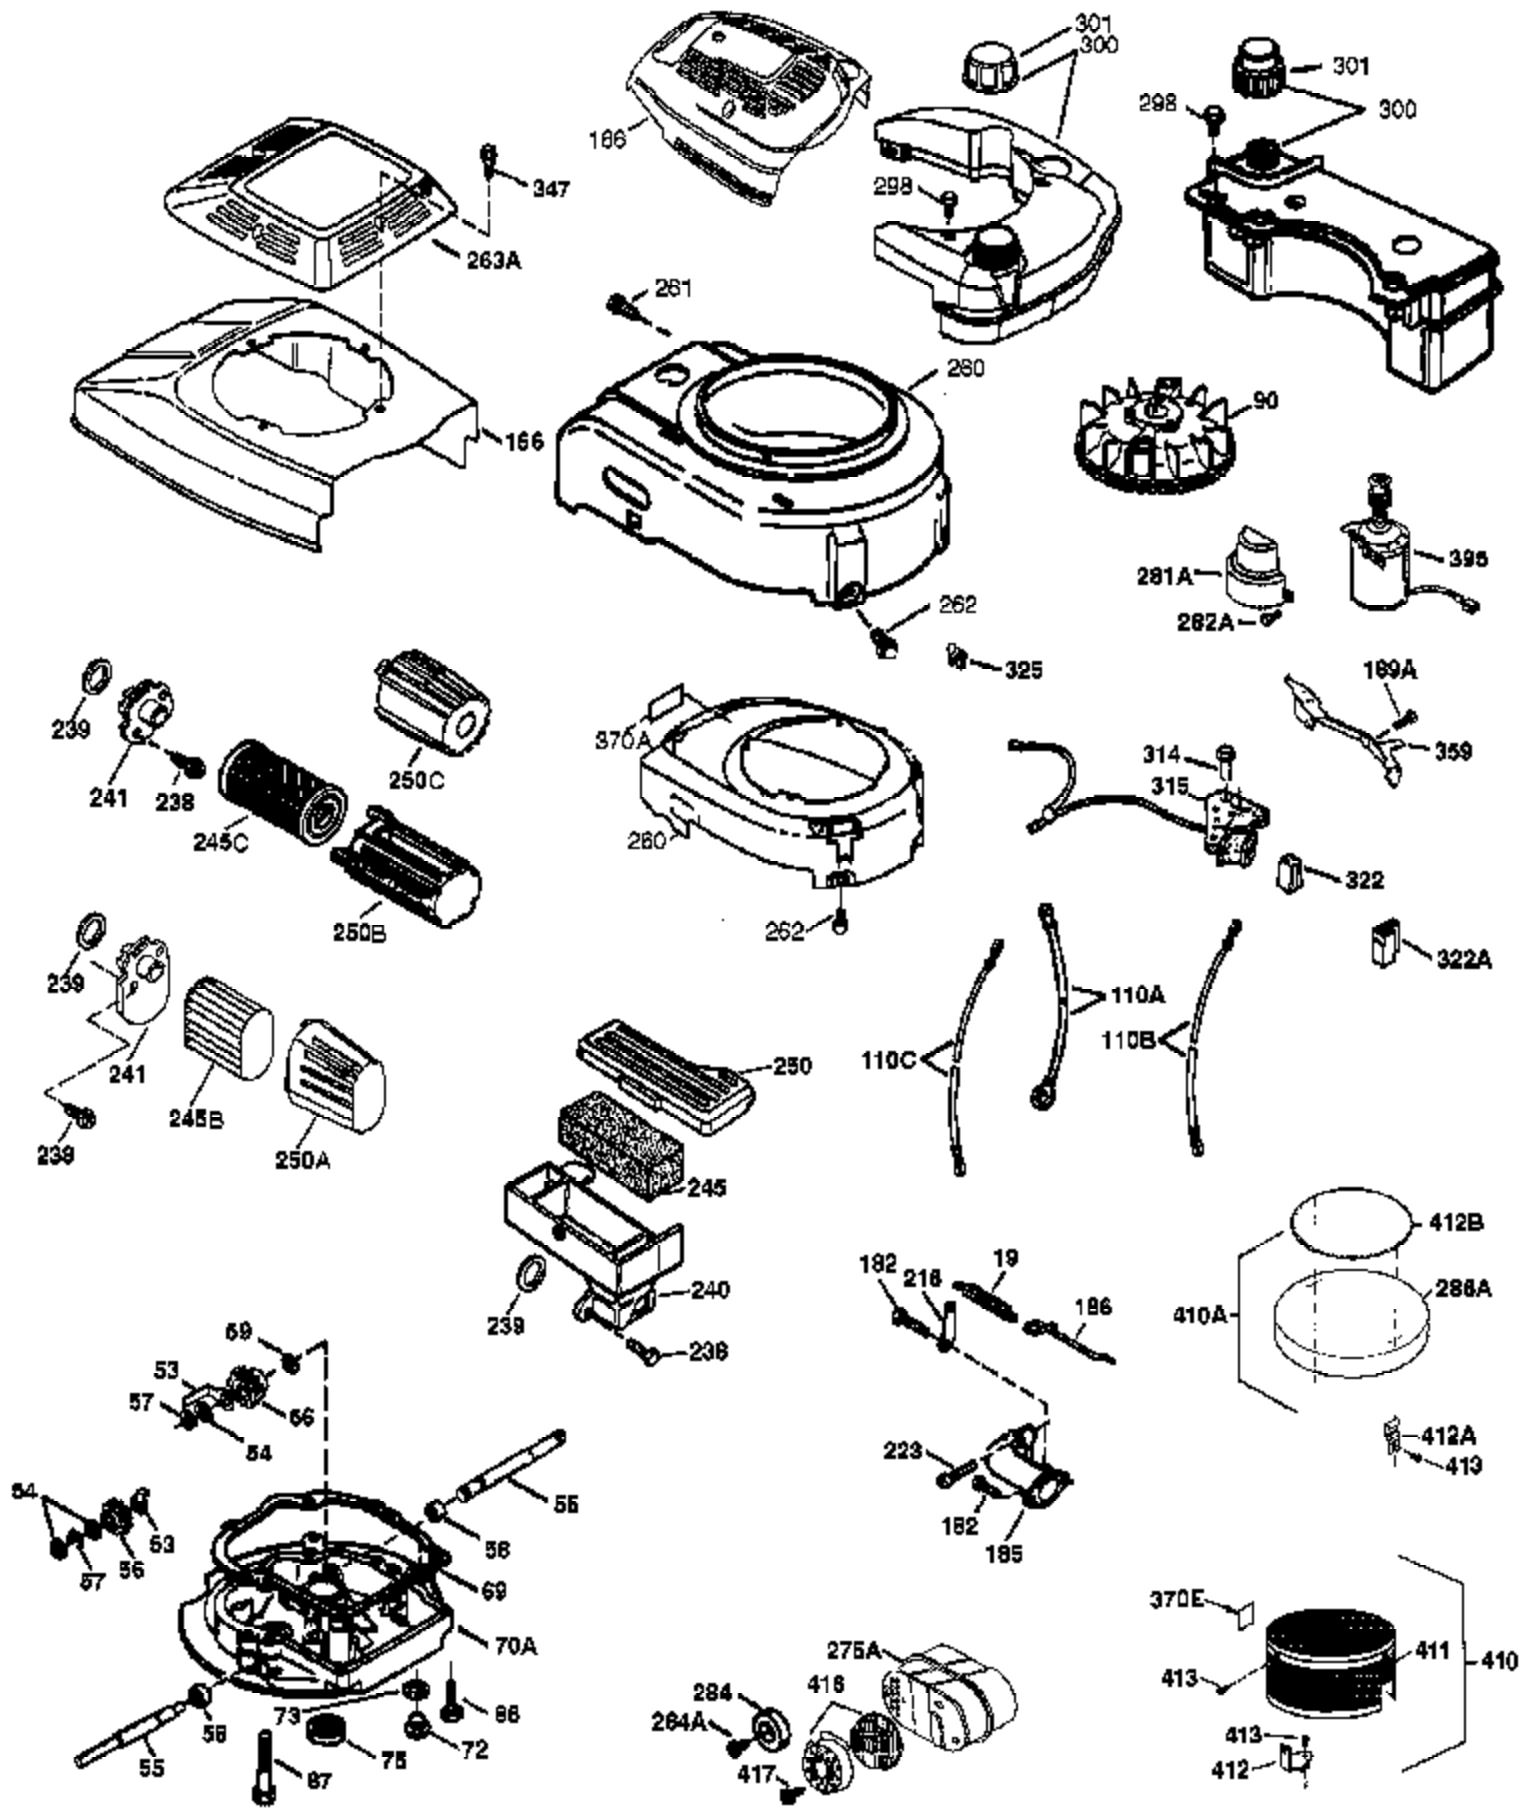

Engine Parts List #2

Ref #	Part Number	Qty	Description
19	36281	1	Extension Spring
41	35541	1	Piston & Pin Ass'y. (Std.) (Incl. 43)
41	35542	1	Piston & Pin Ass'y. (.010" OS) (Incl. 43)
41	35543	1	Piston & Pin Ass'y. (.020" OS) (Incl. 43)
69	26750	1	* Mounting Flange Gasket
72	36083	1	Oil Drain Plug
75	27897	1	Oil Seal
86	650488	6	Screw, 1/4-20 x 1-1/4"
90	611112	1	Flywheel
182	6201	2	Screw, 1/4-28 x 7/8"
185	36785	1	Intake Pipe
186	32653	1	Governor link
216	33086	1	Speed Adjustment Lever
223	650451	2	Screw, 1/4-20 x 1"
238	650932	2	Screw, 10-32 x 49/64"
239	34338	1	* A/C Gasket
241	36919	1	A/C Collar
245	36905	1	A/C Filter
250	37122	1	Air Cleaner Cover
260	37589	1	Blower Housing
261	30200	2	Screw, 10-24 x 9/16"
262	650831	2	Screw, 1/4-20 x 1/2"
300	35586	1	Fuel Tank (Incl. 292 & 301)
301	36246	1	Fuel Cap (Red)
416	36085	1	Spark Arrestor Kit (Incl. 417)(Optional)
417	650821	1	Screw, 10-32 x 1/2" (Optional)