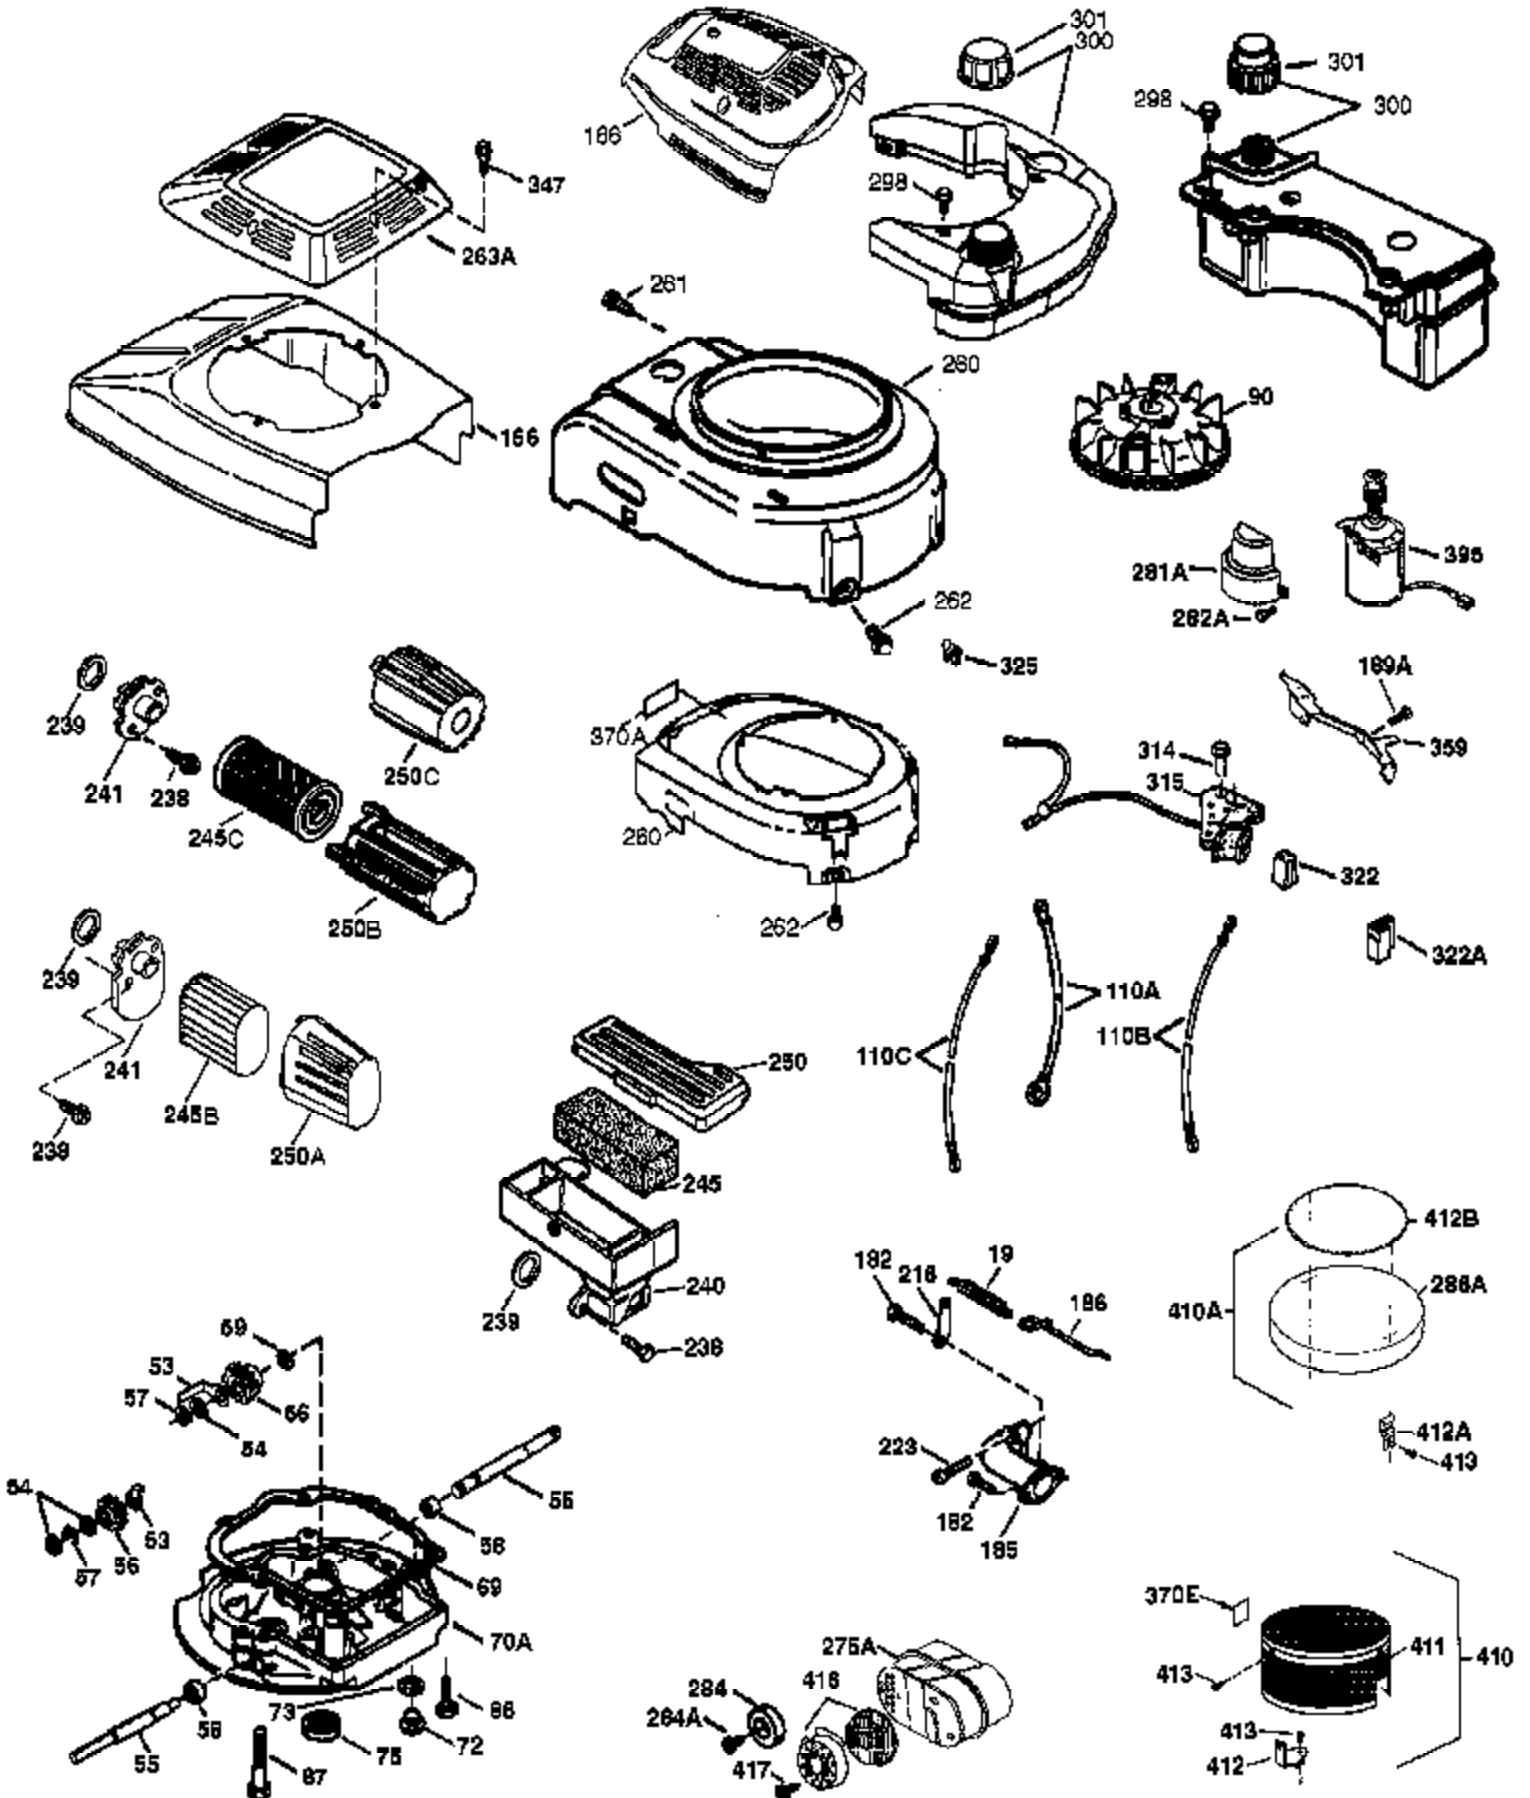

Ref #	Part Number	Qty	Description
19	36281	1	Extension Spring
41	35541	1	Piston & Pin Ass'y. (Std.) (Incl. 43)
41	35542	1	Piston & Pin Ass'y. (.010" OS) (Incl. 43)
41	35543	1	Piston & Pin Ass'y. (.020" OS) (Incl. 43)
69	26750	1	* Mounting Flange Gasket
72	36083	1	Oil Drain Plug
75	27897	1	Oil Seal
86	650488	6	Screw, 1/4-20 x 1-1/4"
90	611112	1	Flywheel
182	6201	2	Screw, 1/4-28 x 7/8"
185	36785	1	Intake Pipe
186	32653	1	Governor link
216	33086	1	Speed Adjustment Lever
223	650451	2	Screw, 1/4-20 x 1"
238	650932	2	Screw, 10-32 x 49/64"
239	34338	1	* A/C Gasket
241	36919	1	A/C Collar
245	36905	1	A/C Filter
250	37122	1	Air Cleaner Cover
260	37589	1	Blower Housing
261	30200	2	Screw, 10-24 x 9/16"
262	650831	2	Screw, 1/4-20 x 1/2"
300	35586	1	Fuel Tank (Incl. 292 & 301)
301	36246	1	Fuel Cap (Red)
416	36085	1	Spark Arrestor Kit (Incl. 417)(Optional)
417	650821	1	Screw, 10-32 x 1/2" (Optional)