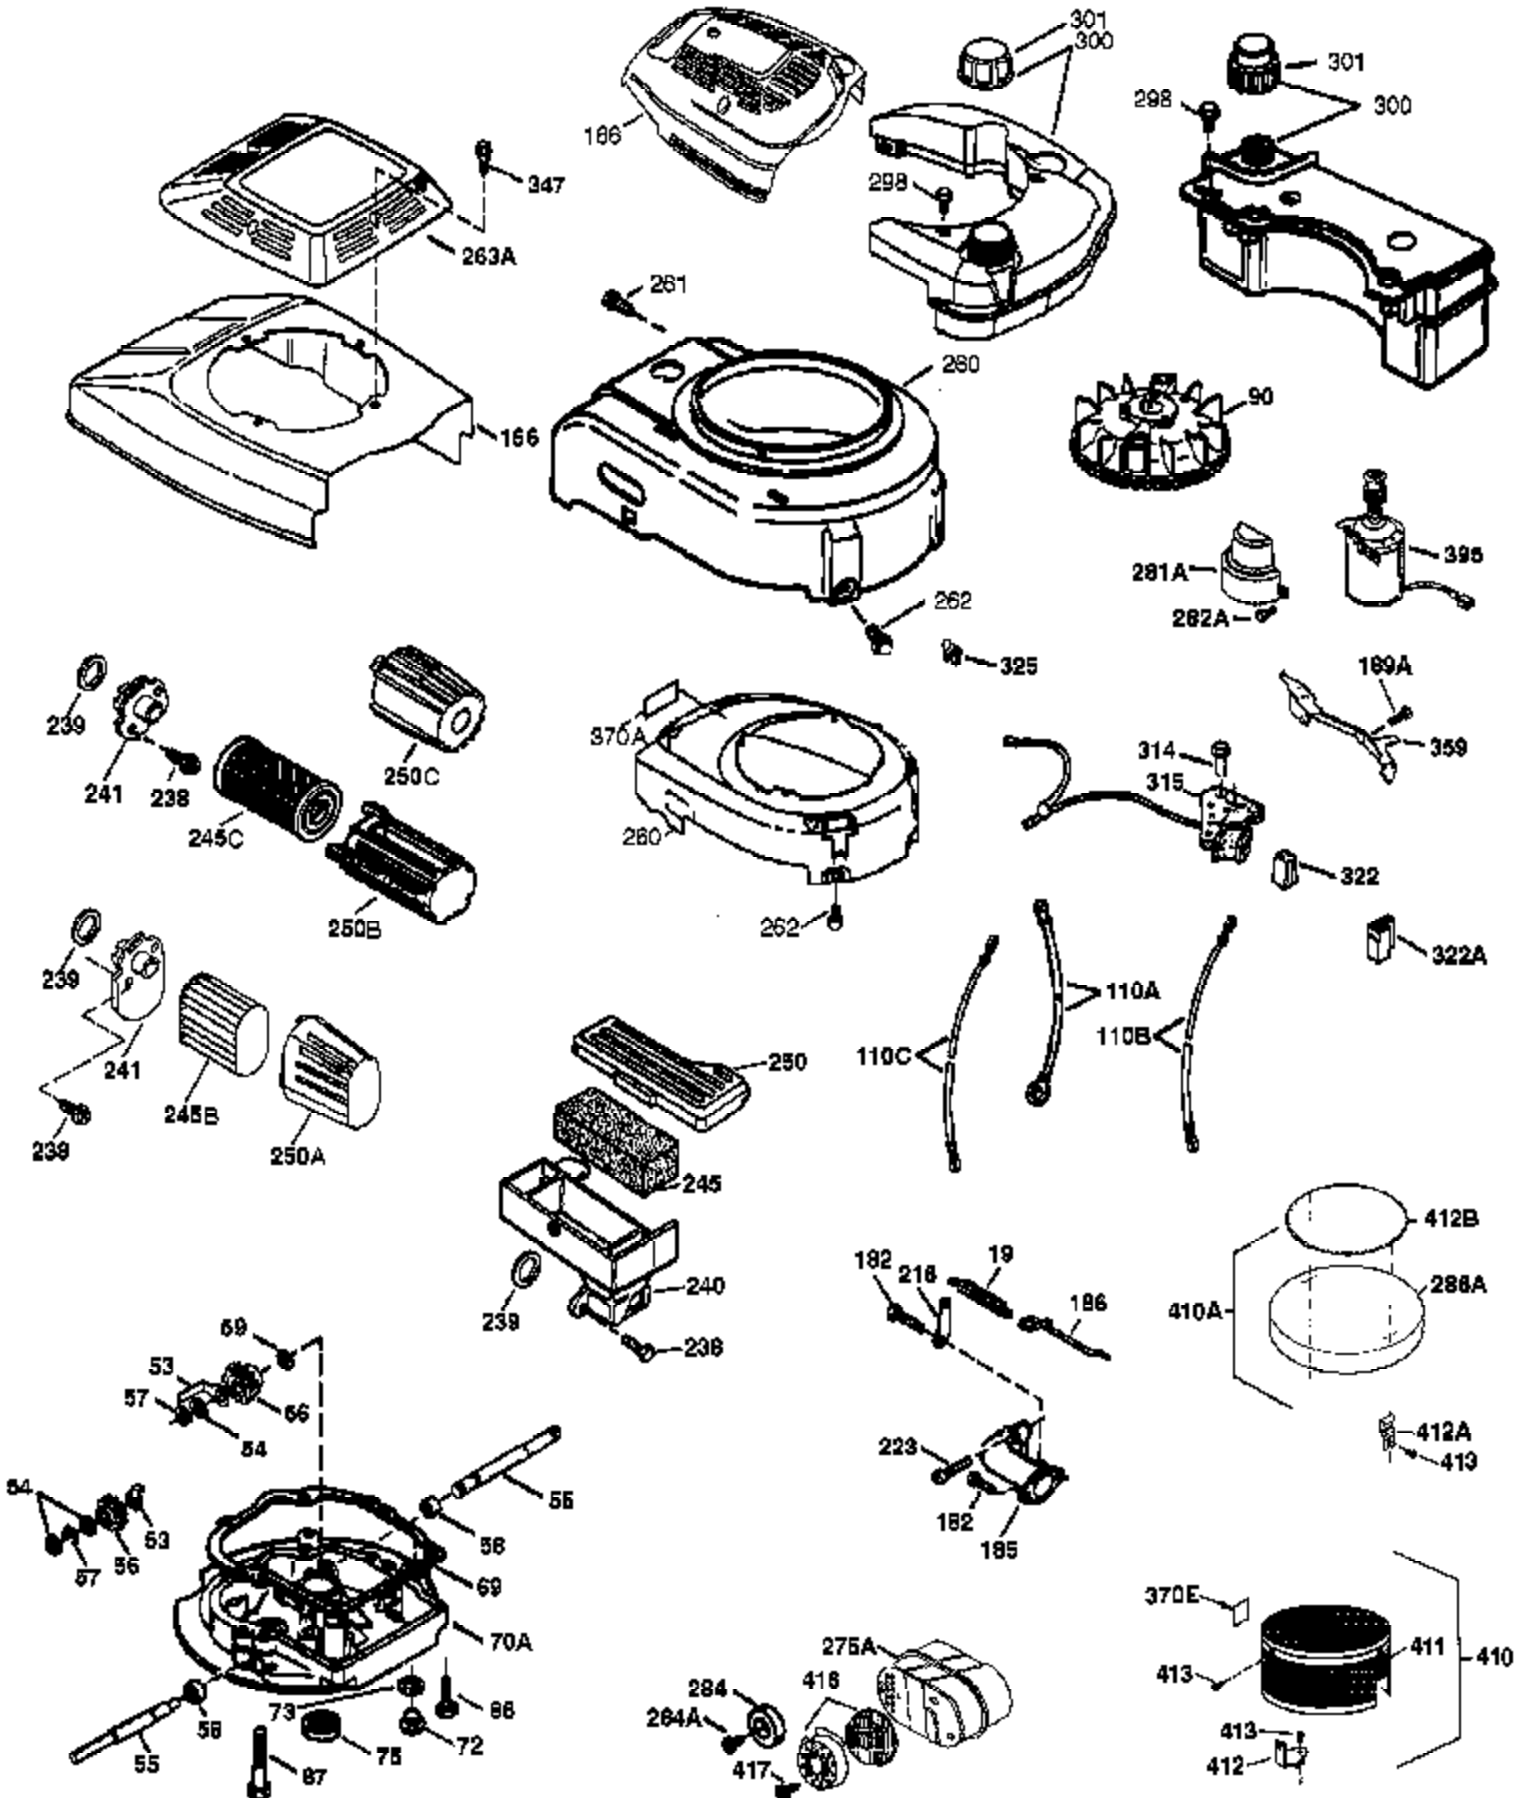

Ref #	Part Number	Qty	Description
19	36281	1	Extension Spring
41	35541	1	Piston & Pin Ass'y. (Std.) (Incl. 43)
41	35542	1	Piston & Pin Ass'y. (.010" OS) (Incl. 43)
41	35543	1	Piston & Pin Ass'y. (.020" OS) (Incl. 43)
69	35261	1	* Mounting Flange Gasket
72	36083	1	Oil Drain Plug
75	27897	1	Oil Seal
86	650488	6	Screw, 1/4-20 x 1-1/4"
90	611112	1	Flywheel
182	6201	2	Screw, 1/4-28 x 7/8"
185	36785	1	Intake Pipe
186	32653	1	Governor Link
216	33086	1	Control Bracket
223	650451	2	Screw, 1/4-20 x 1"
238	650806	2	Screw, 10-32 x 5/8"
239	34338	1	* Air Cleaner Gasket
240	37115	1	Air Cleaner Body (Incl. 239)
245	37116	1	Air Cleaner Filter
250	37118	1	Air Cleaner Cover
260	37151	1	Blower Housing
261	30200	2	Screw, 10-24 x 9/16"
262	650831	2	Screw, 1/4-20 x 1/2"
300	35586	1	Fuel Tank (Incl. 292 & 301)
301	36246	1	Fuel Cap
370A	36261	1	Lubrication Decal
416	36085	1	Spark Arrestor Kit (Incl. 417)(Optional)
417	650821	1	Screw, 10-32 x 1/2" (Optional)