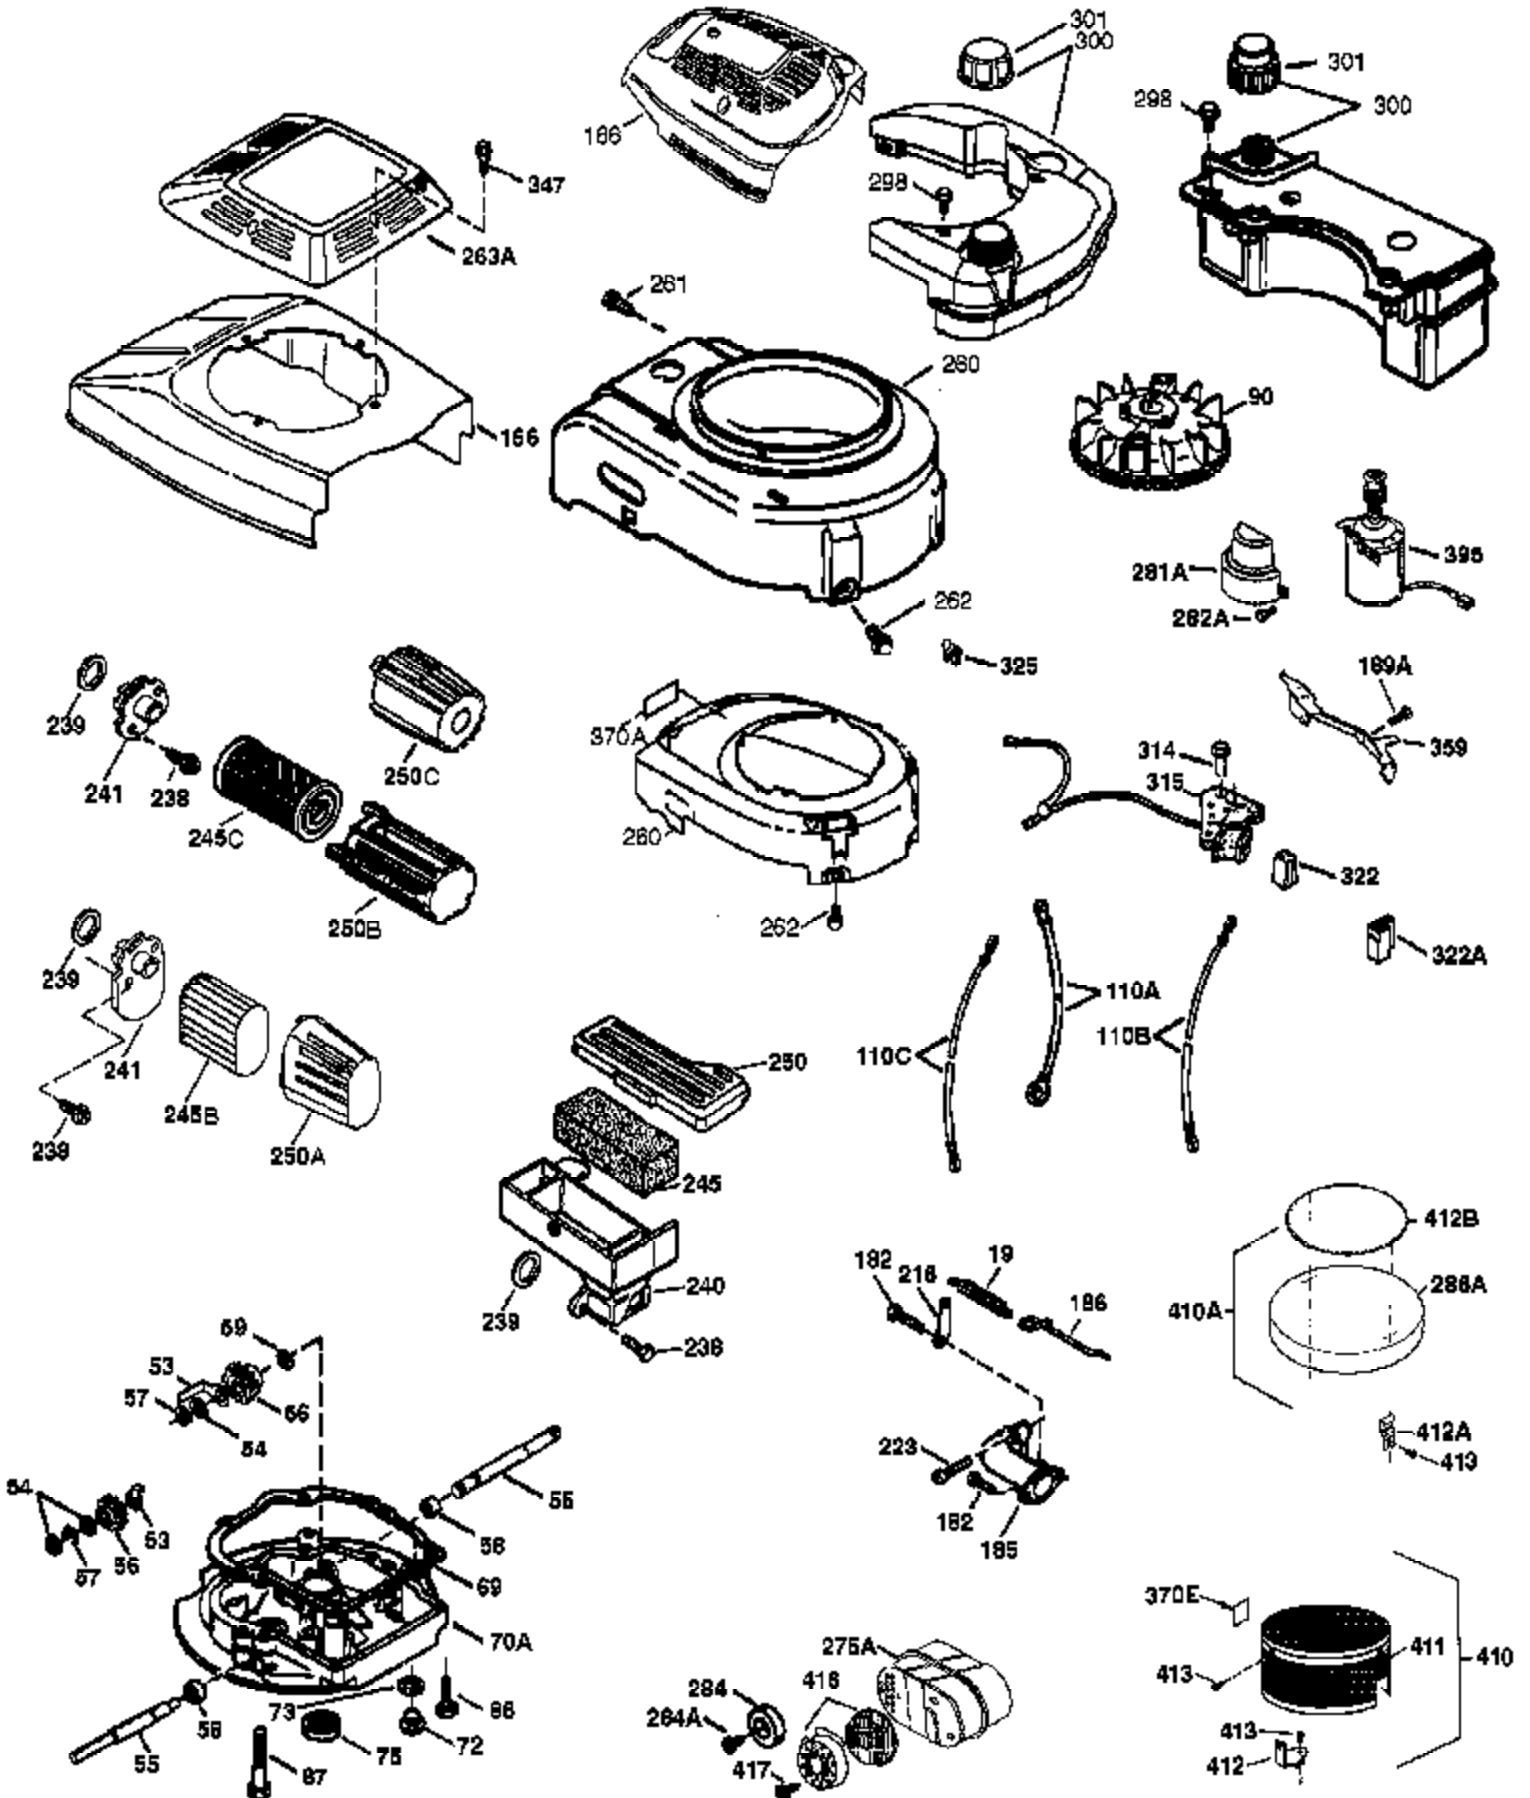

Engine Parts List #2

Ref #	Part Number	Qty	Description
19	36281	1	Extension Spring
41	35541	1	Piston & Pin Ass'y. (Std.) (Incl. 43)
41	35542	1	Piston & Pin Ass'y. (.010" OS) (Incl. 43)
41	35543	1	Piston & Pin Ass'y. (.020" OS) (Incl. 43)
69	37609	1	* Mounting Flange Gasket
72	36083	1	Oil Drain Plug
75	27897	1	Oil Seal
86	650488	6	Screw, 1/4-20 x 1-1/4"
90	611112	1	Flywheel
182	6201	2	Screw, 1/4-28 x 7/8"
185	36785	1	Intake Pipe
186	32653	1	Governor link
216	33086	1	Speed Adjustment Lever
223	650451	2	Screw, 1/4-20 x 1"
238	650806	2	Screw, 10-32 x 5/8"
239	34338	1	* Air Cleaner Gasket
240	34858	1	Air Cleaner Body
245	34340	1	Air Cleaner Filter
250	36213	1	Air Cleaner Cover
260	37008	1	Blower Housing
261	30200	2	Screw, 10-24 x 9/16"
262	650831	2	Screw, 1/4-20 x 1/2"
263A	37036	1	Starter Cover Grille
300	35586	1	Fuel Tank (Incl. 292 & 301)
301	35355	1	Fuel Cap (Red)
370A	36261	1	Lubrication Decal (Replaces 64-831)
416	36085	1	Spark Arrestor Kit (Incl. 417)(Optional)
417	650821	1	Screw, 10-32 x 1/2" (Optional)