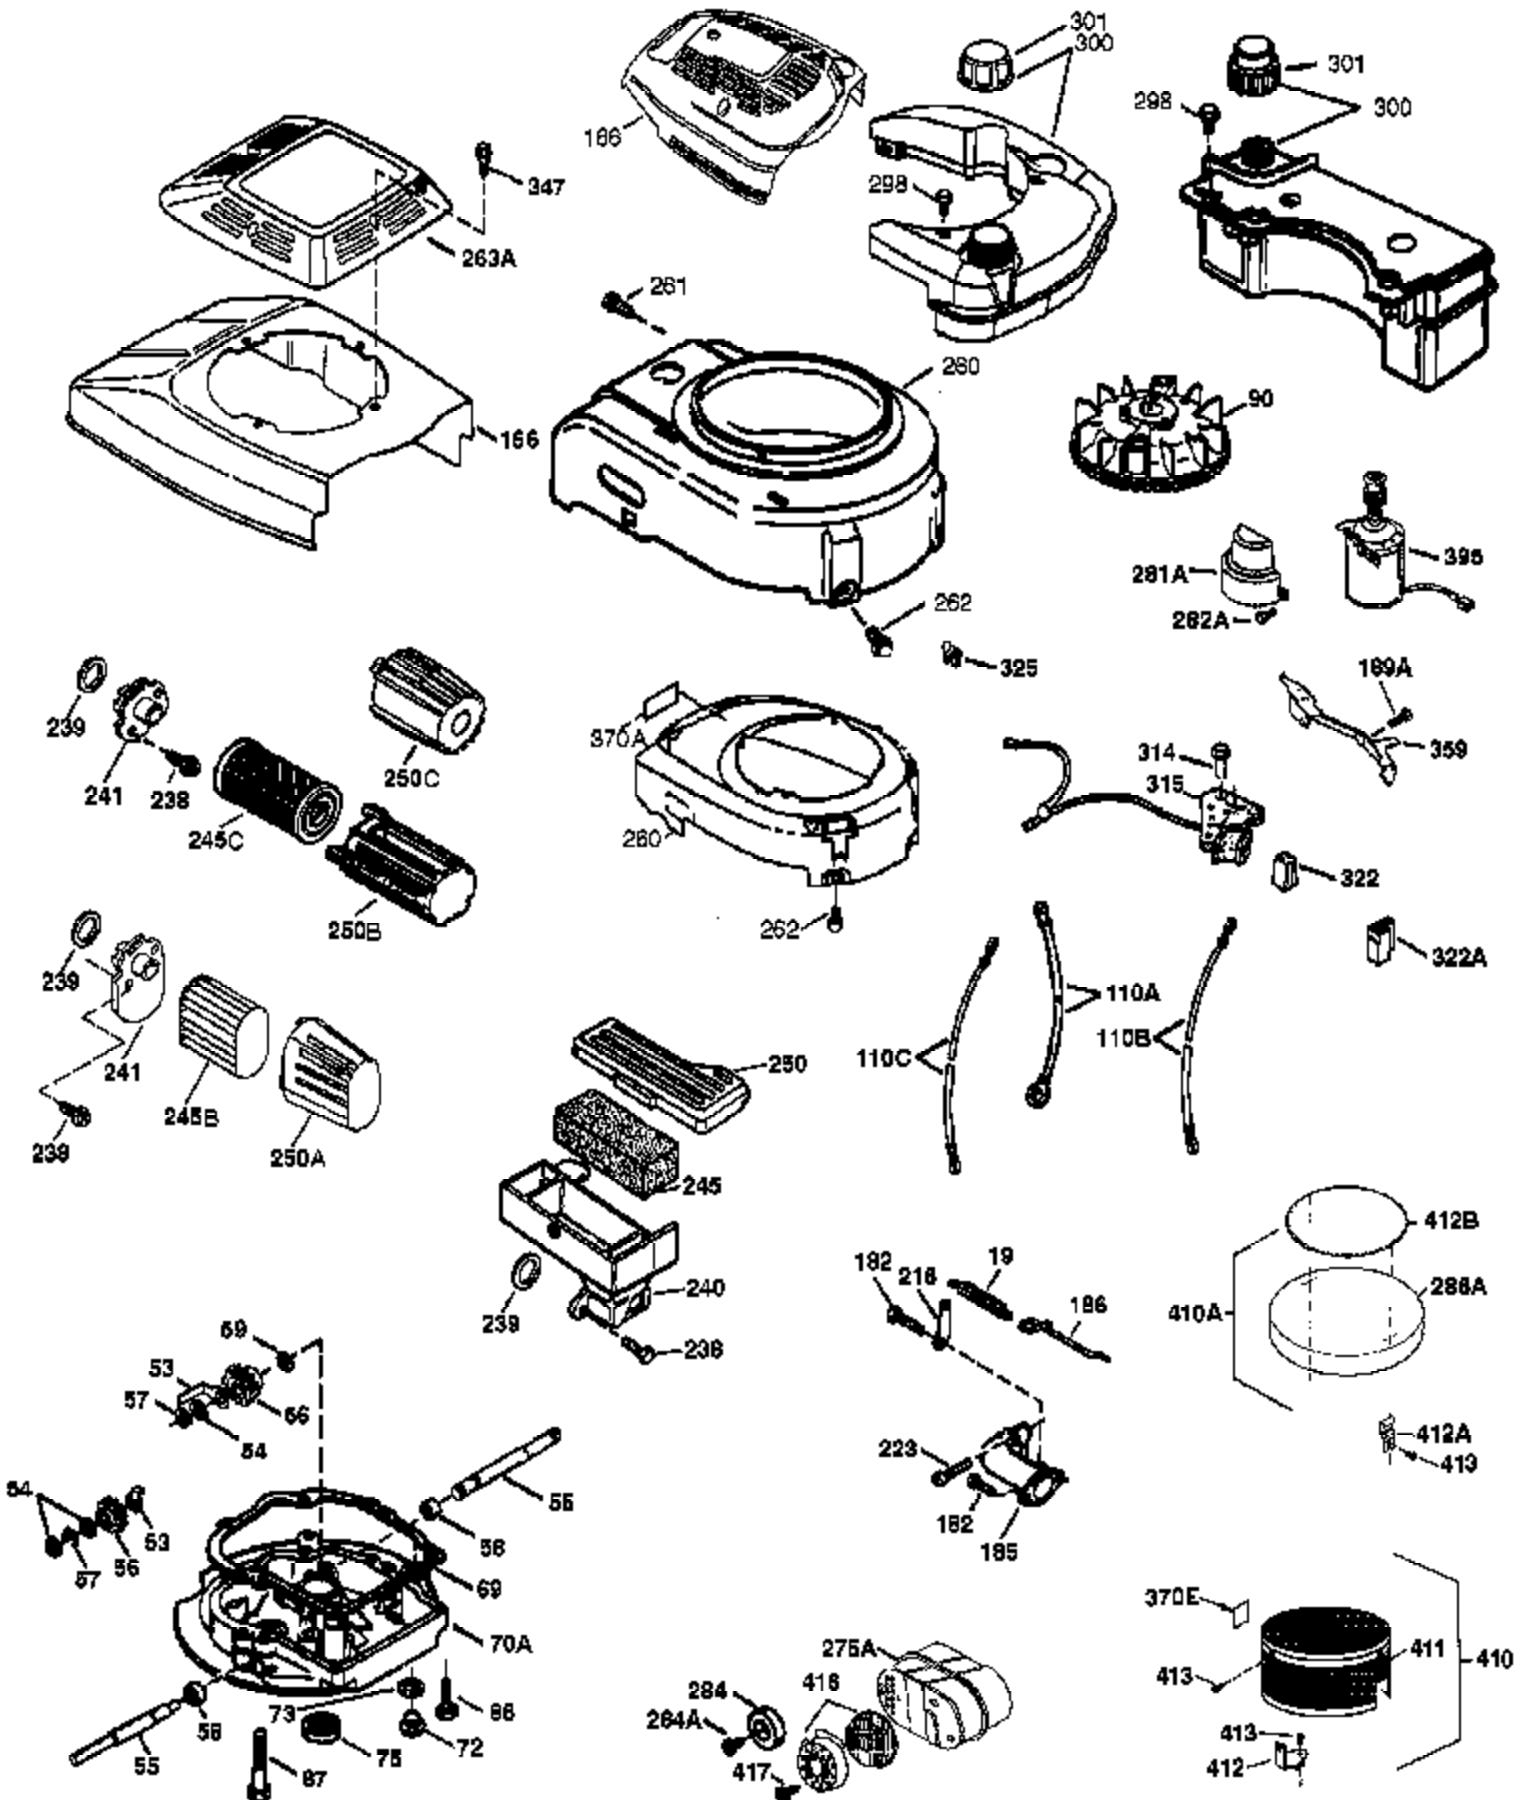

Engine Parts List #2

Ref #	Part Number	Qty	Description
19	36281	1	Extension Spring
41	35541	1	Piston & Pin Ass'y. (Std.) (Incl. 43)
41	35542	1	Piston & Pin Ass'y. (.010" OS) (Incl. 43)
41	35543	1	Piston & Pin Ass'y. (.020" OS) (Incl. 43)
69	35261	1	* Mounting Flange Gasket
72	36083	1	Oil Drain Plug
75	27897	1	Oil Seal
86	650488	6	Screw, 1/4-20 x 1-1/4"
90	611112	1	Flywheel
182	6201	2	Screw, 1/4-28 x 7/8"
185	36785	1	Intake Pipe
186	32653	1	Governor link
216	33086	1	Speed Adjustment Lever
223	650451	2	Screw, 1/4-20 x 1"
238	650806	2	Screw, 10-32 x 5/8"
239	34338	1	* Air Cleaner Gasket
240	34858	1	Air Cleaner Body
245	34340	1	Air Cleaner Filter
250	36213	1	Air Cleaner Cover
260	37008	1	Blower Housing
261	30200	2	Screw, 10-24 x 9/16"
262	650831	2	Screw, 1/4-20 x 1/2"
263A	37036	1	Starter Cover Grille
300	35586	1	Fuel Tank (Incl. 292 & 301)
301	35355	1	Fuel Cap (Red)
370A	36261	1	Lubrication Decal (Replaces 64-831)
416	36085	1	Spark Arrestor Kit (Incl. 417)(Optional)
417	650821	1	Screw, 10-32 x 1/2" (Optional)