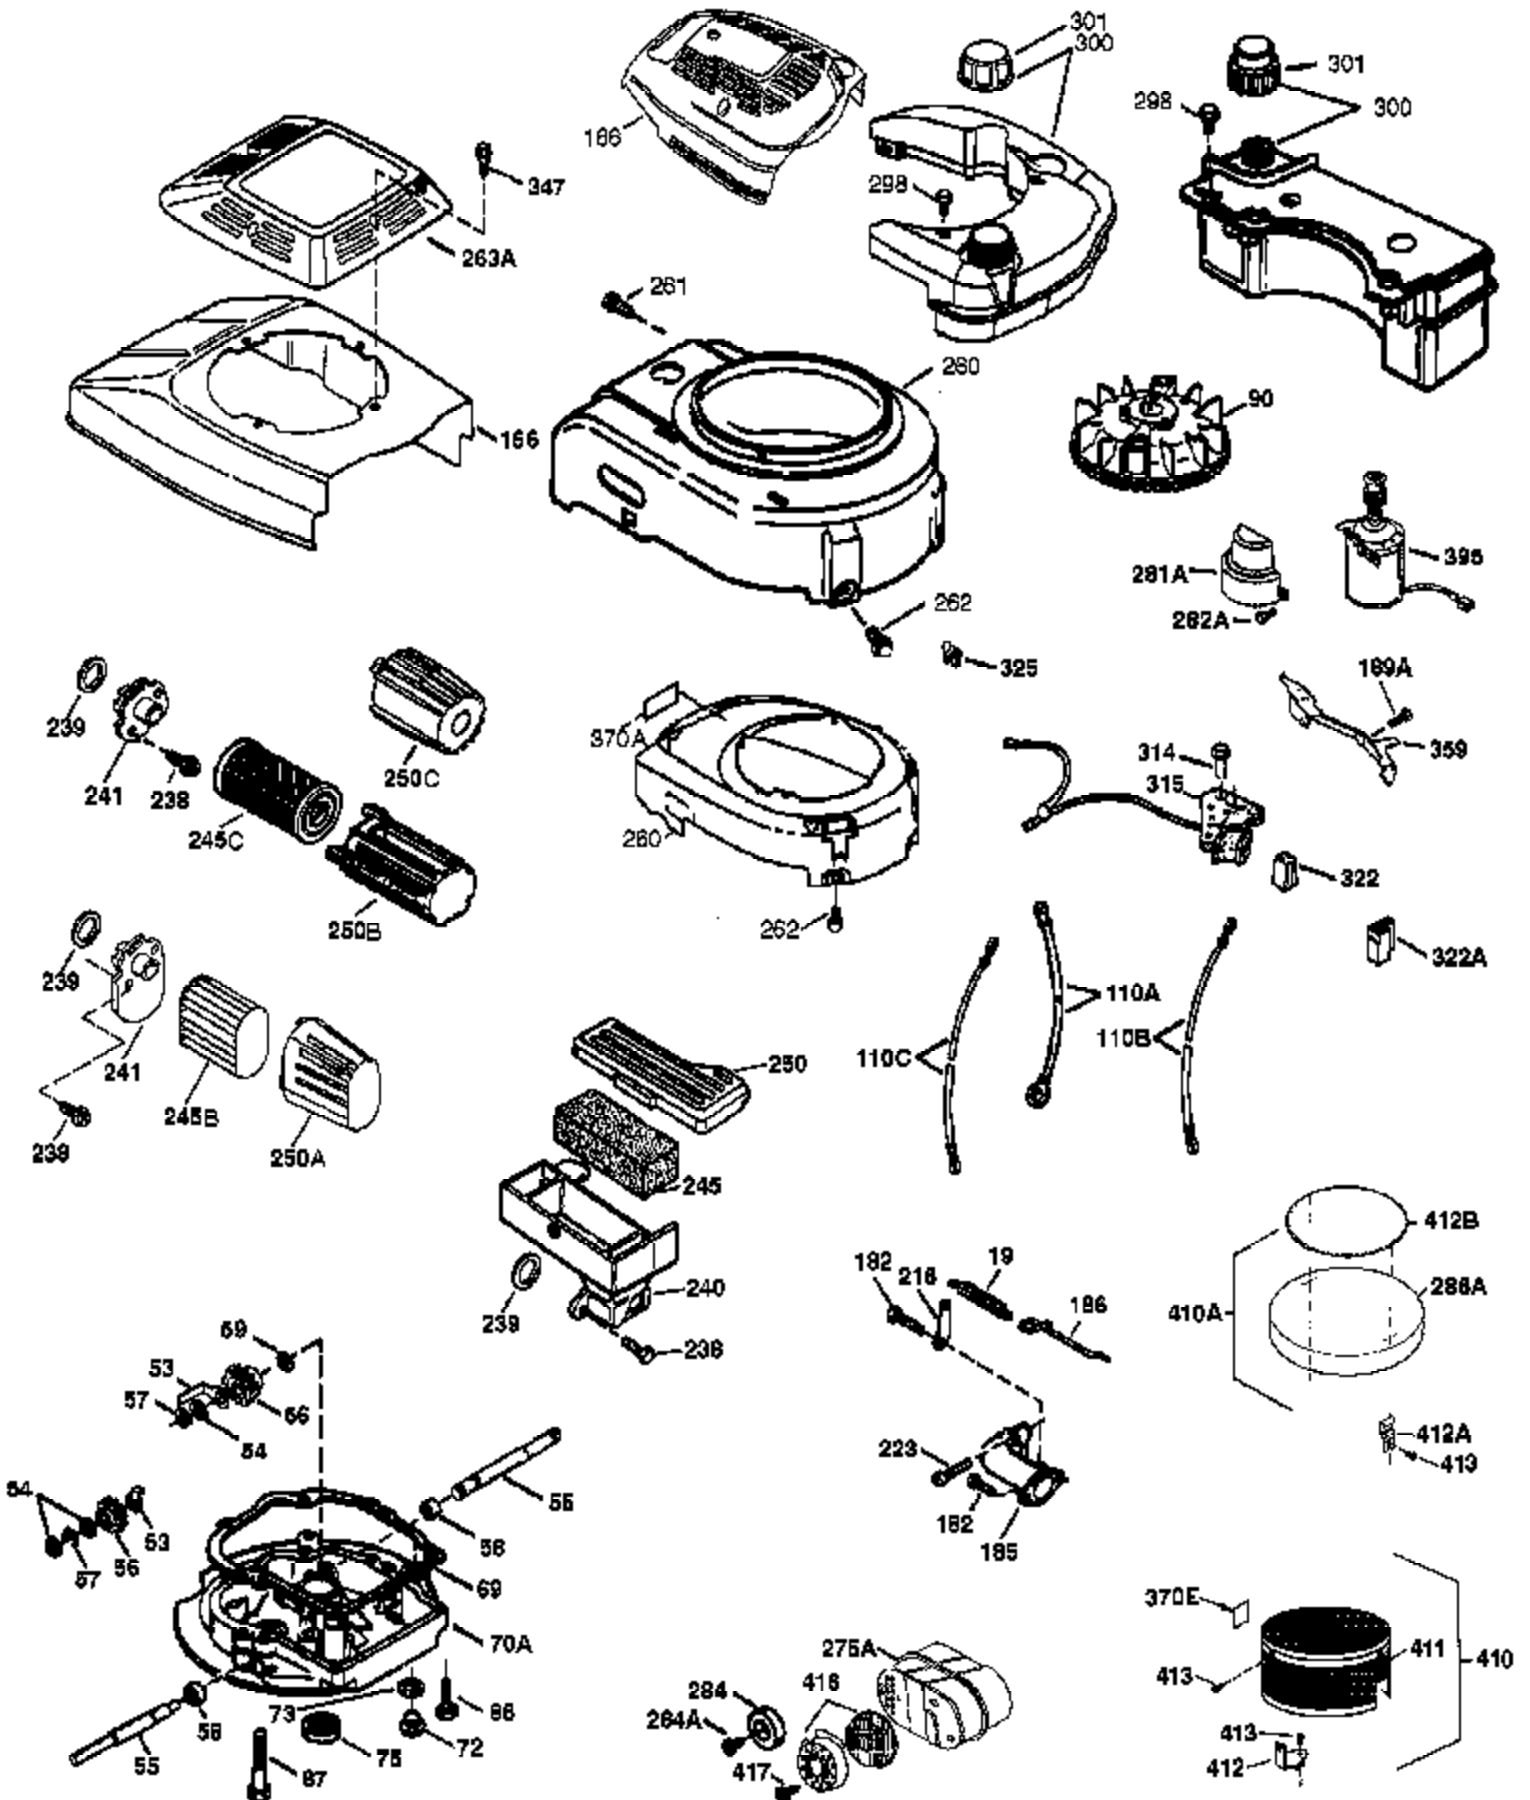

Engine Parts List #2

Ref #	Part Number	Qty	Description
19	36281	1	Extension Spring
41	35541	1	Piston & Pin Ass'y. (Std.) (Incl. 43)
41	35542	1	Piston & Pin Ass'y. (.010" OS) (Incl. 43)
41	35543	1	Piston & Pin Ass'y. (.020" OS) (Incl. 43)
53	31745	1	Tang Washer
54	31747	1	Washer
55	35218A	1	P.T.O. Shaft
56	33401	1	R.H. Worm Gear
57	33537	1	Retaining Ring
58	31744	1	Oil Seal
69	37130	1	* Mounting Flange Gasket
72	36083	1	Oil Drain Plug
75	26208	1	Oil Seal
86	650488	5	Screw, 1/4-20 x 1-1/4"
87	650492	1	Screw, 1/4-20 x 2-1/4"
90	611112	1	Flywheel
182	6201	2	Screw, 1/4-28 x 7/8"
185	36785	1	Intake Pipe
186	32653	1	Governor Link
216	33086	1	Control Bracket
223	650451	2	Screw, 1/4-20 x 1"
238	650806	2	Screw, 10-32 x 5/8"
239	34338	1	* Air Cleaner Gasket
240	37115	1	Air Cleaner Body (Incl. 239)
245	37116	1	Air Cleaner Filter
250	37118	1	Air Cleaner Cover
260	37151	1	Blower Housing
261	30200	2	Screw, 10-24 x 9/16"
262	650831	2	Screw, 1/4-20 x 1/2"
300	35586	1	Fuel Tank (Incl. 292 & 301)
301	35355	1	Fuel Cap
355	590701	1	Starter Handle (Red)
370A	36261	1	Identification Decal
416	36085	1	Spark Arrestor Kit (Incl. 417)(Optional)
417	650821	1	Screw, 10-32 x 1/2" (Optional)