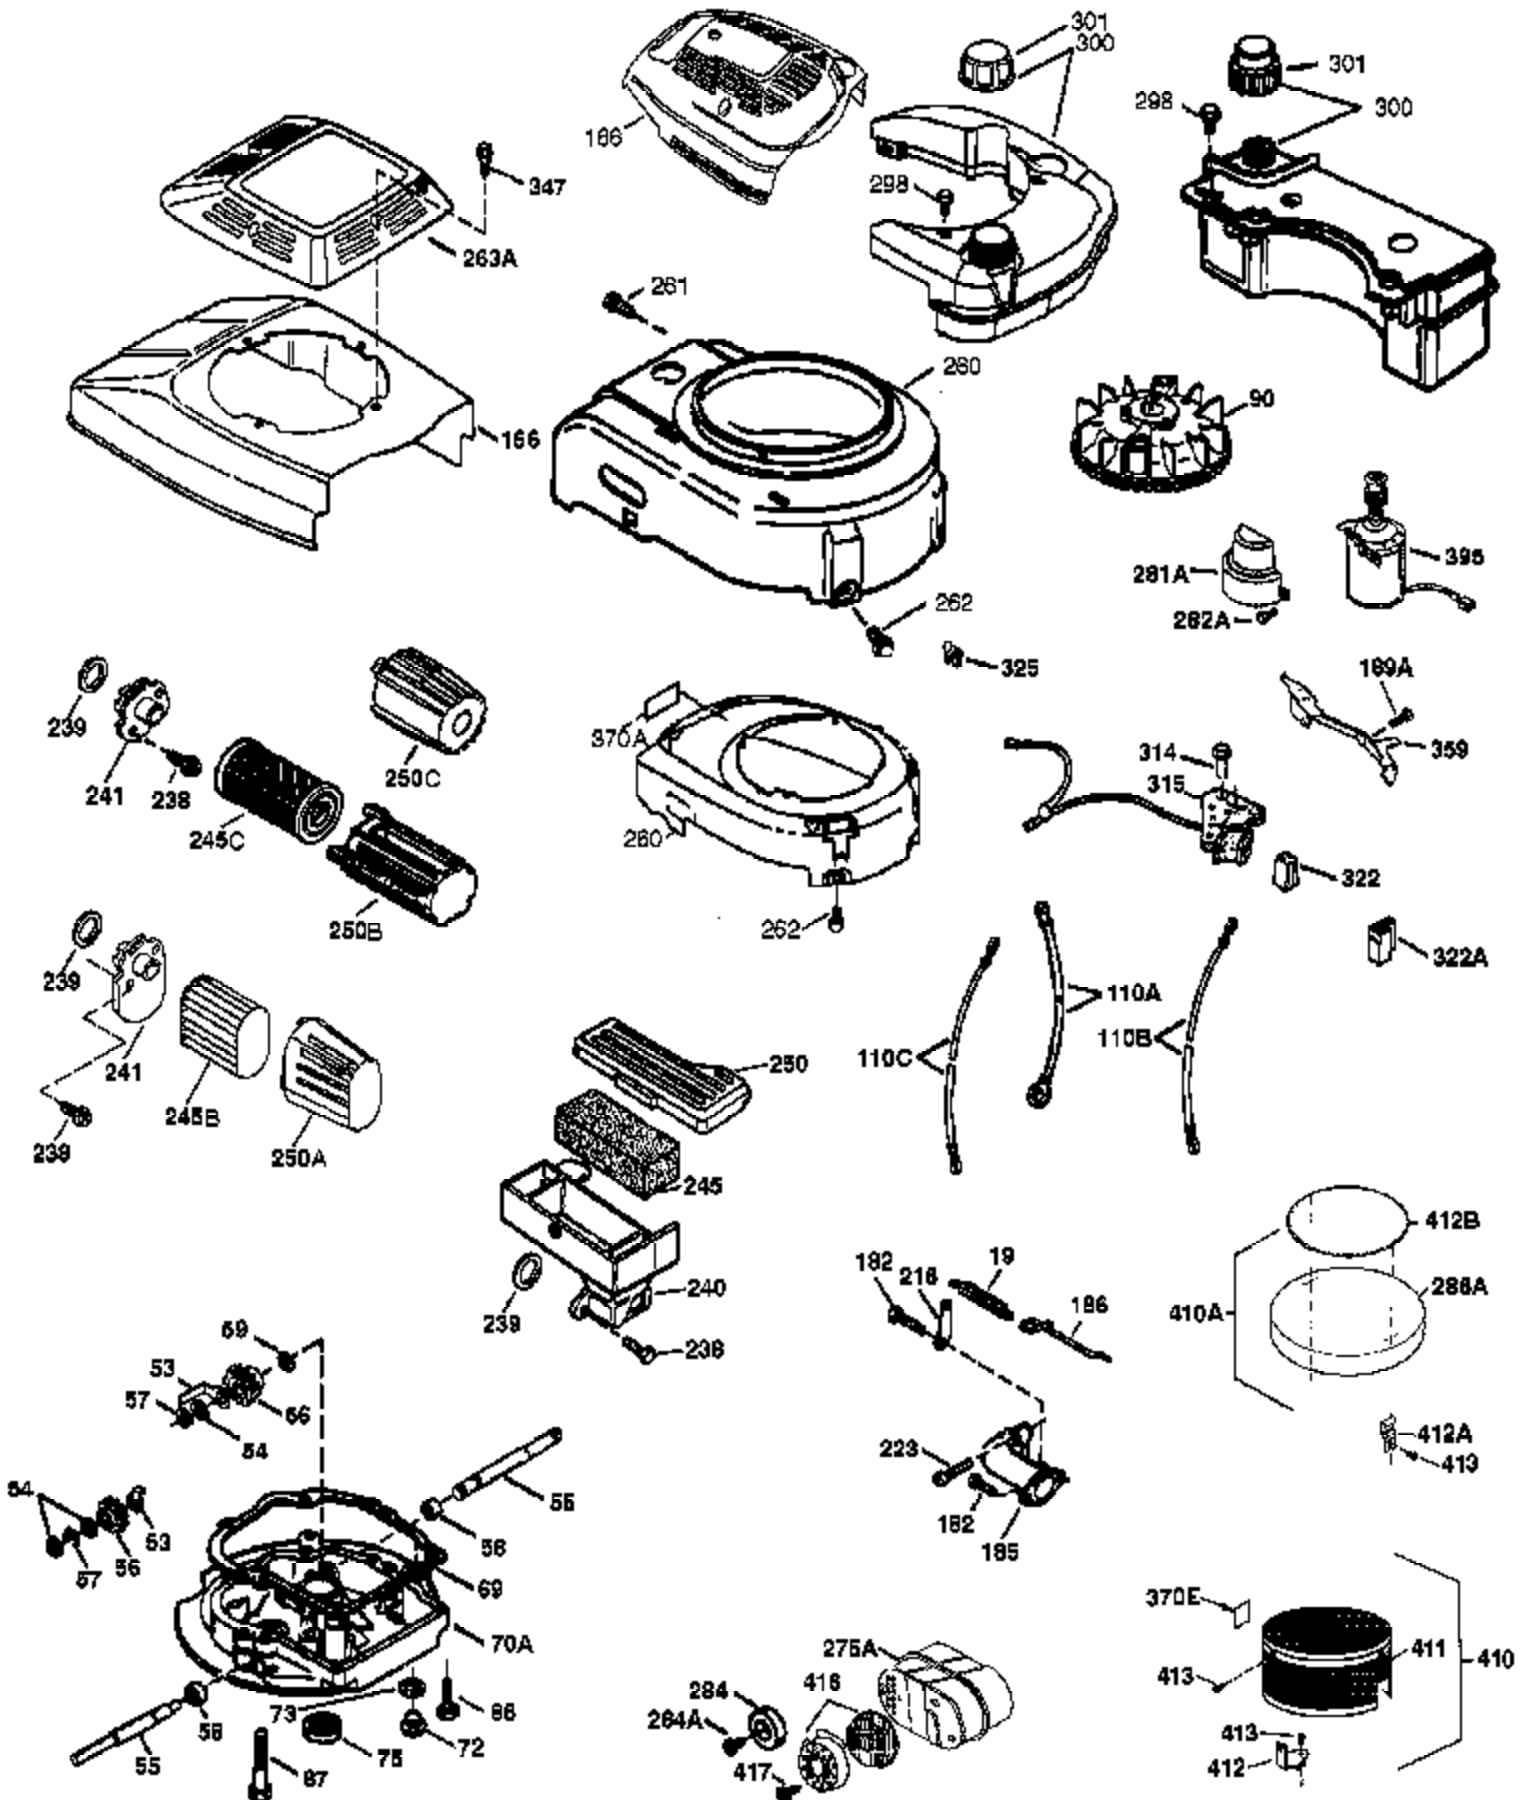

Ref #	Part Number	Qty	Description
19	36281	1	Extension Spring
41	35541	1	Piston & Pin Ass'y. (Std.) (Incl. 43)
41	35542	1	Piston & Pin Ass'y. (.010" OS) (Incl. 43)
41	35543	1	Piston & Pin Ass'y. (.020" OS) (Incl. 43)
53	31745	1	Tang Washer
54	31747	1	Washer
55	35218A	1	P.T.O. Shaft
56	33401	1	R.H. Worm Gear
57	33537	1	Retaining Ring
58	31744	1	Oil Seal
69	35261	1	* Mounting Flange Gasket
72	36083	1	Oil Drain Plug
75	26208	1	Oil Seal
86	650488	5	Screw, 1/4-20 x 1-1/4"
87	650492	1	Screw, 1/4-20 x 2-1/4"
90	611112	1	Flywheel
182	6201	2	Screw, 1/4-28 x 7/8"
185	36785	1	Intake Pipe
186	32653	1	Governor Link
216	33086	1	Control Bracket
223	650451	2	Screw, 1/4-20 x 1"
238	650806	2	Screw, 10-32 x 5/8"
239	34338	1	* Air Cleaner Gasket
240	37115	1	Air Cleaner Body (Incl. 239)
245	37116	1	Air Cleaner Filter
250	37118	1	Air Cleaner Cover
260	37151	1	Blower Housing
261	30200	2	Screw, 10-24 x 9/16"
262	650831	2	Screw, 1/4-20 x 1/2"
275A	36838A	1	Spark Arrestor Muffler (Optional) (Incl. 284,284A,416 & 417)
284A	650821	1	Screw, 10-32 x 1/2" (Optional)
284	36663	1	Muffler Deflector (Incl. 284A)(Optional)
300	35586	1	Fuel Tank (Incl. 292 & 301)
301	35355	1	Fuel Cap
370A	36261	1	Lubrication Decal
416	36085	1	Spark Arrestor Kit (Incl. 417)(Optional)
417	650821	1	Screw, 10-32 x 1/2" (Optional)