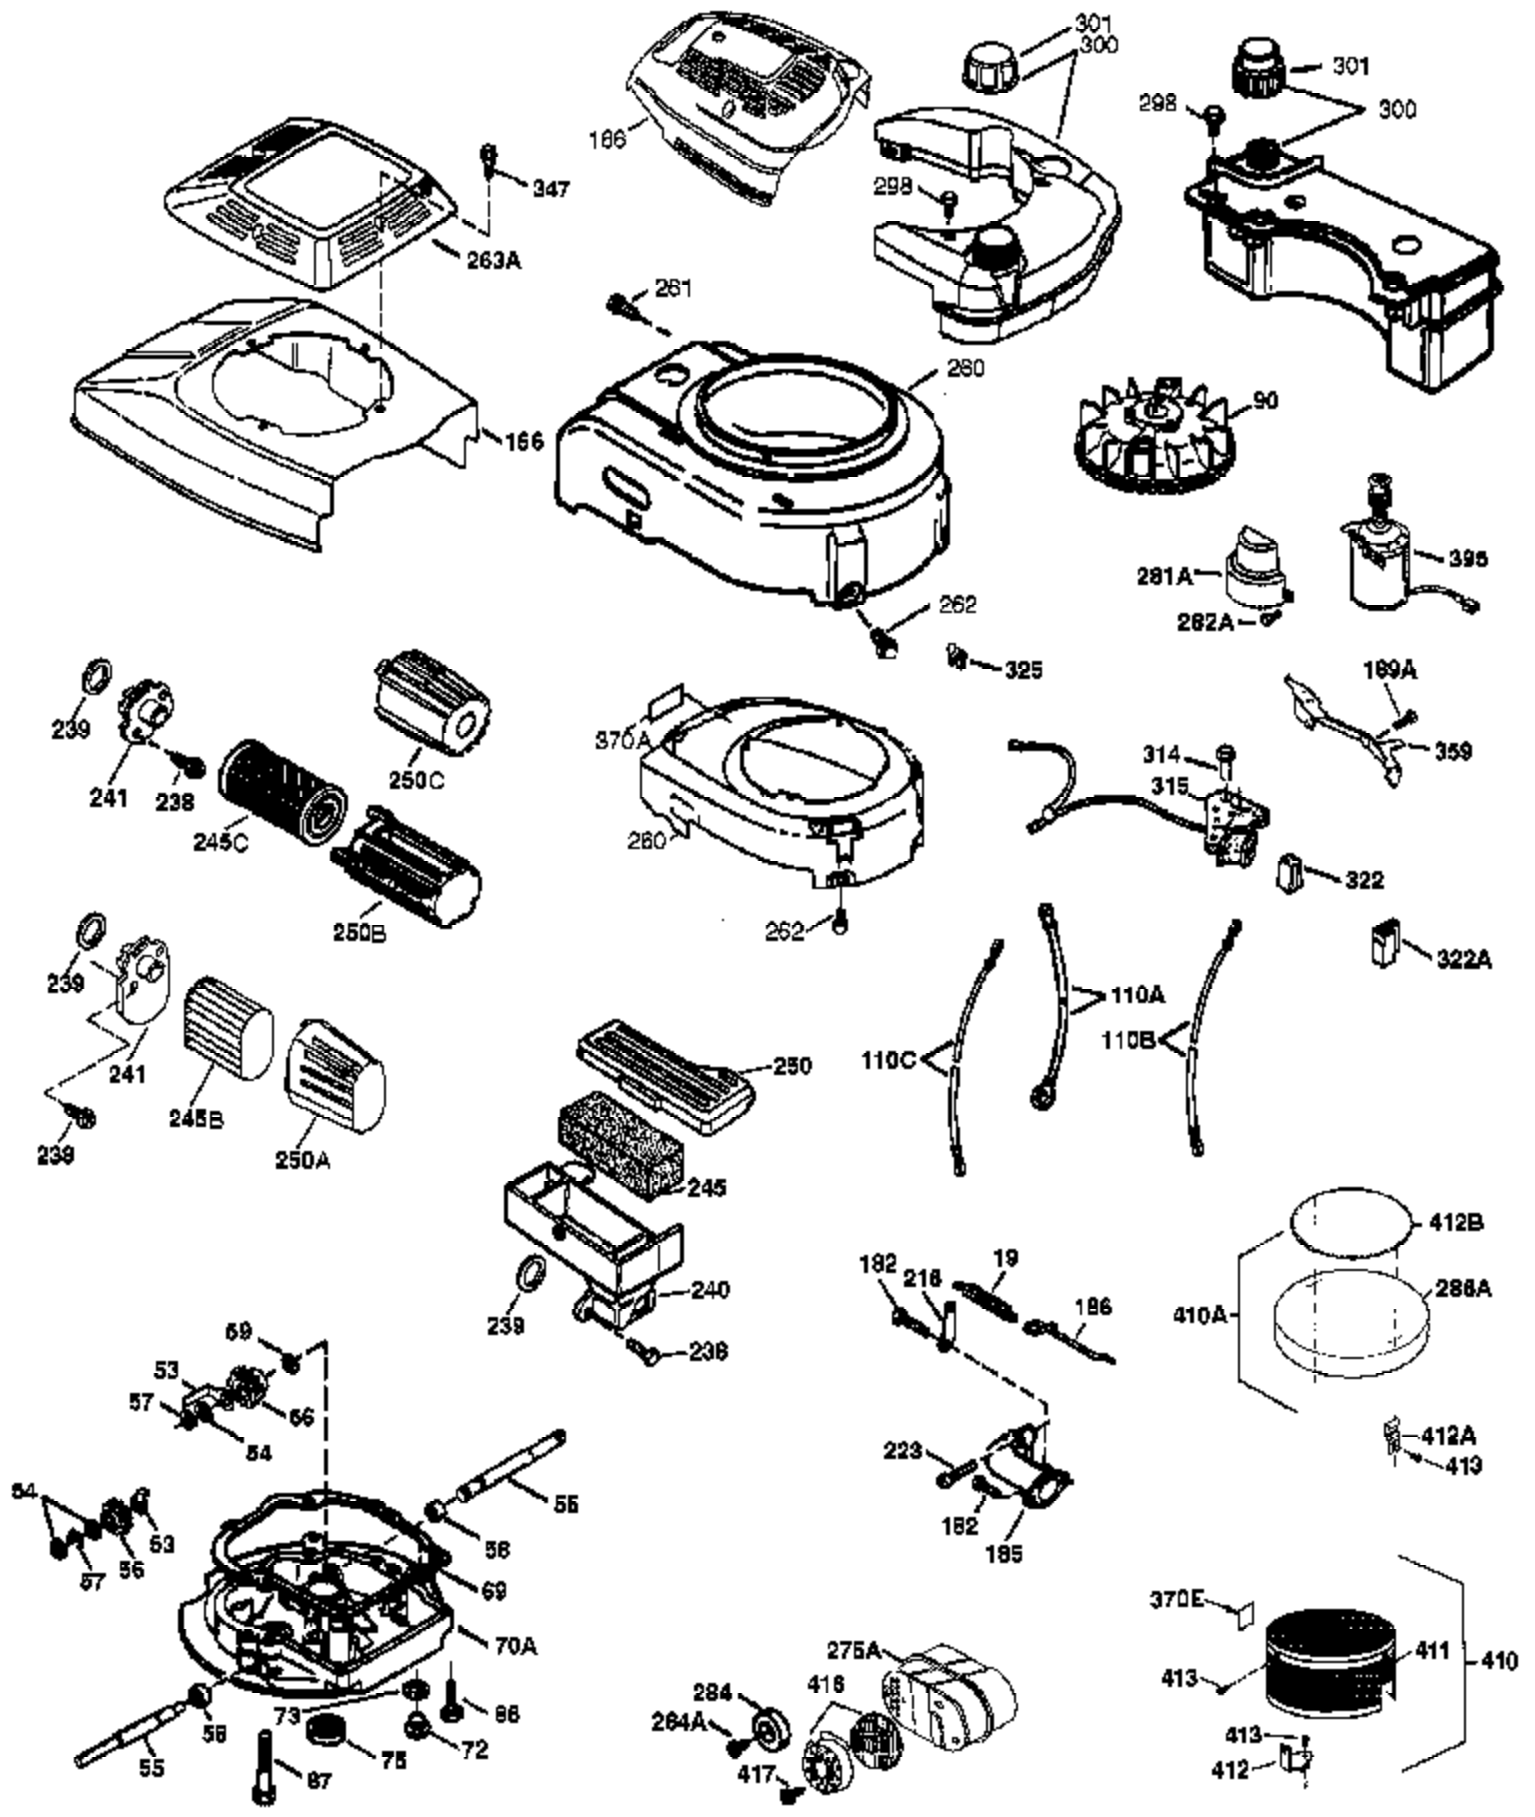

Ref #	Part Number	Qty	Description
19	36281	1	Extension Spring
19	36281	1	Extension Spring
41	35541	1	Piston & Pin Ass'y. (Std.) (Incl. 43)
41	35542	1	Piston & Pin Ass'y. (.010" OS) (Incl. 43)
41	35543	1	Piston & Pin Ass'y. (.020" OS) (Incl. 43)
69	35261	1	* Mounting Flange Gasket
72	36083	1	Oil Drain Plug
75	27897	1	Oil Seal
86	650488	6	Screw, 1/4-20 x 1-1/4"
90	611112	1	Flywheel
182	6201	2	Screw, 1/4-28 x 7/8"
185	36785	1	Intake Pipe
186	32653	1	Governor link
216	33086	1	Speed Adjustment Lever
223	650451	2	Screw, 1/4-20 x 1"
238	650806	2	Screw, 10-32 x 5/8"
239	34338	1	* Air Cleaner Gasket
240	34858	1	Air Cleaner Body
245	34340	1	Air Cleaner Filter
250	36213	1	Air Cleaner Cover
260	37008	1	Blower Housing
261	30200	2	Screw, 10-24 x 9/16"
262	650831	2	Screw, 1/4-20 x 1/2"
263A	37036	1	Starter Cover Grille
300	35586	1	Fuel Tank (Incl. 292 & 301)
301	36246	1	Fuel Cap
370A	36261	1	Lubrication Decal
416	36085	1	Spark Arrestor Kit (Incl. 417)(Optional)
417	650821	1	Screw, 10-32 x 1/2" (Optional)