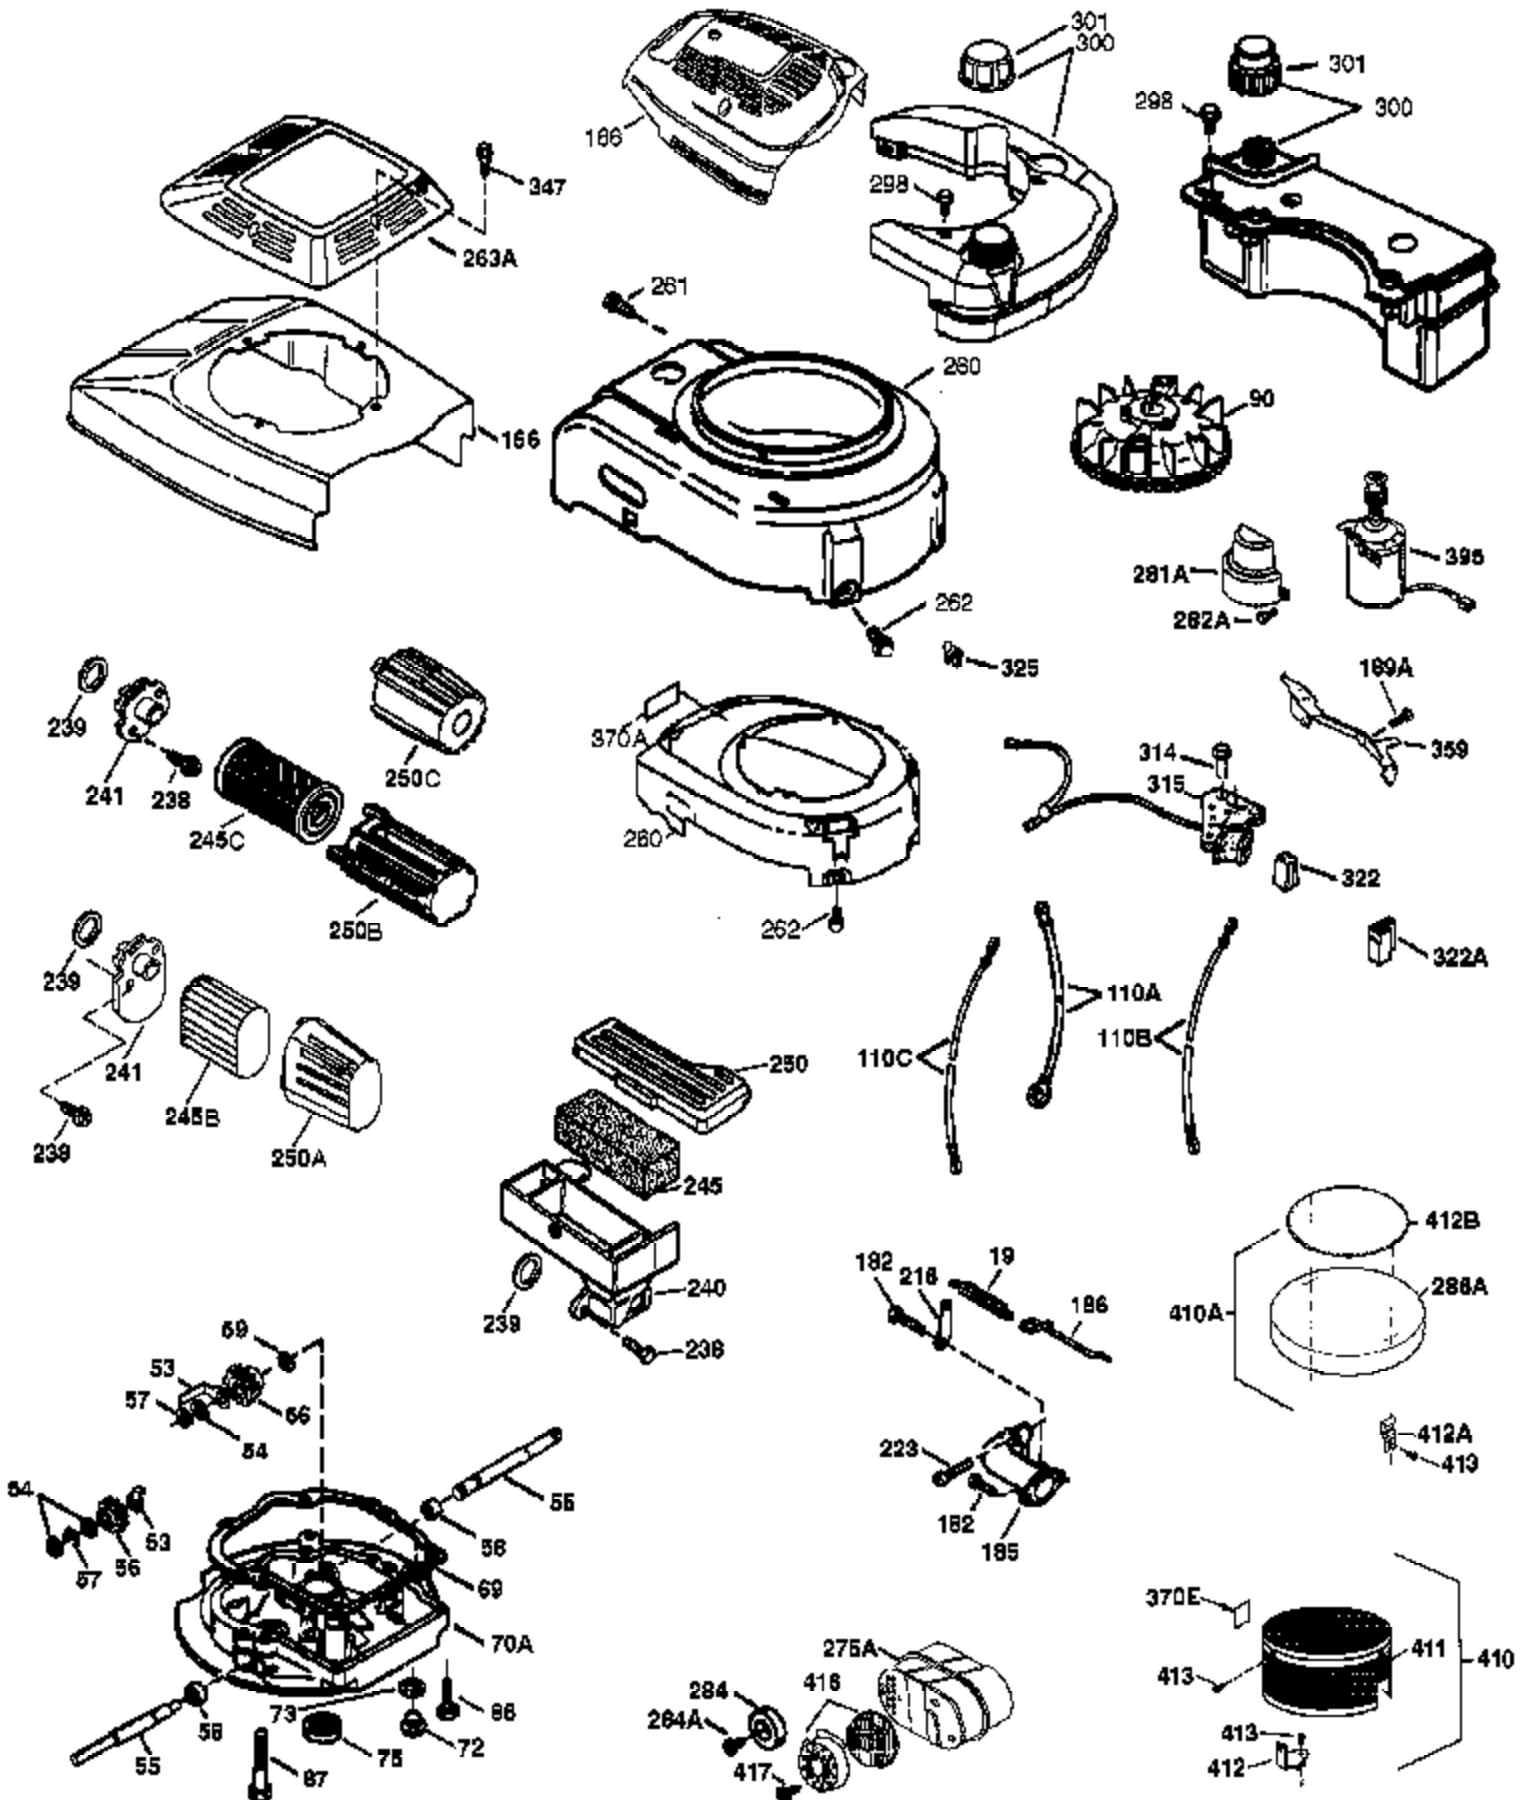

Ref #	Part Number	Qty	Description
19	36281	1	Extension Spring
41	35541	1	Piston & Pin Ass'y. (Std.) (Incl. 43)
41	35542	1	Piston & Pin Ass'y. (.010" OS) (Incl. 43)
41	35543	1	Piston & Pin Ass'y. (.020" OS) (Incl. 43)
69	35261	1	* Mounting Flange Gasket
72	36083	1	Oil Drain Plug
75	27897	1	Oil Seal
86	650488	6	Screw, 1/4-20 x 1-1/4"
90	611112	1	Flywheel
182	6201	2	Screw, 1/4-28 x 7/8"
185	36785	1	Intake Pipe
186	32653	1	Governor Link
216	33086	1	R.P.M. Adjusting Lever
223	650451	2	Screw, 1/4-20 x 1"
238	650932	2	Screw, 10-32 x 49/64"
239	34338	1	* Air Cleaner Gasket
241	35797	1	Air Cleaner Collar
245	35066	1	Air Cleaner Filter
250	35065	1	Air Cleaner Cover
260	36980	1	Blower Housing
261	30200	2	Screw, 10-24 x 9/16"
262	650831	2	Screw, 1/4-20 x 1/2"
298	28763	3	Screw, 10-32 x 35/64"
300	36916	1	Fuel Tank (Incl. 292 & 301)
301	36246	1	Fuel Cap
325	37152	1	Spring Clip
355	590701	1	Starter Handle
370A	36261	2	Lubrication Decal (Replaces 64-831)
416	36085	1	Spark Arrestor Kit (Incl. 417)(Optional)
417	650821	1	Screw, 10-32 x 1/2" (Optional)
900	750826C	1	Replacement Engine (Not Available in California) order from 71-999
900	750796C	1	Replacement S/B order from 71-999